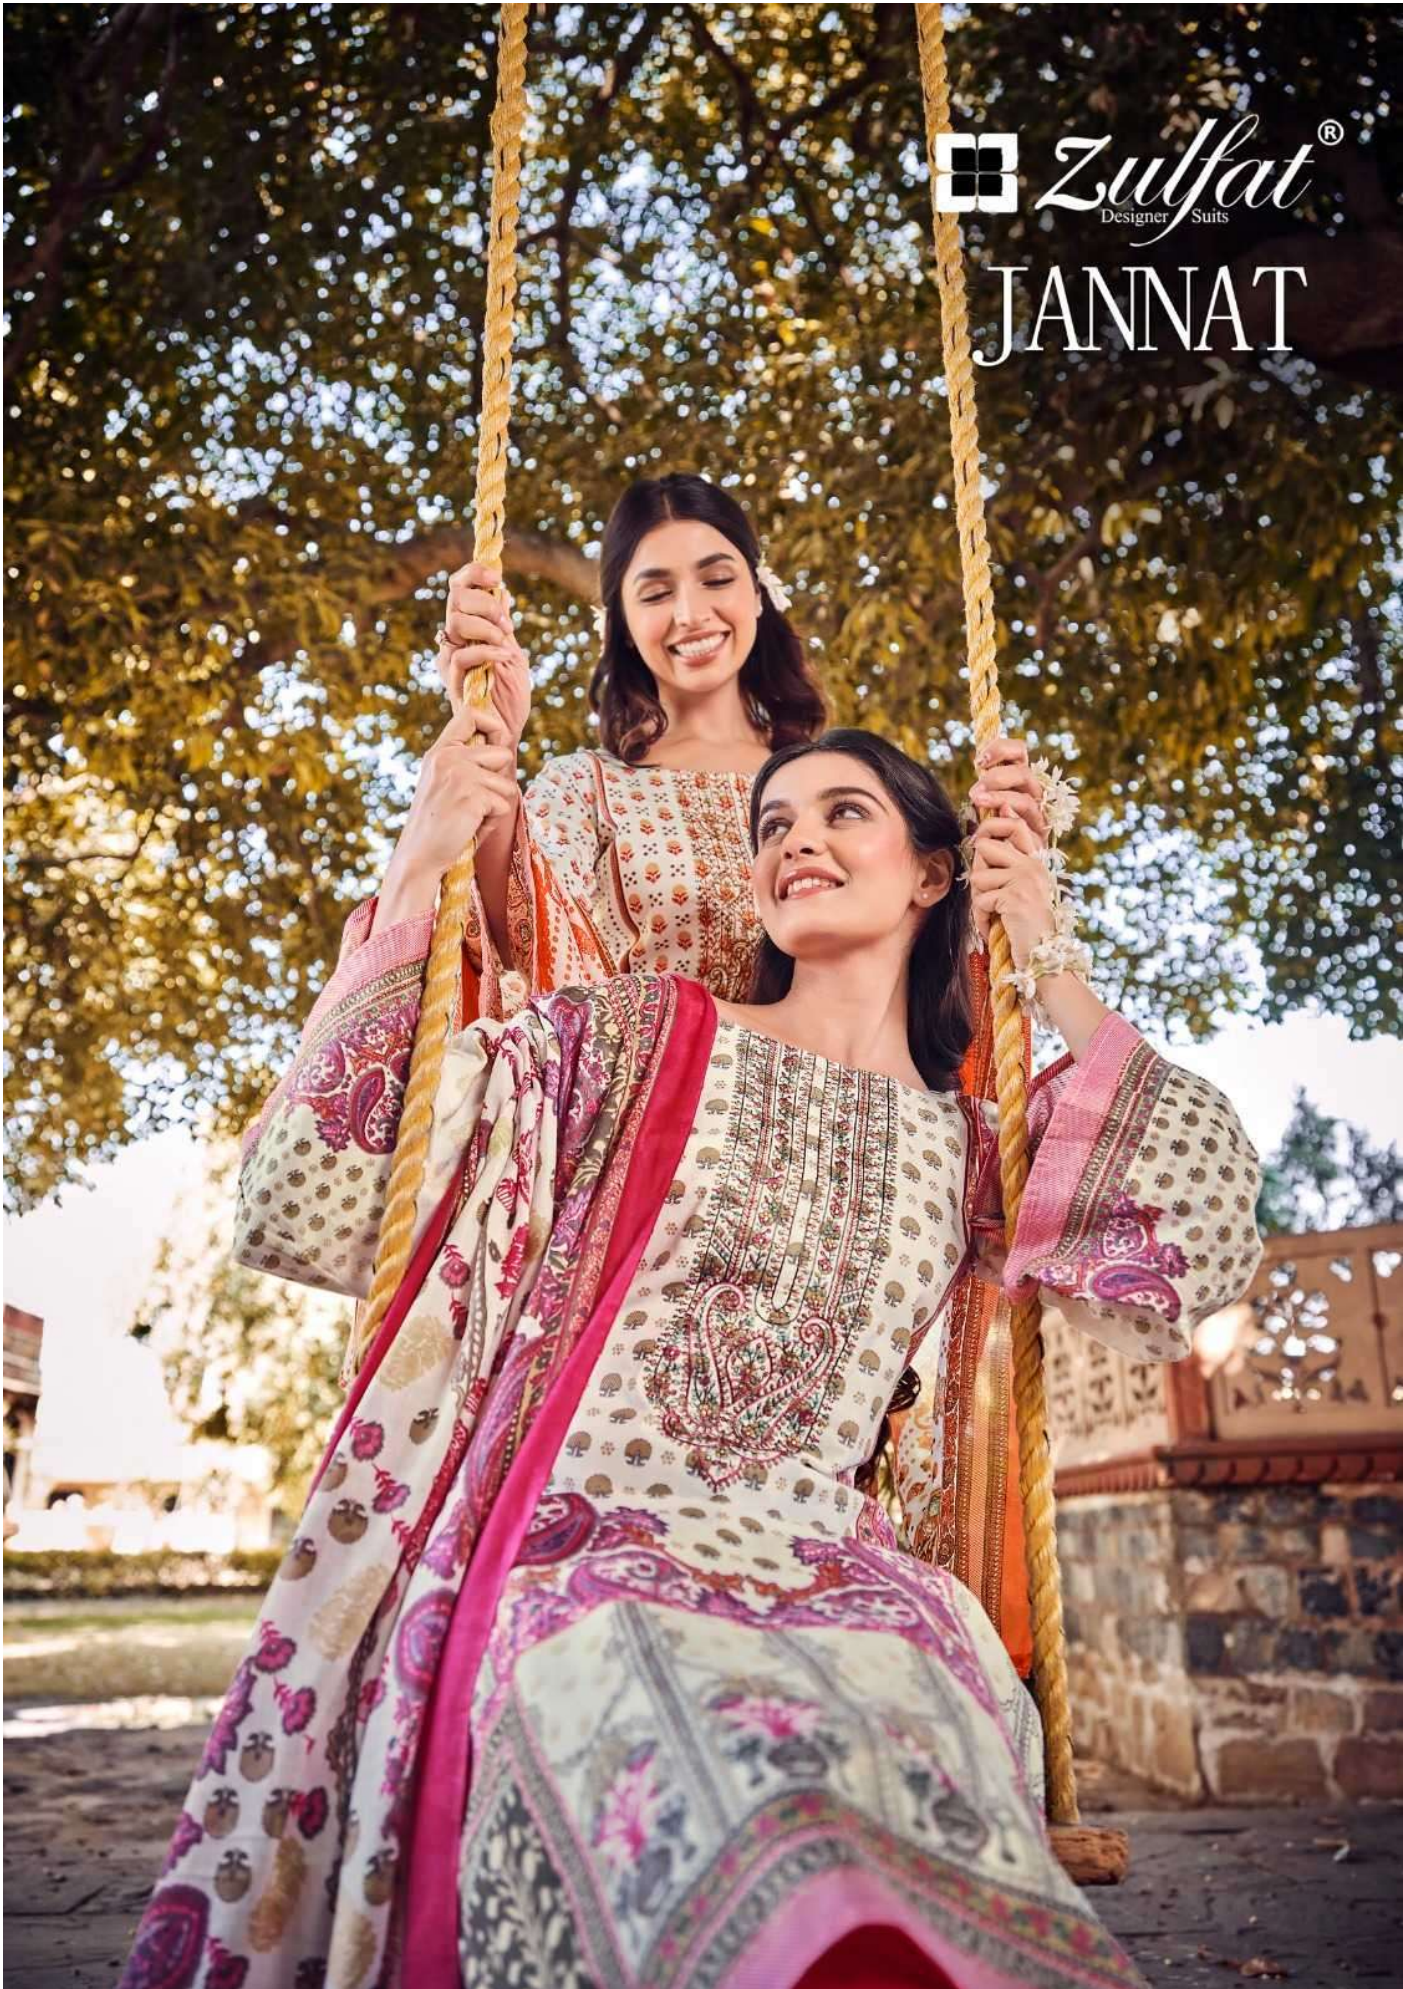

Zulfat[®]
Designer Suits

JANNAT

Zulfat®
542 - 005

MEMORY
A Treasured Memory...

TOP

100% PURE COTTON PRINT WITH EXCLUSIVE EMBROIDERY WORK. (2.50 mtr apx)

DUPATTA

100% PURE COTTON MAL MAL DUPATTA PRINT. (2.30 mtr apx)

BOTTOM

100% PURE COTTON. (3.00 mtr apx)

BRILIANCE

A Symbol of Brilliance...
542 - 003

Zulfat

Zulfat®
542-004

Fashion is like eating food, you shouldn't stick with the menu.

FASHION

542-001

542-002

542-003

542-004

542-005

542-006

 **Zulfat**
Lahore

RUNWAY
Every Day is a Fashion Show & The World is your Runway.

JANNAT

Zulfat®

542-006

DIVINITY
Sculpted From Divinity...