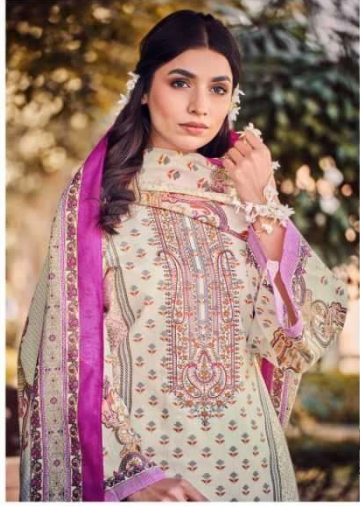

BOTTOM

100% PURE COTTON. (3.00 mtr apx)

BRILIANCE

A Symbol of Brilliance...
542 - 003

Zulfat

Zulfat®
542-004

Fashion is like eating food, you shouldn't stick with the menu.

FASHION

542-001

542-002

542-003

542-004

542-005

542-006

 **Zulfat**
Lahore

RUNWAY
Every Day is a Fashion Show & The World is your Runway.

Zulfat®
542-001

ETERNITY
The hues of eternity...

Zulfat®

MEMORY

A Treasured Memory...

Zulfat®
542-002

DESERVE
Clothes brighten you to the extent you deserve...

Zulfat[®]
Designer Suits