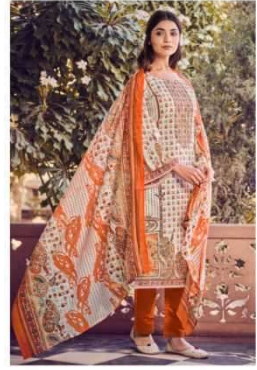

Zulfat[®]
Designer Suits

JANNAT

Zulfat®
542 - 005

MEMORY
A Treasured Memory...

TOP

100% PURE COTTON PRINT WITH EXCLUSIVE EMBROIDERY WORK. (2.50 mtr apx)

DUPATTA

100% PURE COTTON MAL MAL DUPATTA PRINT. (2.30 mtr apx)

BOTTOM

100% PURE COTTON. (3.00 mtr apx)

BRILIANCE

A Symbol of Brilliance...
542 - 003

Zulfat

Zulfat®
542-004

Fashion is like eating food, you shouldn't stick with the menu.

FASHION

542-001

542-002

542-003

542-004

542-005

542-006

 **Zulfat**
Lahore

RUNWAY
Every Day is a Fashion Show & The World is your Runway.