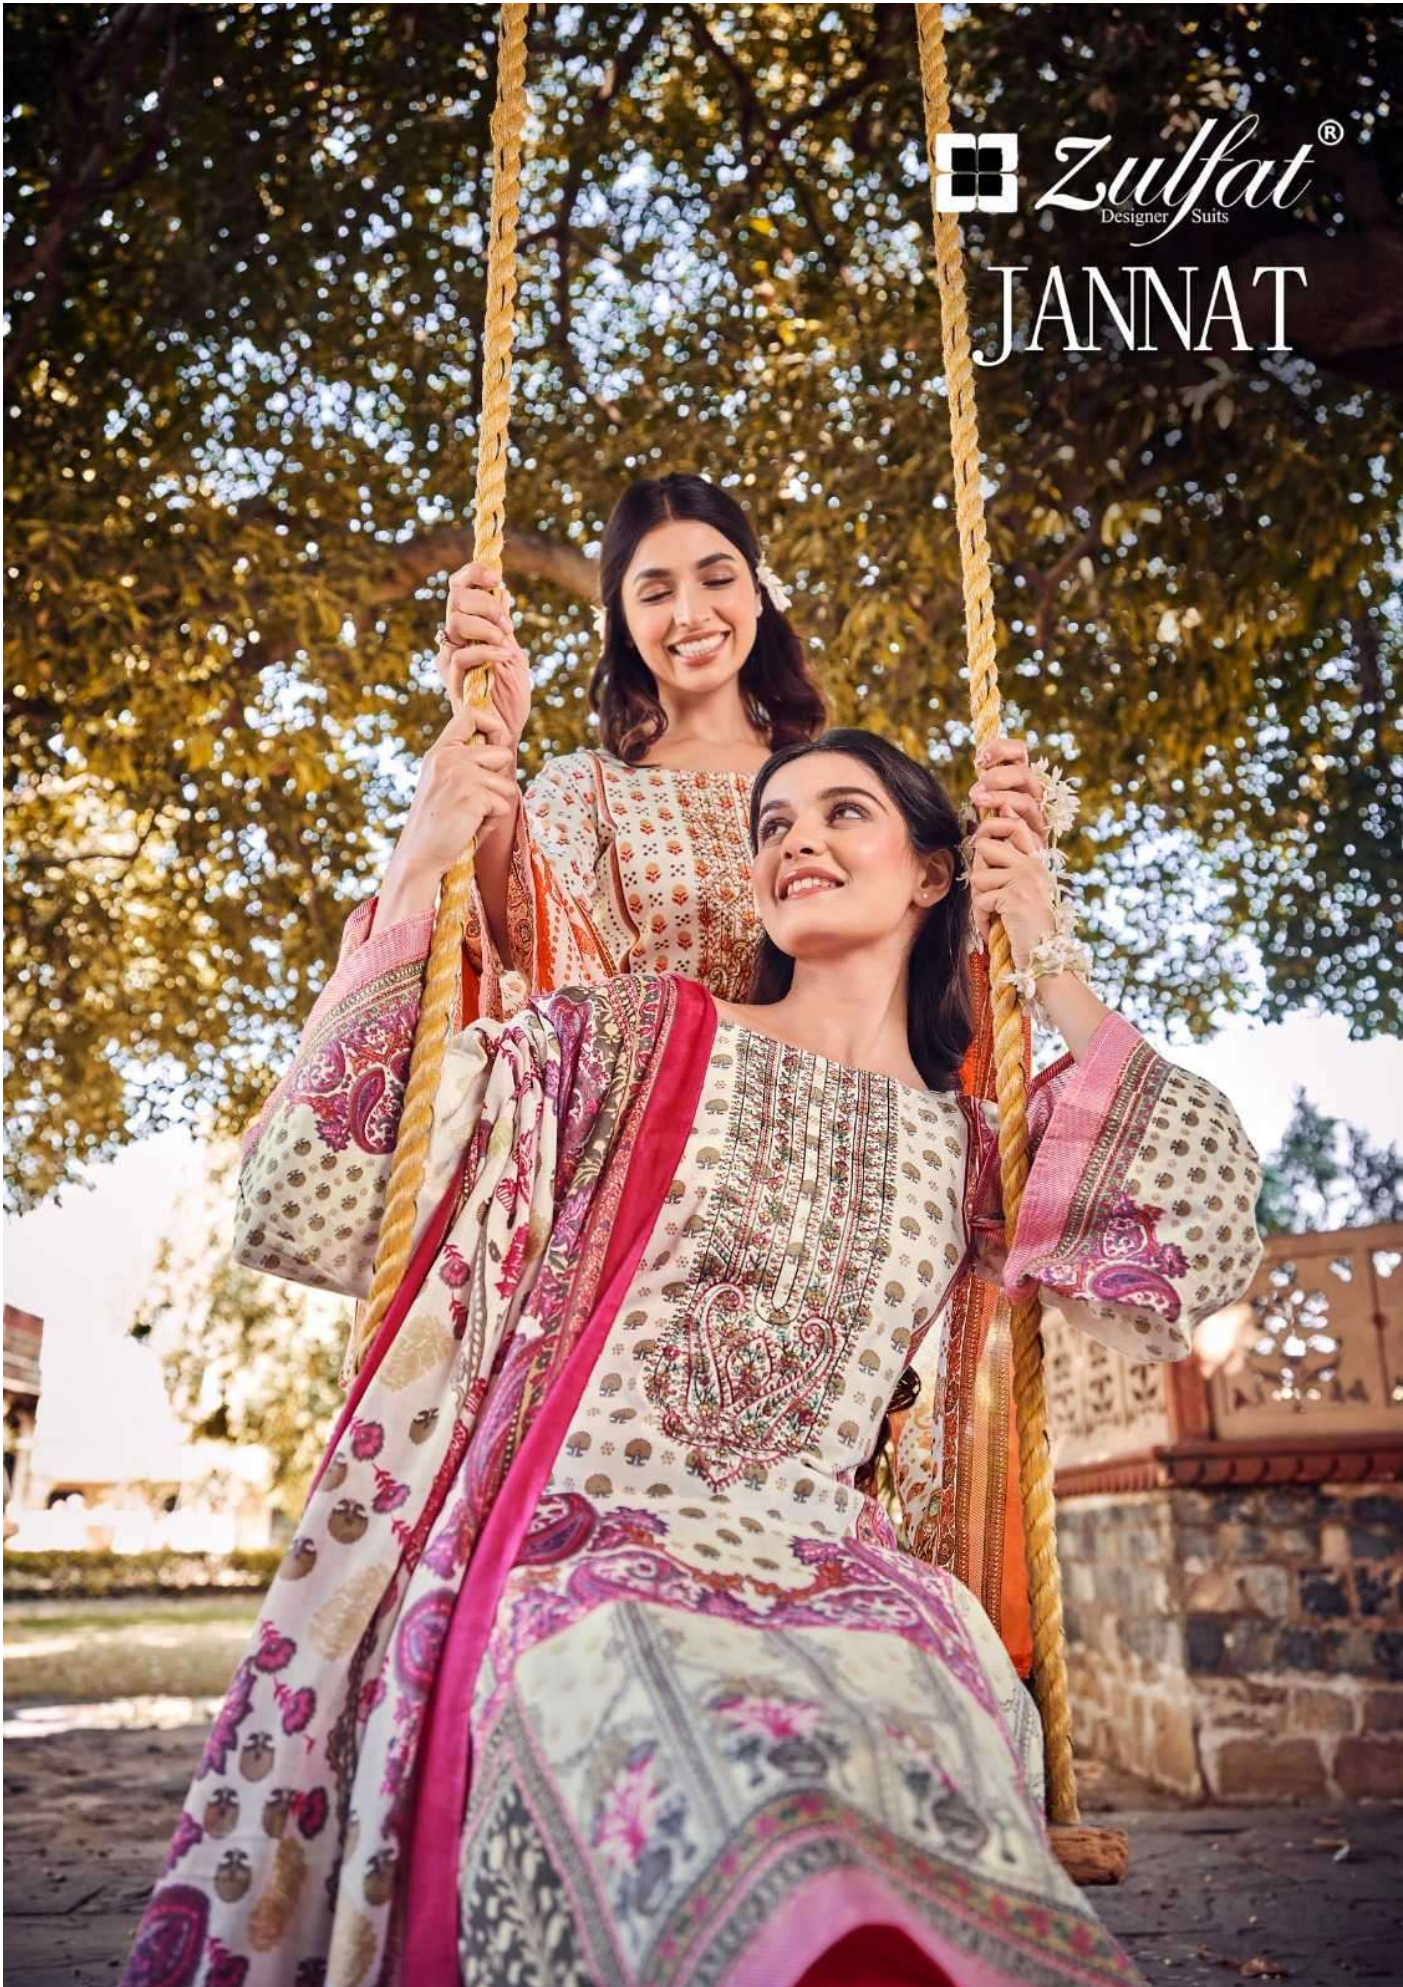

Zulfat[®]
Designer Suits

JANNAT

Zulfat®
542 - 005

MEMORY
A Treasured Memory...

TOP

100% PURE COTTON PRINT WITH EXCLUSIVE EMBROIDERY WORK. (2.50 mtr apx)

DUPATTA

100% PURE COTTON MAL MAL DUPATTA PRINT. (2.30 mtr apx)

BOTTOM

100% PURE COTTON. (3.00 mtr apx)

BRILIANCE

A Symbol of Brilliance...
542 - 003

Zulfat

Zulfat®
542-004

Fashion is like eating food, you shouldn't stick with the menu.

FASHION

JANNAT

Zulfat®

542-006

DIVINITY
Sculpted From Divinity...