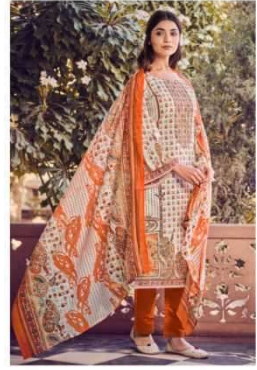

Zulfat[®]
Designer Suits

JANNAT

Zulfat®
542 - 005

MEMORY
A Treasured Memory...

TOP

100% PURE COTTON PRINT WITH EXCLUSIVE EMBROIDERY WORK. (2.50 mtr apx)

DUPATTA

100% PURE COTTON MAL MAL DUPATTA PRINT. (2.30 mtr apx)

BOTTOM

100% PURE COTTON. (3.00 mtr apx)

BRILIANCE

A Symbol of Brilliance...
542 - 003

Zulfat

Zulfat®
542-004

Fashion is like eating food, you shouldn't stick with the menu.

FASHION

542-001

542-002

542-003

542-004

542-005

542-006

 **Zulfat**[®]
DESIGNER

RUNWAY
Every Day is a Fashion Show & The World is your Runway.