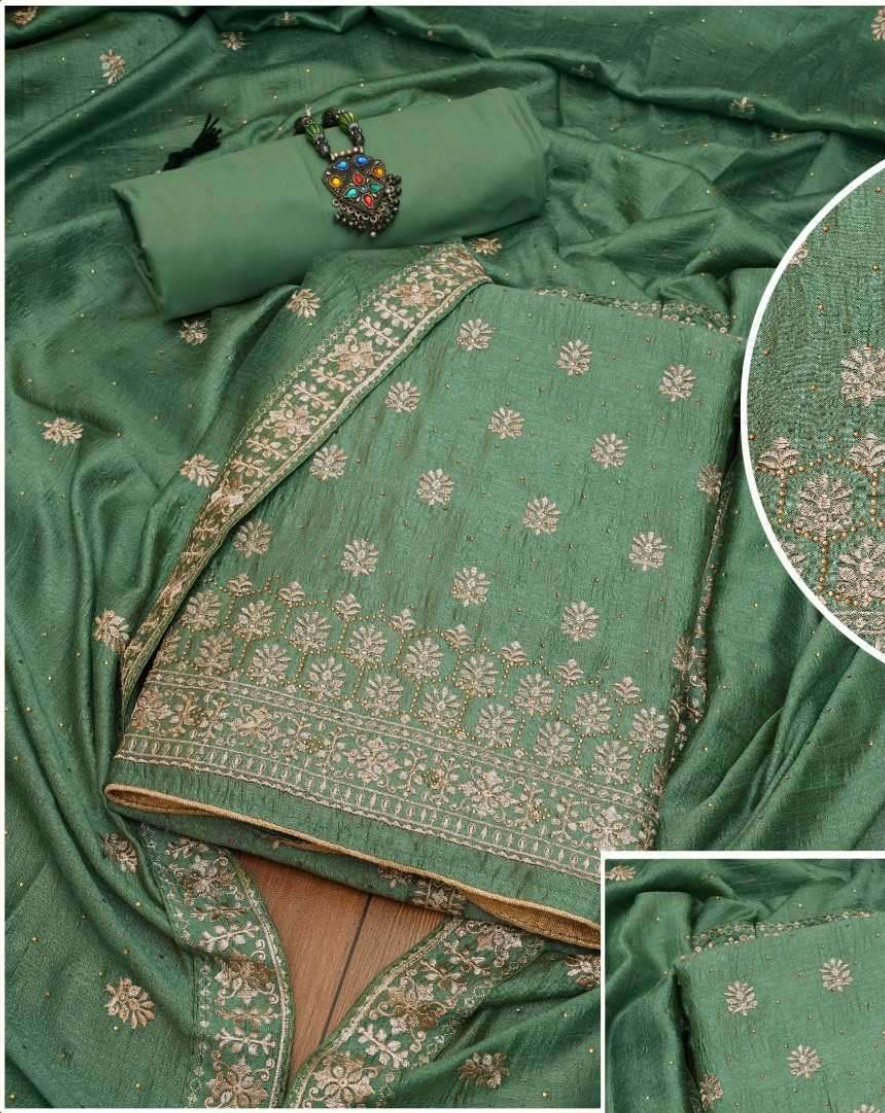

Sangini

TOP+INNER: PURE VICHITRA SILK WITH
SWAROVSKI DIAMOND WORK
DUPATTA: PURE VICHITRA SILK
SWAROVSKI DIAMOND WORK WITH
FOUR SIDE LACE WORK
BOTTOM: SANTOON