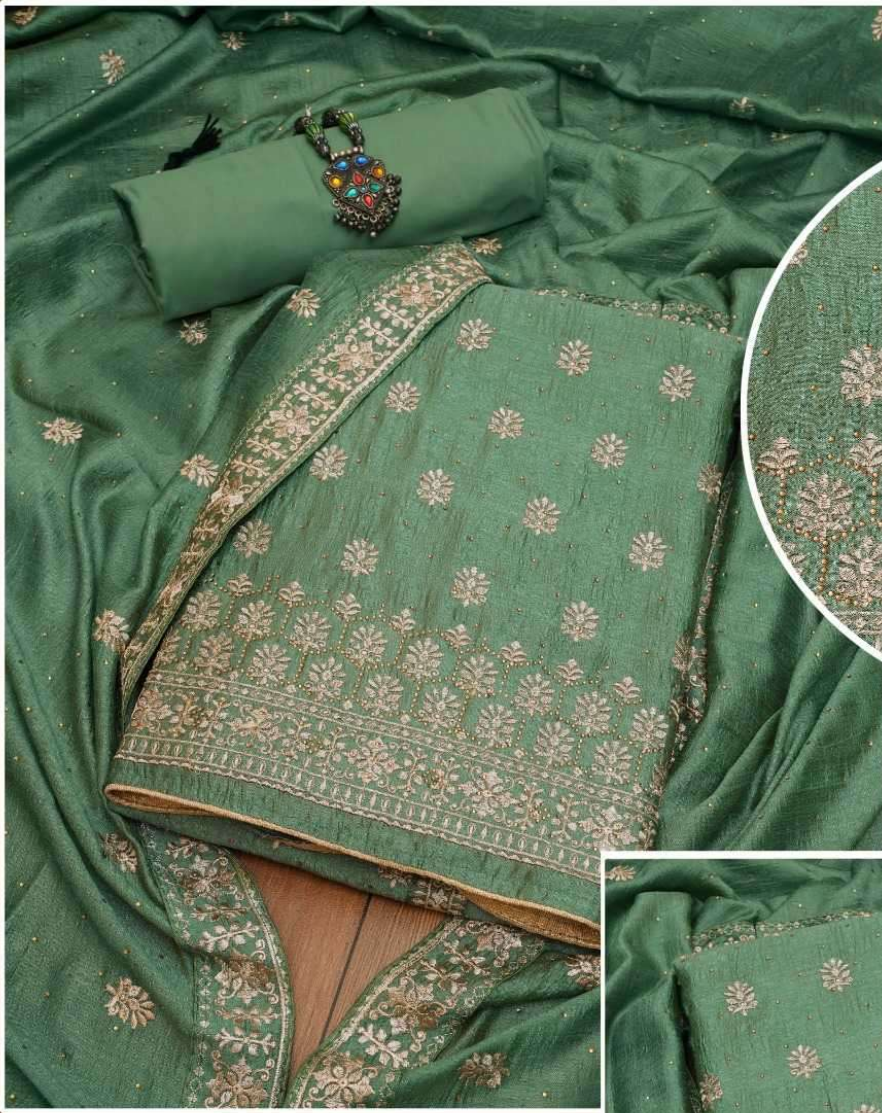

Sangini

PANCH
RATNA

TOP+INNER: PURE VICHITRA SILK WITH
SWAROVSKI DIAMOND WORK
DUPATTA: PURE VICHITRA SILK
SWAROVSKI DIAMOND WORK WITH
FOUR SIDE LACE WORK
BOTTOM: SANTOON