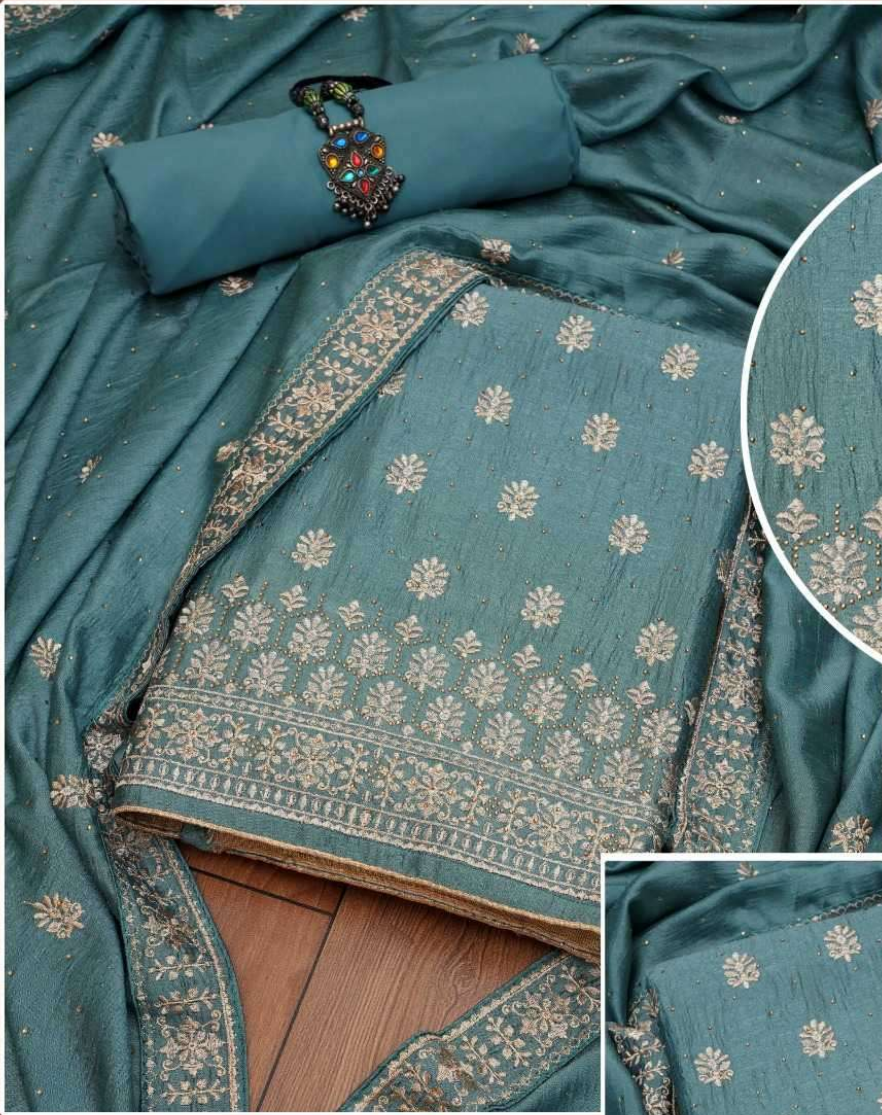

## Sangini

TOP+INNER: PURE VICHITRA SILK WITH  
SWAROVSKI DIAMOND WORK  
DUPATTA: PURE VICHITRA SILK  
SWAROVSKI DIAMOND WORK WITH  
FOUR SIDE LACE WORK  
BOTTOM: SANTOON

## Sangini

  
PANCH  
RATNA

TOP+INNER: PURE VICHITRA SILK WITH  
SWAROVSKI DIAMOND WORK  
DUPATTA: PURE VICHITRA SILK  
SWAROVSKI DIAMOND WORK WITH  
FOUR SIDE LACE WORK  
BOTTOM: SANTOON

## Sangini

**PANCH  
RATNA**

TOP+INNER: PURE VICHITRA SILK WITH  
SWAROVSKI DIAMOND WORK  
DUPATTA: PURE VICHITRA SILK  
SWAROVSKI DIAMOND WORK WITH  
FOUR SIDE LACE WORK  
BOTTOM: SANTOON