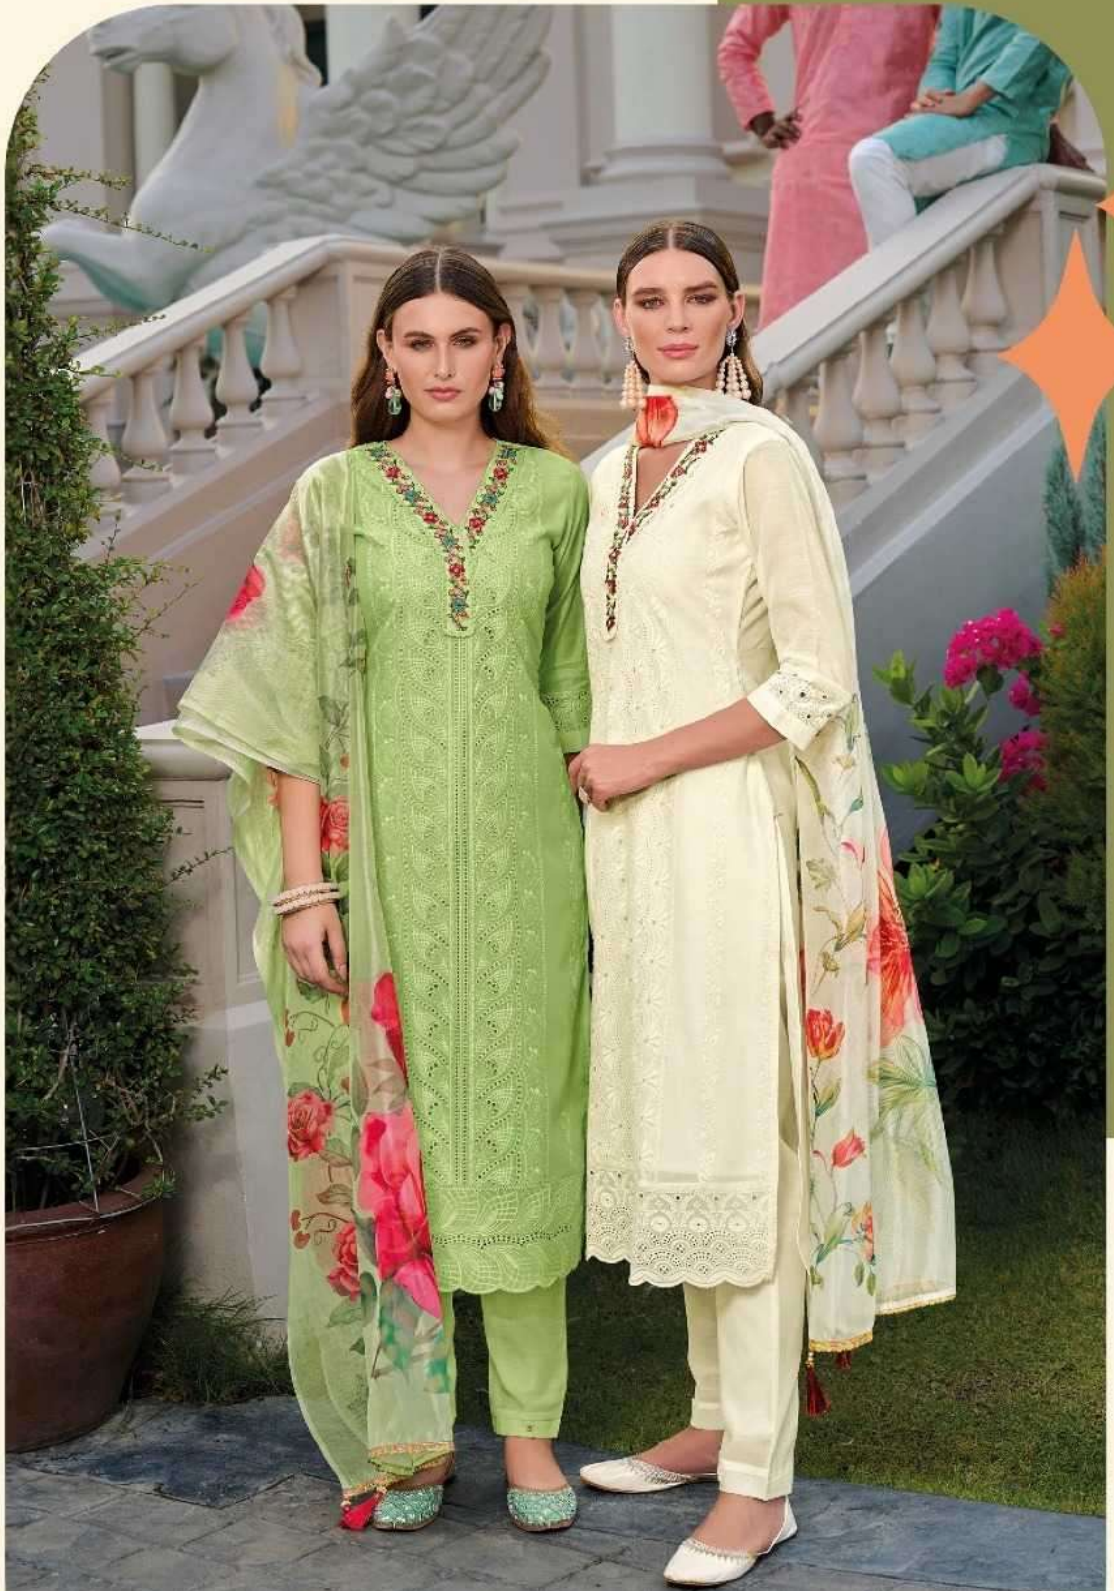

# ROZAN

LILY & LA

GULS PRIDE

A PRODUCT OF *friona* G

LILY & LALI  
LULU PRIDE  
A PRODUCT OF SIKRI'S GROUP

17303

LILY & LALI®  
GULS PRIDE  
A PRODUCT OF SIKAND GROUP

*an inspirational fabrics under the designer printed, is true to its name, traditional and for woman from all walks of life.*