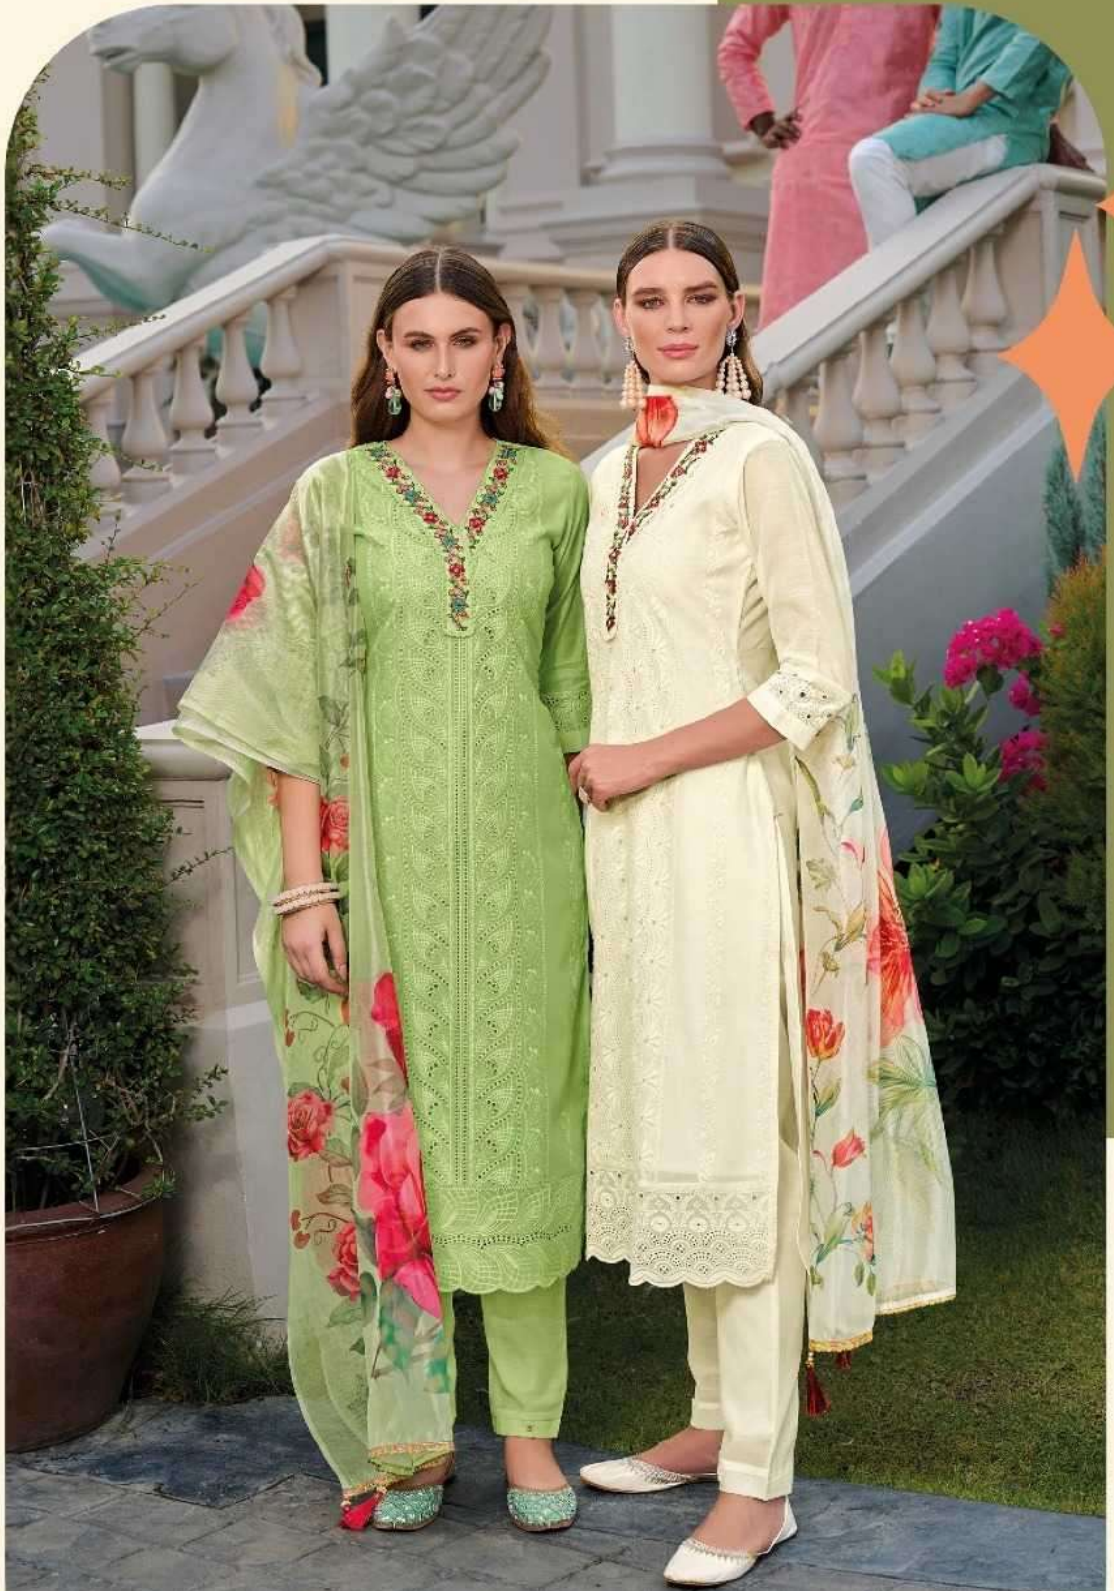

ROZAN

LILY & LA

GULS PRIDE

A PRODUCT OF *friona* G

LILY & LALI[®]
GULS PRIDE
A PRODUCT OF SIKAND GROUP

an inspirational fabrics under the designer printed, is true to its name, traditional and for woman from all walks of life.

FRESH LOOK

an inspirational fabrics under the designer printed, is true to its name, traditional and for women from all walks of life.

LILY&LALI®
GULS PRIDE
A PRODUCT OF HINDI GROUP

FASHION SPIRIT

you will find this season's fabrics are associated with spirit and style to your wardrobe a masterfully printed shift, exotically pat trended palus with sophisticated plain designs.

17304

LILY&LALI[®]
GULS PRIDE
A PRODUCT OF **Wana** GROUP

FASHION SPIRIT

you will find this season's fabrics are socially with spirit and style to your wardrobe! a masterfully printed shift, classically just trended pulhs with sophisticated plain designs.