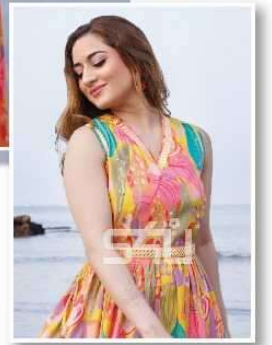

# FLORAL *fantasy*

W-005

# PRINTS

*To fall in love*

W-001

S4U  
SINCE 1998

EXPERIENCE LOVE AT FIRST  
SIGHT WITH OUR  
*summery comfort prints*

W-002

W-004

FEEL THE ESSENCE OF PARADISE  
WITH OUR *breezy silhouettes*

BLOSSOM INTO ELEGANCE WITH  
OUR CHIC *floral gown*

W-003

W-001

W-002

W-003

W-004

W-005

WEEKEND  
*Passion*