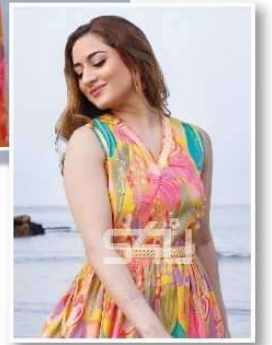

FEEL THE ESSENCE OF PARADISE
WITH OUR breezy silhouettes