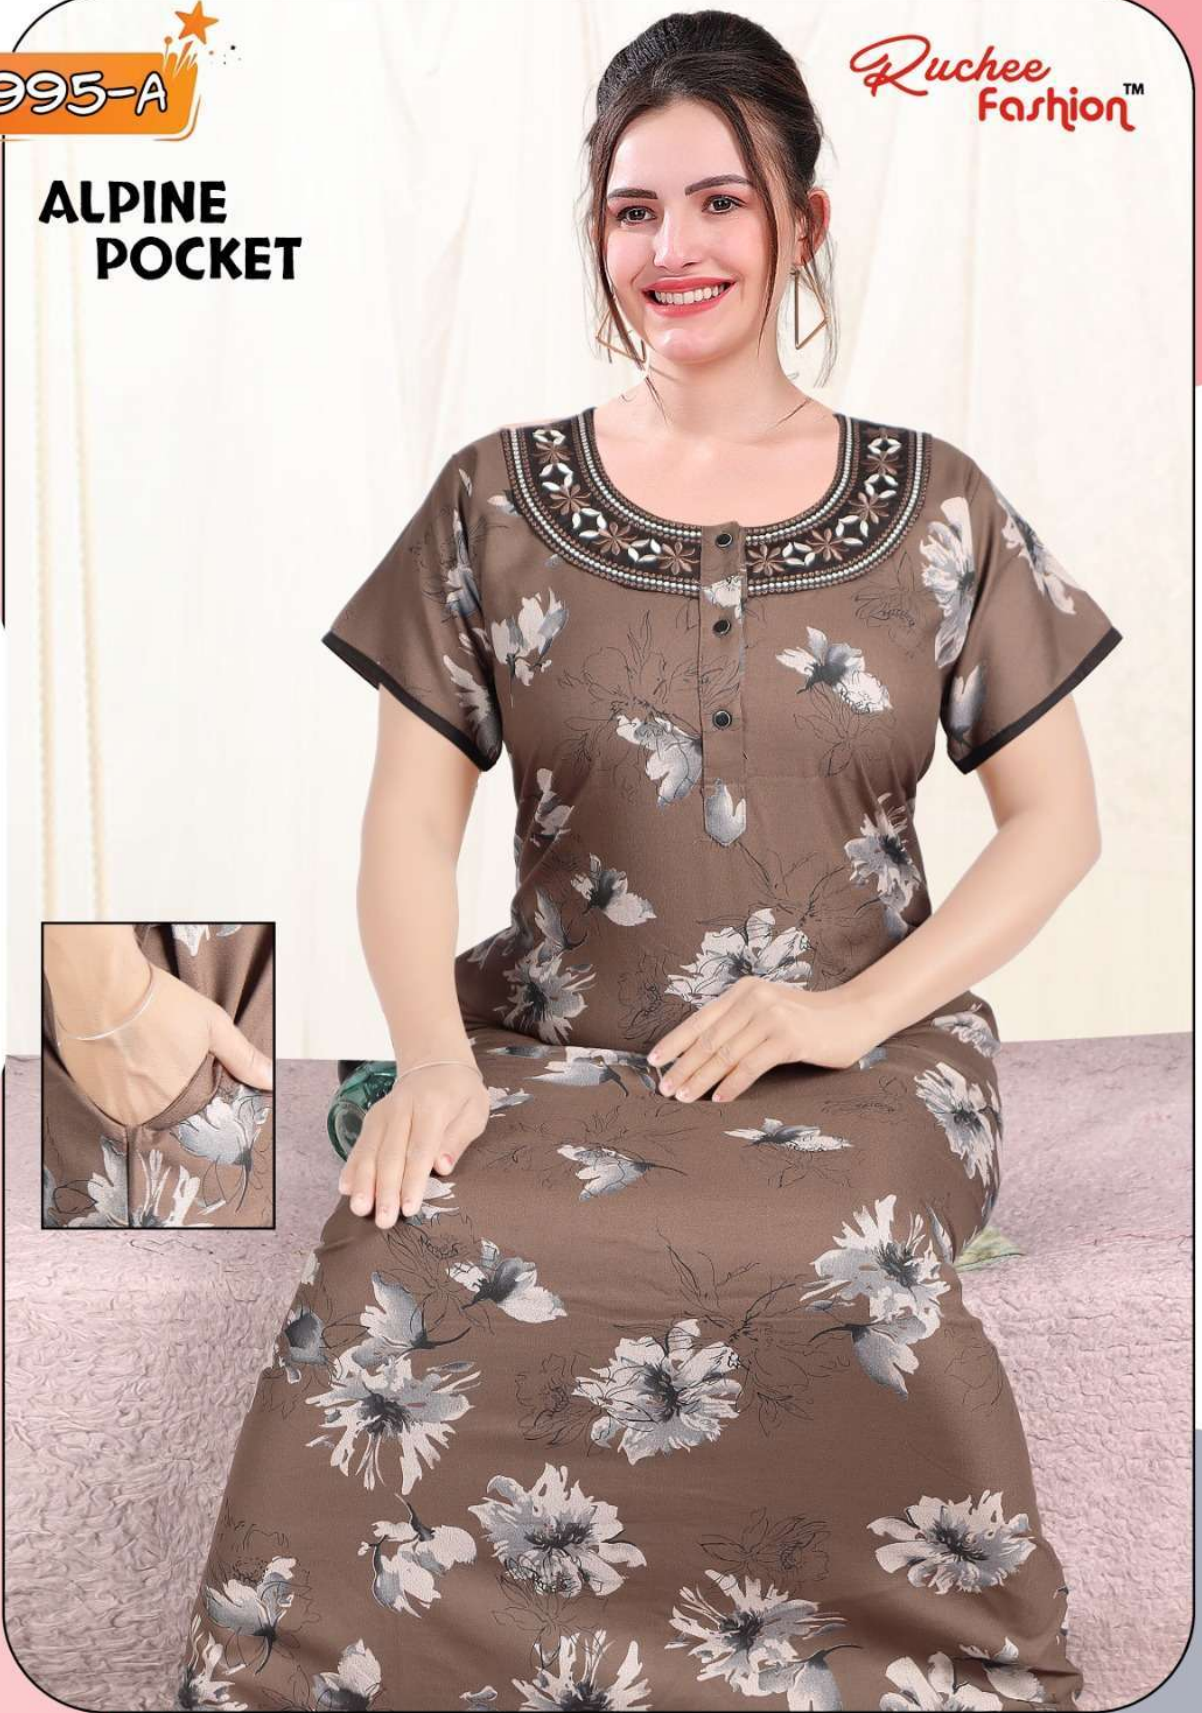

8995-A

Ruchee Fashion™

ALPINE POCKET

PREMIUM LOUNGE WEAR

8995-B

Ruchee Fashion™

ALPINE POCKET

PREMIUM LOUNGE WEAR

8995-A

Ruchee Fashion™

ALPINE POCKET

PREMIUM LOUNGE WEAR

8995-C

Ruchee Fashion™

ALPINE POCKET

PREMIUM LOUNGE WEAR