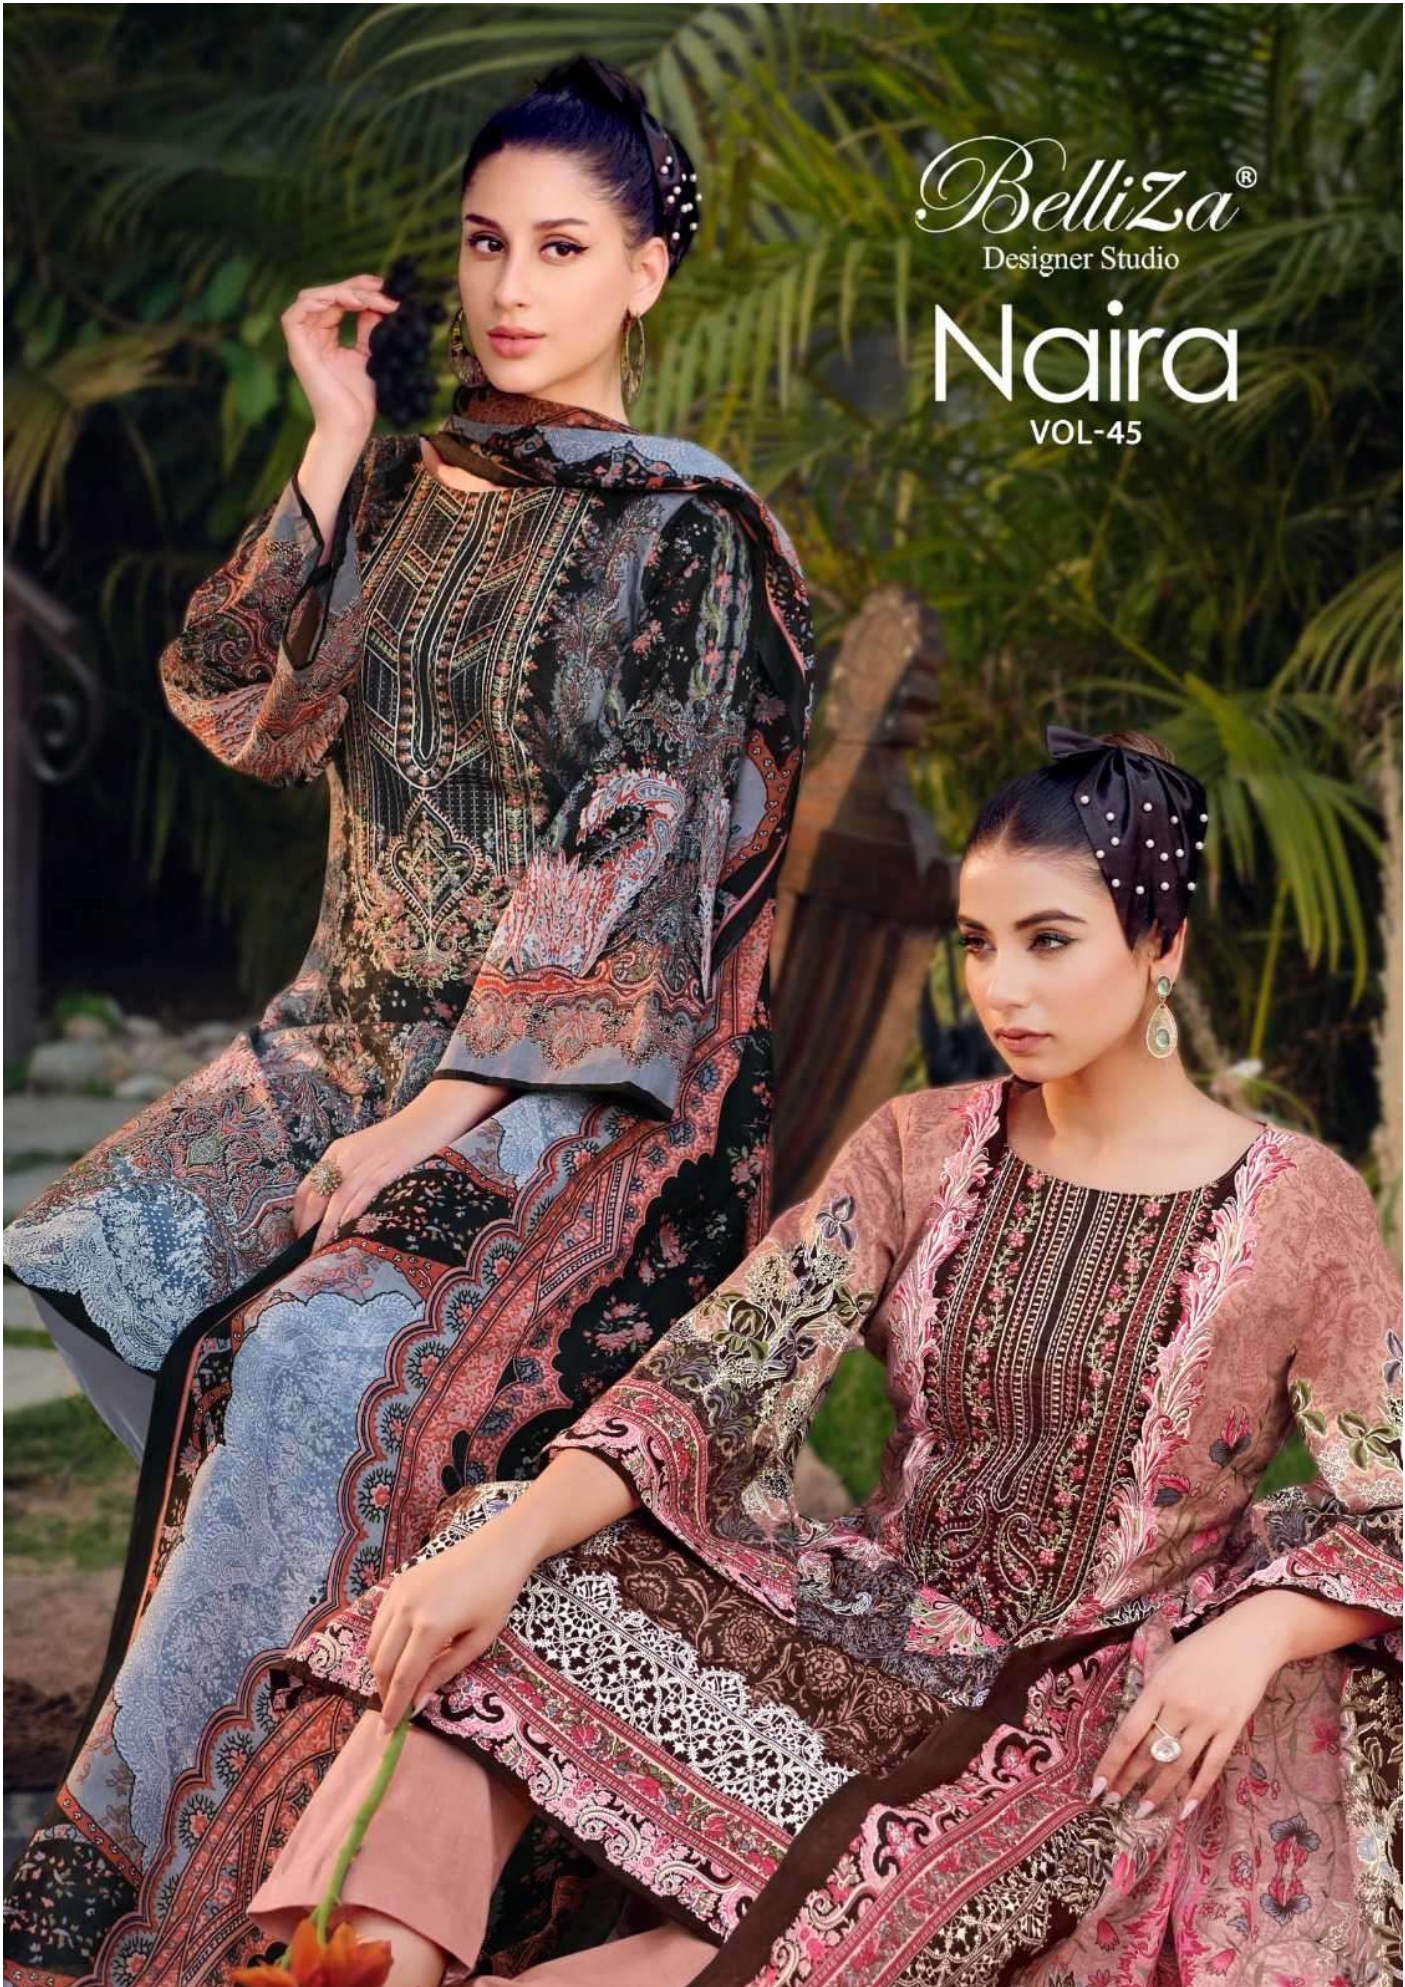

Belliza®
Designer Studio

Naira
VOL-45