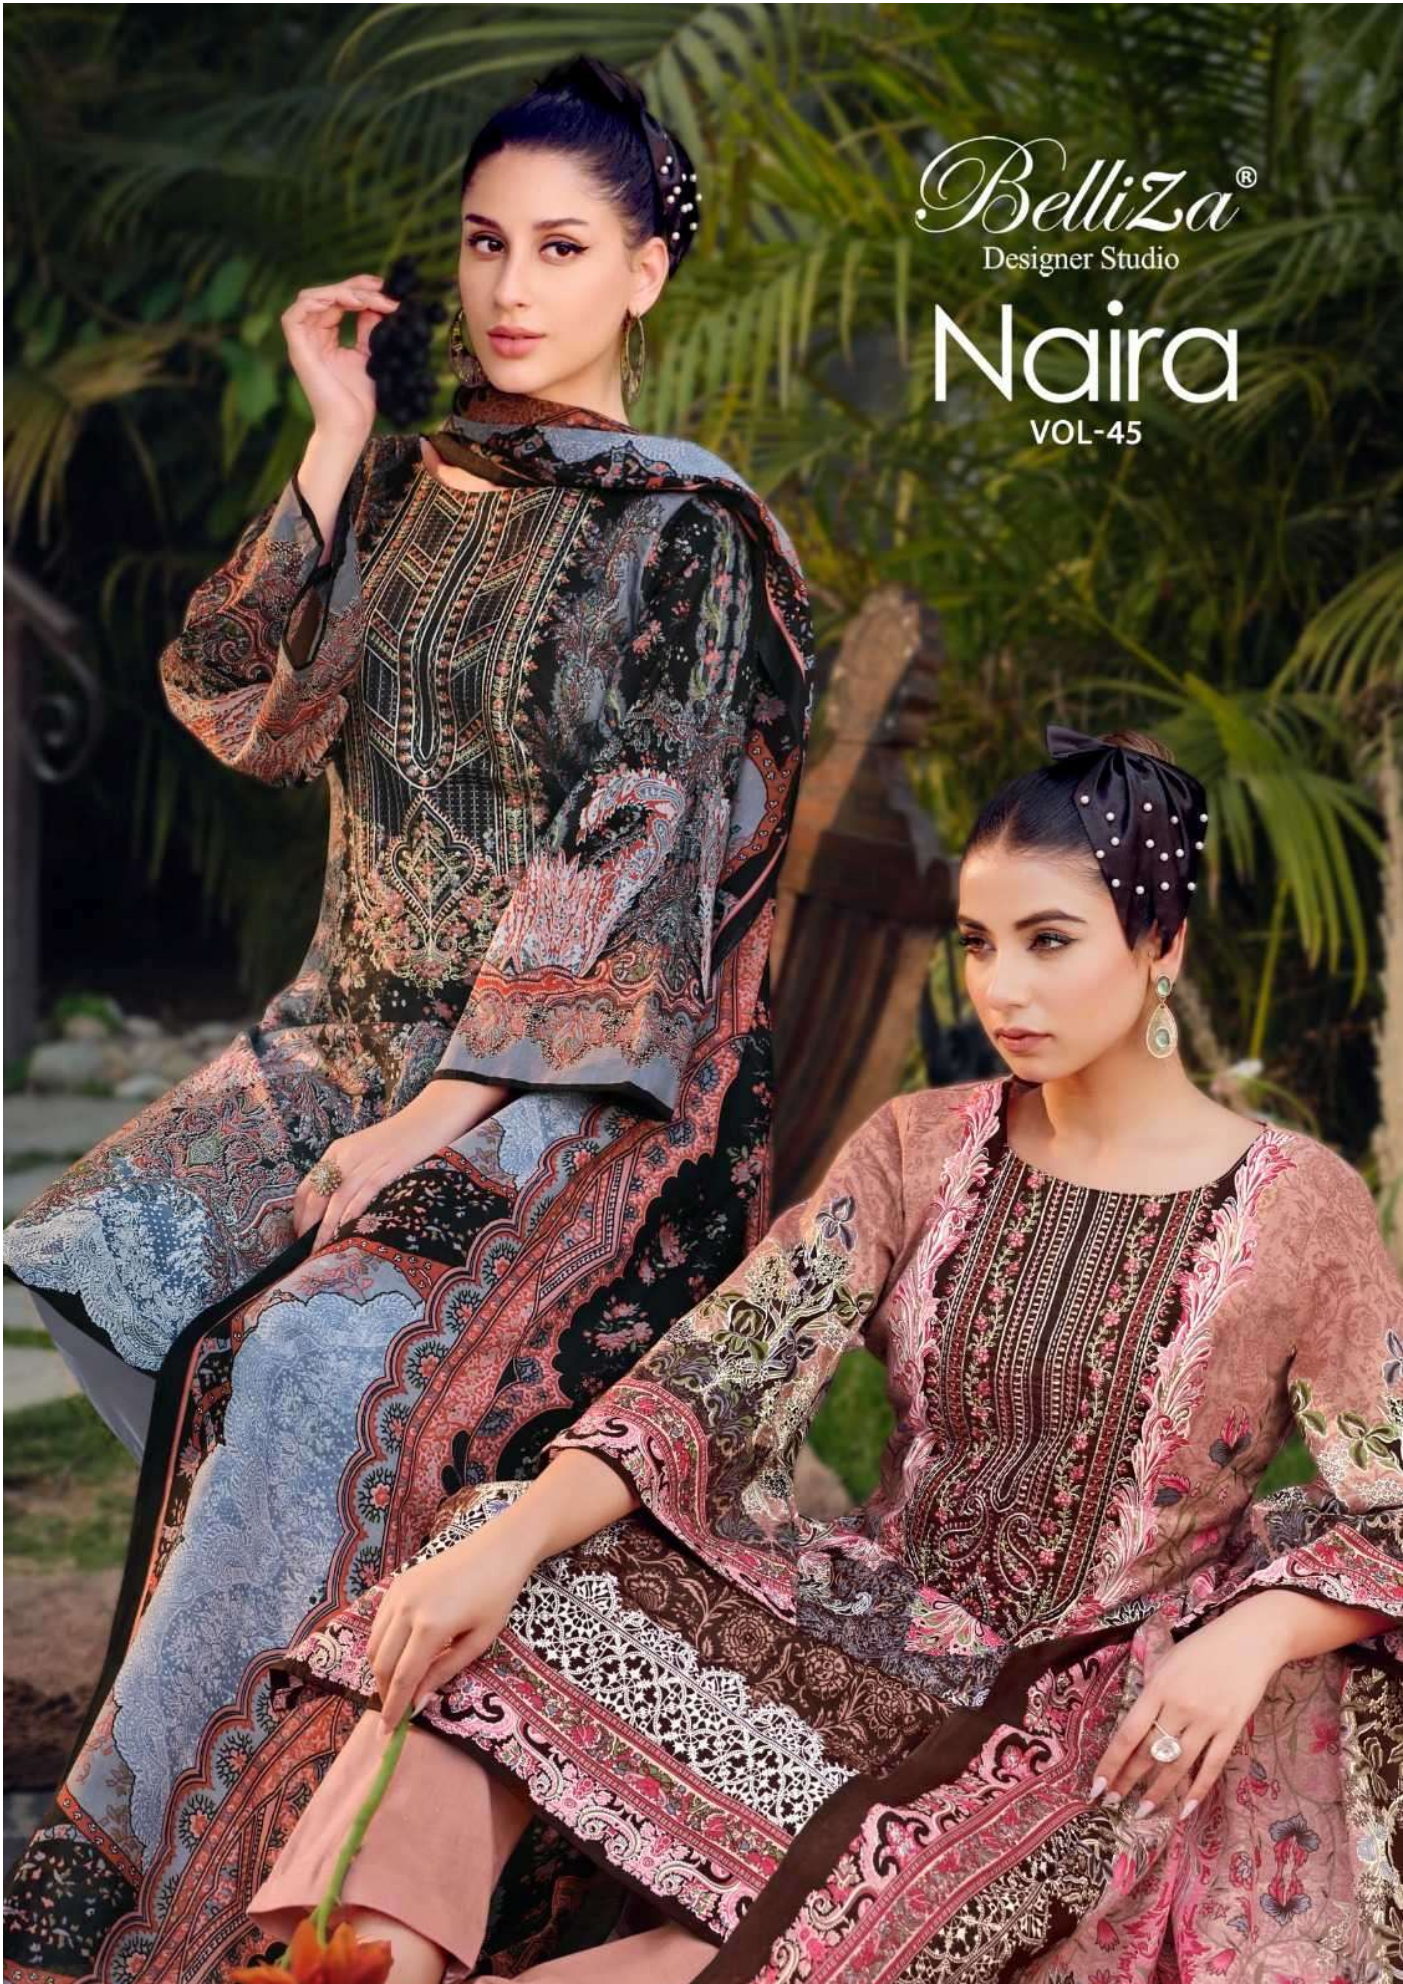

Belliza®
Designer Studio

Naira
VOL-45