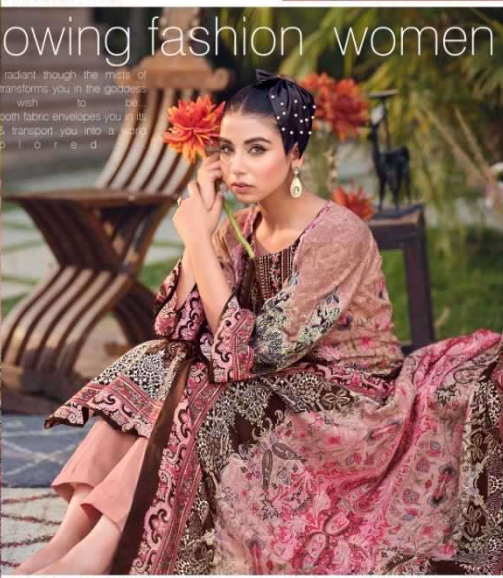

Belliza®
Designer Studio

Glowing fashion women

D.NO.903-007
ALL EYES WILL BE ON YOU