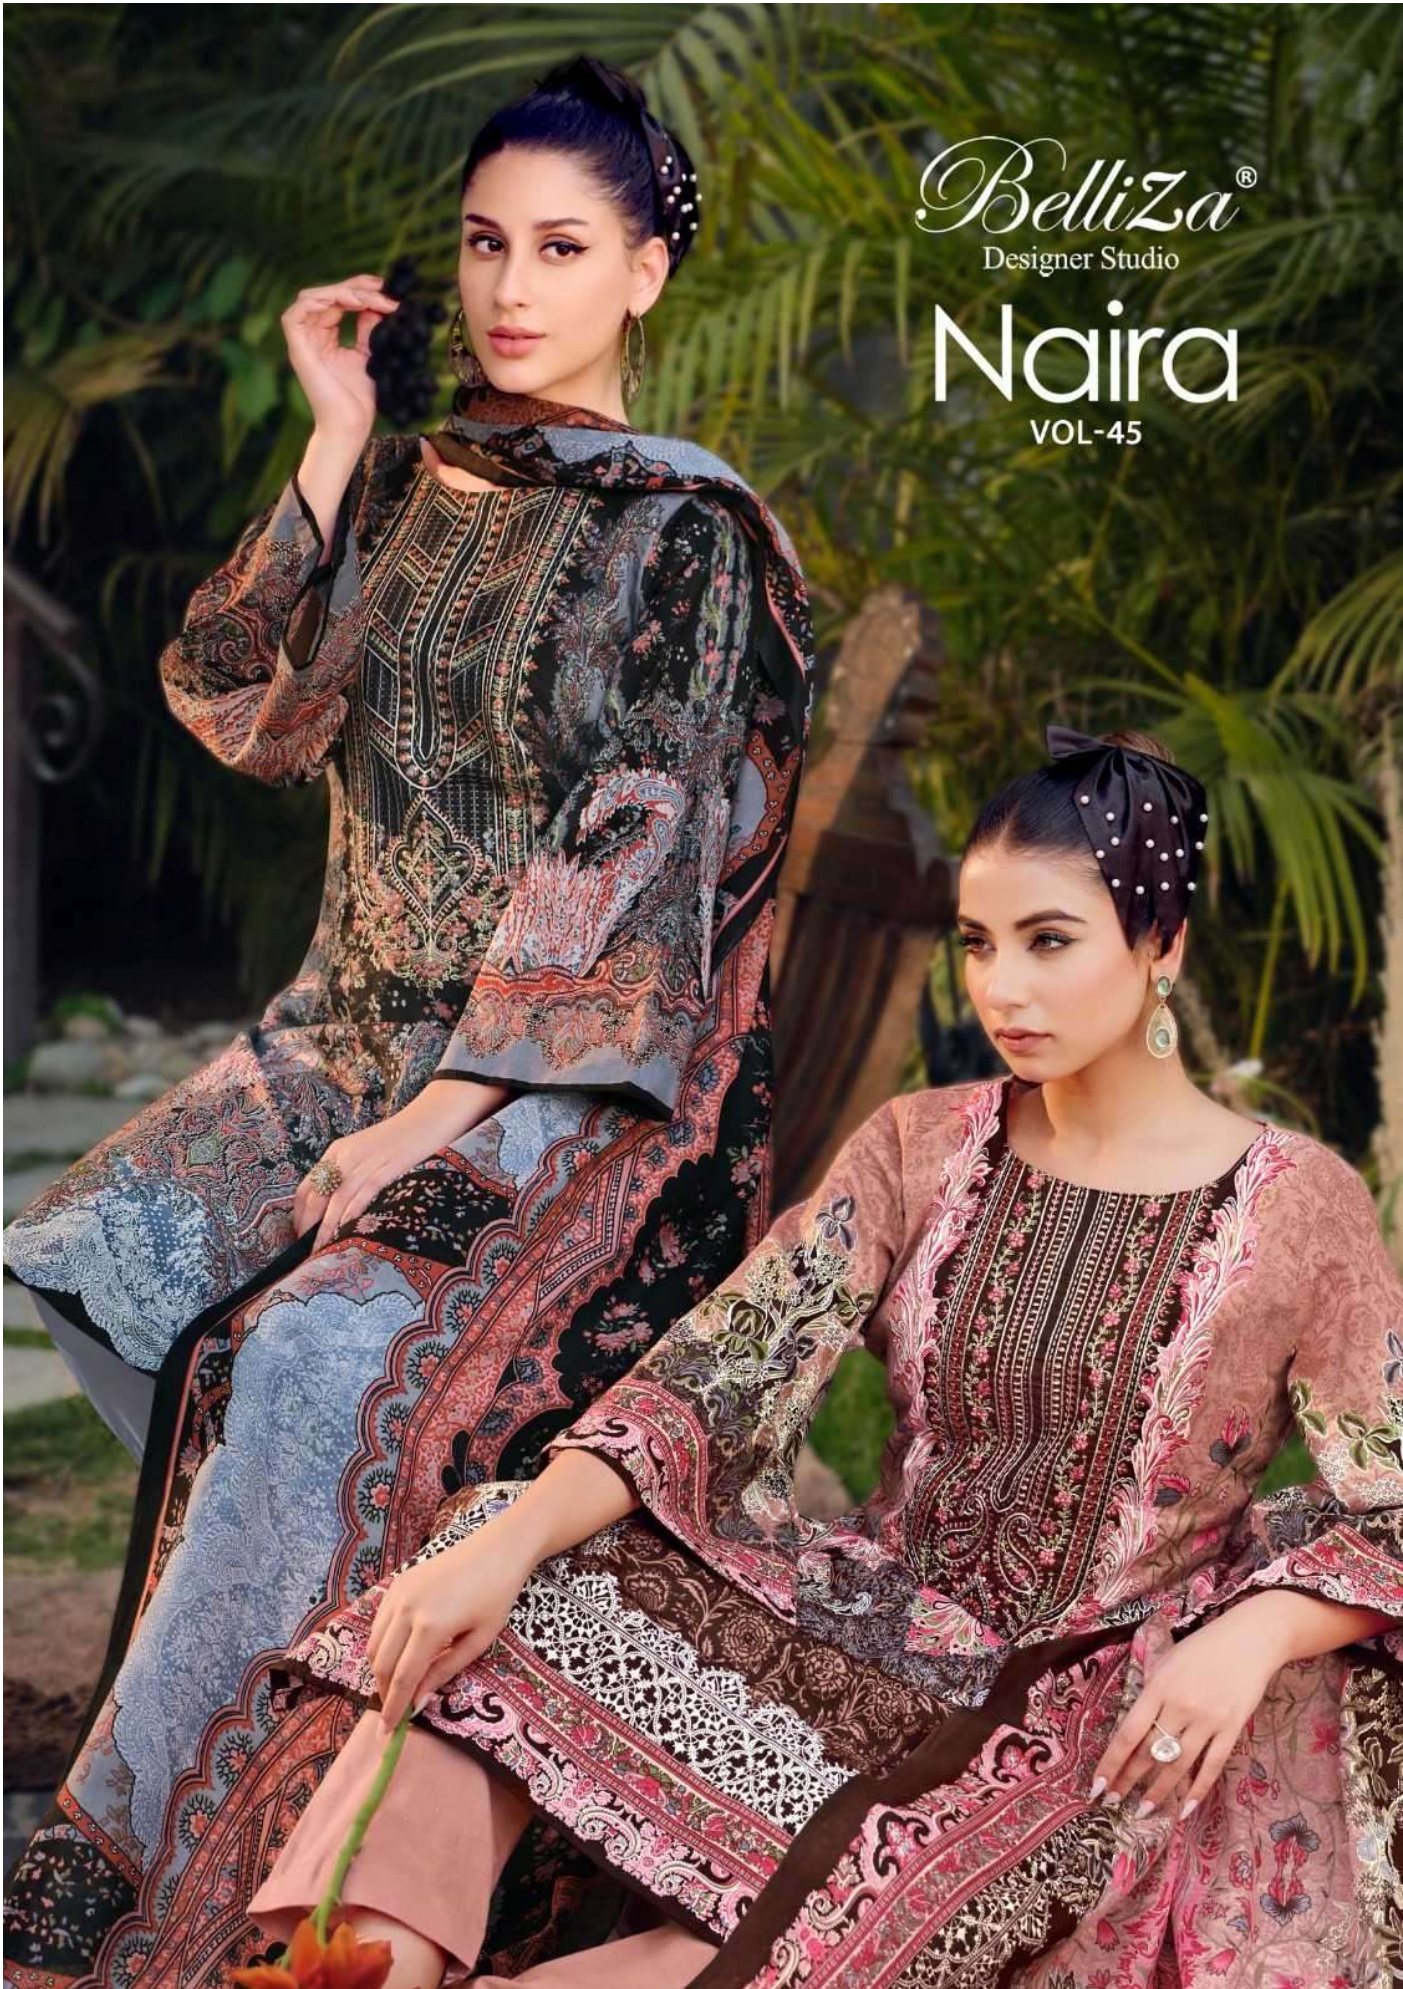

Belliza®
Designer Studio

Naira
VOL-45