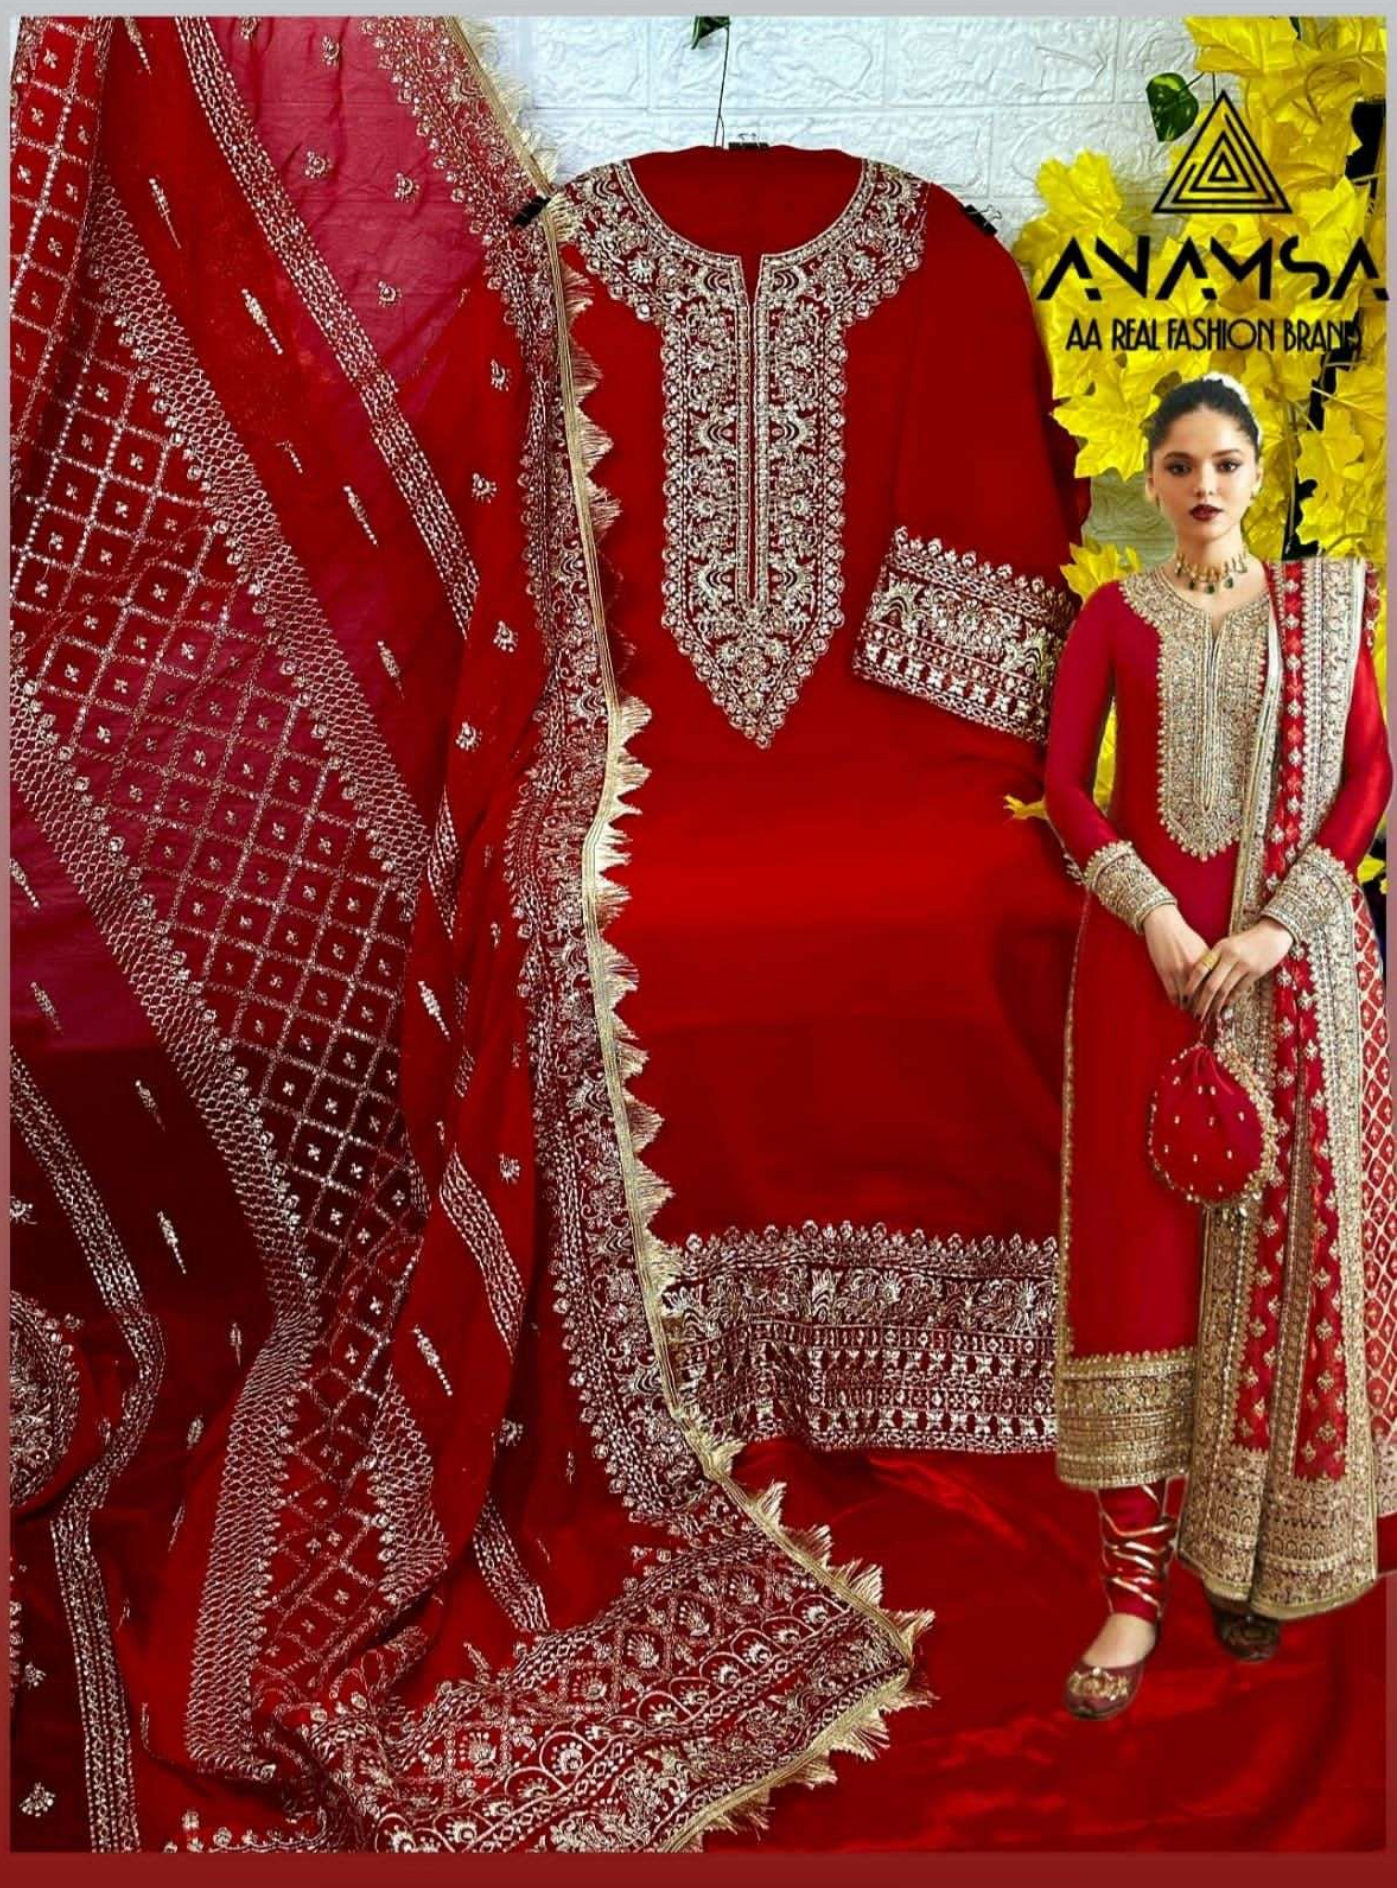

TOP- PURE FOX GEORGETTE WITH HEAVY EMBROIDERY AND SEQUENCE WORK
BOTTOM/INNER- DULL SHANTOON
DUPATTA- PURE FOX GEORGETTE FANCY DUPATTA AND HEAVY EMBROIDERY

7773
D.No:-411

ANAMSA
AA REAL FASHION BRAND

ANAYSA
AA REAL FASHION BRAND

ANAMSA
AA REAL FASHION BRAND

TOP- PURE FOX GEORGETTE WITH HEAVY EMBROIDERY AND SEQUENCE WORK
BOTTOM/INNER- DULL SHANTOON
DUPATTA- PURE FOX GEORGETTE FANCY DUPATTA AND HEAVY EMBROIDERY

7773
D.No:-411

ANAMSA
AA REAL FASHION BRAND