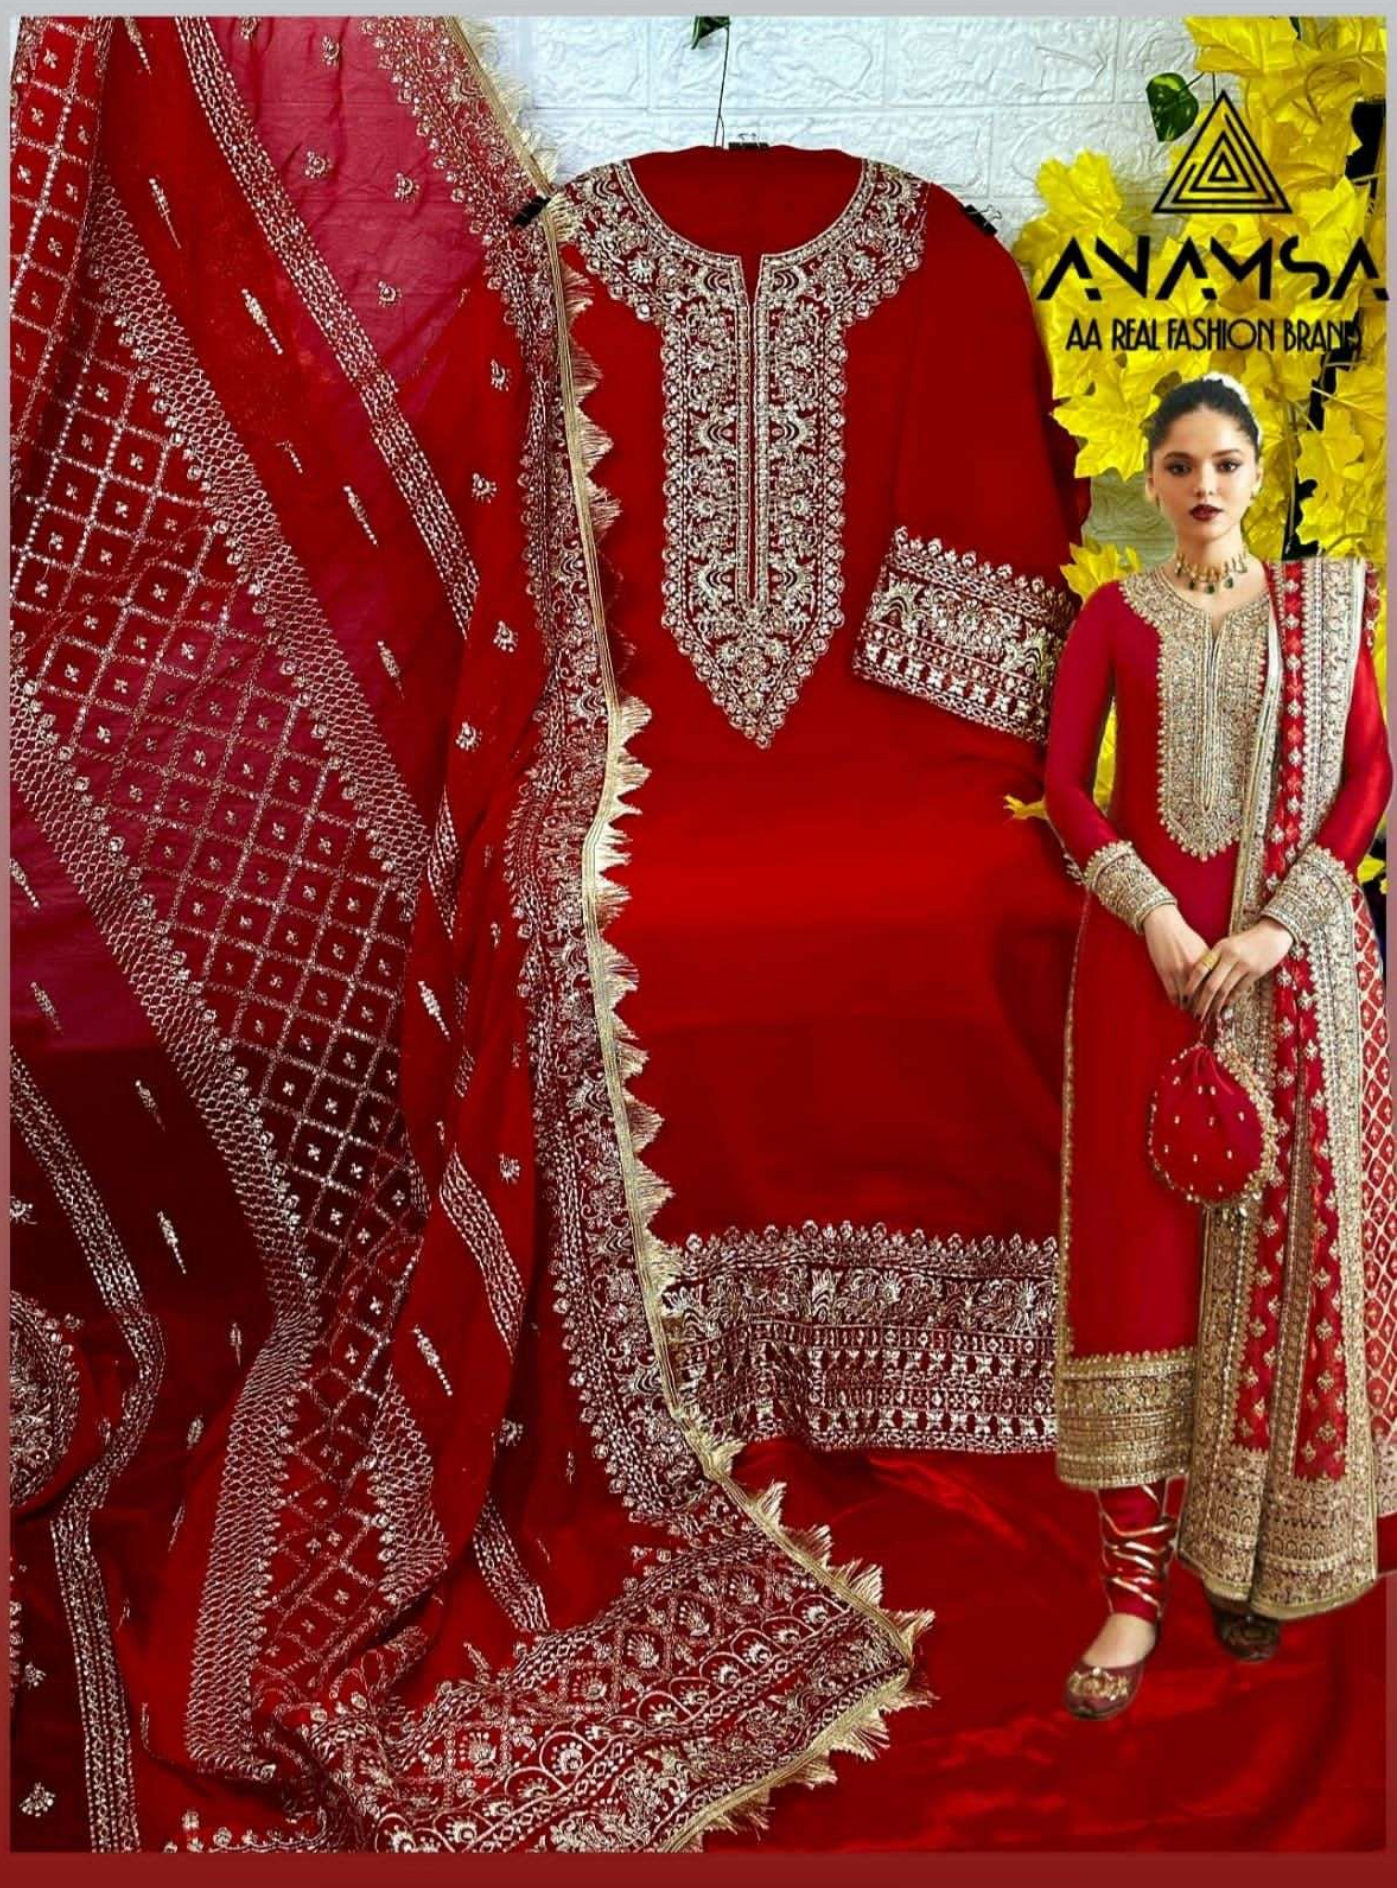

TOP- PURE FOX GEORGETTE WITH HEAVY EMBROIDERY AND SEQUENCE WORK  
BOTTOM/INNER- DULL SHANTOON  
DUPATTA- PURE FOX GEORGETTE FANCY DUPATTA AND HEAVY EMBROIDERY

7773  
D.No:-411

ANAMSA  
AA REAL FASHION BRAND

**ANAMSA**  
AA REAL FASHION BRAND

**ANAMSA**  
AA REAL FASHION BRAND

TOP- PURE FOX GEORGETTE WITH HEAVY EMBROIDERY AND SEQUENCE WORK  
BOTTOM/INNER- DULL SHANTOON  
DUPATTA- PURE FOX GEORGETTE FANCY DUPATTA AND HEAVY EMBROIDERY