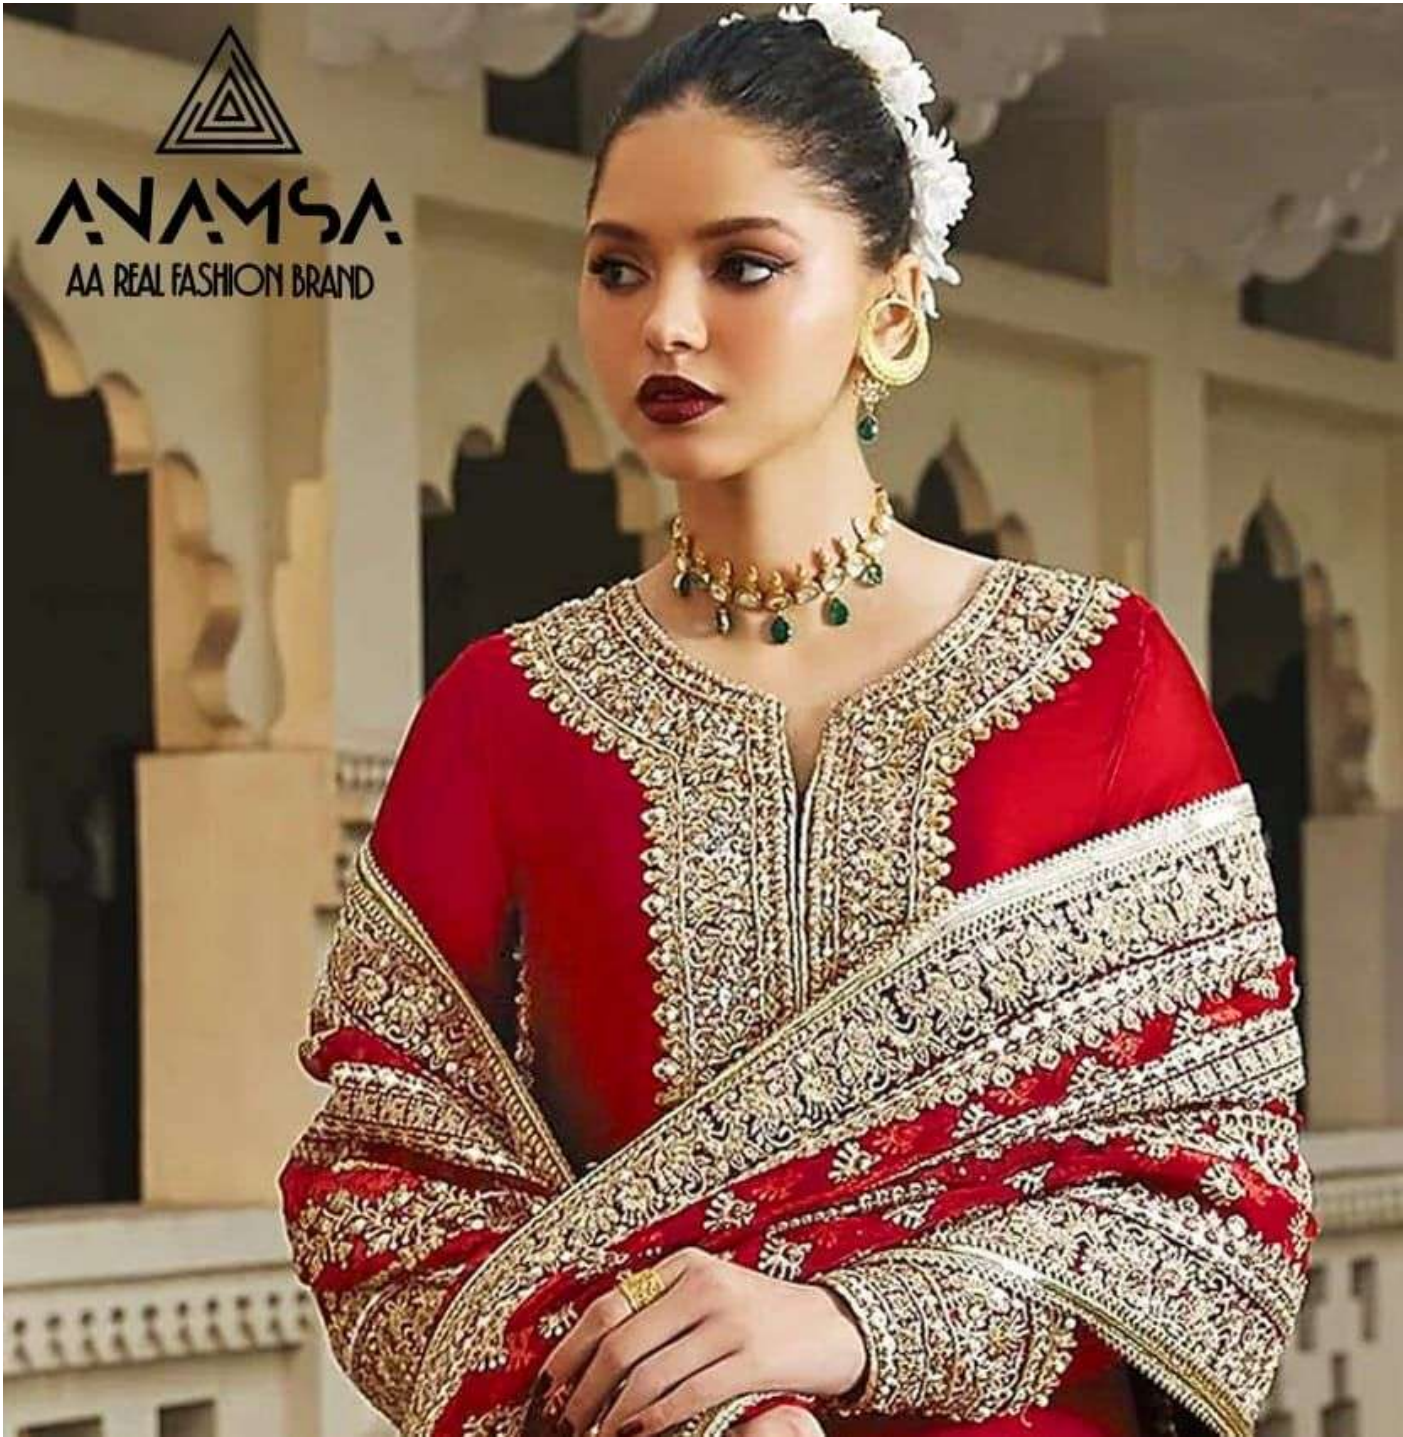

TOP- PURE FOX GEORGETTE WITH HEAVY EMBROIDERY AND SEQUENCE WORK
BOTTOM/INNER- DULL SHANTOON
DUPATTA- PURE FOX GEORGETTE FANCY DUPATTA AND HEAVY EMBROIDERY

7773
D.No:-411

ANAMSA
AA REAL FASHION BRAND

ANAYSA
AA REAL FASHION BRAND

ANAMSA
AA REAL FASHION BRAND

TOP- PURE FOX GEORGETTE WITH HEAVY EMBROIDERY AND SEQUENCE WORK
BOTTOM/INNER- DULL SHANTOON
DUPATTA- PURE FOX GEORGETTE FANCY DUPATTA AND HEAVY EMBROIDERY

7773
D.No:-411

ANAMSA
AA REAL FASHION BRAND