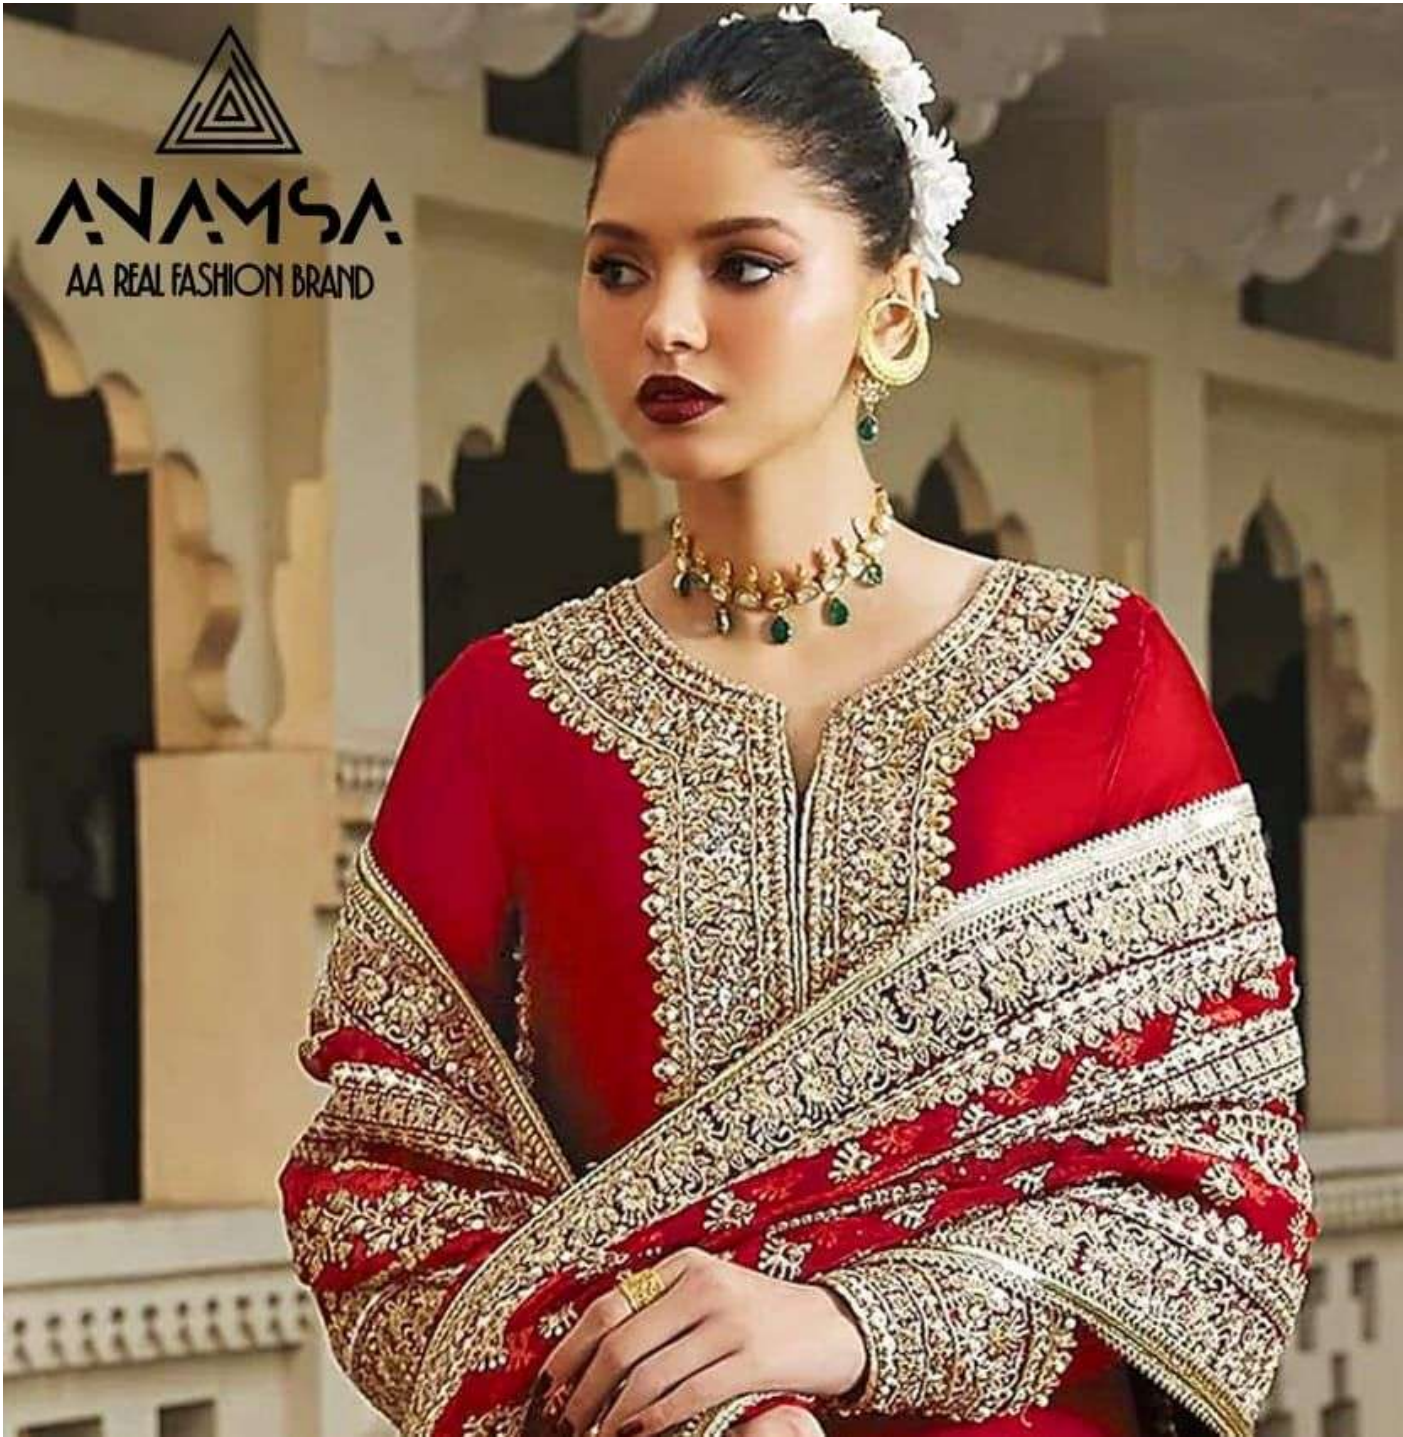

TOP- PURE FOX GEORGETTE WITH HEAVY EMBROIDERY AND SEQUENCE WORK  
BOTTOM/INNER- DULL SHANTOON  
DUPATTA- PURE FOX GEORGETTE FANCY DUPATTA AND HEAVY EMBROIDERY

7773  
D.No:-411

ANAMSA  
AA REAL FASHION BRAND

**ANAMSA**  
AA REAL FASHION BRAND

**ANAMSA**  
AA REAL FASHION BRAND

TOP- PURE FOX GEORGETTE WITH HEAVY EMBROIDERY AND SEQUENCE WORK  
BOTTOM/INNER- DULL SHANTOON  
DUPATTA- PURE FOX GEORGETTE FANCY DUPATTA AND HEAVY EMBROIDERY