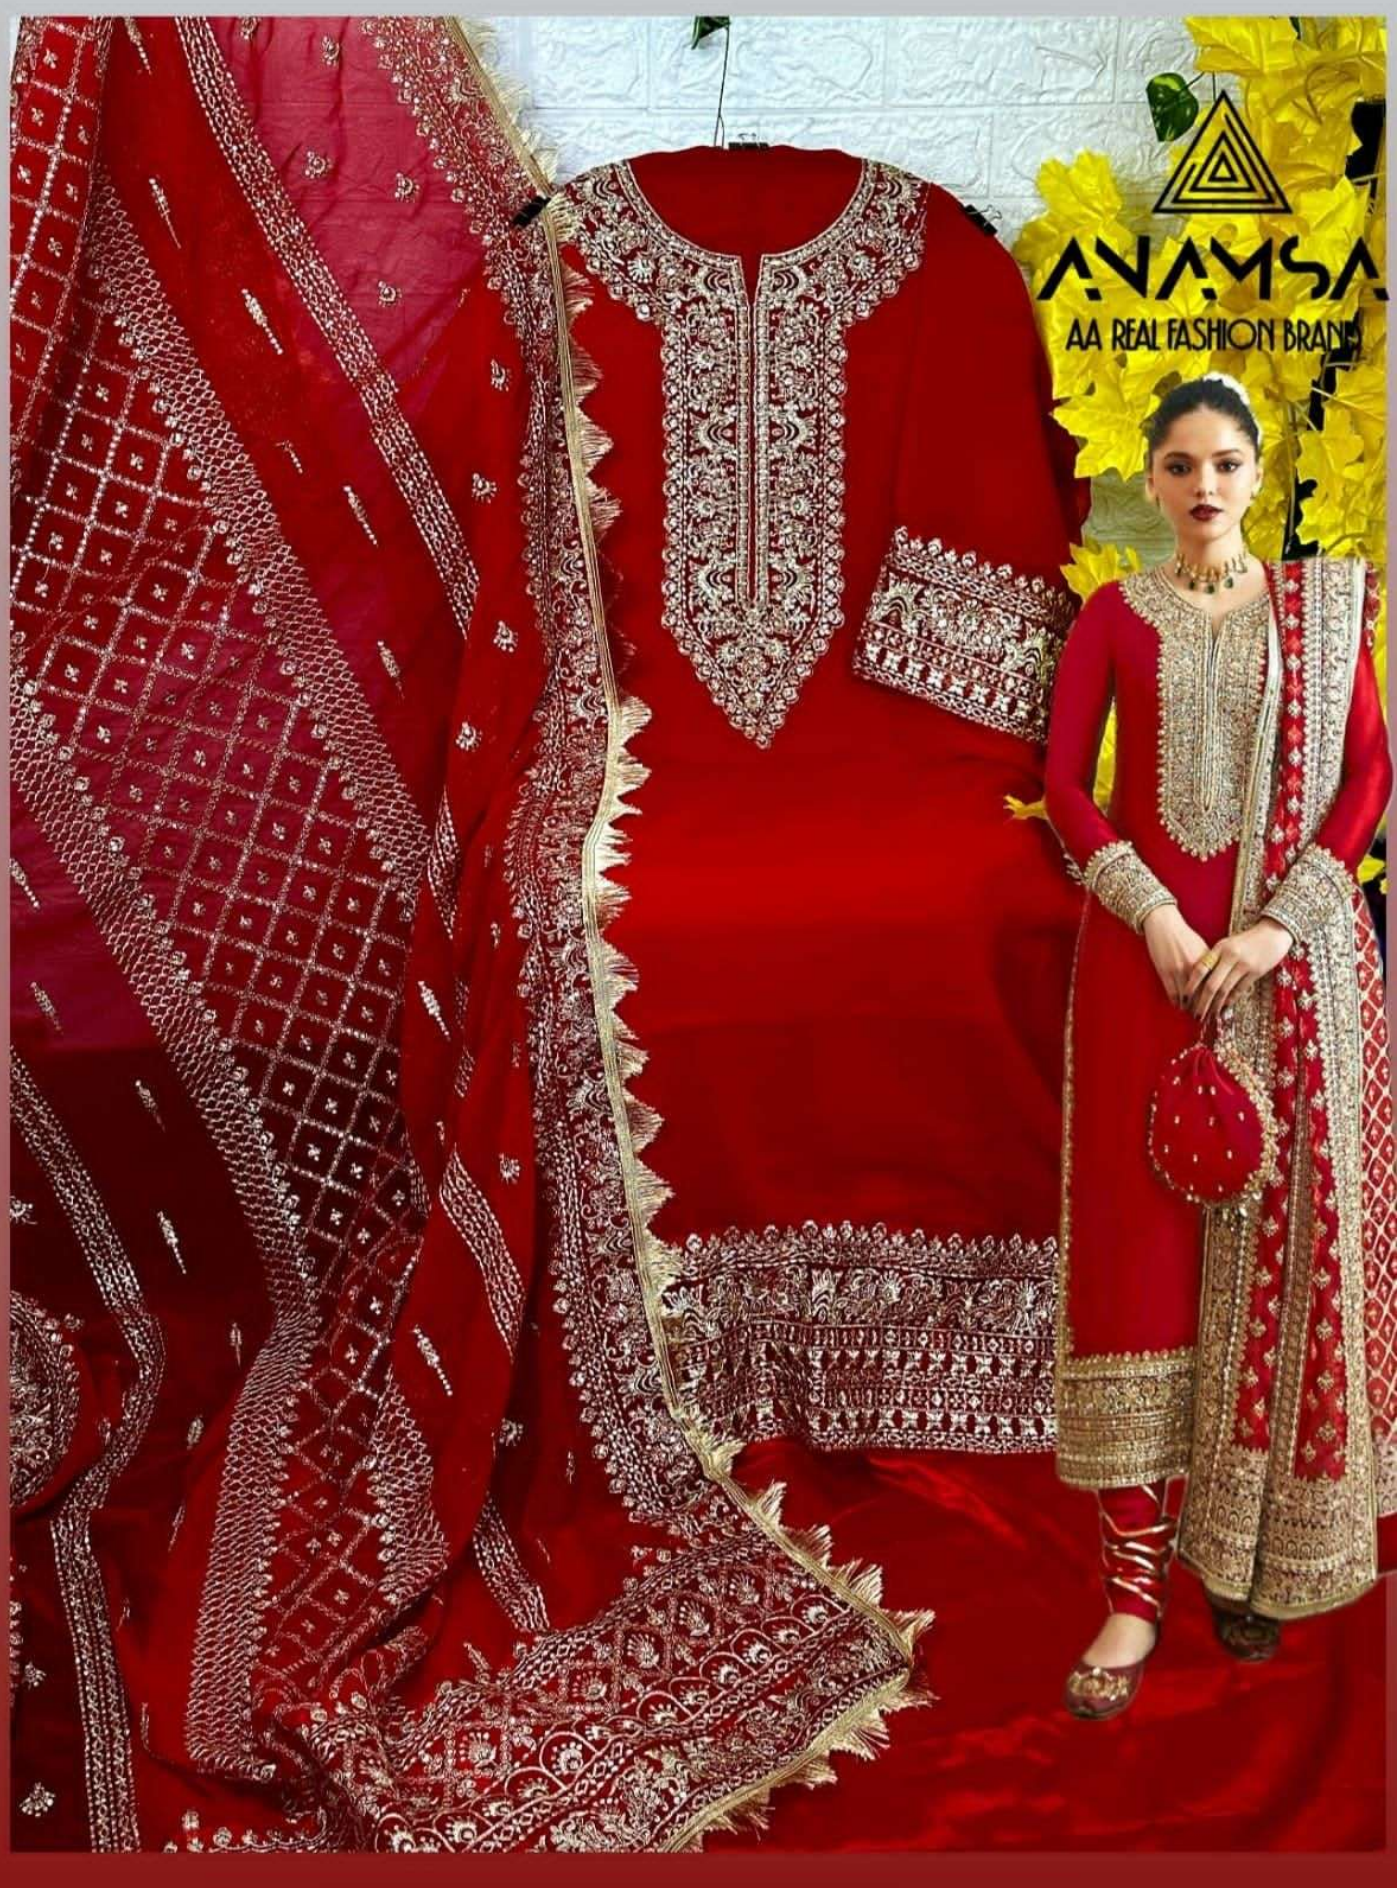

TOP- PURE FOX GEORGETTE WITH HEAVY EMBROIDERY AND SEQUENCE WORK  
BOTTOM/INNER- DULL SHANTOON  
DUPATTA- PURE FOX GEORGETTE FANCY DUPATTA AND HEAVY EMBROIDERY

7773  
D.No:-411

ANAMSA  
AA REAL FASHION BRAND

**ANAYSA**  
AA REAL FASHION BRAND

**ANAMSA**  
AA REAL FASHION BRAND

TOP- PURE FOX GEORGETTE WITH HEAVY EMBROIDERY AND SEQUENCE WORK  
BOTTOM/INNER- DULL SHANTOON  
DUPATTA- PURE FOX GEORGETTE FANCY DUPATTA AND HEAVY EMBROIDERY