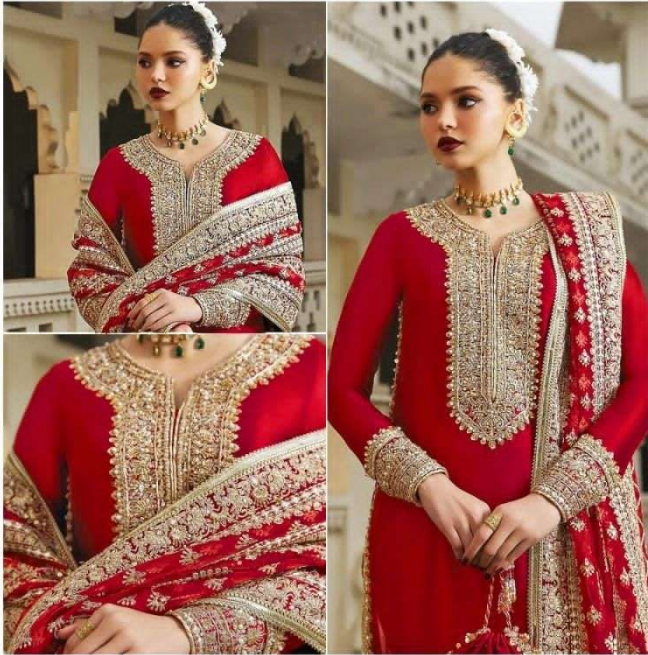

TOP- PURE FOX GEORGETTE WITH HEAVY EMBROIDERY AND SEQUENCE WORK  
BOTTOM/INNER- DULL SHANTOON  
DUPATTA- PURE FOX GEORGETTE FANCY DUPATTA AND HEAVY EMBROIDERY

7773  
D.No:-411

ANAMSA  
AA REAL FASHION BRAND

**ANAMSA**  
AA REAL FASHION BRAND

**ANAMSA**  
AA REAL FASHION BRAND

TOP- PURE FOX GEORGETTE WITH HEAVY EMBROIDERY AND SEQUENCE WORK  
BOTTOM/INNER- DULL SHANTOON  
DUPATTA- PURE FOX GEORGETTE FANCY DUPATTA AND HEAVY EMBROIDERY