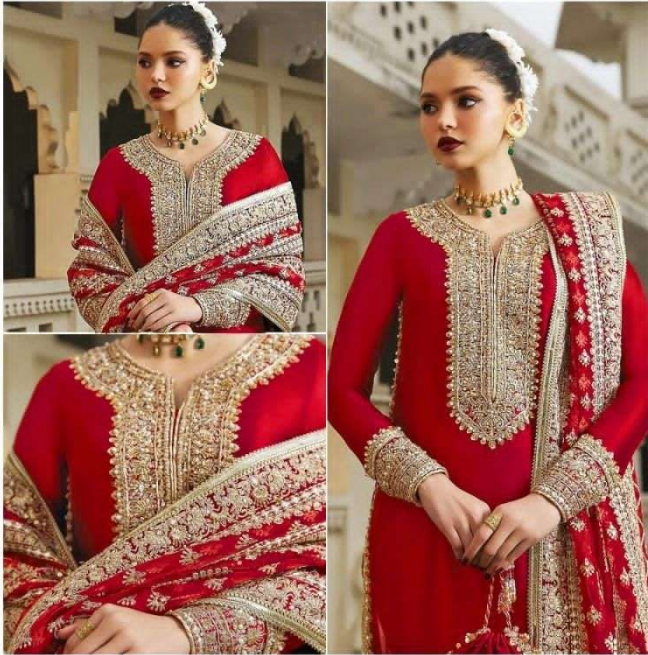

TOP- PURE FOX GEORGETTE WITH HEAVY EMBROIDERY AND SEQUENCE WORK
BOTTOM/INNER- DULL SHANTOON
DUPATTA- PURE FOX GEORGETTE FANCY DUPATTA AND HEAVY EMBROIDERY

7773
D.No:-411

ANAMSA
AA REAL FASHION BRAND

ANAYSA
AA REAL FASHION BRAND

ANAMSA
AA REAL FASHION BRAND

TOP- PURE FOX GEORGETTE WITH HEAVY EMBROIDERY AND SEQUENCE WORK
BOTTOM/INNER- DULL SHANTOON
DUPATTA- PURE FOX GEORGETTE FANCY DUPATTA AND HEAVY EMBROIDERY

7773
D.No:-411

ANAMSA
AA REAL FASHION BRAND