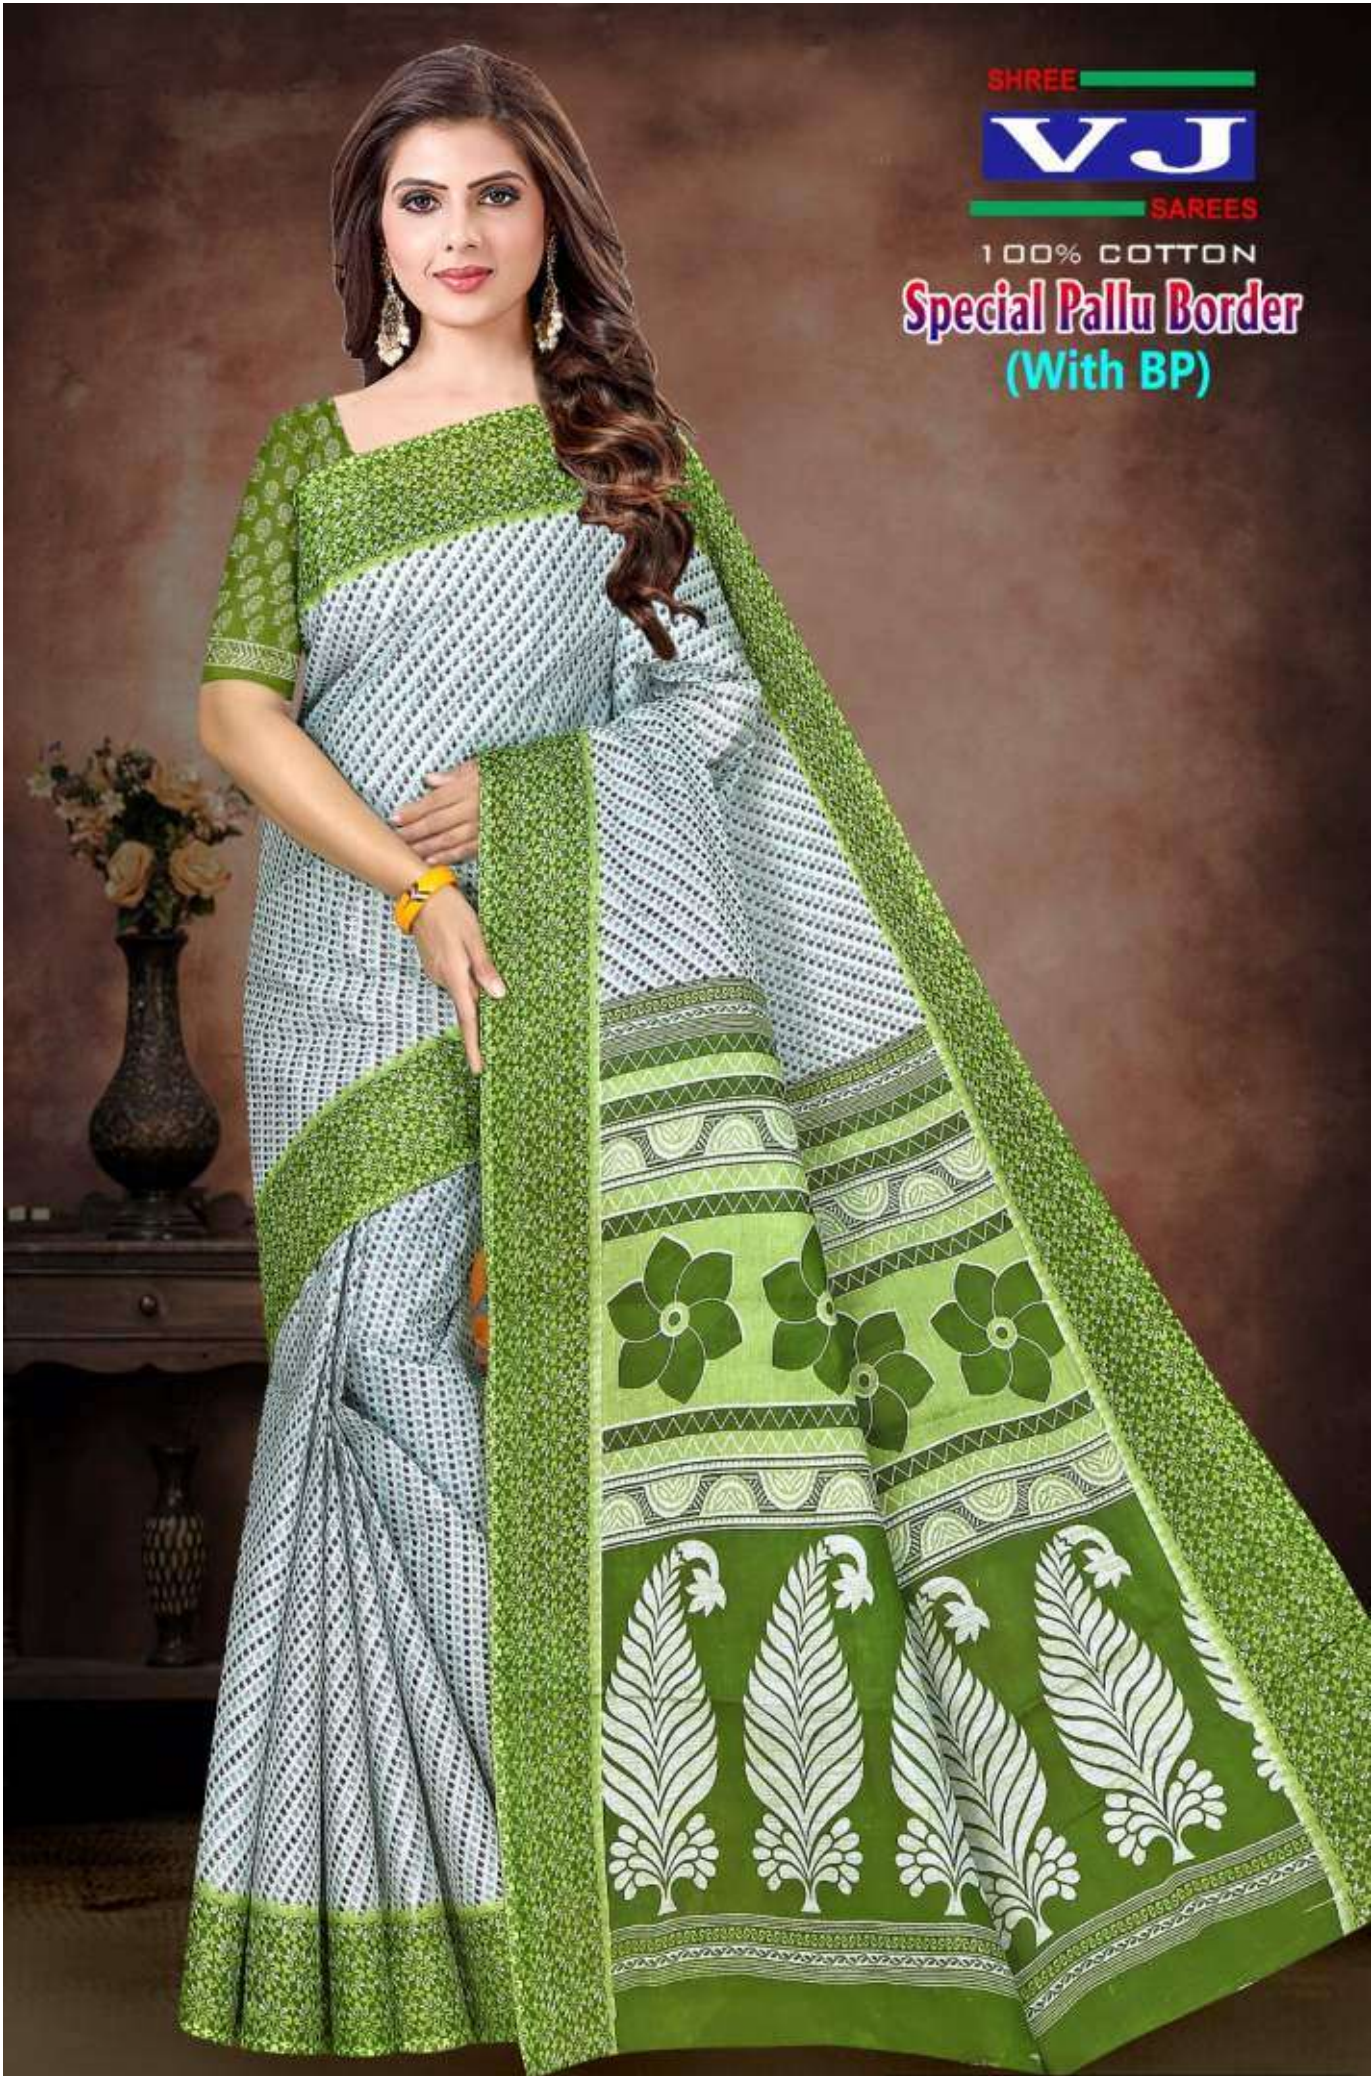

100% COTTON

Special Pallu Border
(With BP)

SHREE

VJ

SAREES

100% COTTON

Special Pallu Border
(With BP)

SHREE

VJ

SAREES

100% COTTON

Special Pallu Border
(With BP)

SHREE

VJ

SAREES

100% COTTON

Special Pallu Border
(With BP)

SHREE

VJ

SAREES

100% COTTON

Special Pallu Border
(With BP)

SHREE

VJ

SAREES

100% COTTON

Special Pallu Border
(With BP)

SHREE

VJ

SAREES

100% COTTON

Special Pallu Border
(With BP)