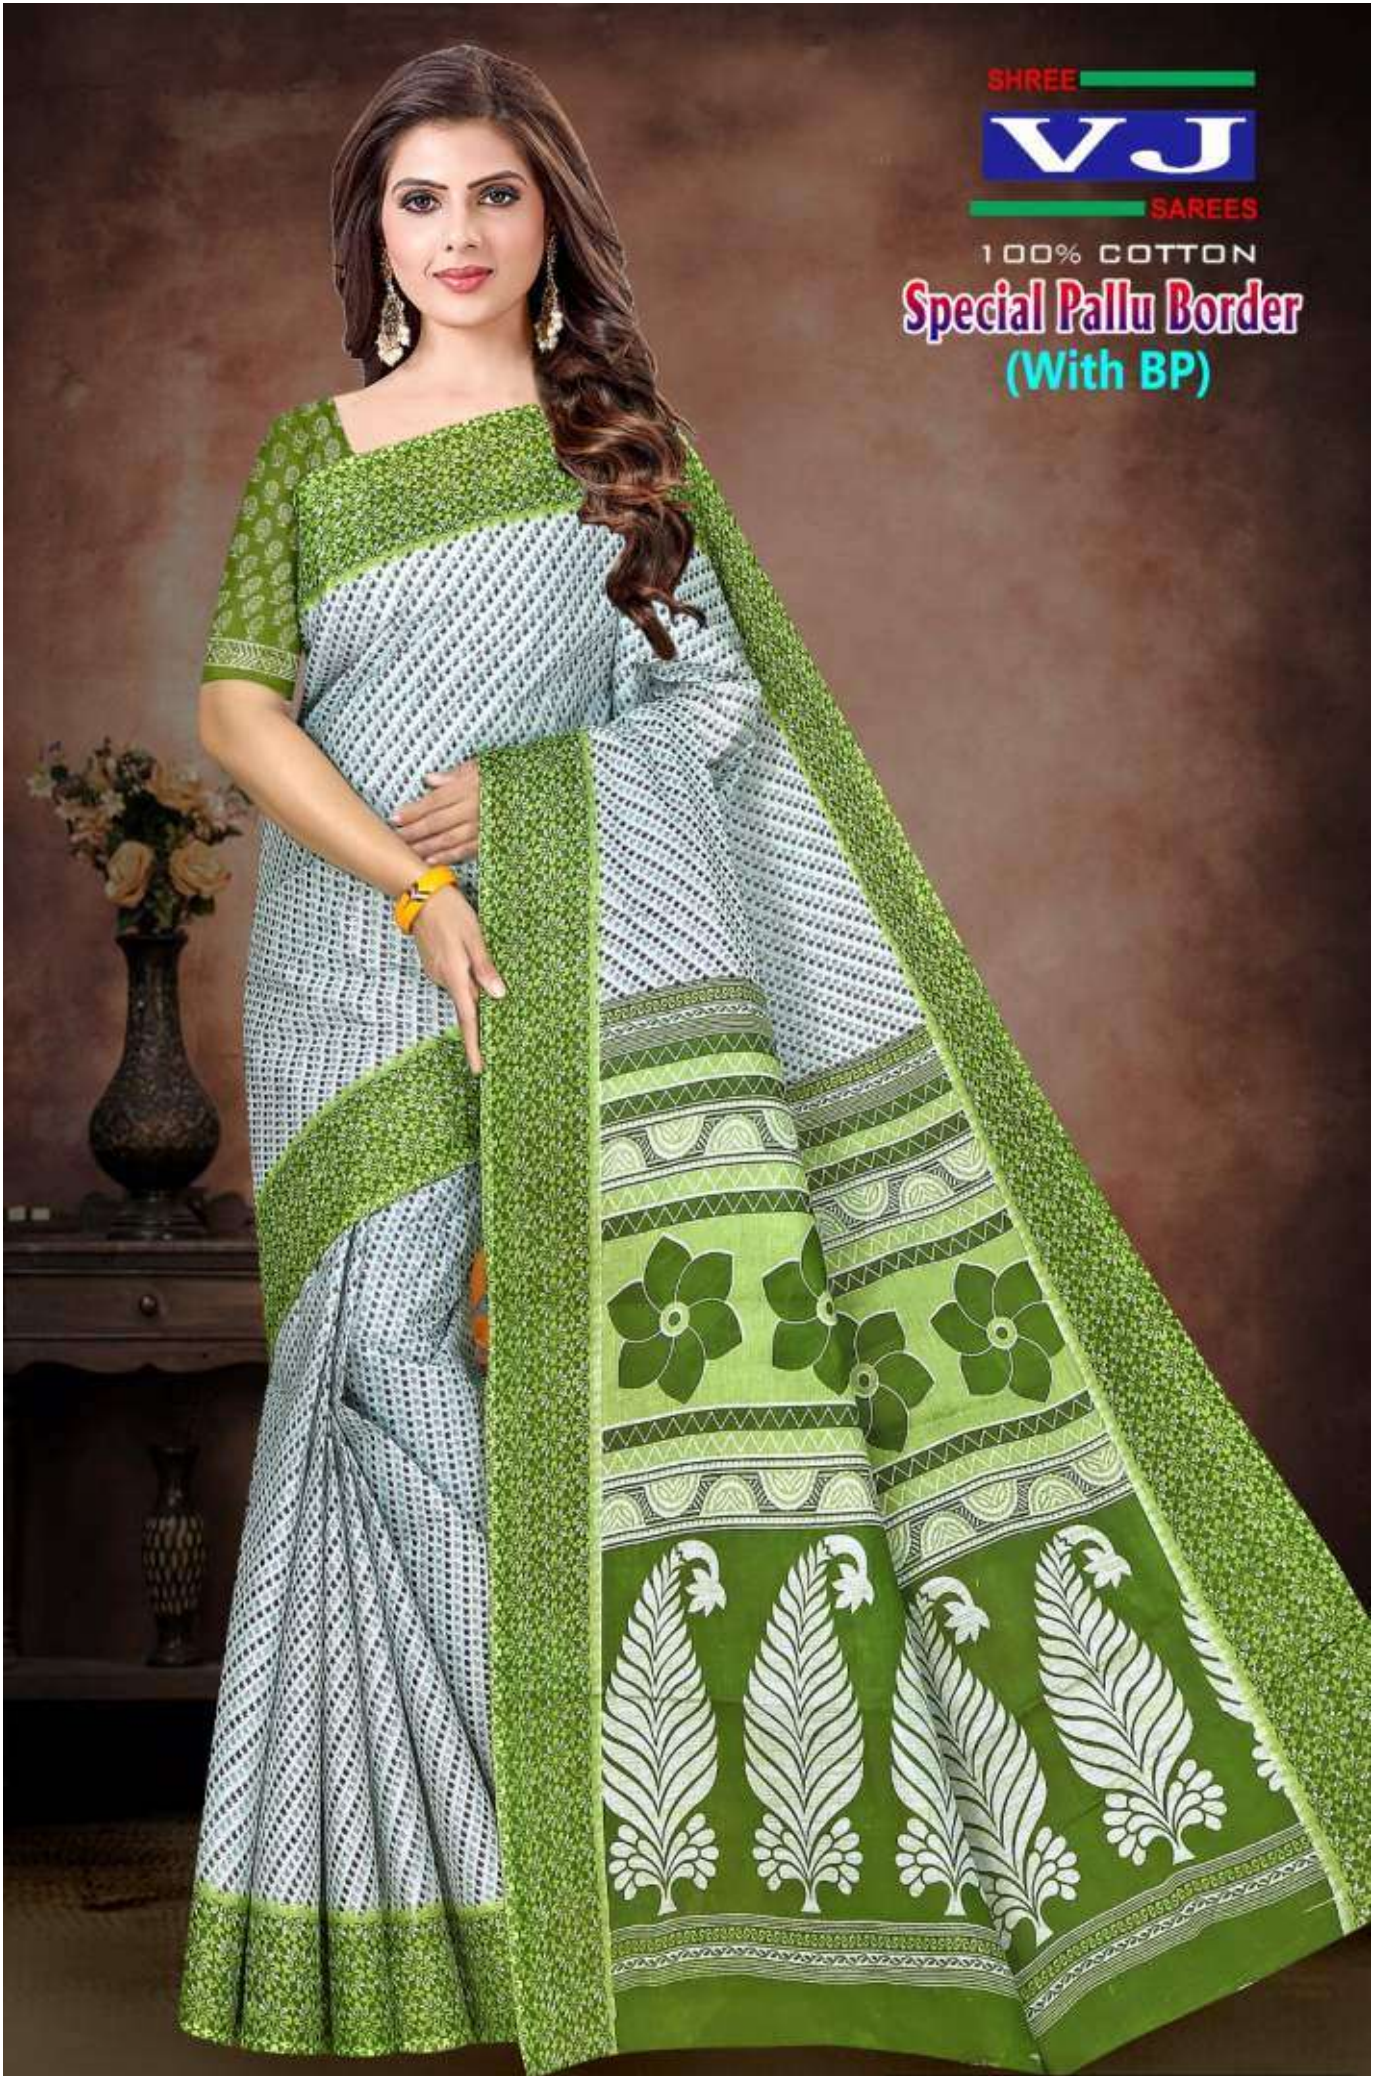

100% COTTON

Special Pallu Border
(With BP)

SHREE

VJ

SAREES

100% COTTON

Special Pallu Border
(With BP)

SHREE

VJ

SAREES

100% COTTON

Special Pallu Border
(With BP)

SHREE

VJ

SAREES

100% COTTON

Special Pallu Border
(With BP)

SHREE

VJ

SAREES

100% COTTON

Special Pallu Border
(With BP)

SHREE

VJ

SAREES

100% COTTON

Special Pallu Border
(With BP)

SHREE

VJ

SAREES

100% COTTON

Special Pallu Border
(With BP)