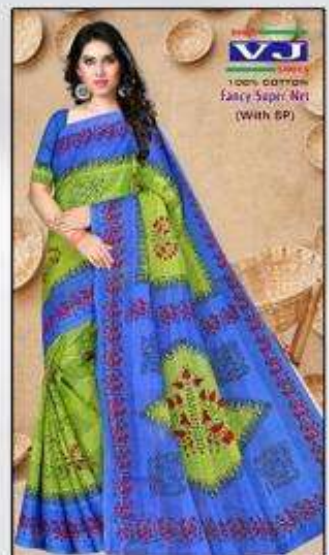

SHREE

VJ

SAREES

100% COTTON

Fancy Super Net

(With BP)

SHREE
VJ
SAREES
100% COTTON
Fancy Super Net
(With BP)

VJ
SAREES
100% COTTON
Fancy Super Net
(With BP)