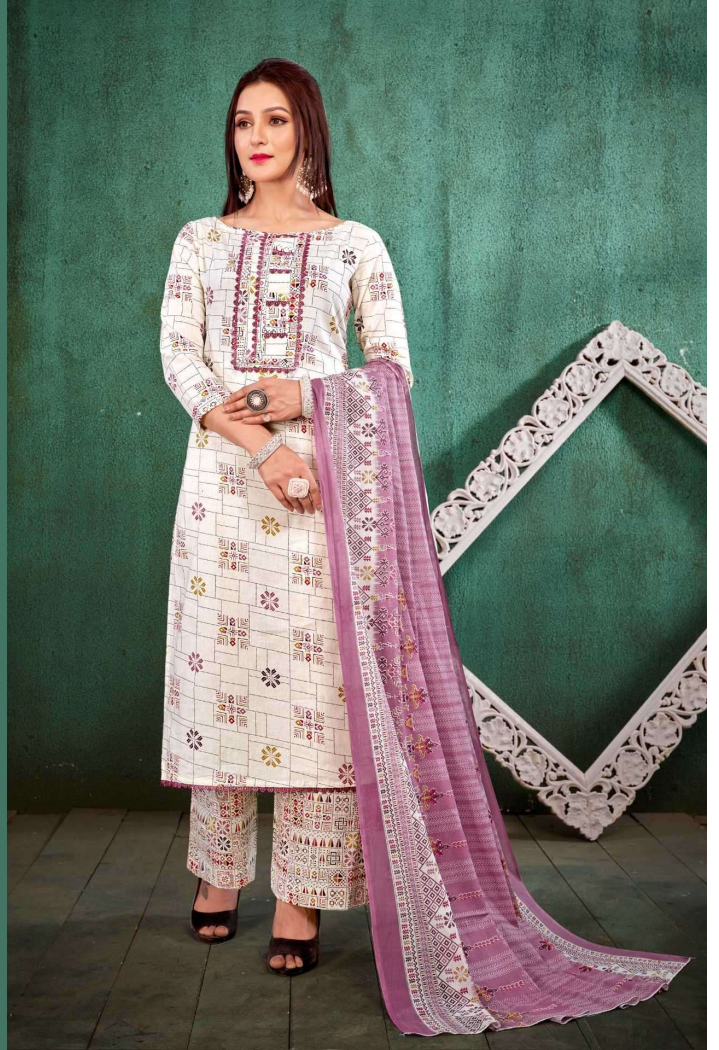

Gipson[®]

Mercedes
Benz

D.NO.2525

Gipson[®]

Mercedes
Benz

TOP :- PURE COTTON CAMBRIC PRINT WITH
ETHNIC HAND WORK

BOTTOM :- PURE COTTON CAMBRIC PRINT

DUPATTA :- PURE COTTON MAL PRINT D.NO.2524-A

Gipson[®]

Mercedes
Benz

TOP :- PURE COTTON CAMBRIC PRINT WITH
ETHNIC HAND WORK

BOTTOM :- PURE COTTON CAMBRIC PRINT

DUPATTA :- PURE COTTON MAL PRINT D.NO.2524-D

Gipson[®]

Mercedes
Benz

TOP :- PURE COTTON CAMBRIC PRINT WITH
ETHNIC HAND WORK

BOTTOM :- PURE COTTON CAMBRIC PRINT

DUPATTA :- PURE COTTON MAL PRINT D.NO.2524-B

Gipson[®]

Mercedes
Benz

D.NO.2525

Gipson[®]

Mercedes
Benz

TOP :- PURE COTTON CAMBRIC PRINT WITH
ETHNIC HAND WORK

Bipson[®]

Mercedes
Benz

TOP :- PURE COTTON CAMBRIC PRINT WITH
ETHNIC HAND WORK

BOTTOM :- PURE COTTON CAMBRIC PRINT

DUPATTA :- PURE COTTON MAL PRINT D.NO.2525-A

Gipson[®]

 Mercedes
Benz

D.NO.2524