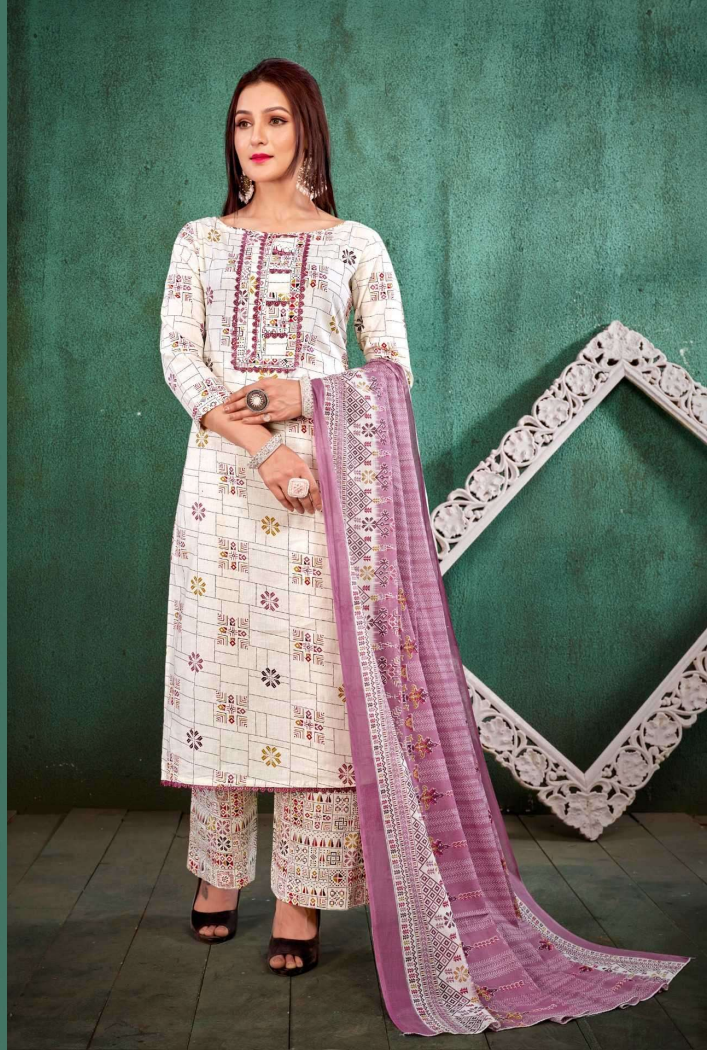

Bipson®

Mercedes
Benz

TOP :- PURE COTTON CAMBRIC PRINT WITH
ETHNIC HAND WORK

BOTTOM :- PURE COTTON CAMBRIC PRINT

DUPATTA :- PURE COTTON MAL PRINT D.NO.2525-A