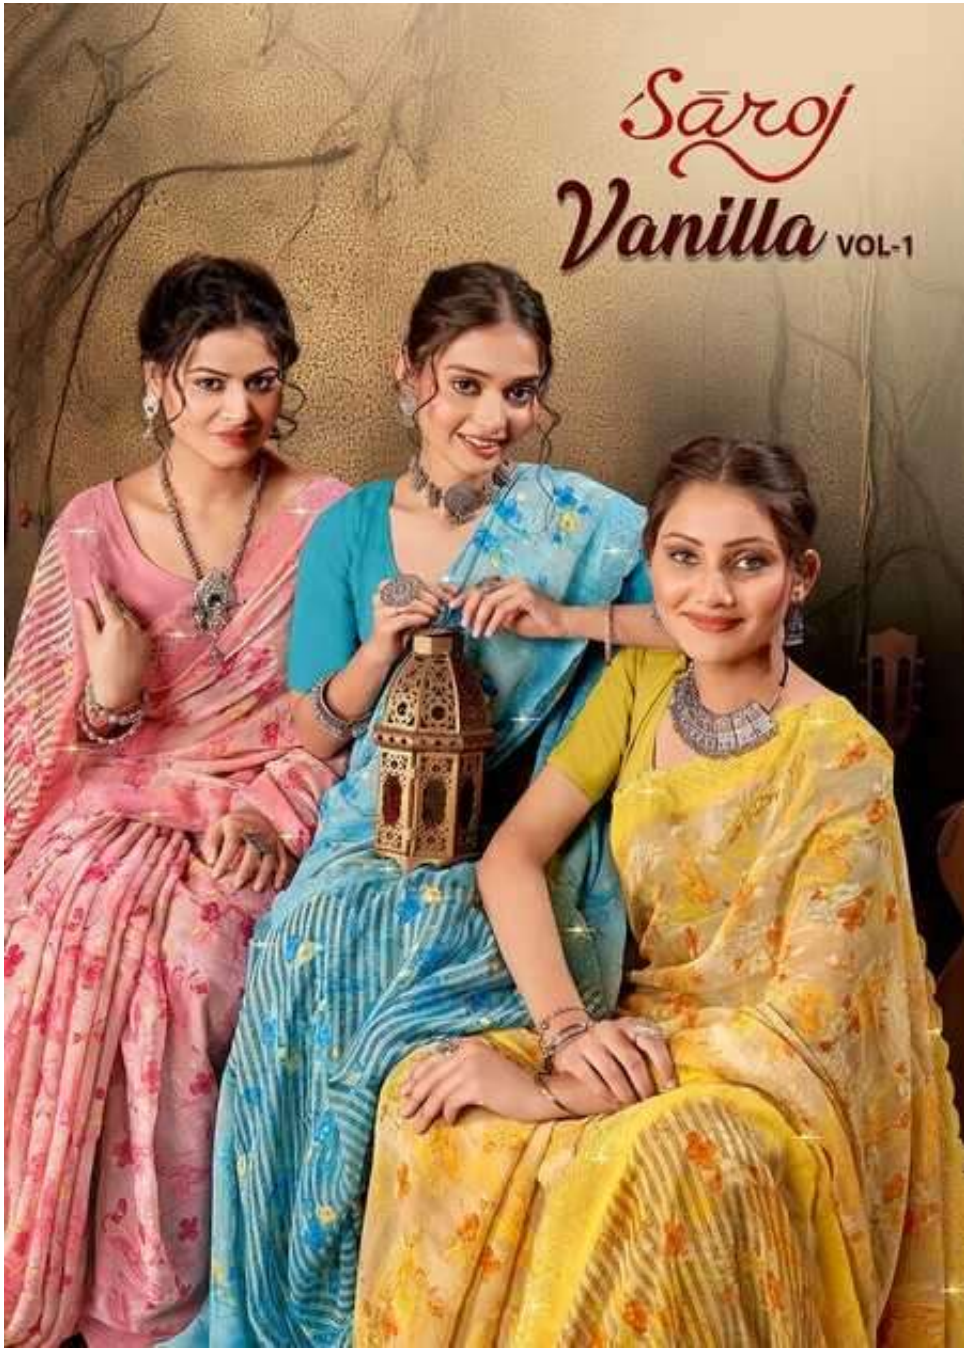

*Saroj*  
*Vanilla* VOL-1

1007

1008

*Saroj*  
*Vanilla* VOL-1

# Saroj The Beautiful Queen

FASHION BY DESIGN this beige coloured saree from party will do wonders to your entire look. The **ATTRA** **THE WORK** all over this saree makes it just hard to miss. This **BEAUTIFUL SAREE** will allow you to stay comfortable during parties.

FASHION BY DESIGN this beige coloured saree from party will do wonders to your entire look. The **ATTRA** **THE WORK** all over this saree makes it just hard to miss. This **BEAUTIFUL SAREE** will allow you to stay comfortable during parties.