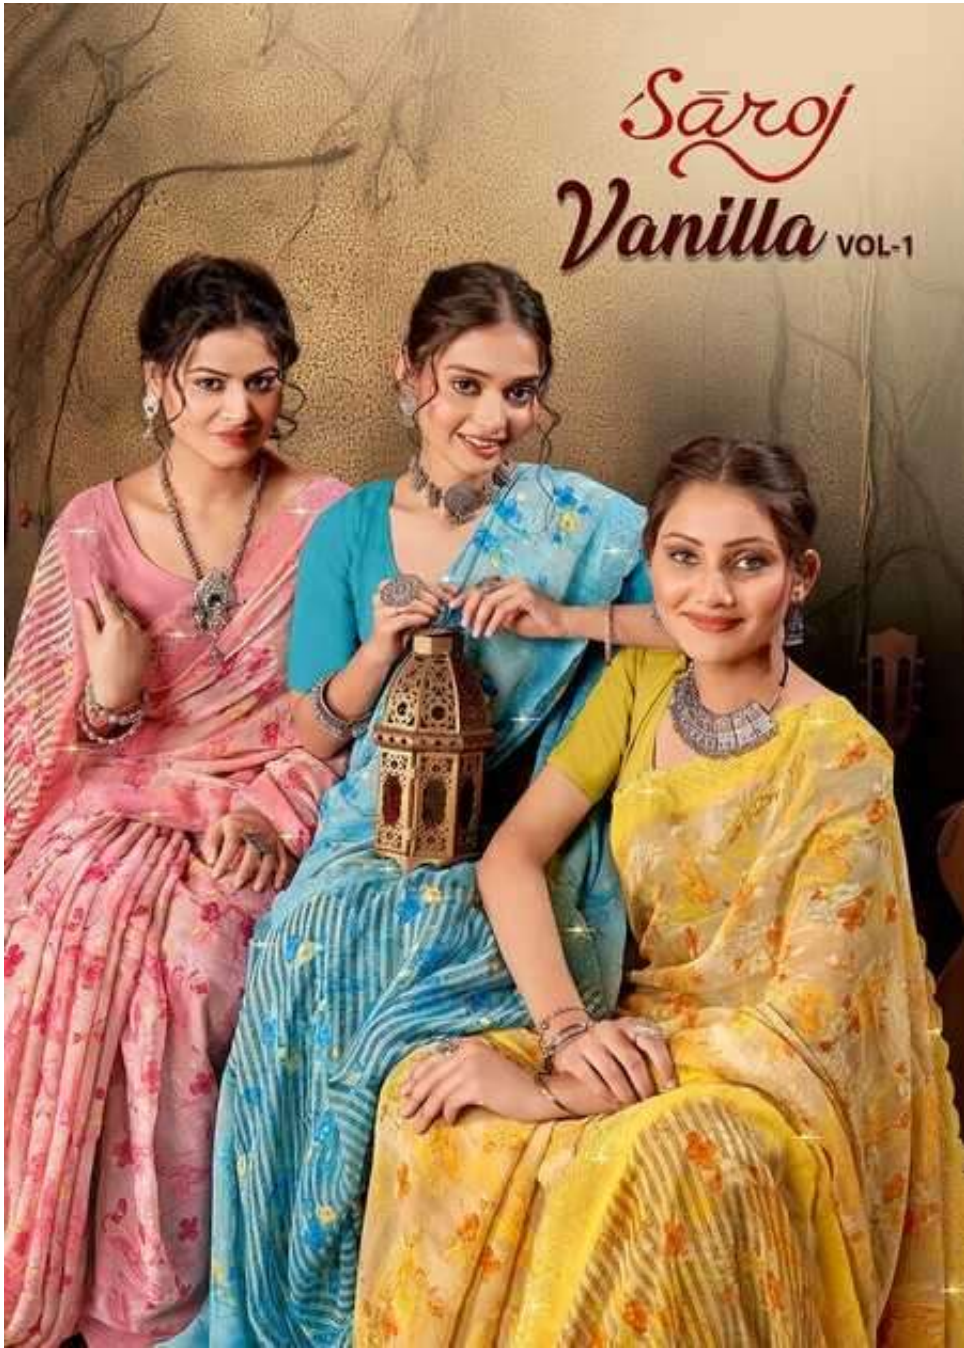

Saroj
Vanilla VOL-1

1007

1008

Saroj
Vanilla VOL-1

Saroj The Beautiful Queen

FASHION BY DESIGN this beige coloured saree from party will do wonders to your entire look. The **ATTRA** **THE WORK** all over this saree makes it just hard to miss. This **BEAUTIFUL SAREE** will allow you to stay comfortable during parties.

FASHION BY DESIGN this beige coloured saree from party will do wonders to your entire look. The **ATTRA** **THE WORK** all over this saree makes it just hard to miss. This **BEAUTIFUL SAREE** will allow you to stay comfortable during parties.