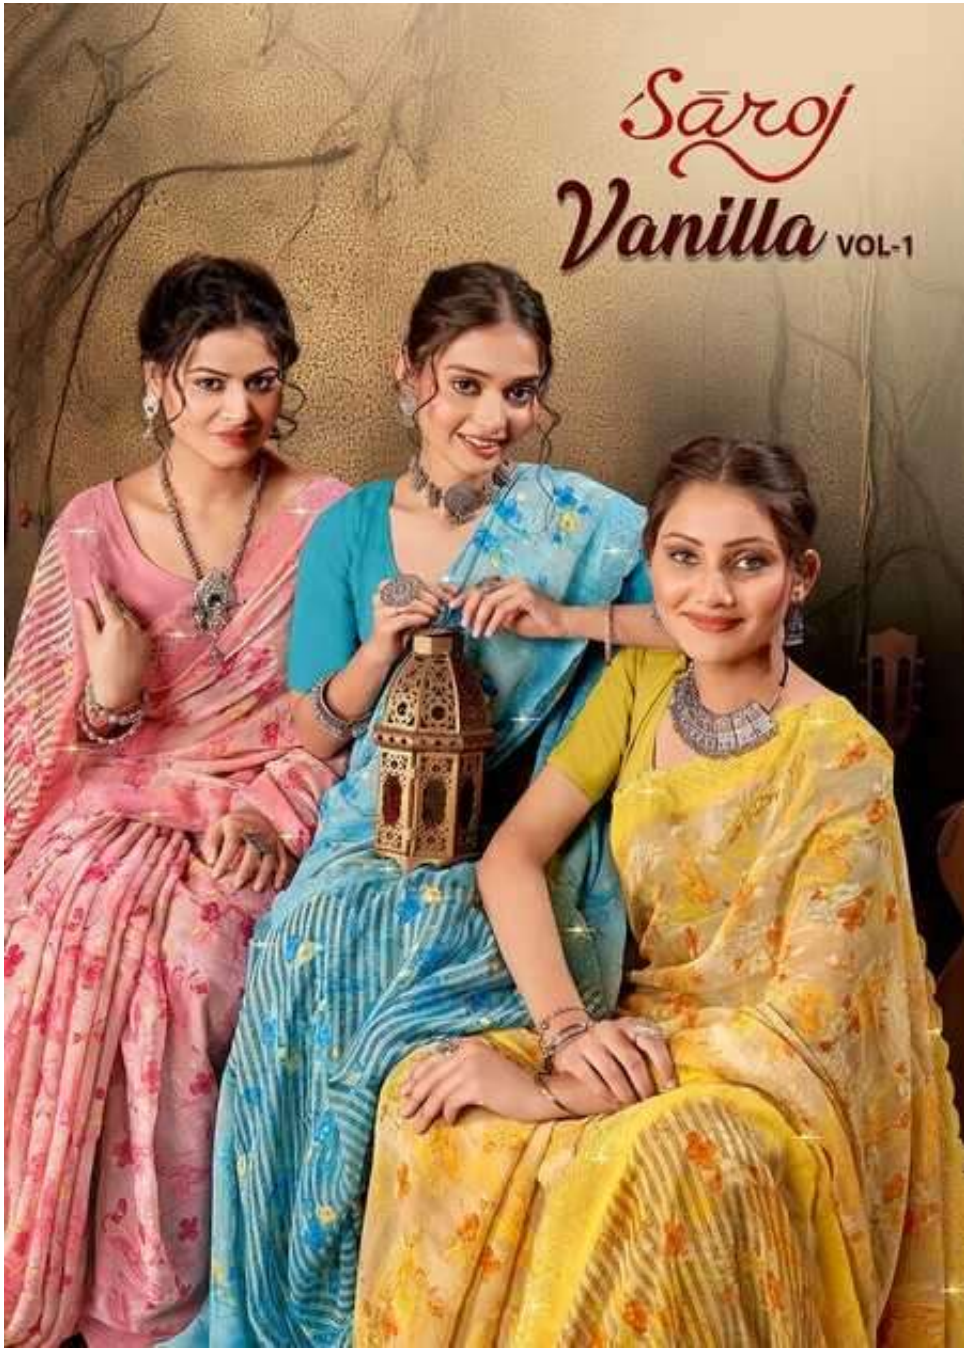

Saroj
Vanilla VOL-1

1007

1008

Saroj
Vanilla VOL-1

Saroj

The Beautiful Queen

FASHION BY DESIGN this beige coloured saree from party will do wonders to your entire look. The **ATTRA** **THE WORK** all over this saree makes it just hard to miss. This **BEAUTIFUL SAREE** will allow you to stay comfortable during parties.

FASHION BY DESIGN this beige coloured saree from party will do wonders to your entire look. The **ATTRA** **THE WORK** all over this saree makes it just hard to miss. This **BEAUTIFUL SAREE** will allow you to stay comfortable during parties.