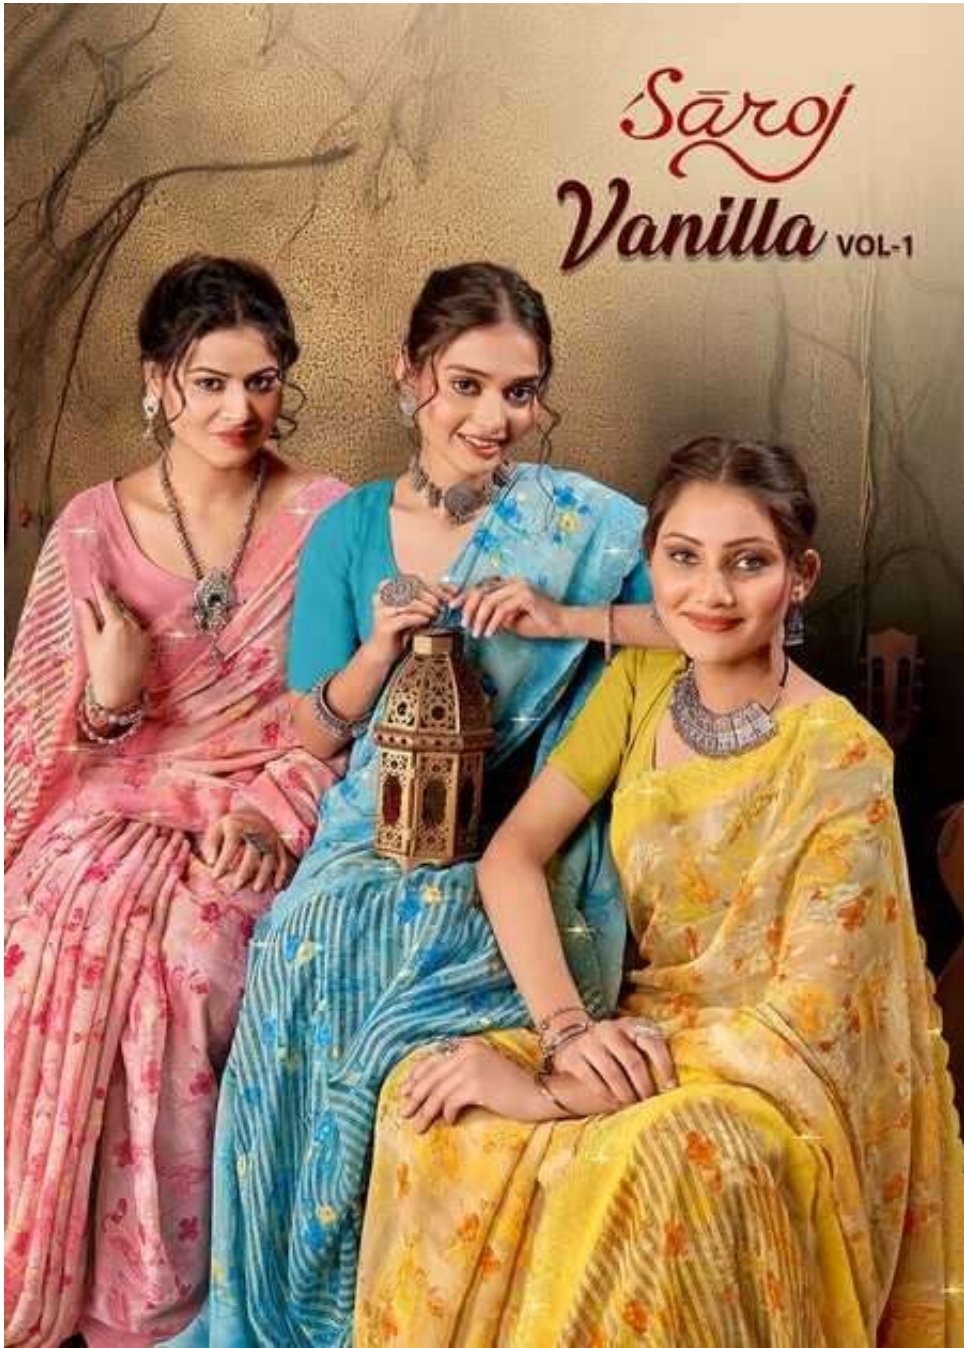

*Saroj*  
*Vanilla* VOL-1

1007

1008

*Saroj*  
*Vanilla* VOL-1

## The Beautiful Queen

FASHION BY DESIGN this beige coloured saree from party will do wonders to your entire look. The **ATTRA** **THE WORK** all over this saree makes it just hard to miss. This **BEAUTIFUL SAREE** will allow you to stay comfortable during parties.