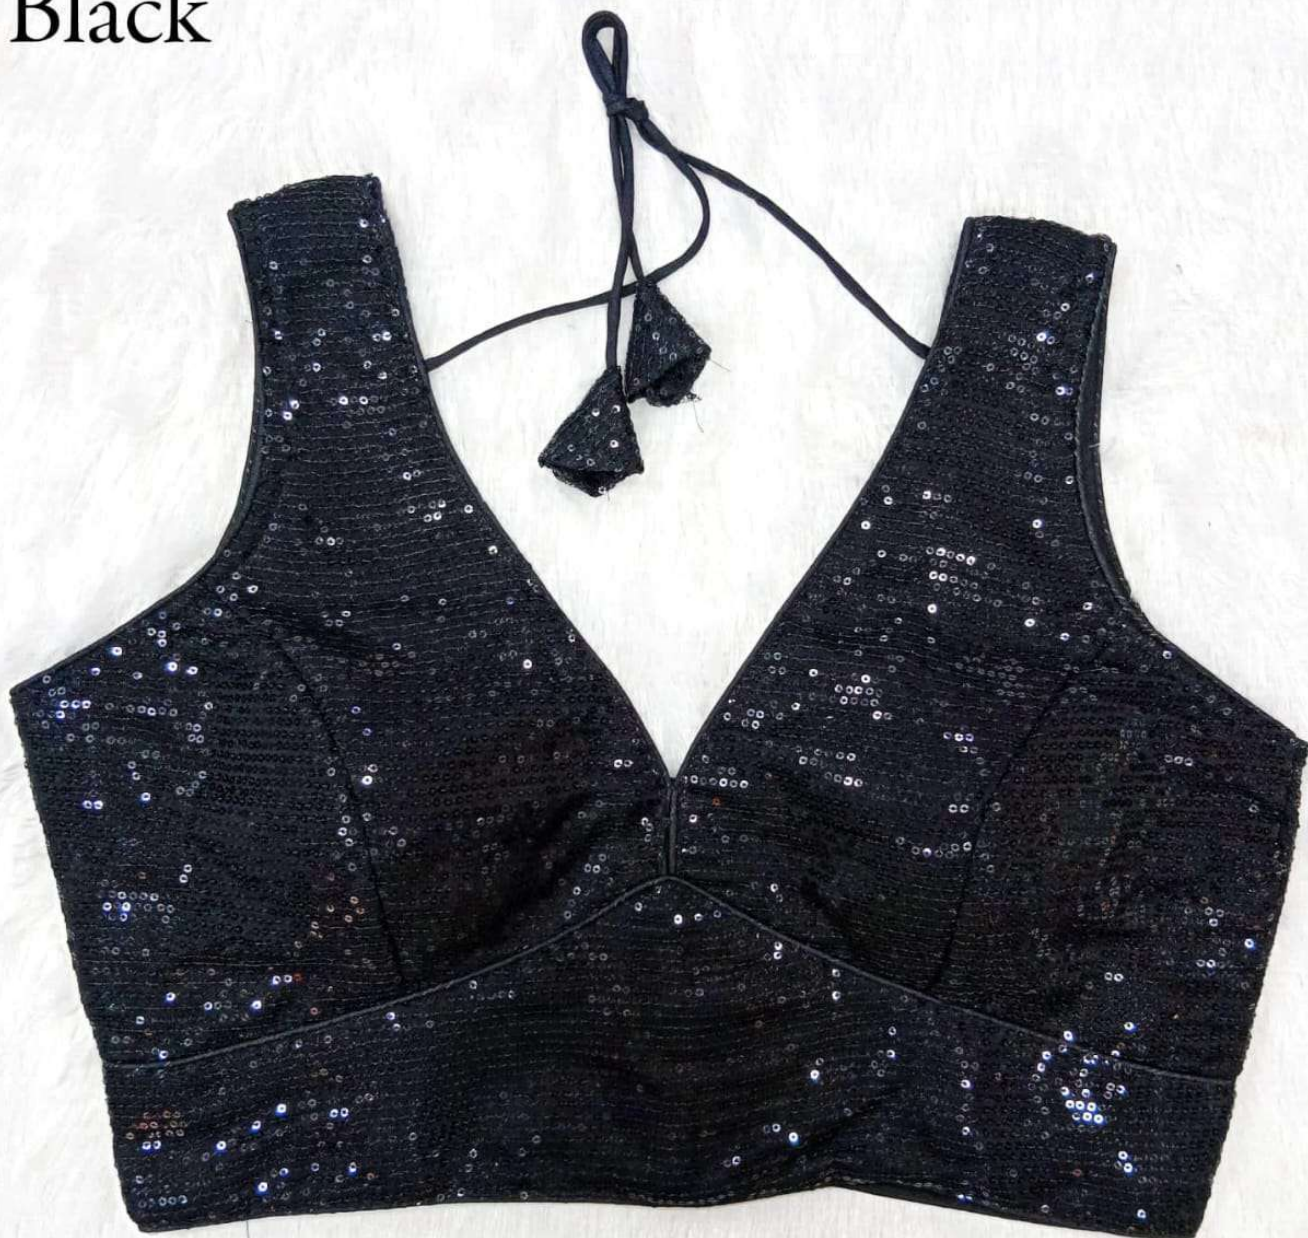

Rani

Back View

M-Peach

Silver

Green

Red

Yellow

Rani

Chiku Gold

Black

Back View

Black

Red

Green

Rani

Yellow

# Chiku Gold

Silver

M-Peach