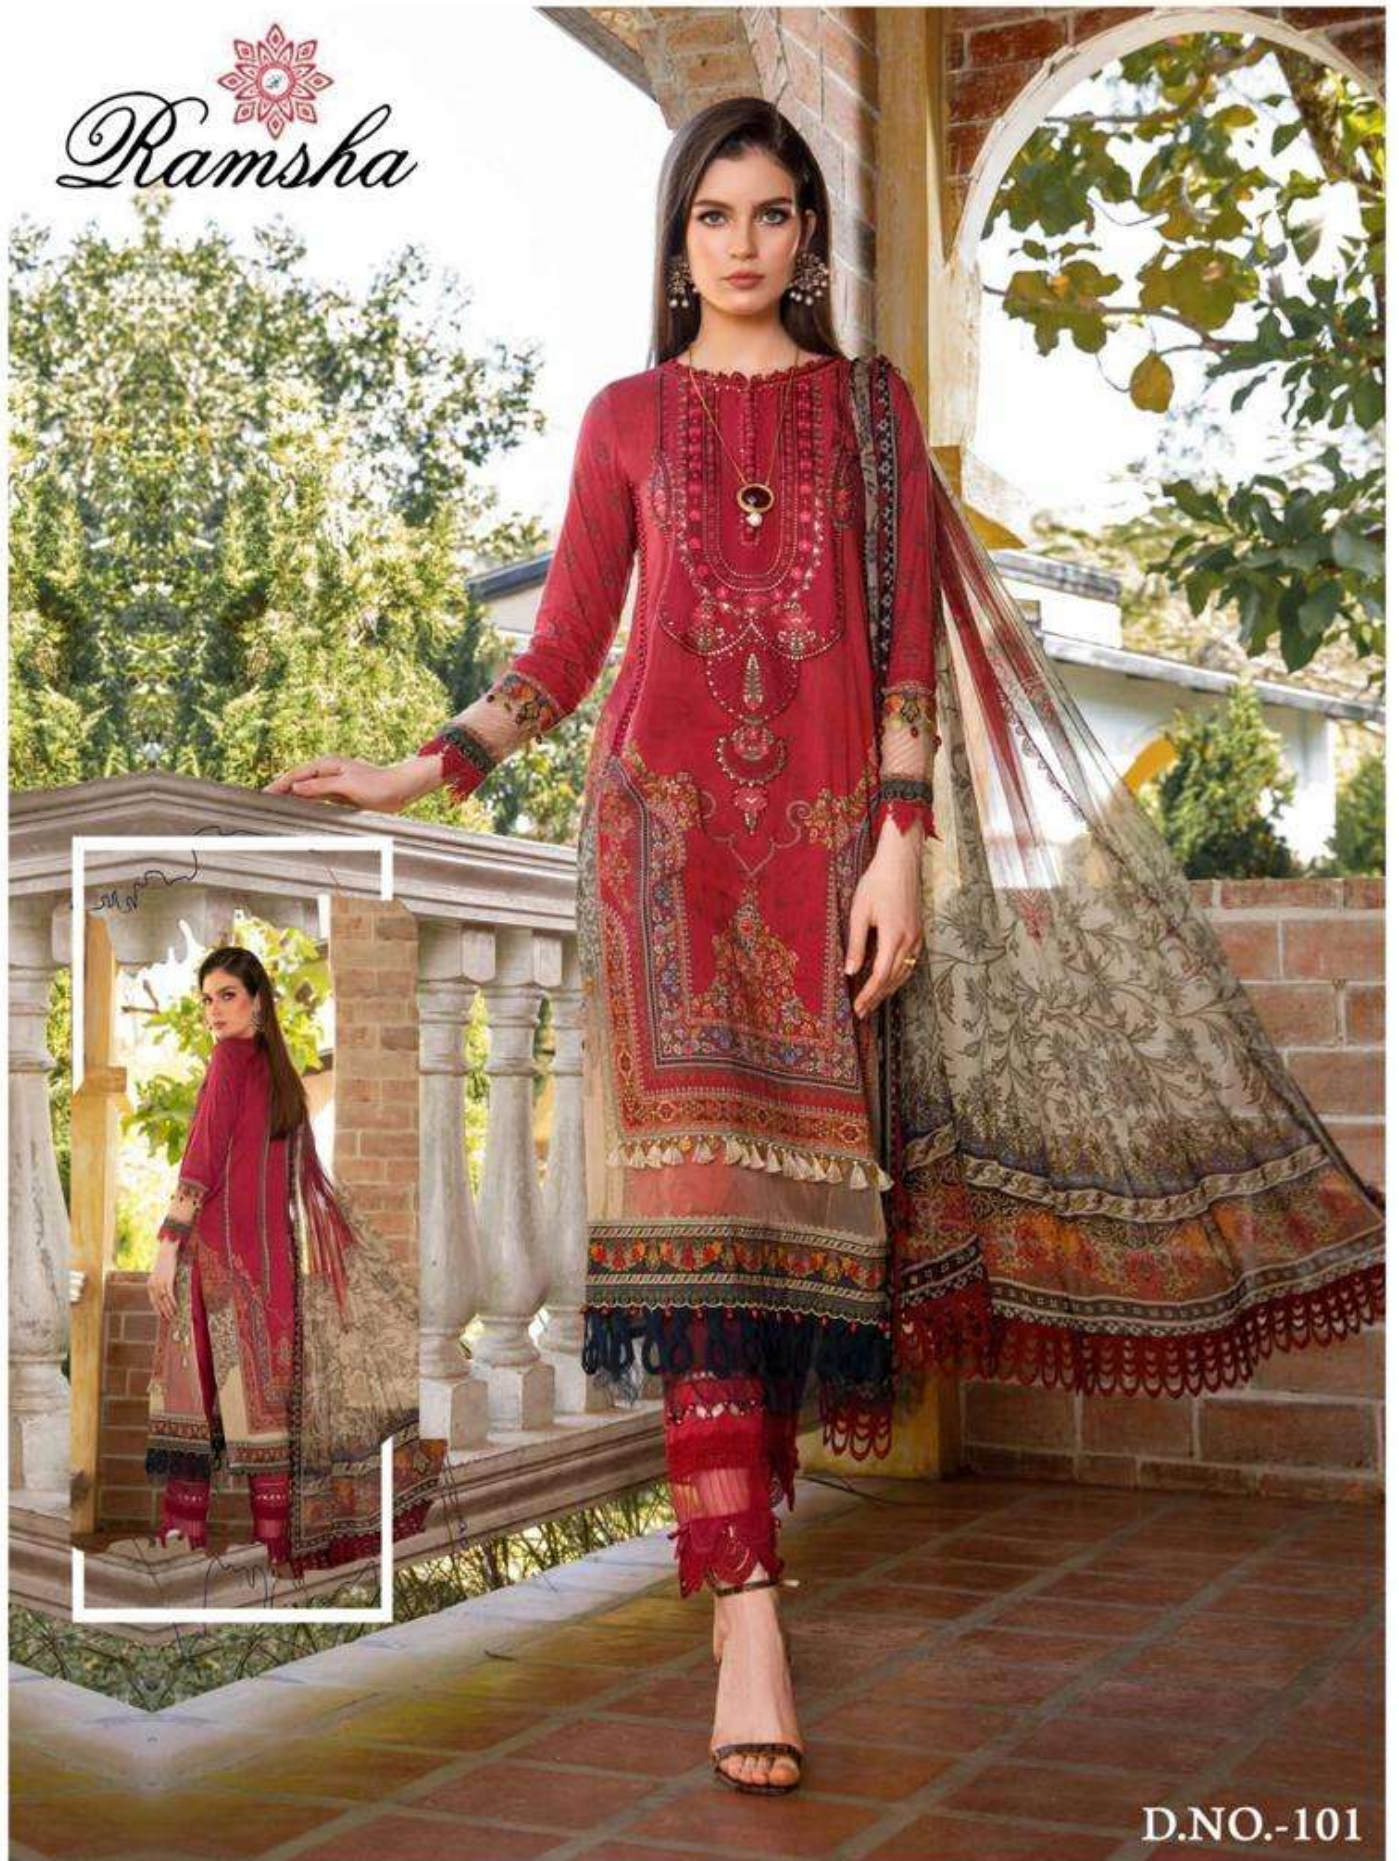

Ramsha

D.NO.-101