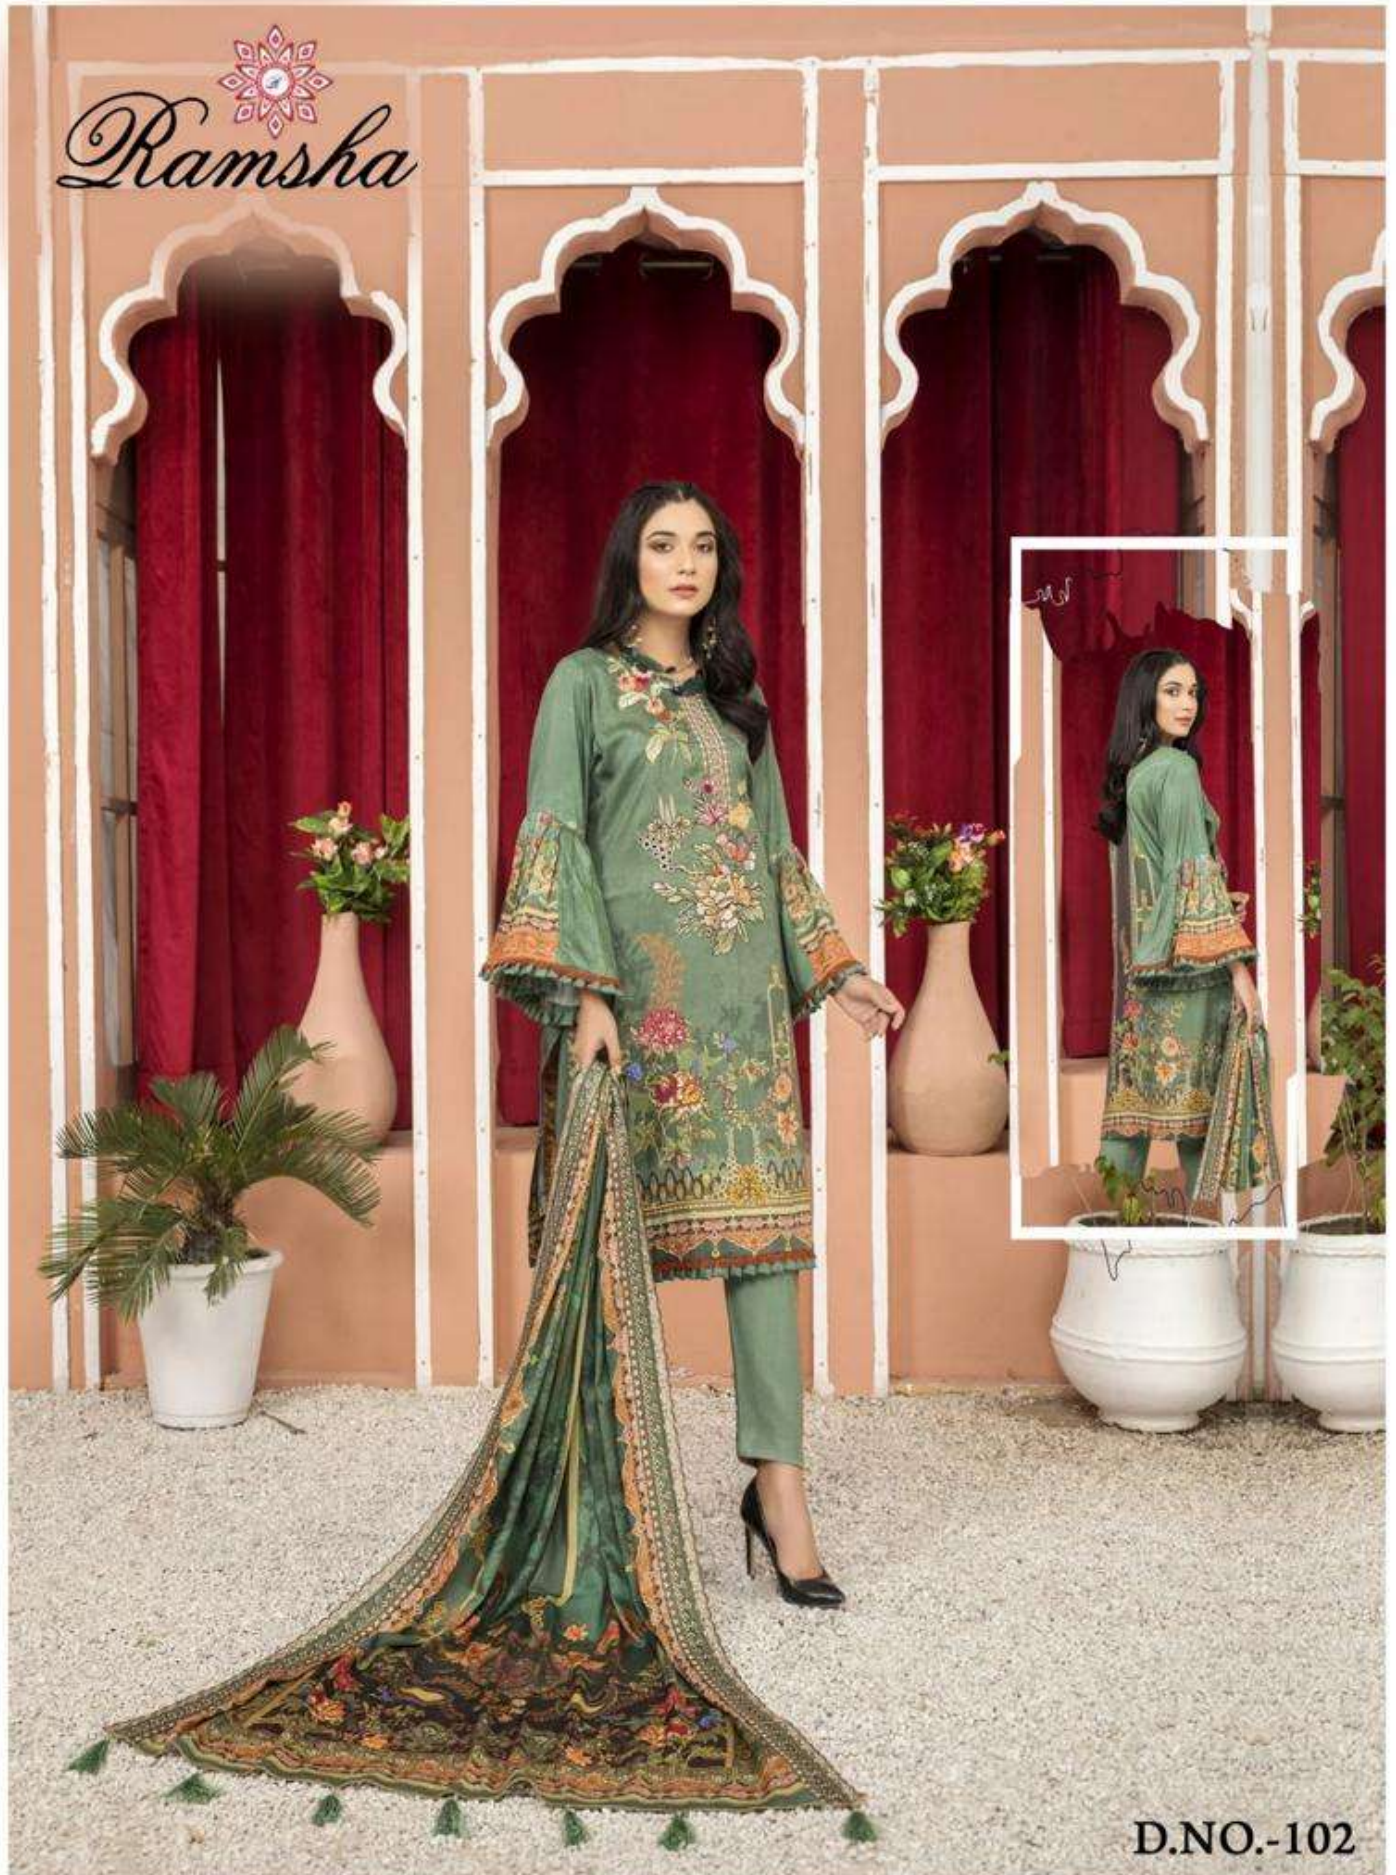

Ramsha

D.NO.-102