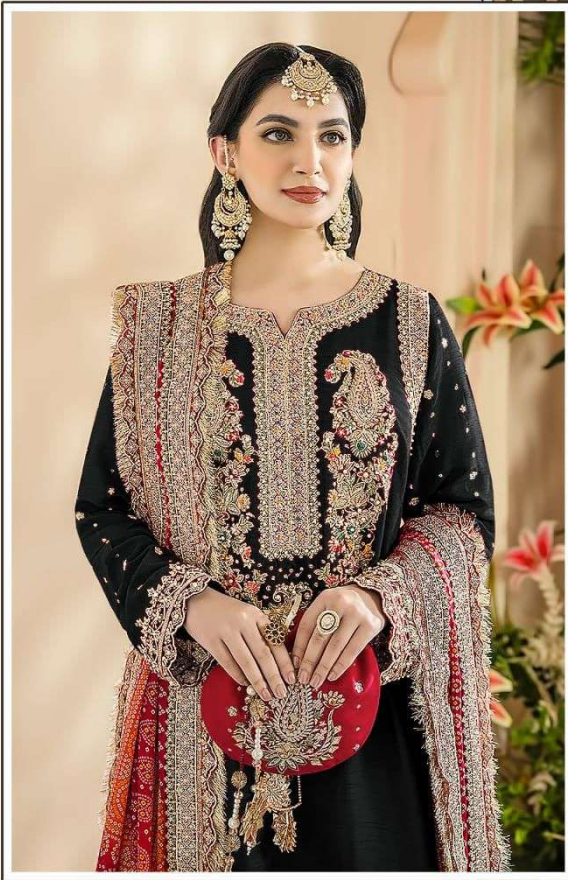

TOP:- FOX GEORGETTE
DUPATTA:- CHINON DIGITAL PRINTED
WITH EMBROIDERY
BOTTOM / INNER:- SANTOON

S-5065

TOP:- FOX GEORGETTE
DUPATTA:- CHINON DIGITAL PRINTED
WITH EMBROIDERY
BOTTOM / INNER:- SANTOON

S-5065

TOP: FOX GEORGETTE
CHIFFON LIGITAL
WITH EMBROIDERY
BOTTOM / INNER: SANDOLIN