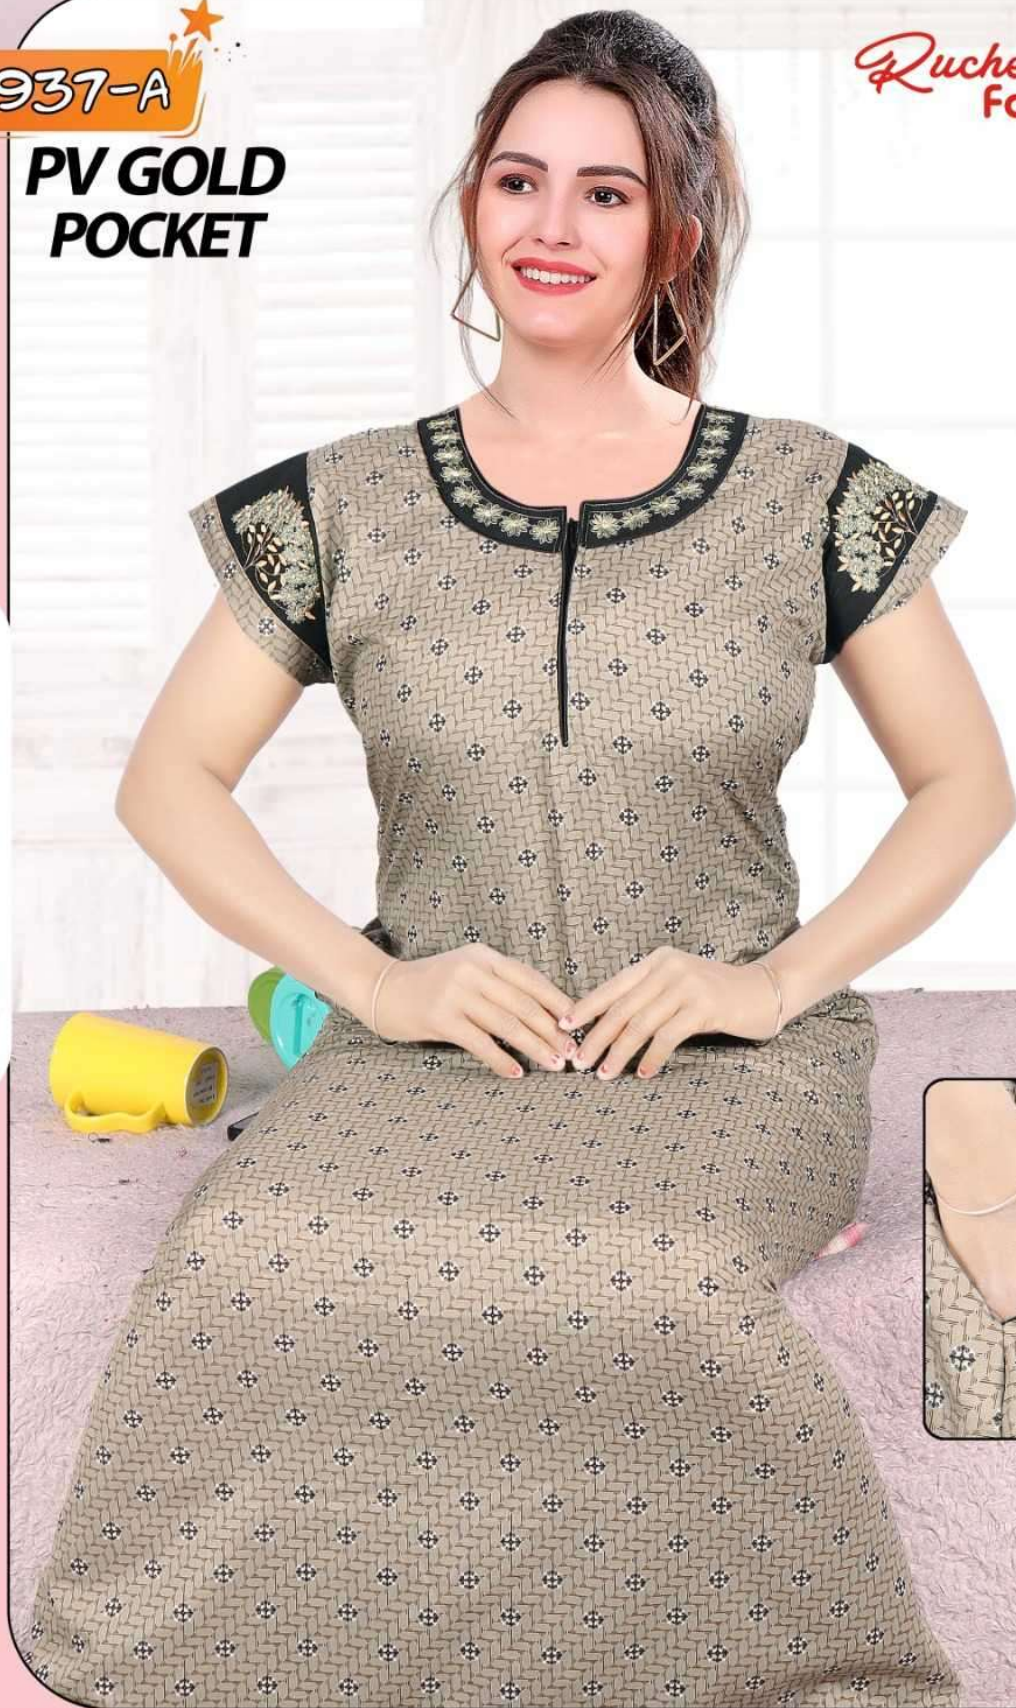

8858-C

Ruchee Fashion™

PV GOLD
POCKET

PREMIUM LOUNGE WEAR

8937-A

**PV GOLD
POCKET**

Ruchee
Fashion™

PREMIUM LOUNGE WEAR