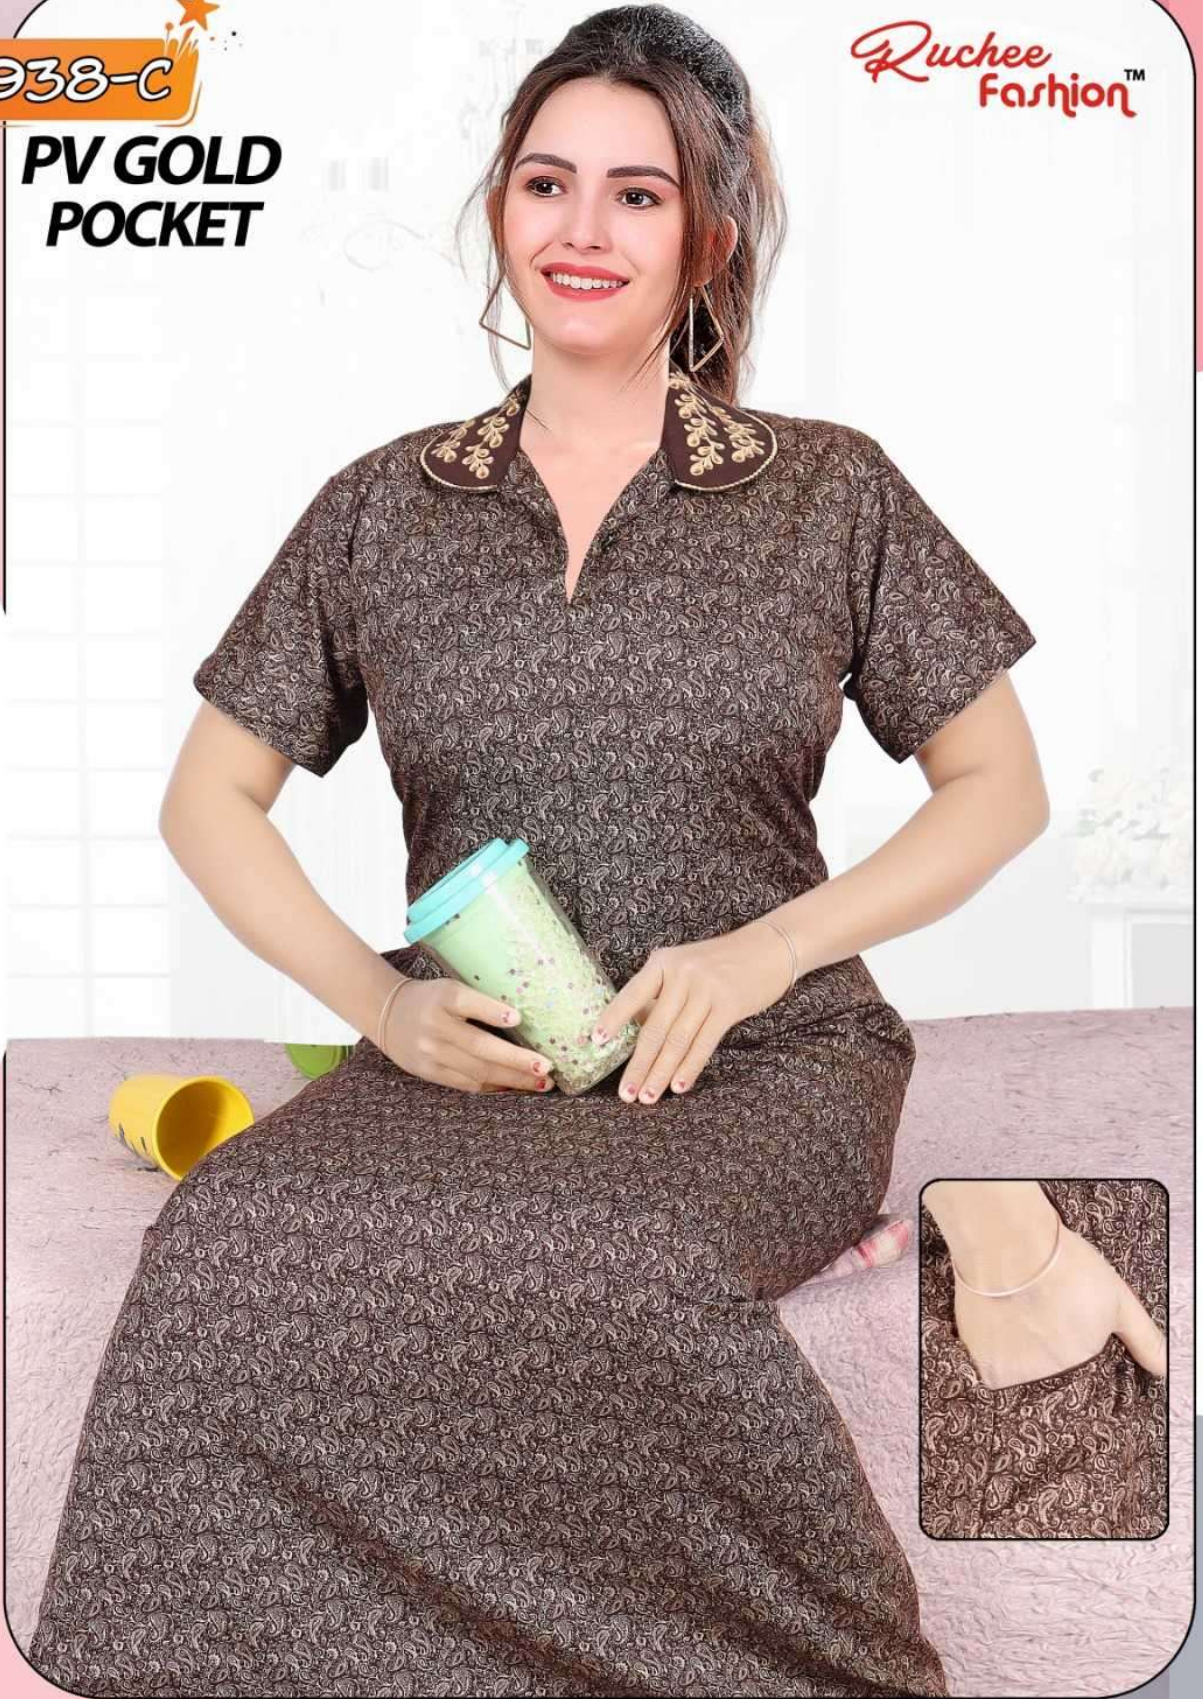

8936-C

**PV GOLD
POCKET**

Ruchee
Fashion™

PREMIUM LOUNGE WEAR

8938-C

**PV GOLD
POCKET**

Ruchee
Fashion™

PREMIUM LOUNGE WEAR