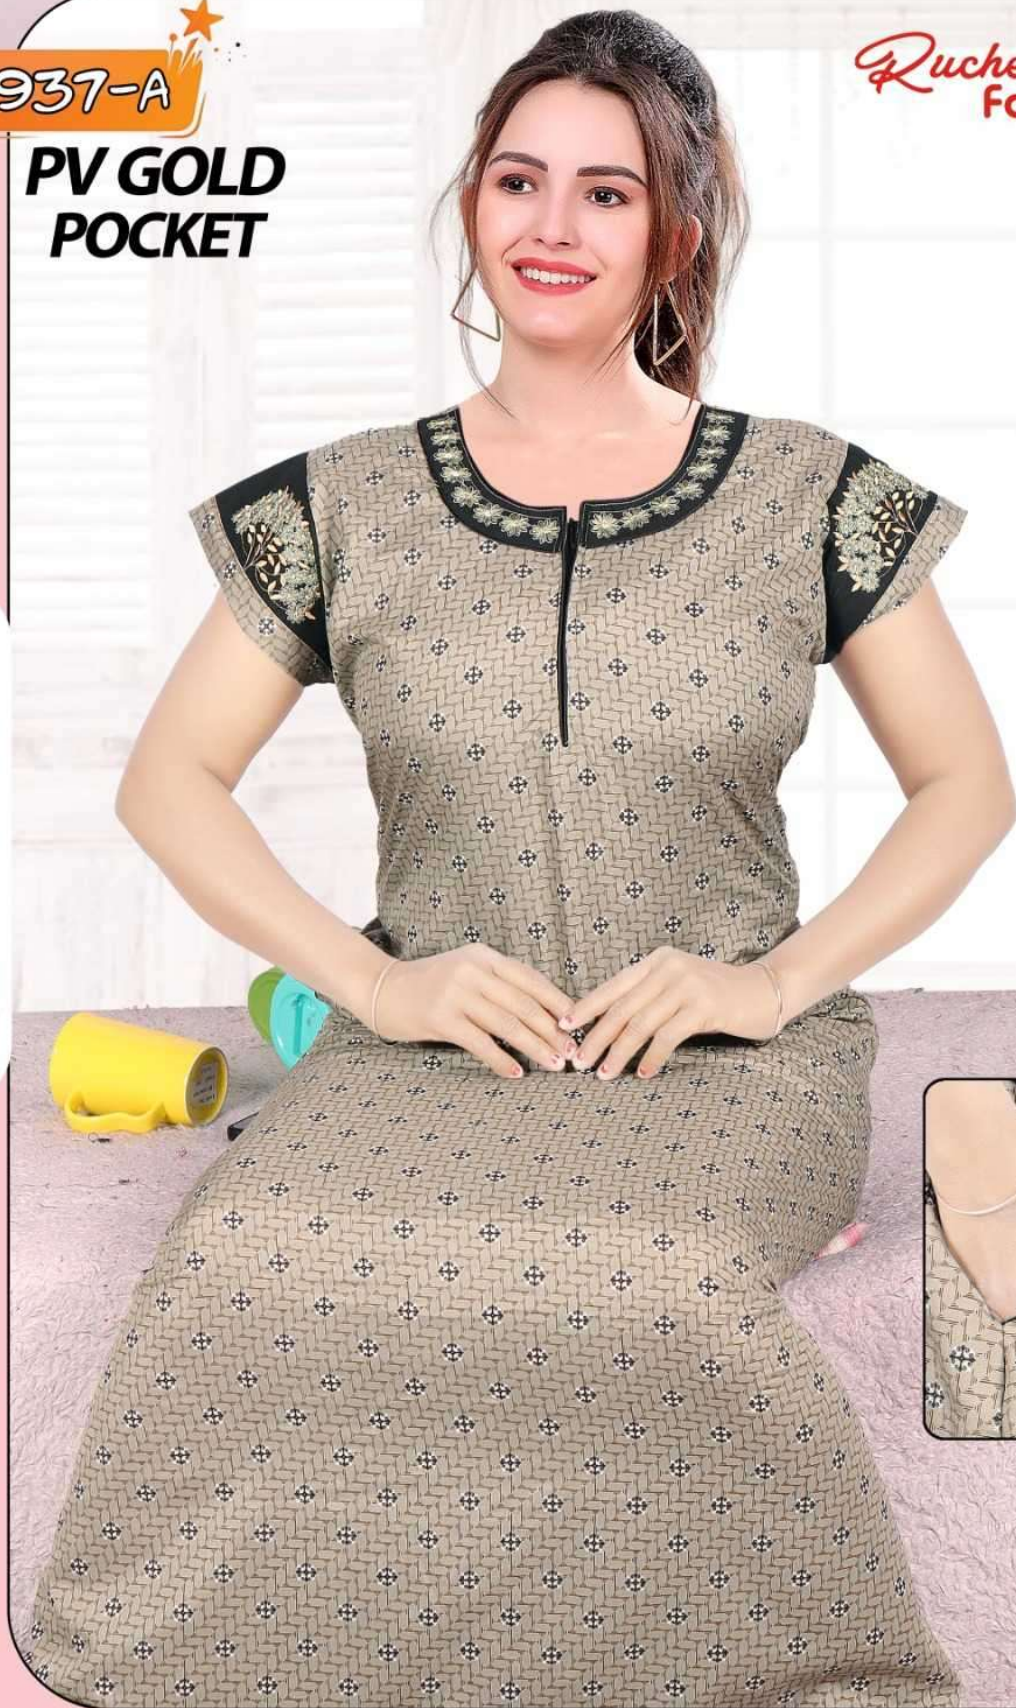

8937-A

**PV GOLD
POCKET**

Ruchee
Fashion™

PREMIUM LOUNGE WEAR

8858-B

**PV GOLD
POCKET**

Ruchee
Fashion™

PREMIUM LOUNGE WEAR