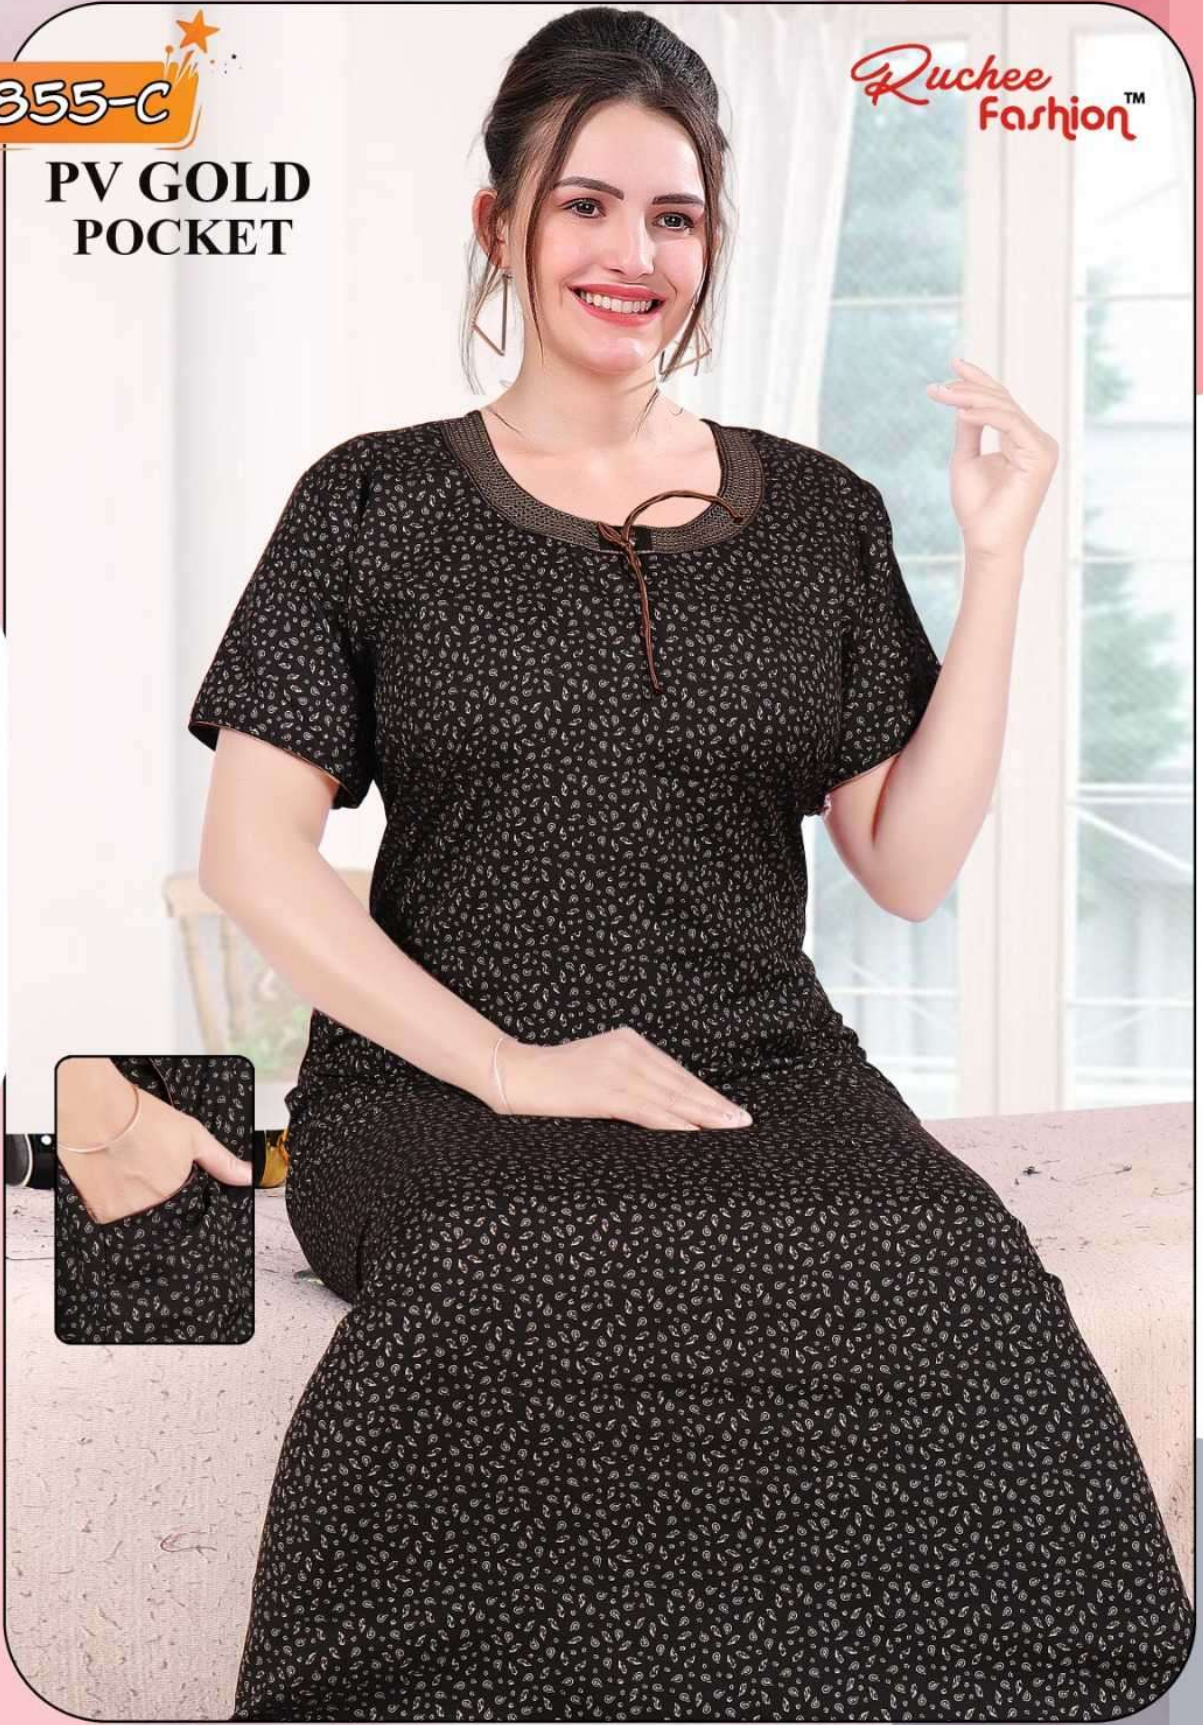

8939-A

**PV GOLD
POCKET**

Ruchee
Fashion™

PREMIUM LOUNGE WEAR

8855-C

PV GOLD
POCKET

Ruchee
Fashion™

PREMIUM LOUNGE WEAR