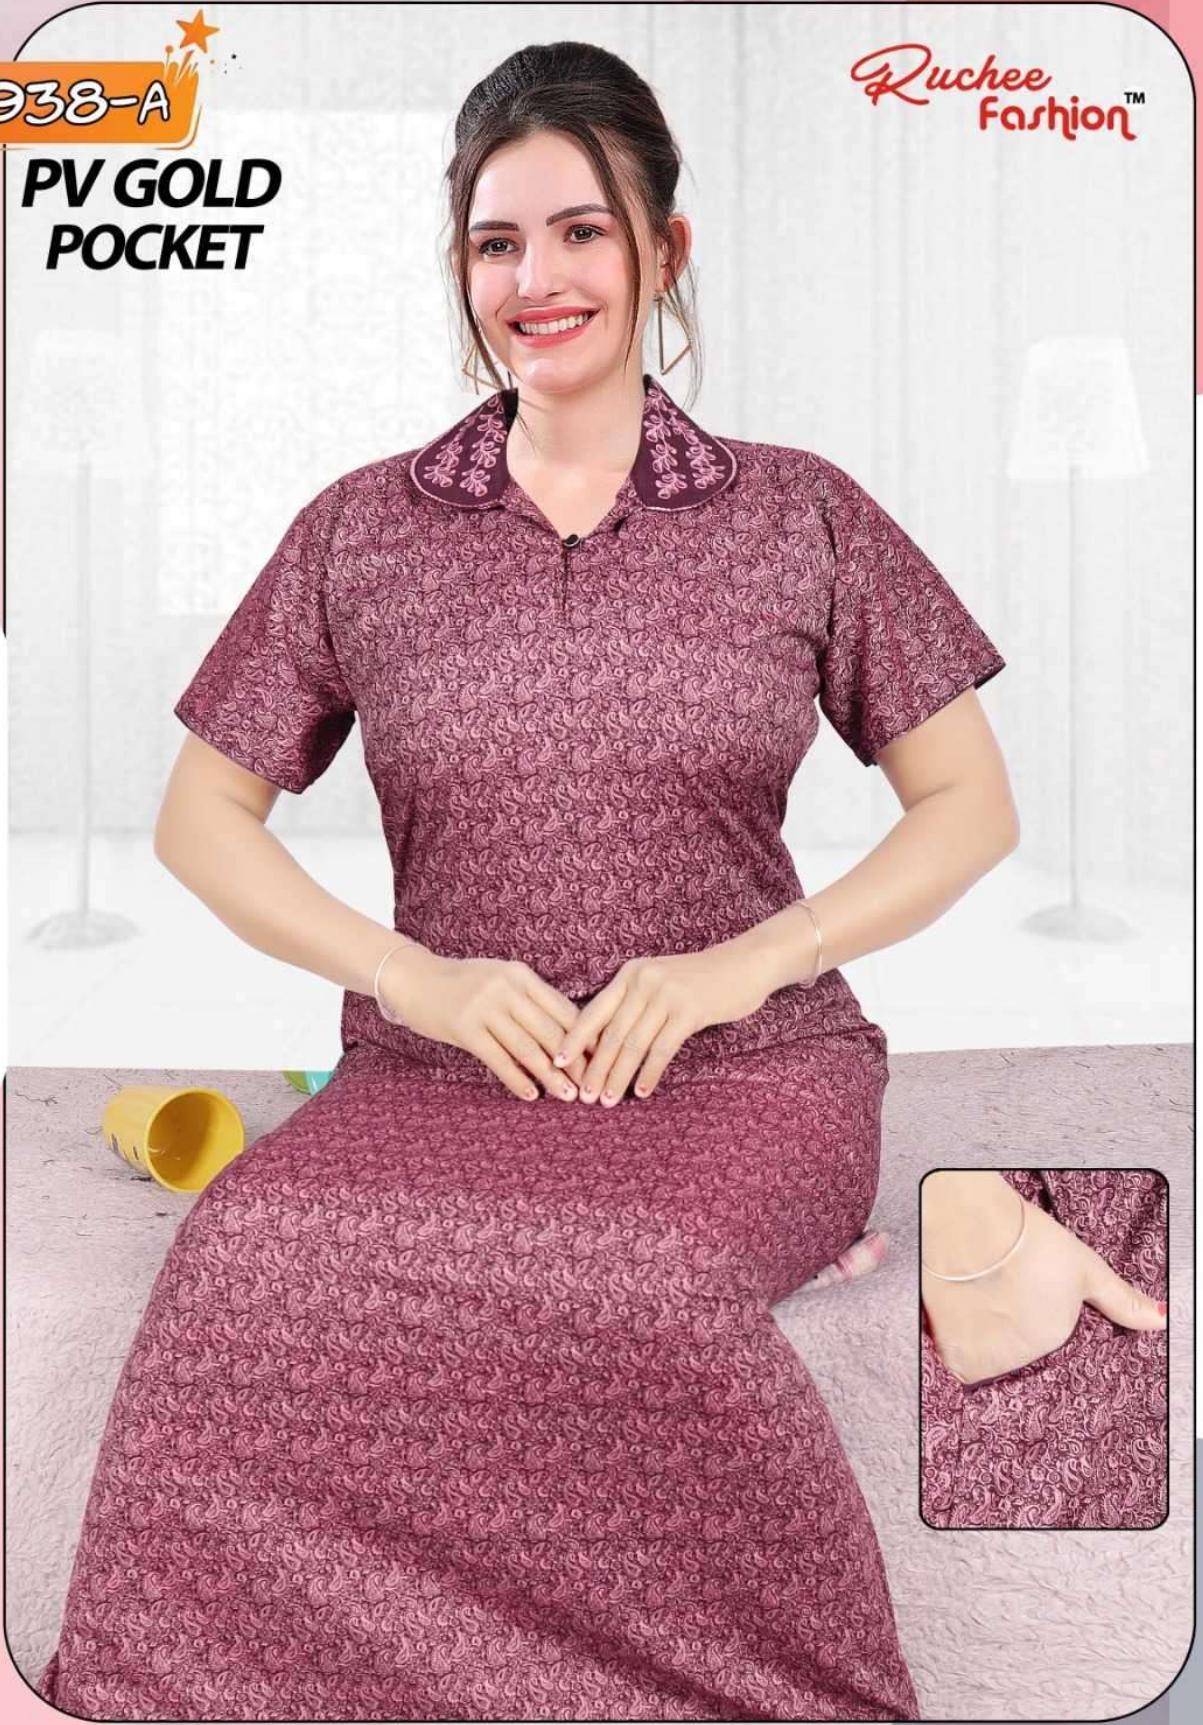

8938-A

**PV GOLD
POCKET**

Ruchee
Fashion™

PREMIUM LOUNGE WEAR