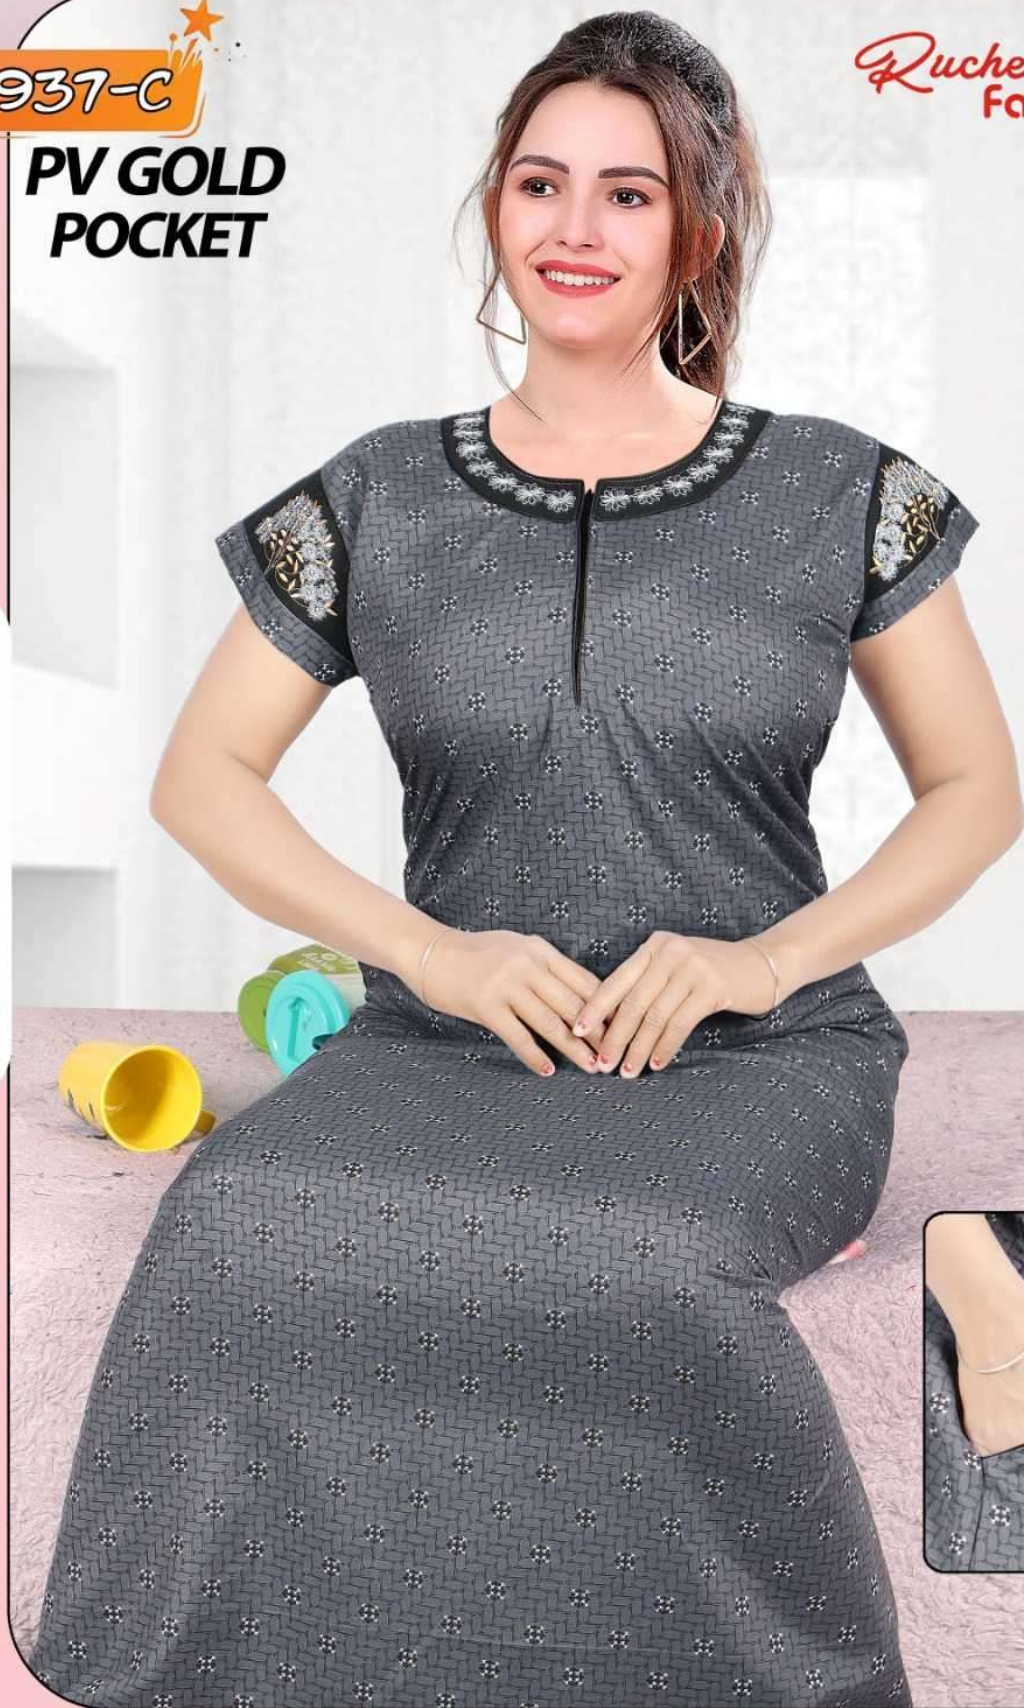

8937-C

**PV GOLD
POCKET**

Ruchee
Fashion™

PREMIUM LOUNGE WEAR