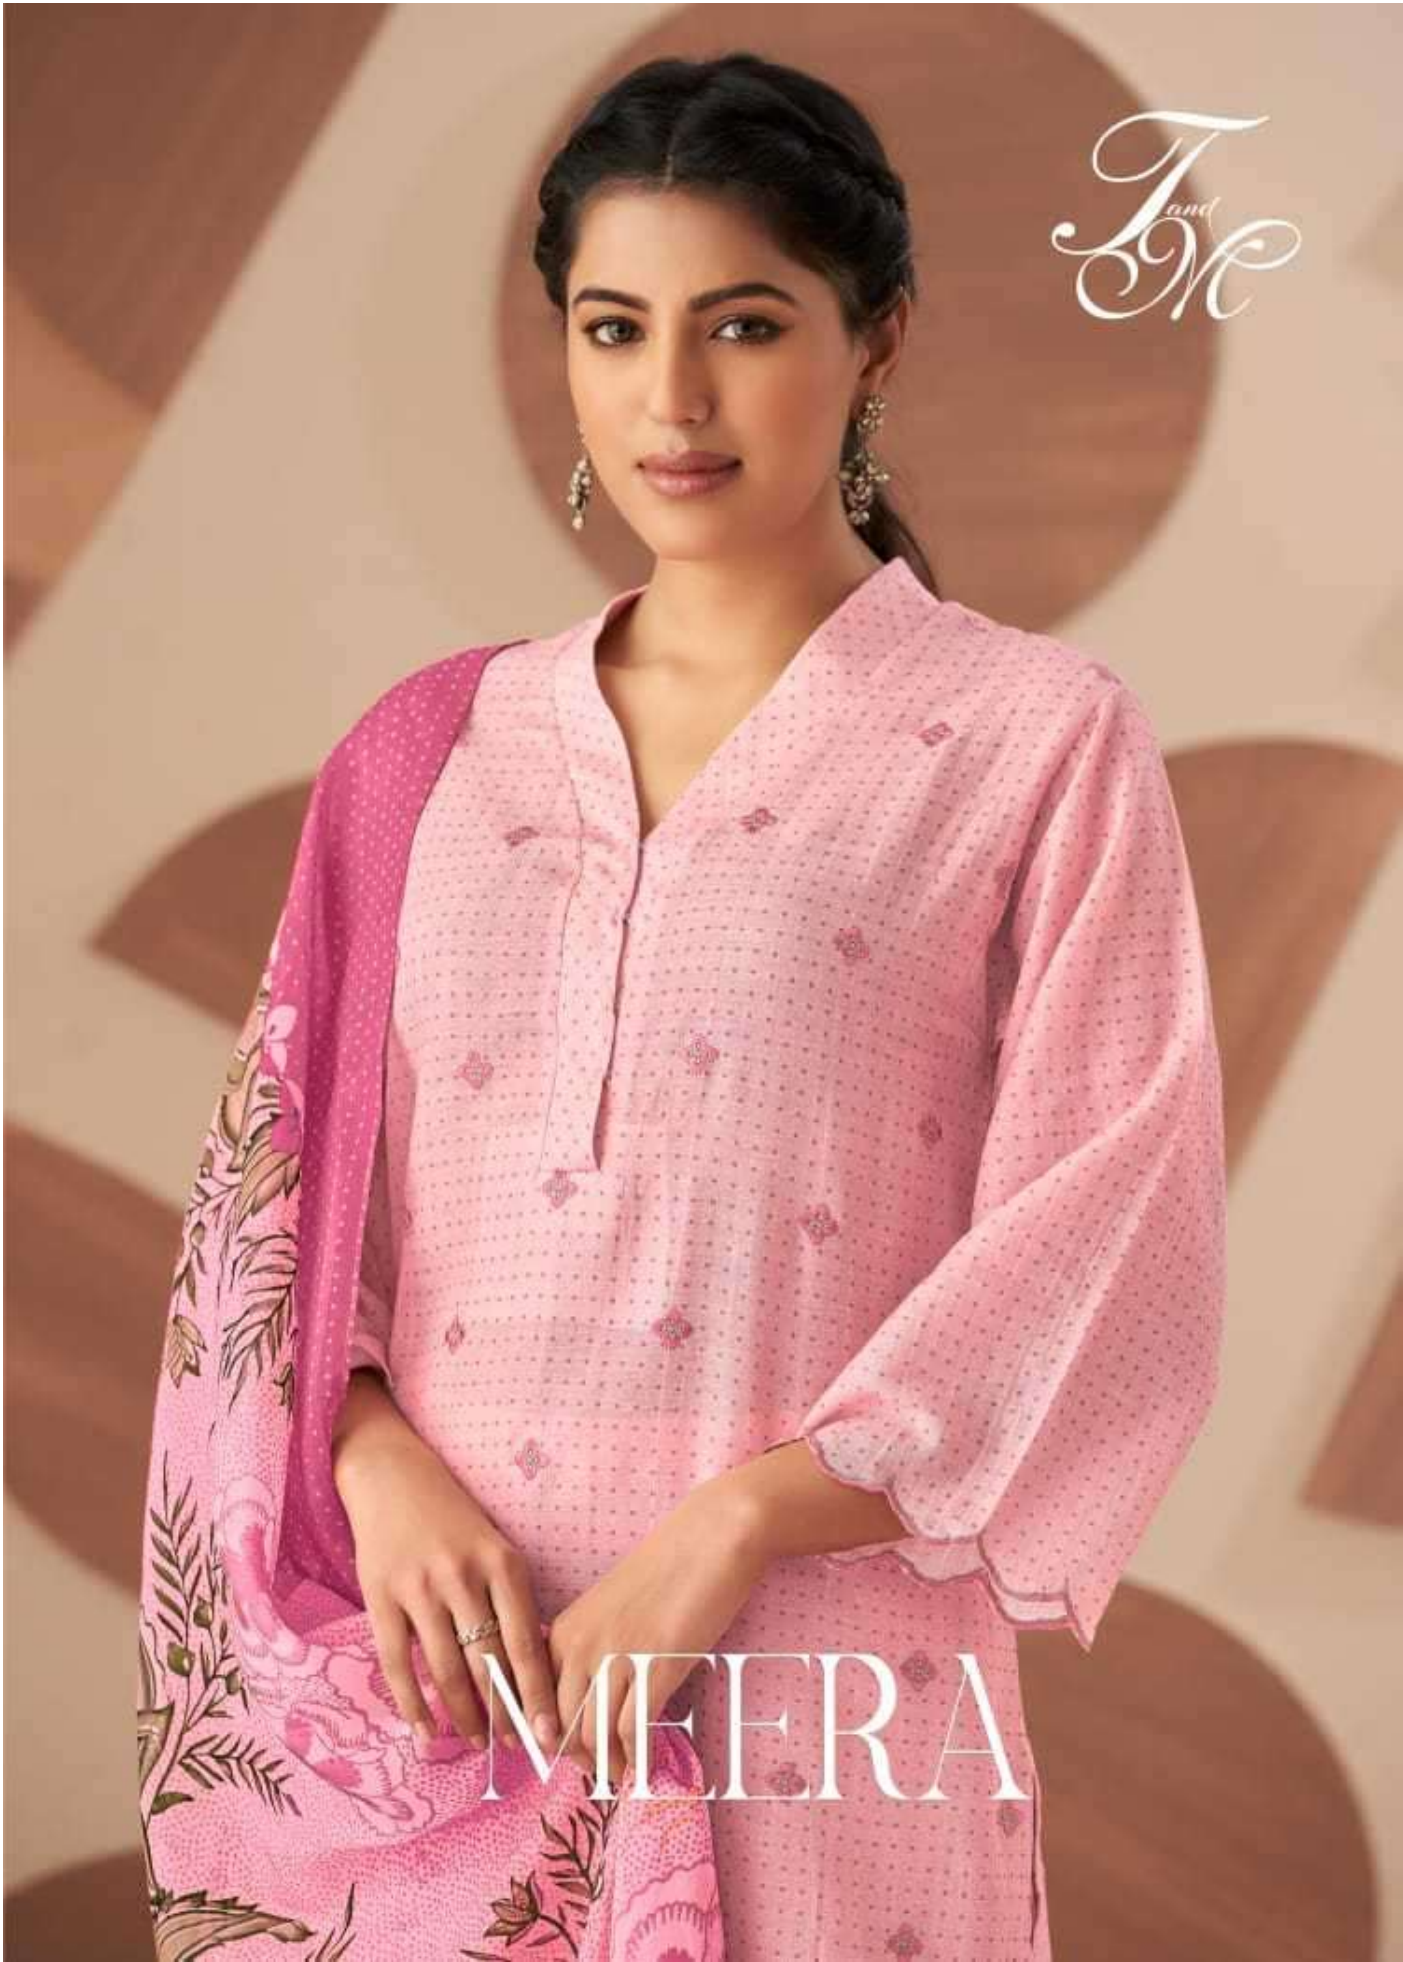

*J and M*

MEERA

MEERA

*by*  
**Tr**

639

669

*F*

MEERA

## DESCRIPTION

TOP - VISCOSE LINEN PATTERN DIGITAL PRINT WITH EMBROIDERY

BOTTOM - MULBERRY SATIN

DUPATTA - ORGENZA SILK DUPATTA DIGITAL PRINTED

RATE

**{ RS, 1995/- }**

**A SET OF 1 DESIGN x 2 COLORWAY**

**TOTAL SUITS = 02**