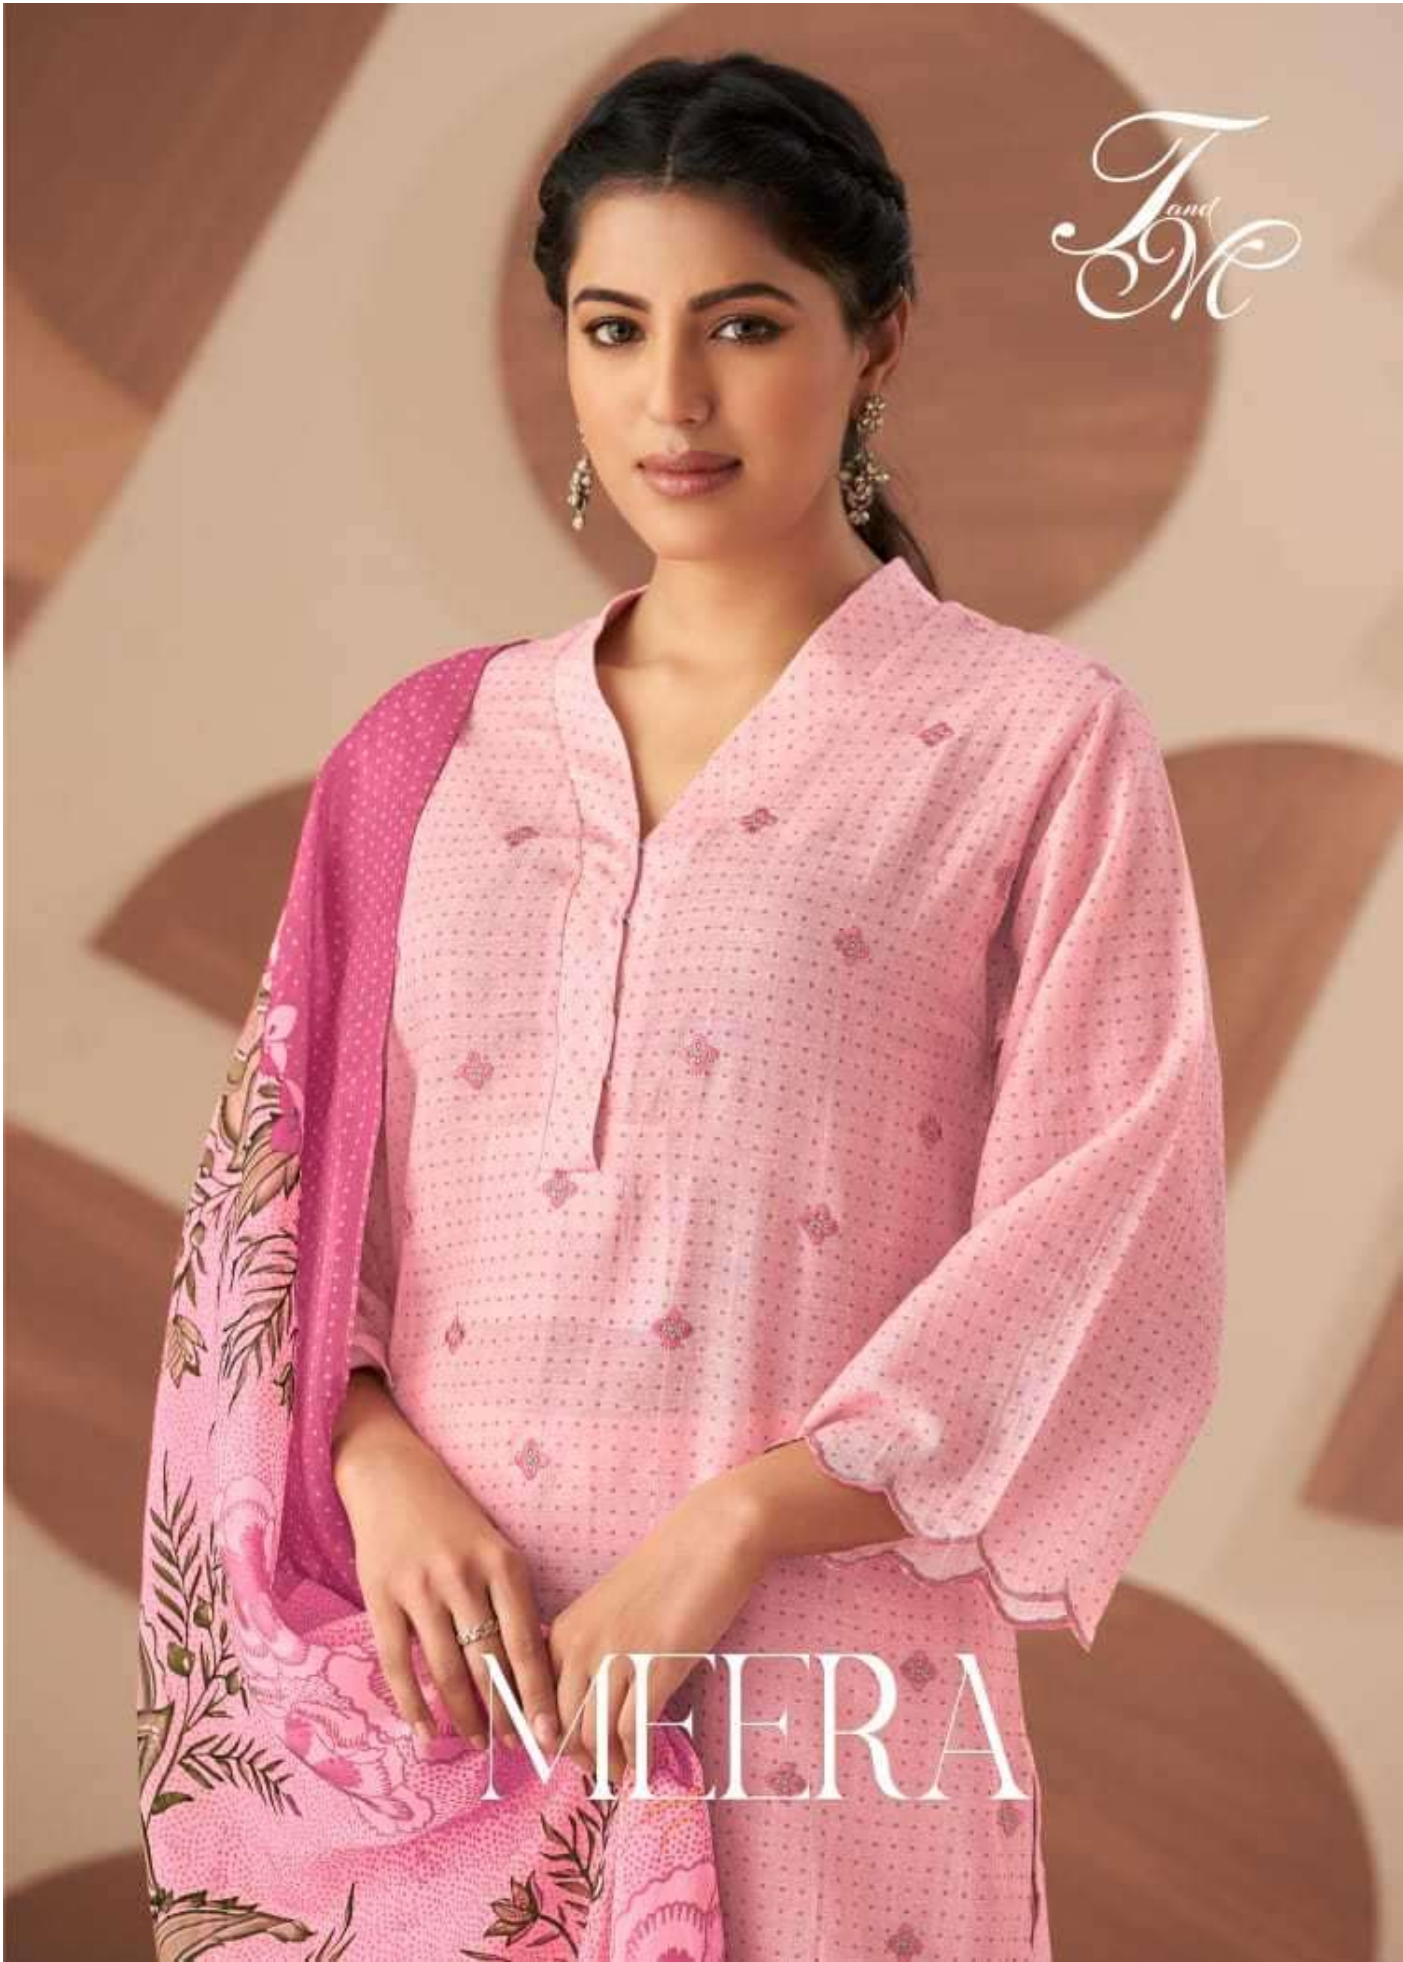

J and M

MEERA