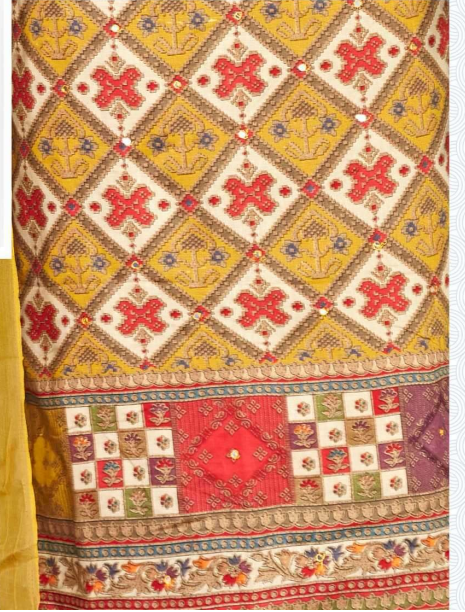

Gipson[®]

Rihana[♥]

D.NO.2549

Gipson®

Rihana♥

TOP :- PURE JAM SATIN PRINT
WITH MIRROR WORK

BOTTOM :- PURE REYON DYED

DUPATTA :- PURE BEMBERG PRINT

D.NO.2549-B

Gipson[®]

Rihana[♥]

D.No :- 2549

TOP :- PURE JAM SATIN PRINT
WITH MIRROR WORK

BOTTOM :- PURE REYON DYED

DUPATTA :- PURE BEMBERG PRINT

Gipson®

Rihana♡

TOP :- PURE JAM SATIN PRINT
WITH MIRROR WORK

BOTTOM :- PURE REYON DYED

DUPATTA :- PURE BEMBERG PRINT

D.NO.2549-D

Gipson®

Rihana♡

TOP :- PURE JAM SATIN PRINT
WITH MIRROR WORK

BOTTOM :- PURE REYON DYED

DUPATTA :- PURE BEMBERG PRINT

D.NO.2549-C

Gipson[®]

Rihana[♥]

D.NO.2549

Gipson®

Rihana♡