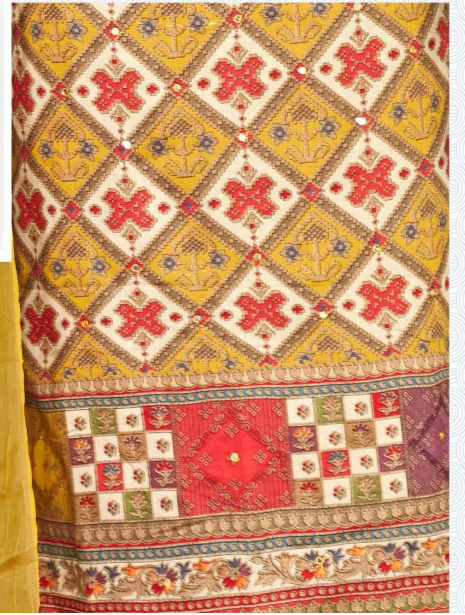

**Gipson**<sup>®</sup>

Rihana<sup>♥</sup>

D.NO.2549

**Gipson®**

*Rihana*♥

TOP :- PURE JAM SATIN PRINT  
WITH MIRROR WORK

BOTTOM :- PURE REYON DYED

DUPATTA :- PURE BEMBERG PRINT

D.NO.2549-B

**Gipson**<sup>®</sup>

Rihana<sup>♥</sup>

D.No :- 2549

TOP :- PURE JAM SATIN PRINT  
WITH MIRROR WORK

BOTTOM :- PURE REYON DYED

DUPATTA :- PURE BEMBERG PRINT

**Gipson®**

**Rihana**♡

TOP :- PURE JAM SATIN PRINT  
WITH MIRROR WORK

BOTTOM :- PURE REYON DYED

DUPATTA :- PURE BEMBERG PRINT

D.NO.2549-D

**Gipson®**

*Rihana*♥

TOP :- PURE JAM SATIN PRINT  
WITH MIRROR WORK

BOTTOM :- PURE REYON DYED

DUPATTA :- PURE BEMBERG PRINT

D.NO.2549-C

**Gipson**<sup>®</sup>

Rihana<sup>♥</sup>

D.NO.2549

**Gipson®**

**Rihana**♡