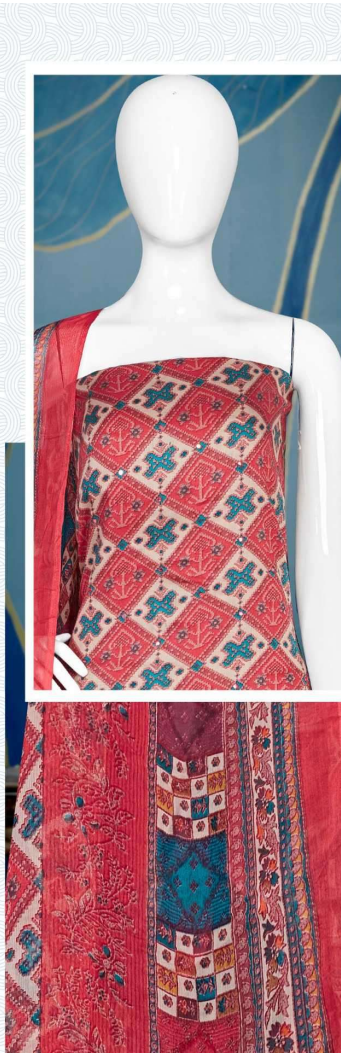

**Gipson**<sup>®</sup>

Rihana<sup>♥</sup>

D.NO.2549

**Gipson®**

**Rihana**♡

TOP :- PURE JAM SATIN PRINT  
WITH MIRROR WORK

BOTTOM :- PURE REYON DYED

DUPATTA :- PURE BEMBERG PRINT

D.NO.2549-B

**Gipson**<sup>®</sup>

Rihana<sup>♥</sup>

D.No :- 2549

TOP :- PURE JAM SATIN PRINT  
WITH MIRROR WORK

BOTTOM :- PURE REYON DYED

DUPATTA :- PURE BEMBERG PRINT

**Gipson®**

*Rihana*♥

TOP :- PURE JAM SATIN PRINT  
WITH MIRROR WORK

BOTTOM :- PURE REYON DYED

DUPATTA :- PURE BEMBERG PRINT

D.NO.2549-D

**Gipson®**

*Rihana*♥

TOP :- PURE JAM SATIN PRINT  
WITH MIRROR WORK

TOP :- PURE JAM SATIN PRINT  
WITH MIRROR WORK

BOTTOM :- PURE REYON DYED

DUPATTA :- PURE BEMBERG PRINT

D.NO.2549-A