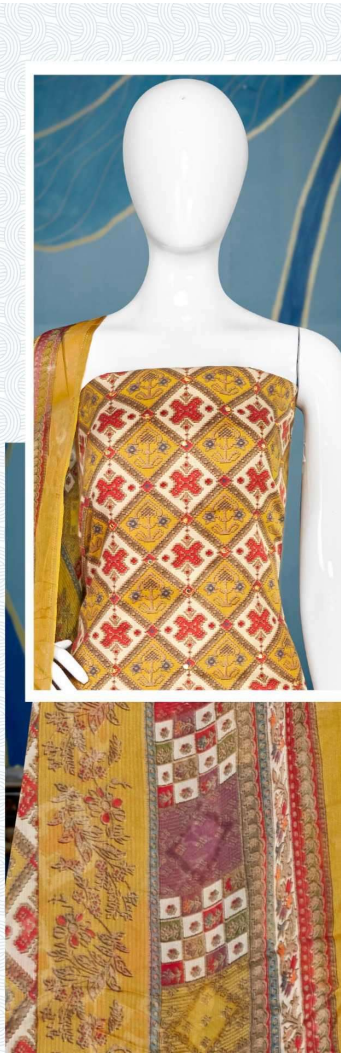

**Gipson**<sup>®</sup>

Rihana<sup>♥</sup>

D.NO.2549

**Gipson®**

**Rihana**♡

TOP :- PURE JAM SATIN PRINT  
WITH MIRROR WORK

BOTTOM :- PURE REYON DYED

DUPATTA :- PURE BEMBERG PRINT

D.NO.2549-B

**Gipson**<sup>®</sup>

Rihana<sup>♥</sup>

D.No :- 2549

TOP :- PURE JAM SATIN PRINT  
WITH MIRROR WORK

BOTTOM :- PURE REYON DYED

DUPATTA :- PURE BEMBERG PRINT

**Gipson®**

*Rihana*♥

TOP :- PURE JAM SATIN PRINT  
WITH MIRROR WORK

BOTTOM :- PURE REYON DYED

DUPATTA :- PURE BEMBERG PRINT

D.NO.2549-D

**Gipson®**

*Rihana*♥

TOP :- PURE JAM SATIN PRINT  
WITH MIRROR WORK

TOP :- PURE JAM SATIN PRINT  
WITH MIRROR WORK

BOTTOM :- PURE REYON DYED

DUPATTA :- PURE BEMBERG PRINT

D.NO.2549-A