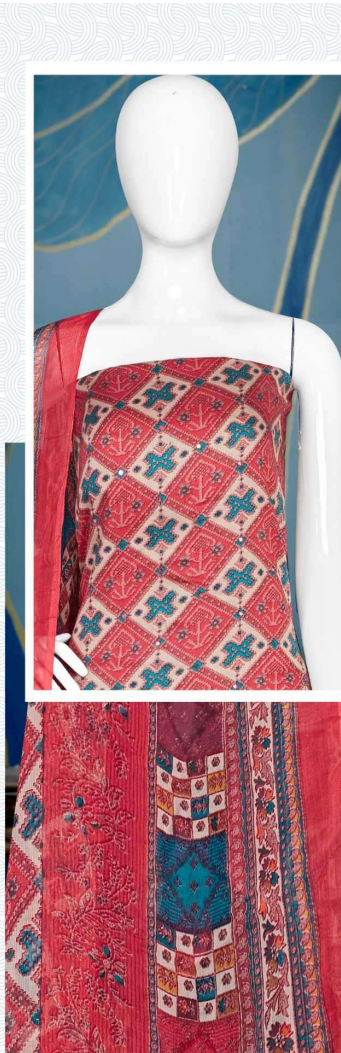

Gipson[®]

Rihana[♥]

D.NO.2549

Gipson®

Rihana♥

TOP :- PURE JAM SATIN PRINT
WITH MIRROR WORK

BOTTOM :- PURE REYON DYED

DUPATTA :- PURE BEMBERG PRINT

D.NO.2549-B

Gipson[®]

Rihana[♥]

D.No :- 2549

TOP :- PURE JAM SATIN PRINT
WITH MIRROR WORK

BOTTOM :- PURE REYON DYED

DUPATTA :- PURE BEMBERG PRINT

Gipson®

Rihana♡

TOP :- PURE JAM SATIN PRINT
WITH MIRROR WORK

BOTTOM :- PURE REYON DYED

DUPATTA :- PURE BEMBERG PRINT

D.NO.2549-D

Gipson®

Rihana♡

TOP :- PURE JAM SATIN PRINT
WITH MIRROR WORK

TOP :- PURE JAM SATIN PRINT
WITH MIRROR WORK

BOTTOM :- PURE REYON DYED

DUPATTA :- PURE BEMBERG PRINT

D.NO.2549-A