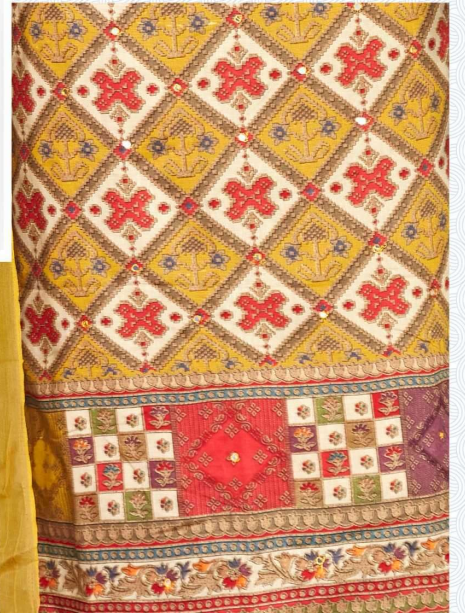

**Gipson**<sup>®</sup>

Rihana<sup>♥</sup>

D.NO.2549

**Gipson®**

**Rihana**♡

TOP :- PURE JAM SATIN PRINT  
WITH MIRROR WORK

BOTTOM :- PURE REYON DYED

DUPATTA :- PURE BEMBERG PRINT

D.NO.2549-B

**Gipson**<sup>®</sup>

Rihana<sup>♥</sup>

D.No :- 2549

TOP :- PURE JAM SATIN PRINT  
WITH MIRROR WORK

BOTTOM :- PURE REYON DYED

DUPATTA :- PURE BEMBERG PRINT

**Gipson®**

*Rihana*♥

TOP :- PURE JAM SATIN PRINT  
WITH MIRROR WORK

BOTTOM :- PURE REYON DYED

DUPATTA :- PURE BEMBERG PRINT

D.NO.2549-D

**Gipson®**

*Rihana*♥

TOP :- PURE JAM SATIN PRINT  
WITH MIRROR WORK

BOTTOM :- PURE REYON DYED

DUPATTA :- PURE BEMBERG PRINT

D.NO.2549-C

**Gipson**<sup>®</sup>

Rihana<sup>♥</sup>

D.NO.2549

**Gipson®**

**Rihana**♡