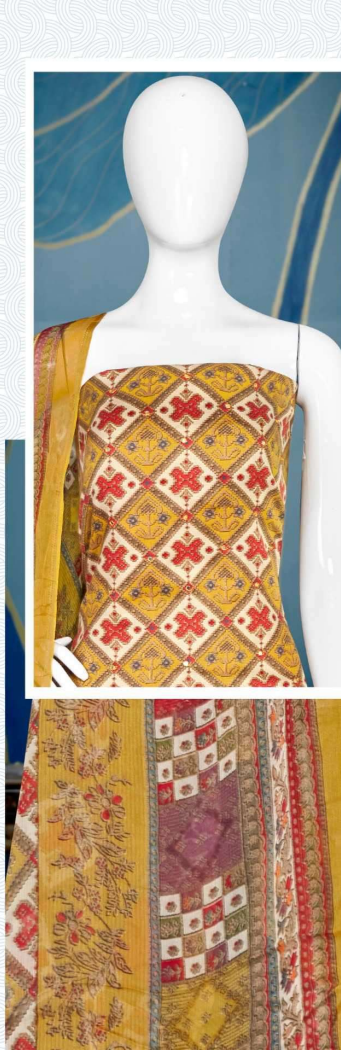

**Gipson**<sup>®</sup>

Rihana<sup>♥</sup>

D.NO.2549

**Gipson®**

*Rihana*♥

TOP :- PURE JAM SATIN PRINT  
WITH MIRROR WORK

BOTTOM :- PURE REYON DYED

DUPATTA :- PURE BEMBERG PRINT

D.NO.2549-B

**Gipson**<sup>®</sup>

Rihana<sup>♥</sup>

D.No :- 2549

TOP :- PURE JAM SATIN PRINT  
WITH MIRROR WORK

BOTTOM :- PURE REYON DYED

DUPATTA :- PURE BEMBERG PRINT

**Gipson®**

**Rihana**♡

TOP :- PURE JAM SATIN PRINT  
WITH MIRROR WORK

BOTTOM :- PURE REYON DYED

DUPATTA :- PURE BEMBERG PRINT

D.NO.2549-D

**Gipson®**

*Rihana*♥

TOP :- PURE JAM SATIN PRINT  
WITH MIRROR WORK

TOP :- PURE JAM SATIN PRINT  
WITH MIRROR WORK

BOTTOM :- PURE REYON DYED

DUPATTA :- PURE BEMBERG PRINT

D.NO.2549-A