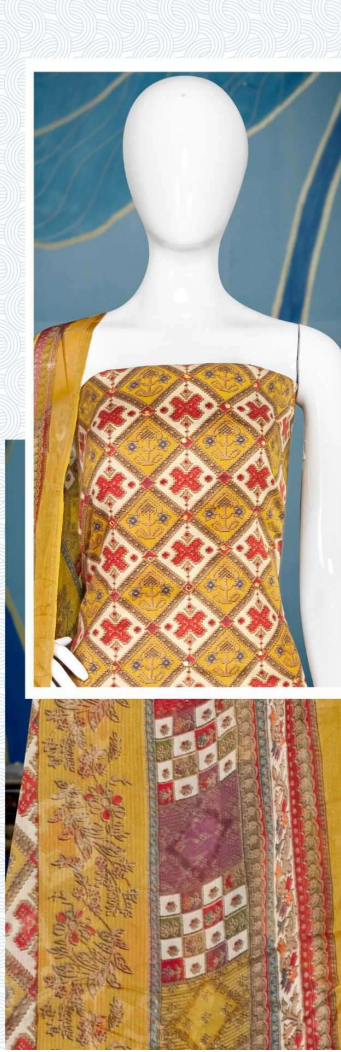

Gipson[®]

Rihana[♥]

D.NO.2549

Gipson®

Rihana♥

TOP :- PURE JAM SATIN PRINT
WITH MIRROR WORK

BOTTOM :- PURE REYON DYED

DUPATTA :- PURE BEMBERG PRINT

D.NO.2549-B

Gipson[®]

Rihana[♥]

D.No :- 2549

TOP :- PURE JAM SATIN PRINT
WITH MIRROR WORK

BOTTOM :- PURE REYON DYED

DUPATTA :- PURE BEMBERG PRINT

Gipson®

Rihana♡

TOP :- PURE JAM SATIN PRINT
WITH MIRROR WORK

BOTTOM :- PURE REYON DYED

DUPATTA :- PURE BEMBERG PRINT

D.NO.2549-D

Gipson®

Rihana♡

TOP :- PURE JAM SATIN PRINT
WITH MIRROR WORK

TOP :- PURE JAM SATIN PRINT
WITH MIRROR WORK

BOTTOM :- PURE REYON DYED

DUPATTA :- PURE BEMBERG PRINT

D.NO.2549-A