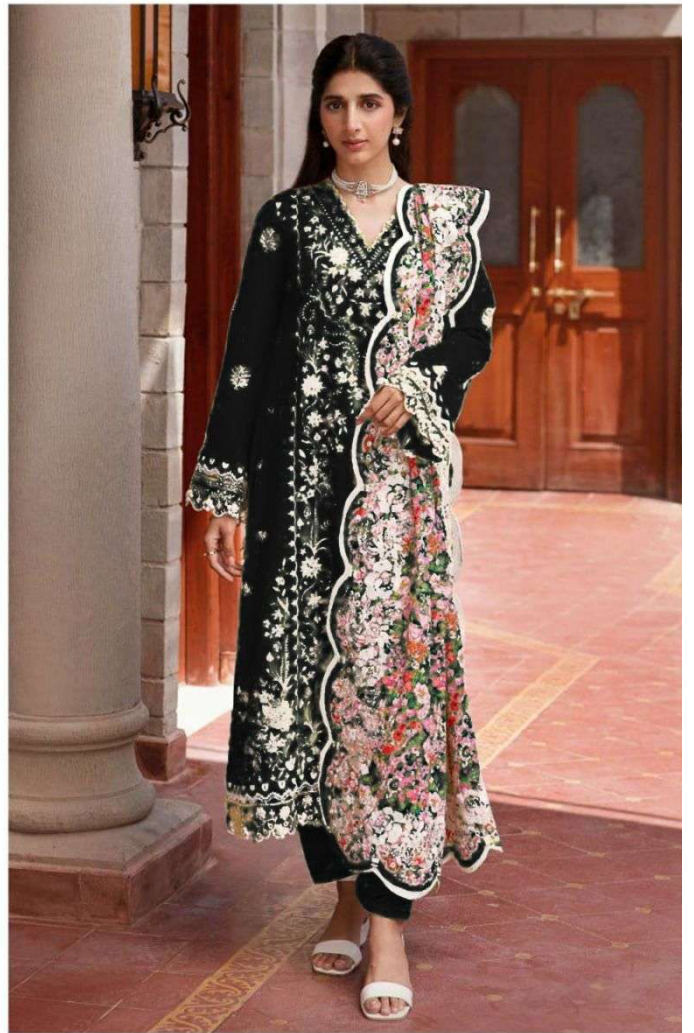

BELIEVE
Your Own Style

HAZZEL®
Beyond Expectation

TOP- REYON COTTON
BOTTOM- REYON COTTON
DUPATTA- MUSLIN COTTON

Design:-89 B