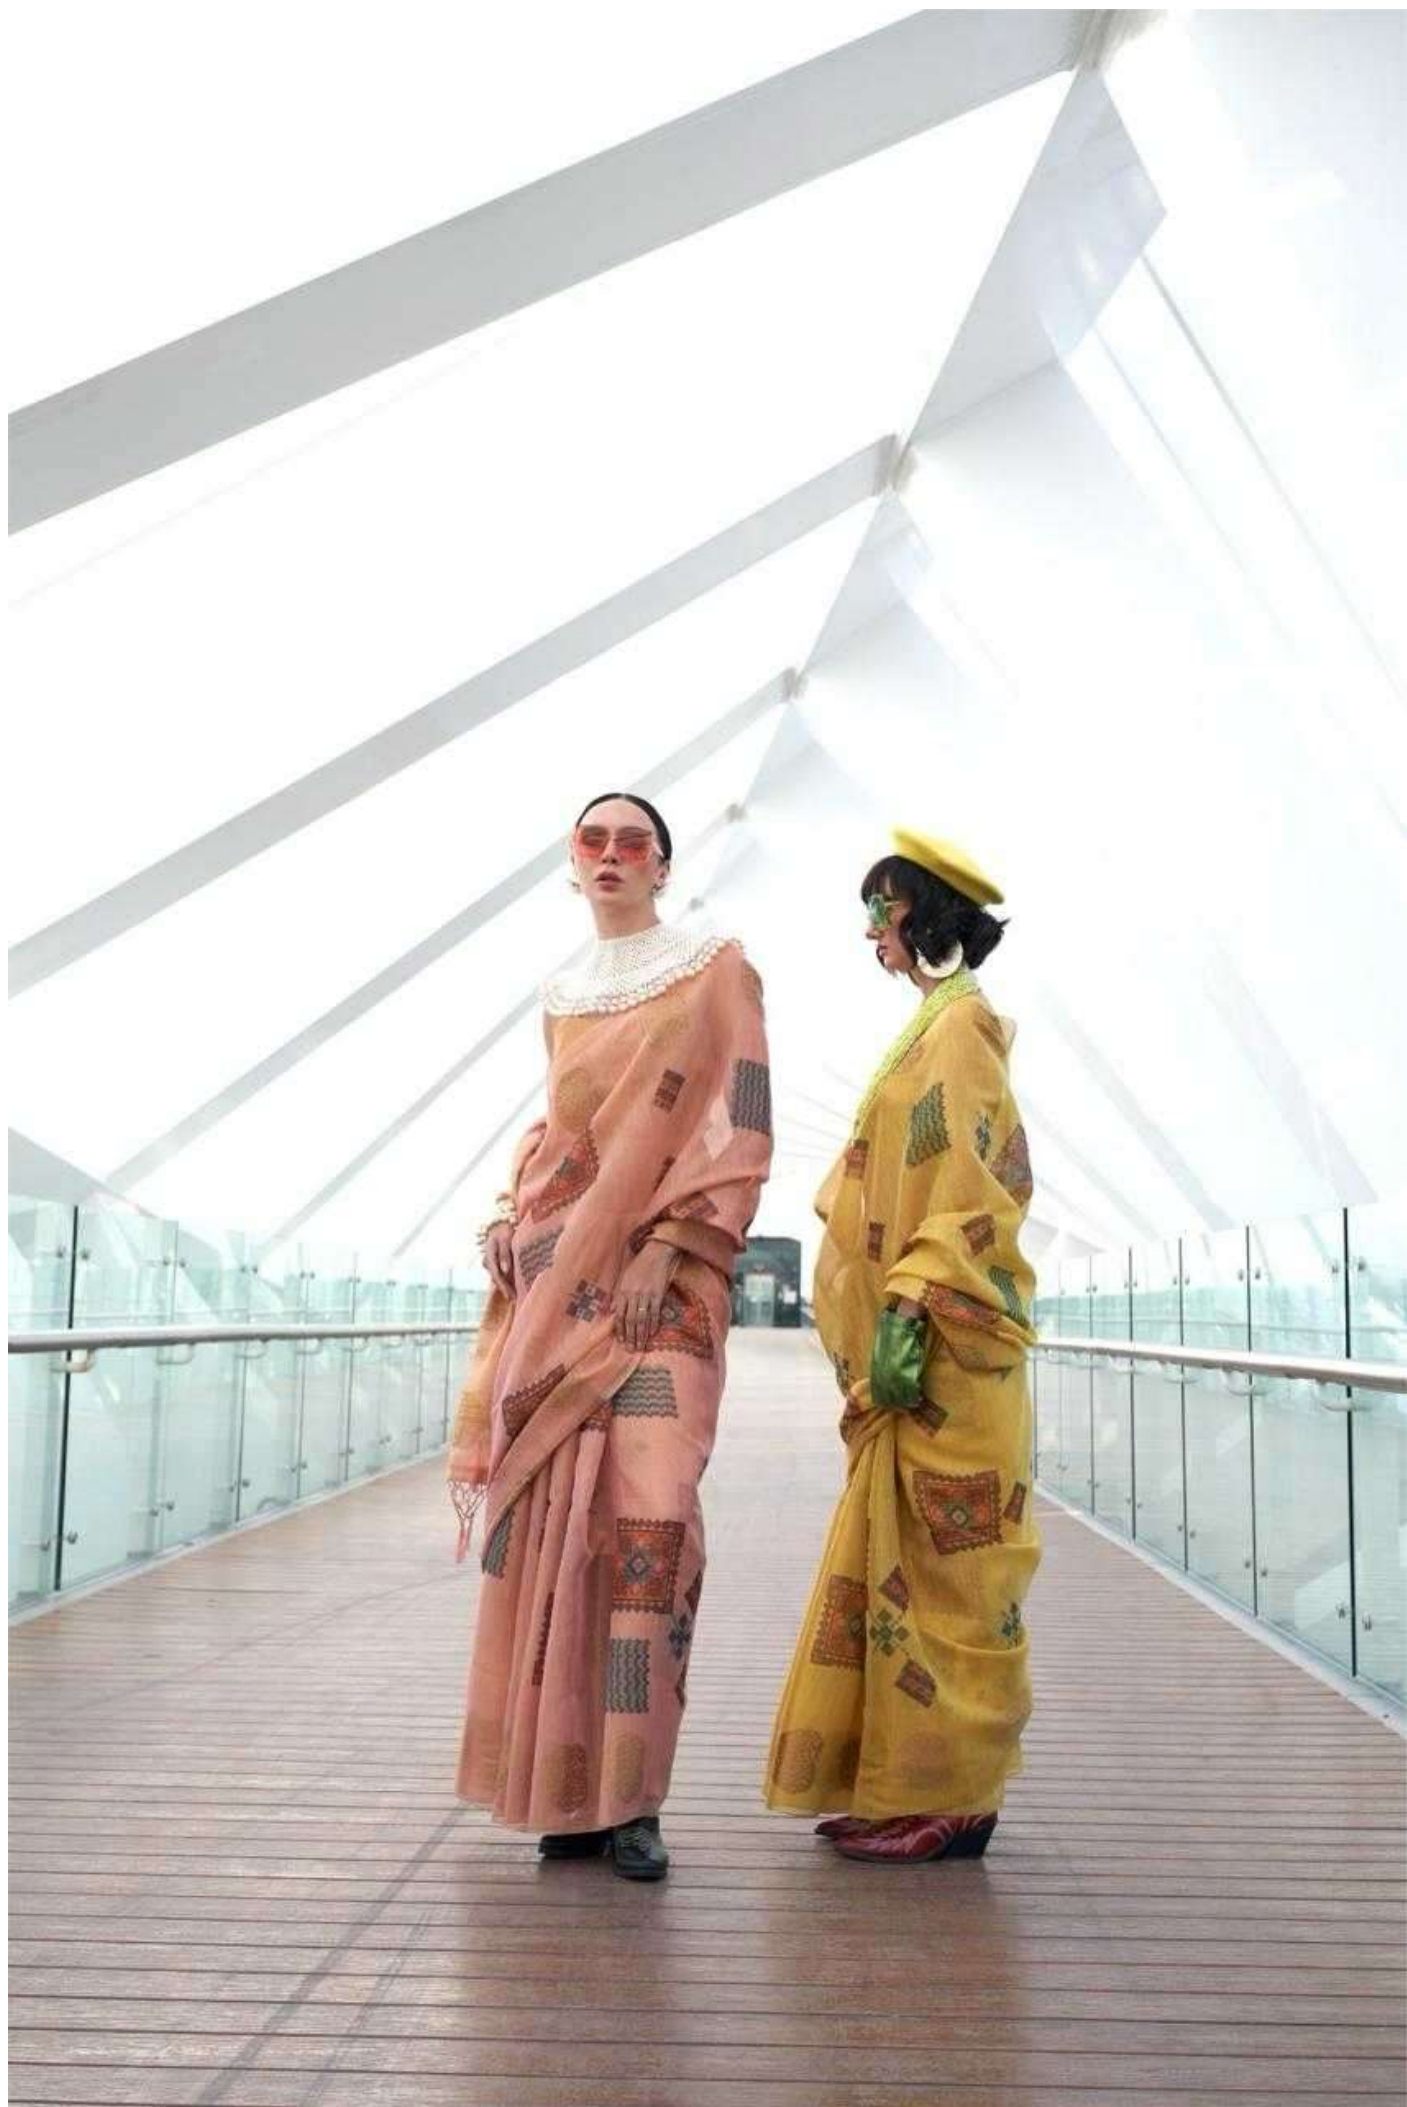

KROMA

क्रोमा

PRINTED HANDLOOM ZARI TISSUE

MODE
FASHION
2024/25

RAJTEX  *राजकम*
Delhi

KROMA
PRINTED HANDLOOM ZARI TISSUE 375005

RAJTEX  / *राजकम*
Delhi

KROMA
PRINTED HANDLOOM ZARI TISSUE 375004