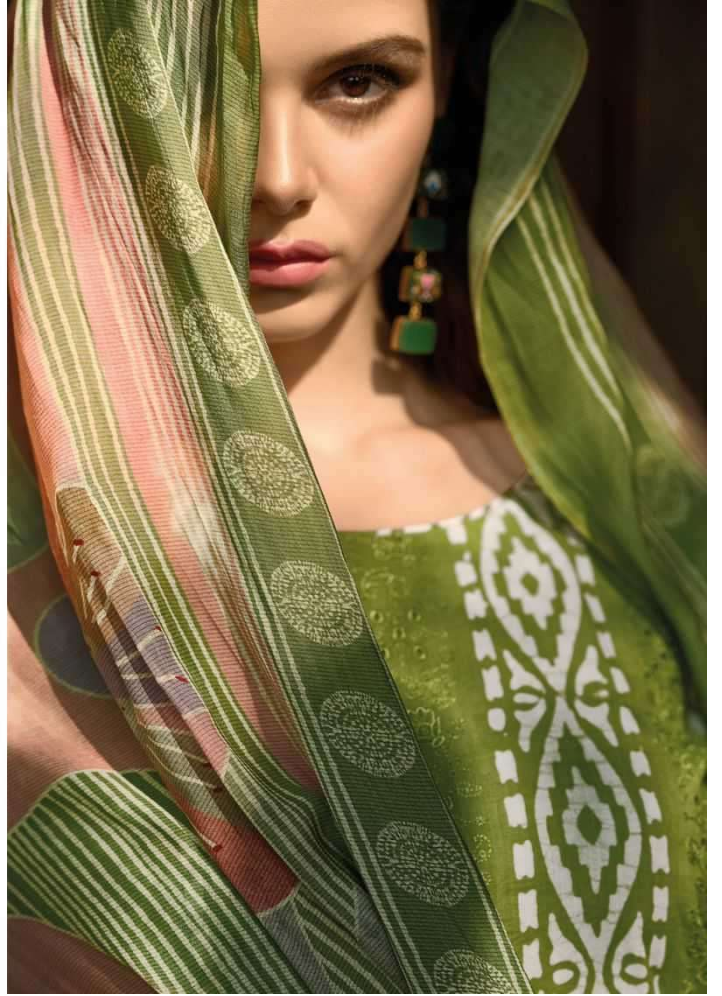

IBIZA
"A lifestyle to follow"

SHAHI Cotton

 **IBIZA**
"A lifestyle to follow"

IBIZA
"A lifestyle to follow"

SHAHJI Cotton

SHAHI *Cotton*

TOP

PURE LWAN COTTON DIGITAL PRINT WITH
EMBROIDERY WORK

FASHION FIESTA : 10809

FASHION FIESTA : 10813

IBIZA
A Lifestyle to Follow

10808

10809

10810

SHAHI *Cotton*

10811

10812

10813

 **IBIZA**
A lifestyle in Fashion
FASHION FIESTA : 10813

FASHION FIESTA : 10808

IBIZA
"A Lifestyle in Fashion"

FASHION FIESTA: 10812

FASHION FIESTA : 10812

FASHION FIESTA : 10809