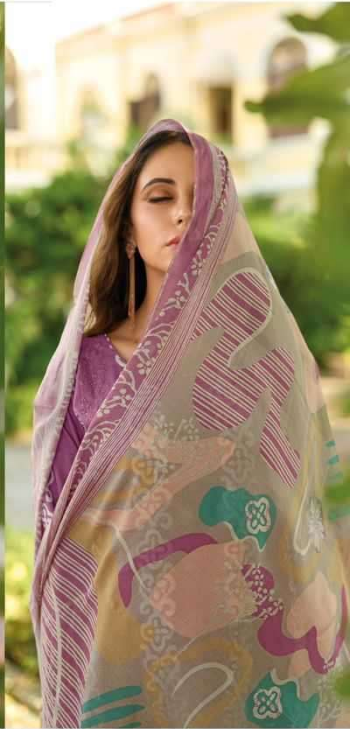

FASHION FIESTA : 10808