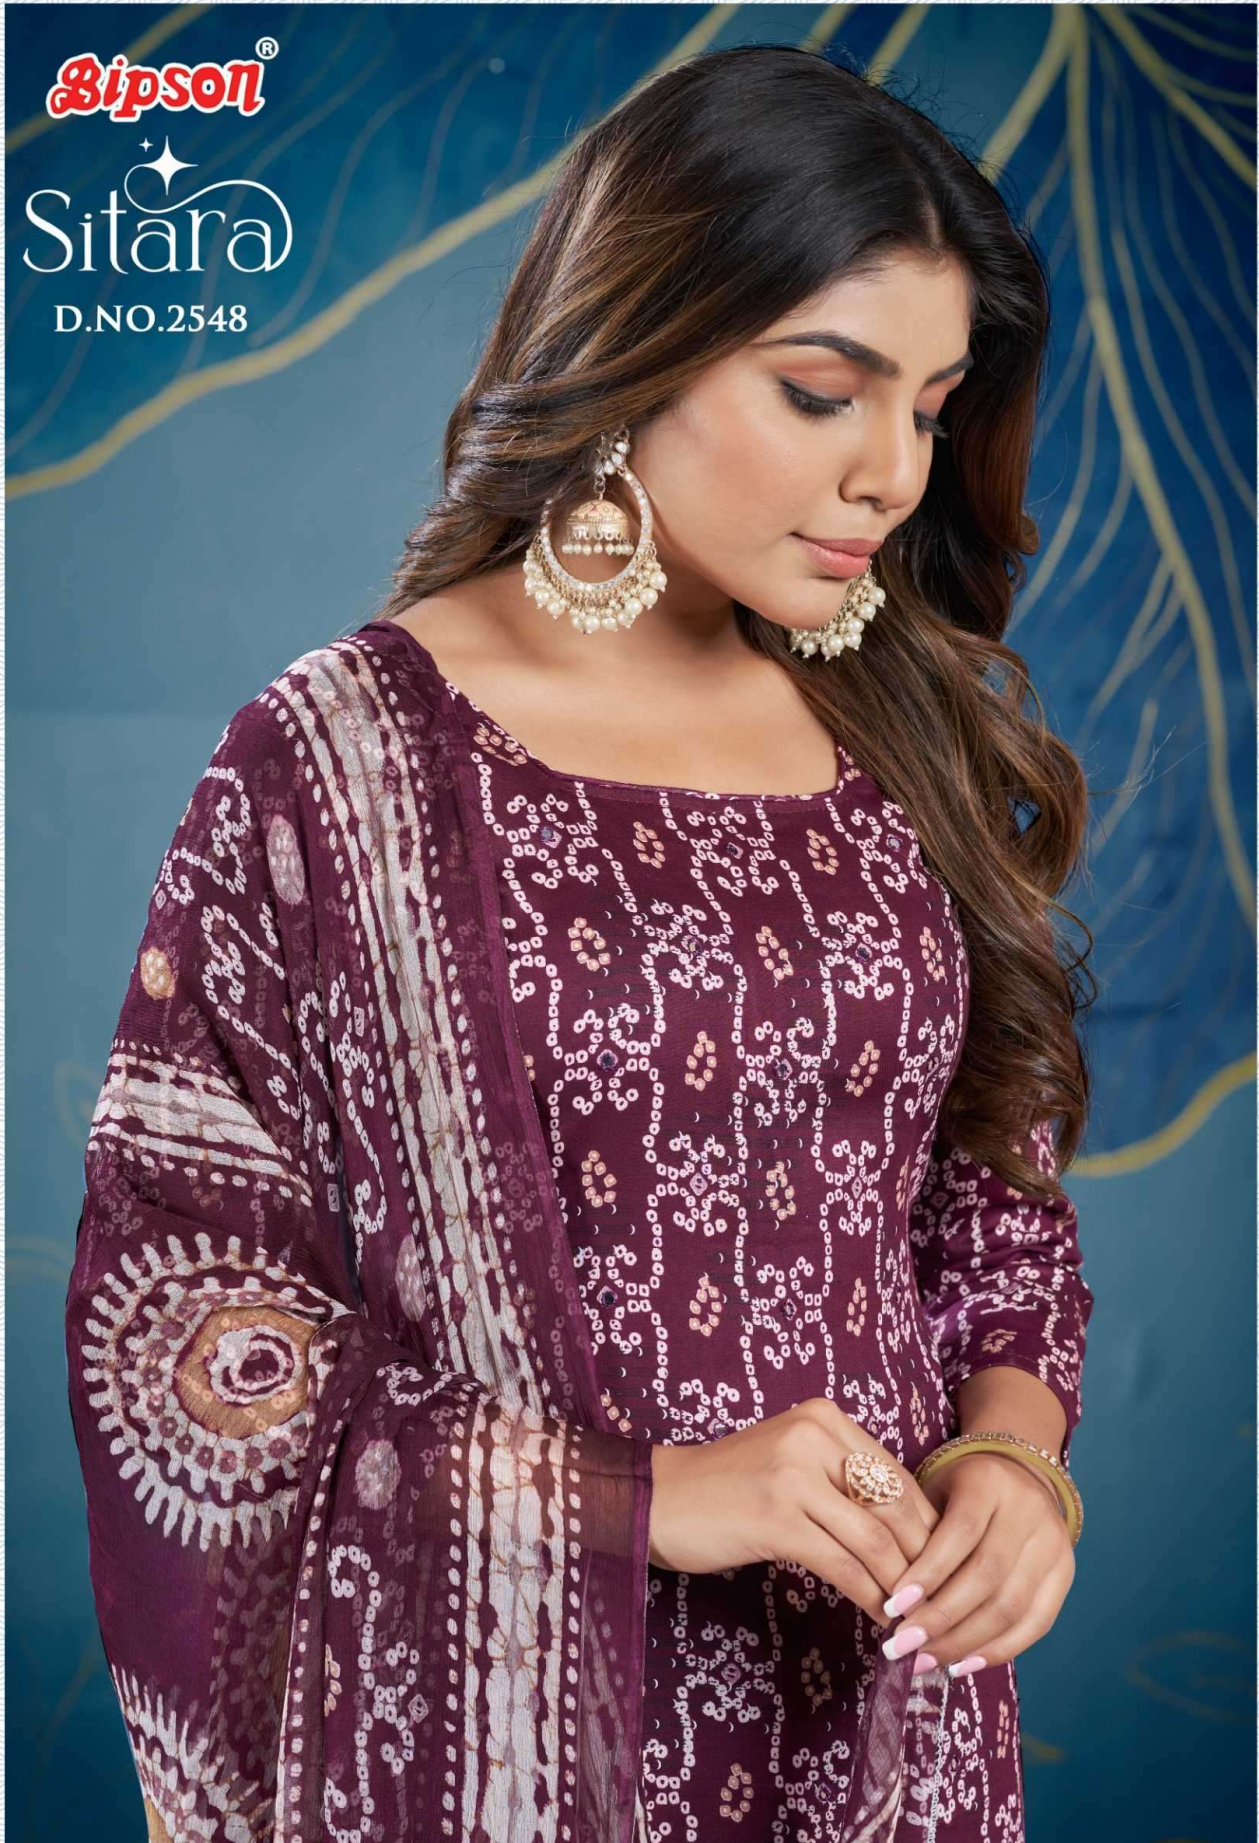

Gipson[®]

Sitara

D.NO.2548

Gipson®

Sitara

TOP :- PURE JAM SATIN PRINT
WITH MIRROR WORK

BOTTOM :- PURE REYON DYED

DUPATTA :- PURE BEMBERG PRINT

D.NO.2547-B

Gipson®

Sitara

TOP :- PURE JAM SATIN PRINT
WITH MIRROR WORK

BOTTOM :- PURE REYON DYED

DUPATTA :- PURE BEMBERG PRINT

D.NO.2547-C

Gipson®

Sitara

TOP :- PURE JAM SATIN PRINT
WITH MIRROR WORK

BOTTOM :- PURE REYON DYED

DUPATTA :- PURE BEMBERG PRINT

D.NO.2548-C

Gipson[®]

Sitara

D.NO.2547