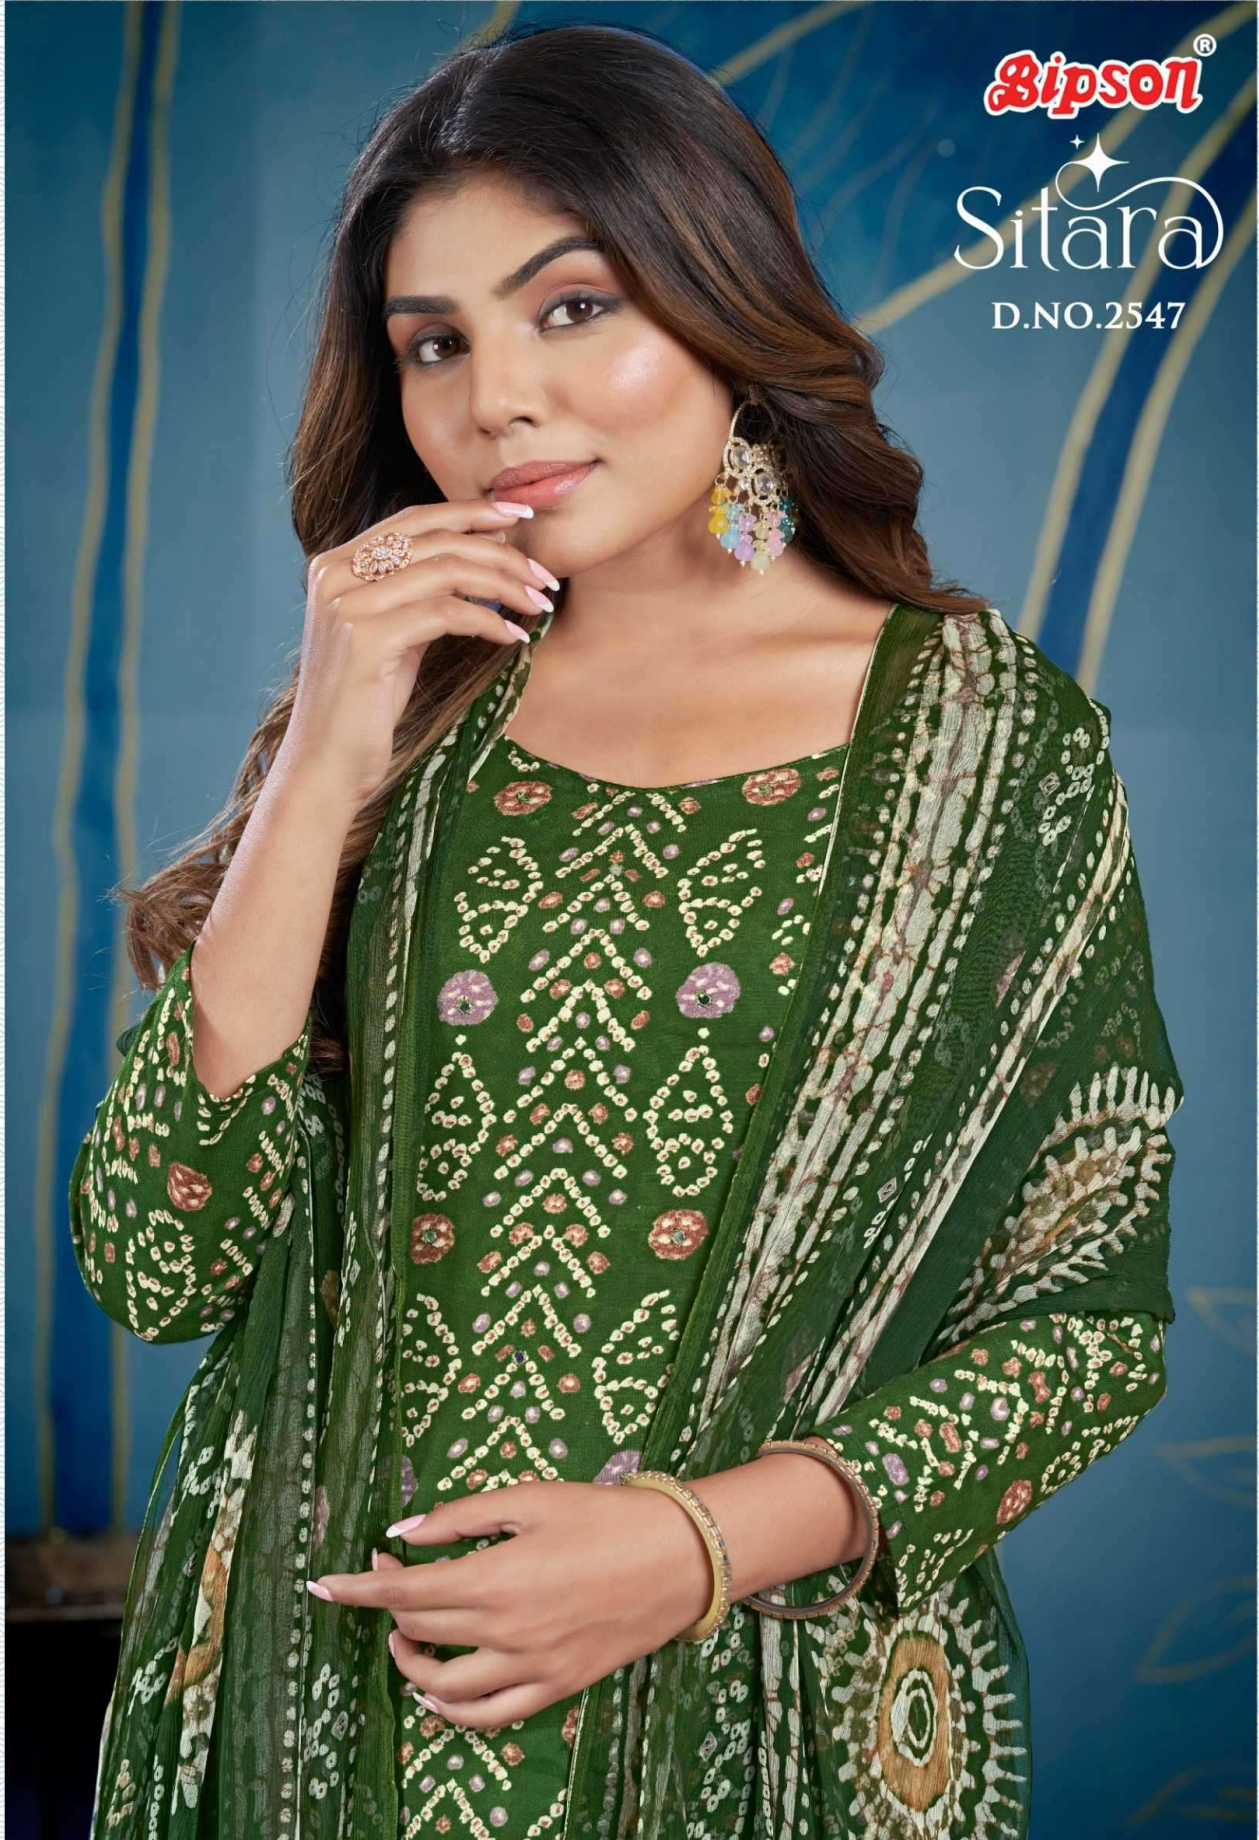

Gipson[®]

Sitara

D.NO.2548

Gipson®

Sitara

TOP :- PURE JAM SATIN PRINT
WITH MIRROR WORK

BOTTOM :- PURE REYON DYED

DUPATTA :- PURE BEMBERG PRINT

D.NO.2547-B

Gipson®

Sitara

TOP :- PURE JAM SATIN PRINT
WITH MIRROR WORK

BOTTOM :- PURE REYON DYED

DUPATTA :- PURE BEMBERG PRINT

D.NO.2547-C

Gipson®

Sitara

TOP :- PURE JAM SATIN PRINT
WITH MIRROR WORK

BOTTOM :- PURE REYON DYED

DUPATTA :- PURE BEMBERG PRINT

D.NO.2548-C

Gipson[®]

Sitara

D.NO.2547