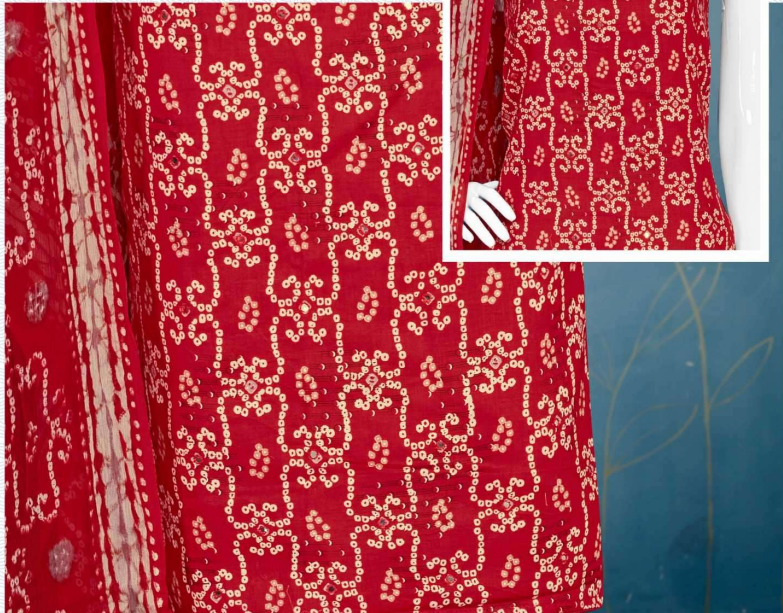

Gipson®

Sitara

TOP :- PURE JAM SATIN PRINT
WITH MIRROR WORK

BOTTOM :- PURE REYON DYED

DUPATTA :- PURE BEMBERG PRINT

D.NO.2548-D