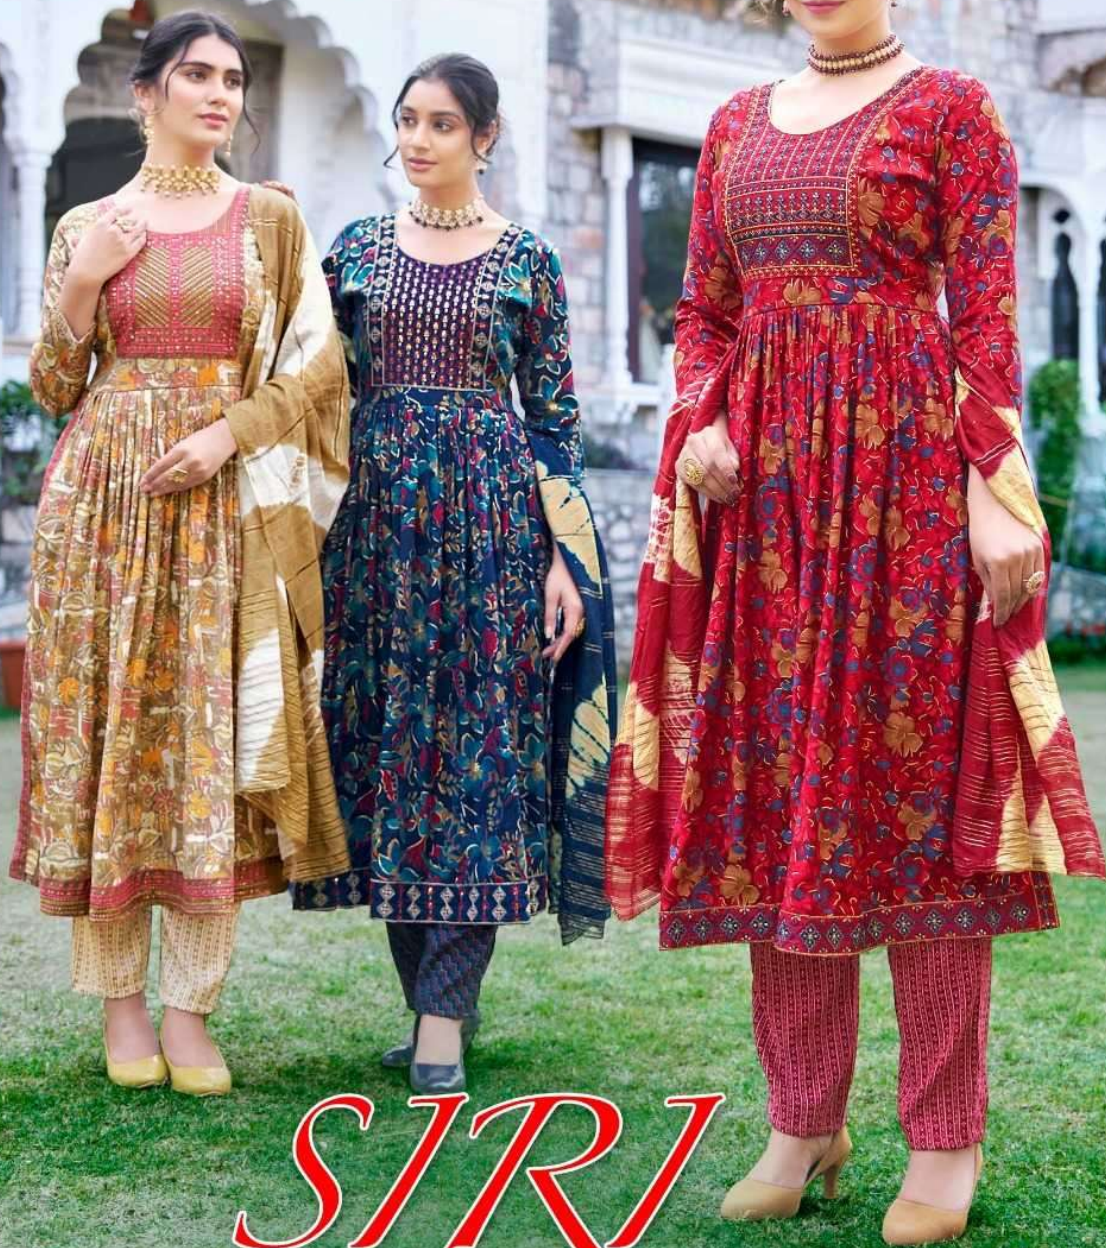

K.C[®]

NAVKAR
CREATION

SIRI

NAIRA CUT

VOL-02

Exclusive readymade stitch dress

K.C®

NAVKAR
CREATION