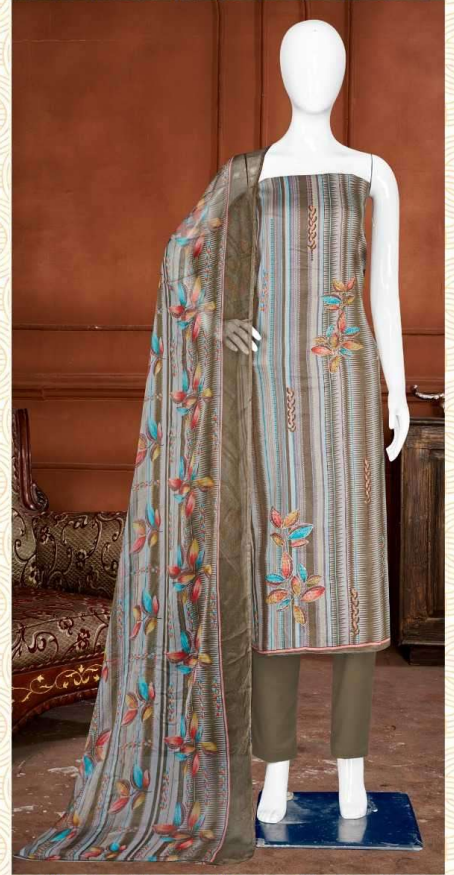

Gipson®

Rihana[♥]

D.No :- 2538

TOP :- PURE GLACE COTTON PRINT
WITH ETHNIC HAND WORK

BOTTOM :- PURE COTTON SOLID DYED

DUPATTA :- PURE BEMBERG PRINT