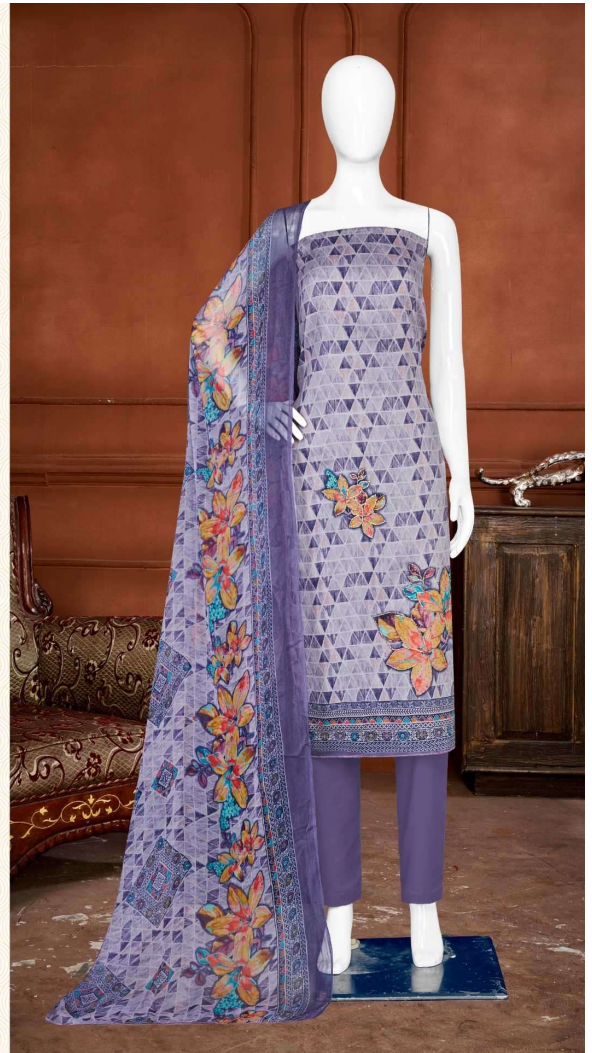

TOP :- PURE GLACE COTTON PRINT  
WITH ETHNIC HAND WORK

BOTTOM :- PURE COTTON SOLID DYED

DUPATTA :- PURE BEMBERG PRINT

D.NO.2538-C

**Gipson®**

**Rihana**♥

TOP :- PURE GLACE COTTON PRINT  
WITH ETHNIC HAND WORK

BOTTOM :- PURE COTTON SOLID DYED

DUPATTA :- PURE BEMBERG PRINT

D.NO.2538-D

**Gipson**<sup>®</sup>

Rihana<sup>♥</sup>

TOP :- PURE GLACE COTTON PRINT  
WITH ETHNIC HAND WORK

BOTTOM :- PURE COTTON SOLID DYED

DUPATTA :- PURE BEMBERG PRINT

D.NO.2539-D

**Gipson®**

**Rihana**♥

TOP :- PURE GLACE COTTON PRINT  
WITH ETHNIC HAND WORK

BOTTOM :- PURE COTTON SOLID DYED

DUPATTA :- PURE BEMBERG PRINT

D.NO.2539-B

Gipson®

Rihana 

D.NO.2538

**Bipson®**

**Rihana**♥

TOP :- PURE GLACE COTTON PRINT  
WITH ETHNIC HAND WORK

BOTTOM :- PURE COTTON SOLID DYED

DUPATTA :- PURE BEMBERG PRINT

D.NO.2539-A