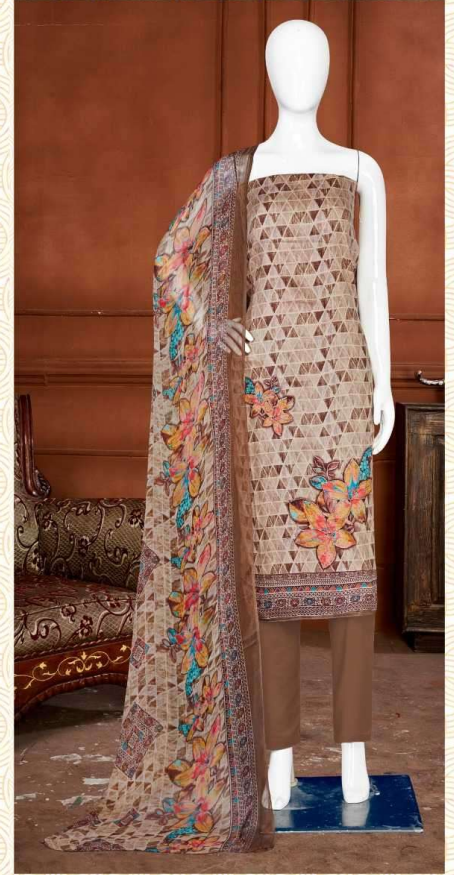

Gipson®

Rihana[♥]

D.No :- 2539

TOP :- PURE GLACE COTTON PRINT
WITH ETHNIC HAND WORK

BOTTOM :- PURE COTTON SOLID DYED

DUPATTA :- PURE BEMBERG PRINT