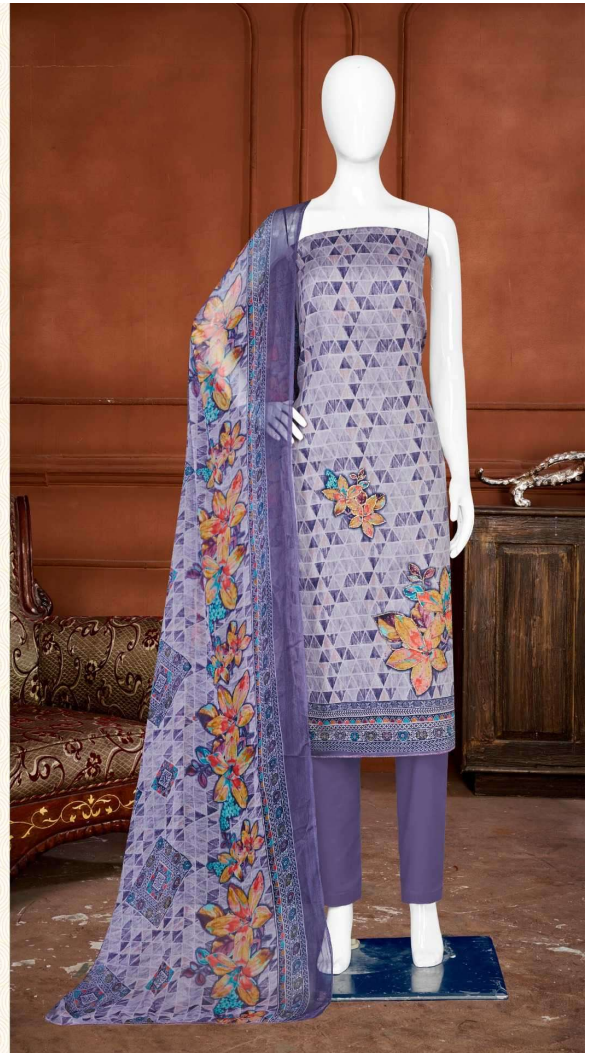

TOP :- PURE GLACE COTTON PRINT  
WITH ETHNIC HAND WORK

BOTTOM :- PURE COTTON SOLID DYED

DUPATTA :- PURE BEMBERG PRINT

D.NO.2538-C

**Gipson**<sup>®</sup>

Rihana<sup>♥</sup>

TOP :- PURE GLACE COTTON PRINT  
WITH ETHNIC HAND WORK

BOTTOM :- PURE COTTON SOLID DYED

DUPATTA :- PURE BEMBERG PRINT

D.NO.2538-D

**Gipson**<sup>®</sup>

Rihana<sup>♥</sup>

TOP :- PURE GLACE COTTON PRINT  
WITH ETHNIC HAND WORK

BOTTOM :- PURE COTTON SOLID DYED

DUPATTA :- PURE BEMBERG PRINT

D.NO.2539-D

**Gipson®**

**Rihana**♥

TOP :- PURE GLACE COTTON PRINT  
WITH ETHNIC HAND WORK

BOTTOM :- PURE COTTON SOLID DYED

DUPATTA :- PURE BEMBERG PRINT

D.NO.2539-B

Gipson®

Rihana 

D.NO.2538

**Bipson®**

**Rihana**♥

TOP :- PURE GLACE COTTON PRINT  
WITH ETHNIC HAND WORK

BOTTOM :- PURE COTTON SOLID DYED

DUPATTA :- PURE BEMBERG PRINT

D.NO.2539-A