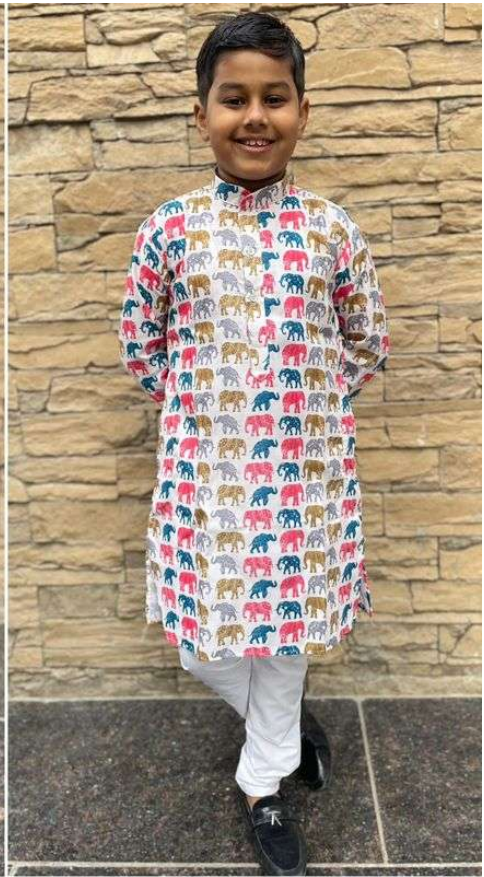

MEWAADI
SARDAR

MEWAADI
SARDAR

MEWAADI
SARDAR

	SIZE CHART			IN INCHES
SIZE	KURTA CHEST	AGE	KURTA LENGTH	PYJAMA LENGTH
2	26"	2 YEAR	21"	23"
4	29"	3-4 YEAR	24"	26"
6	31"	5-6 YEAR	27"	30"
8	33"	7-9 YEAR	29"	33"
10	36"	10-12 YEAR	32"	35"