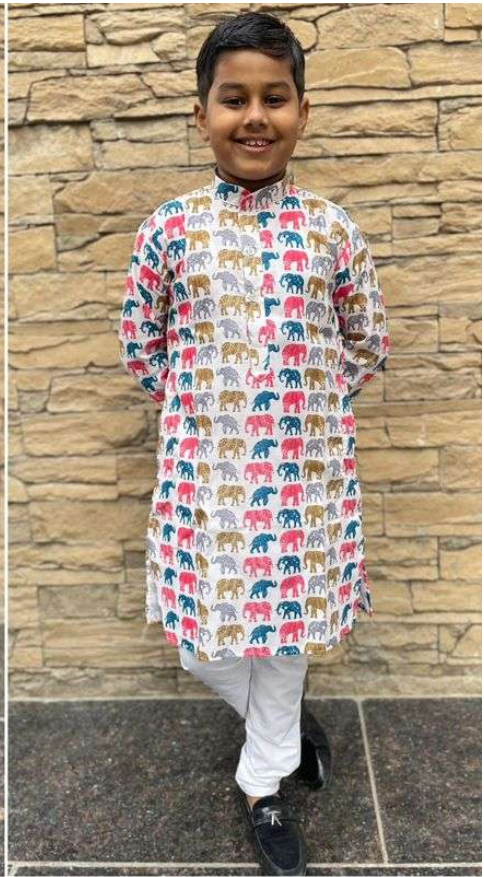

MEWAADI  
SARDAR

MEWAADI  
SARDAR

	SIZE CHART			IN INCHES
SIZE	KURTA CHEST	AGE	KURTA LENGTH	PYJAMA LENGTH
2	26"	2 YEAR	21"	23"
4	29"	3-4 YEAR	24"	26"
6	31"	5-6 YEAR	27"	30"
8	33"	7-9 YEAR	29"	33"
10	36"	10-12 YEAR	32"	35"