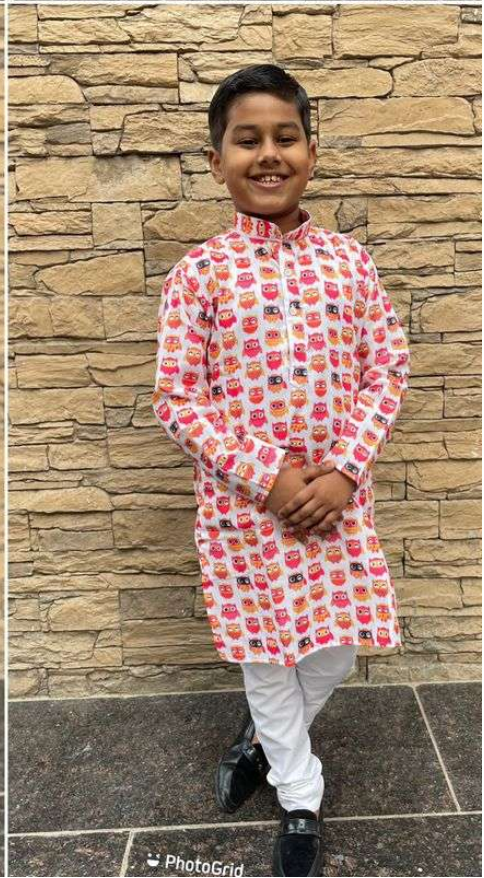

MEWAADI  
SARDAR

MEWAADI  
SARDAR

	SIZE CHART			IN INCHES
SIZE	KURTA CHEST	AGE	KURTA LENGTH	PYJAMA LENGTH
2	26"	2 YEAR	21"	23"
4	29"	3-4 YEAR	24"	26"
6	31"	5-6 YEAR	27"	30"
8	33"	7-9 YEAR	29"	33"
10	36"	10-12 YEAR	32"	35"