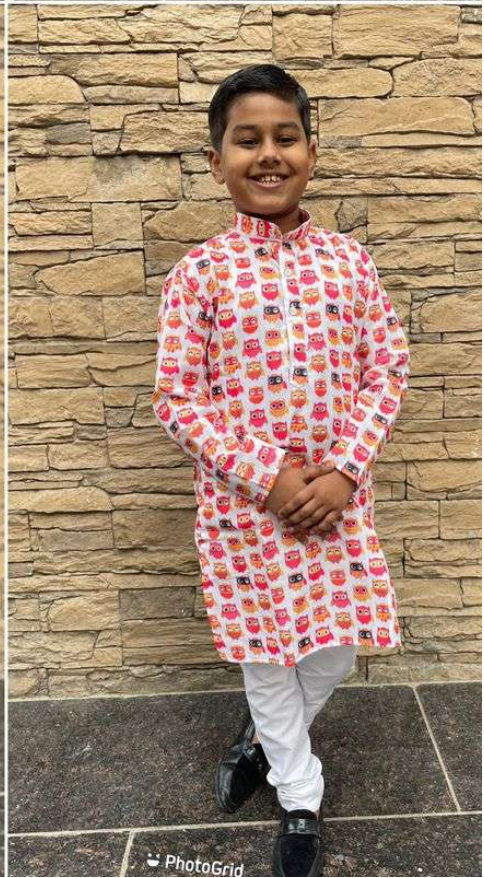

MEWAADI
SARDAR

MEWAADI
SARDAR

MEWAADI
SARDAR

	SIZE CHART			IN INCHES
SIZE	KURTA CHEST	AGE	KURTA LENGTH	PYJAMA LENGTH
2	26"	2 YEAR	21"	23"
4	29"	3-4 YEAR	24"	26"
6	31"	5-6 YEAR	27"	30"
8	33"	7-9 YEAR	29"	33"
10	36"	10-12 YEAR	32"	35"