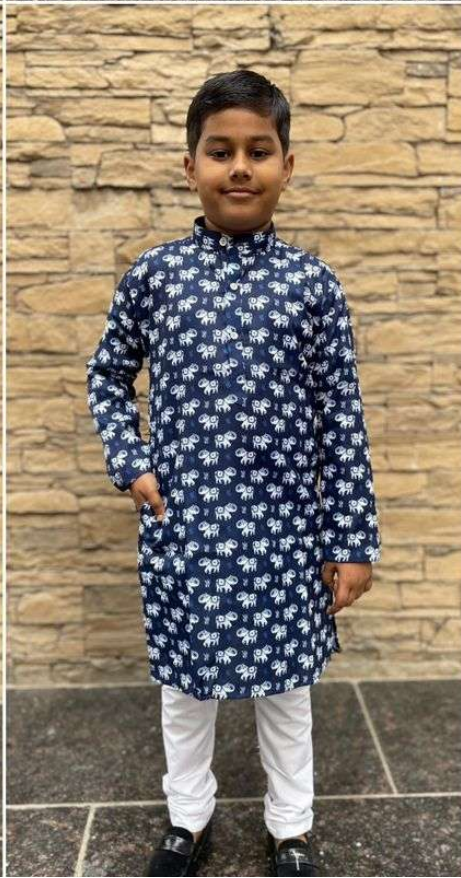

MEWAADI  
SARDAR

MEWAADI  
SARDAR

	SIZE CHART			IN INCHES
SIZE	KURTA CHEST	AGE	KURTA LENGTH	PYJAMA LENGTH
2	26"	2 YEAR	21"	23"
4	29"	3-4 YEAR	24"	26"
6	31"	5-6 YEAR	27"	30"
8	33"	7-9 YEAR	29"	33"
10	36"	10-12 YEAR	32"	35"