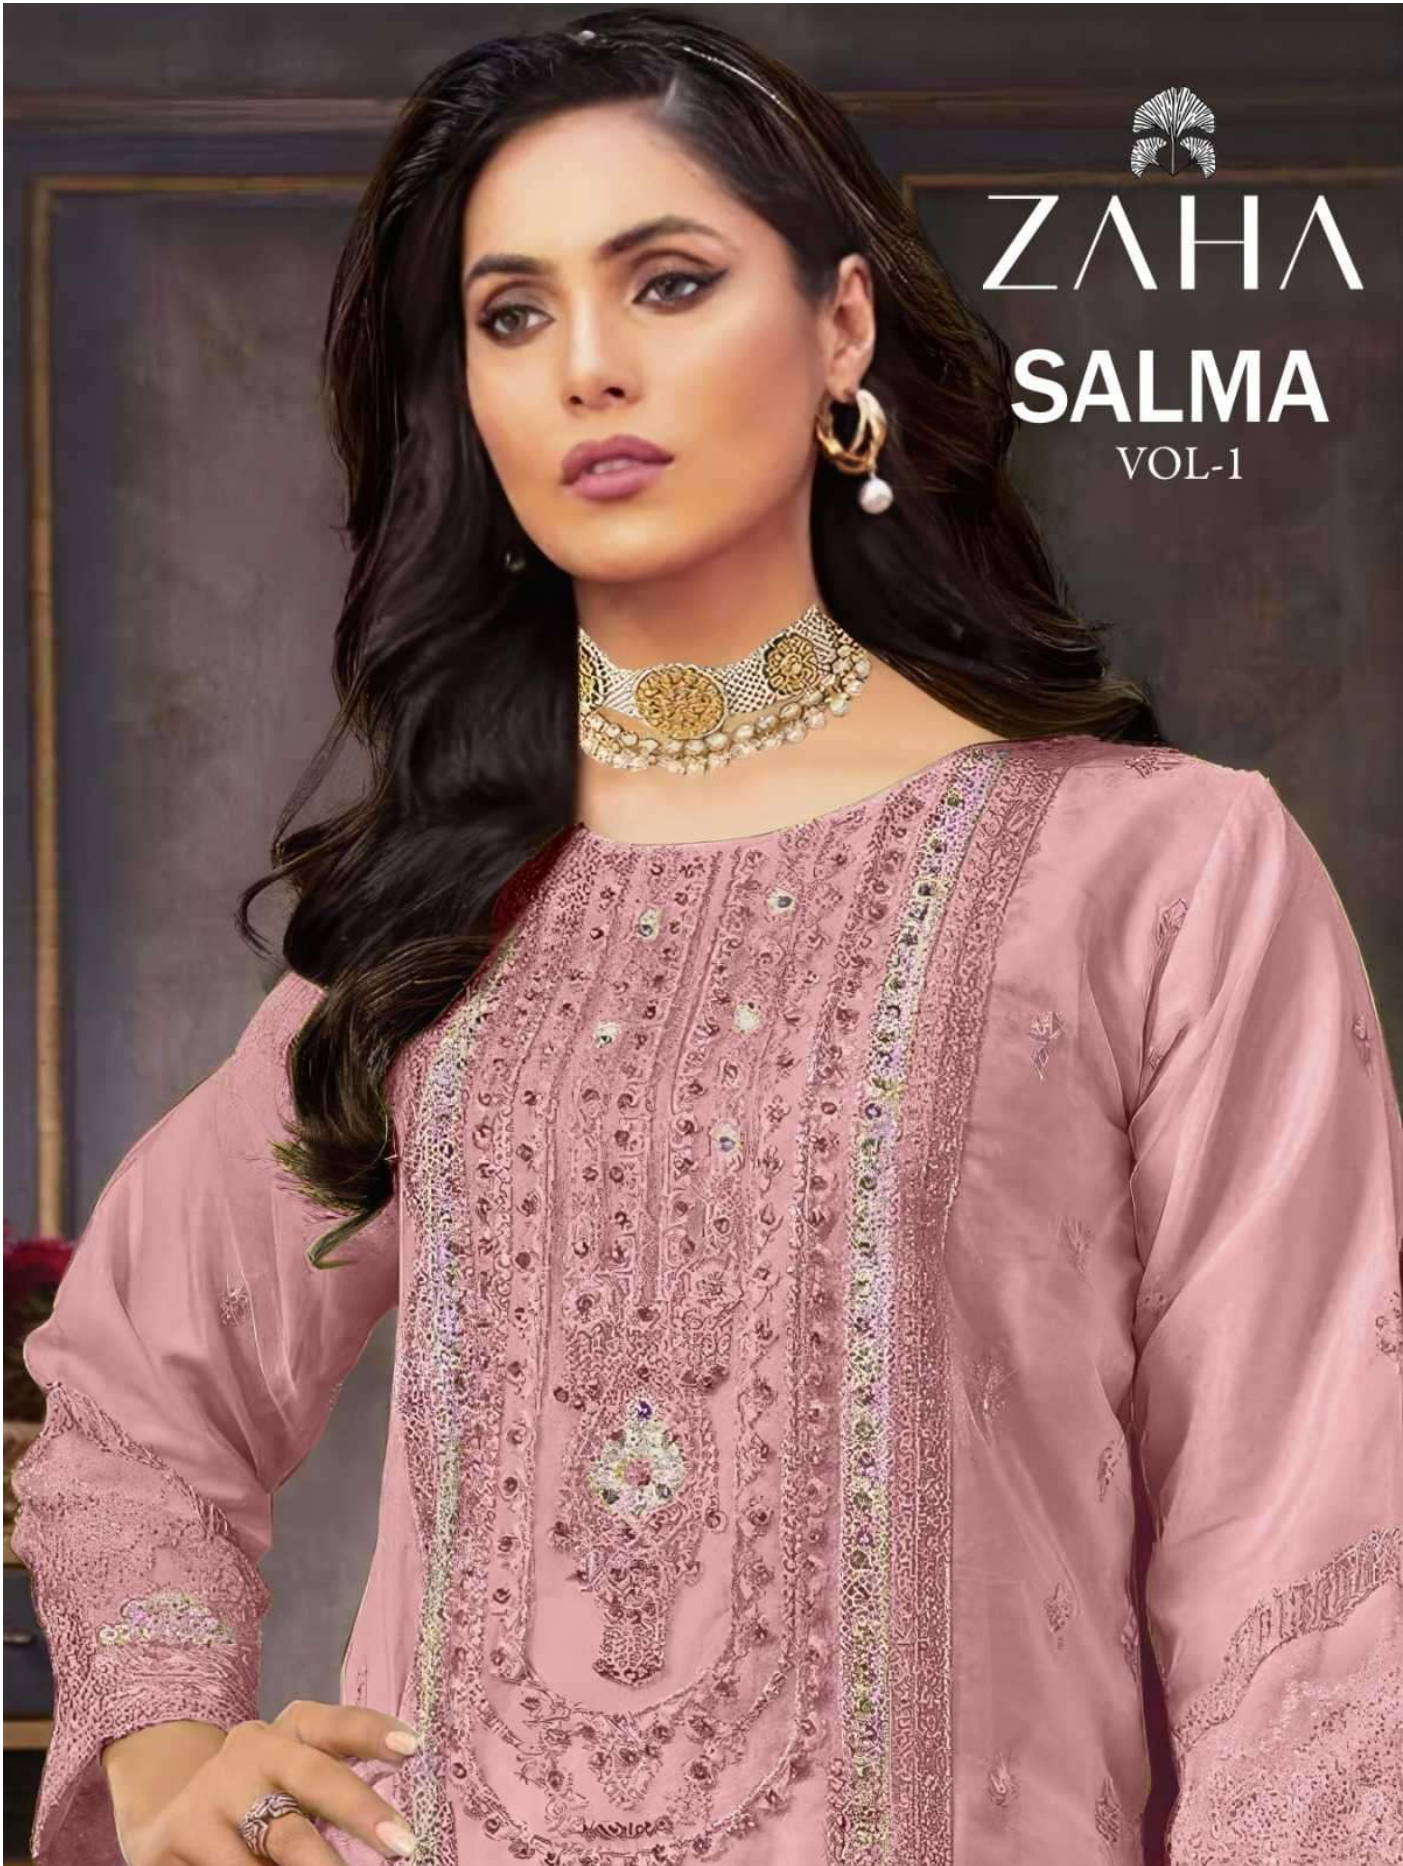

ZAHA

SALMA

VOL-1

MIZANHA D.No
KURTA WITH
EMBROIDERY DOTTED BORDER FULL SANTOON DUPATT

ZAHA

SALMA

VOL-1

TOP PURE ORGANZA WITH HEAVY EMBROIDERY **BOTTOM-INNER** Dull santoon **DUPATTA** ORGANZA WITH HEAVY EMBROIDERY

10283-A

10283-B

10283-C

10283-D

SALMA
VOL-1

ZAHA

D.No.10283-C

TOP PURE ORGANZA WITH
HEAVY EMBROIDERY

BOTTOM-INNER DULL SANTOON

DUPATTA ORGANZA WITH
HEAVY EMBROIDERY

SALMA
VOL-1

ZAHA

D.No.10283-A

TOP PURE ORGANZA WITH
HEAVY EMBROIDERY

BOTTOM-INNER DULL SANTOON

DUPATTA ORGANZA WITH
HEAVY EMBROIDERY