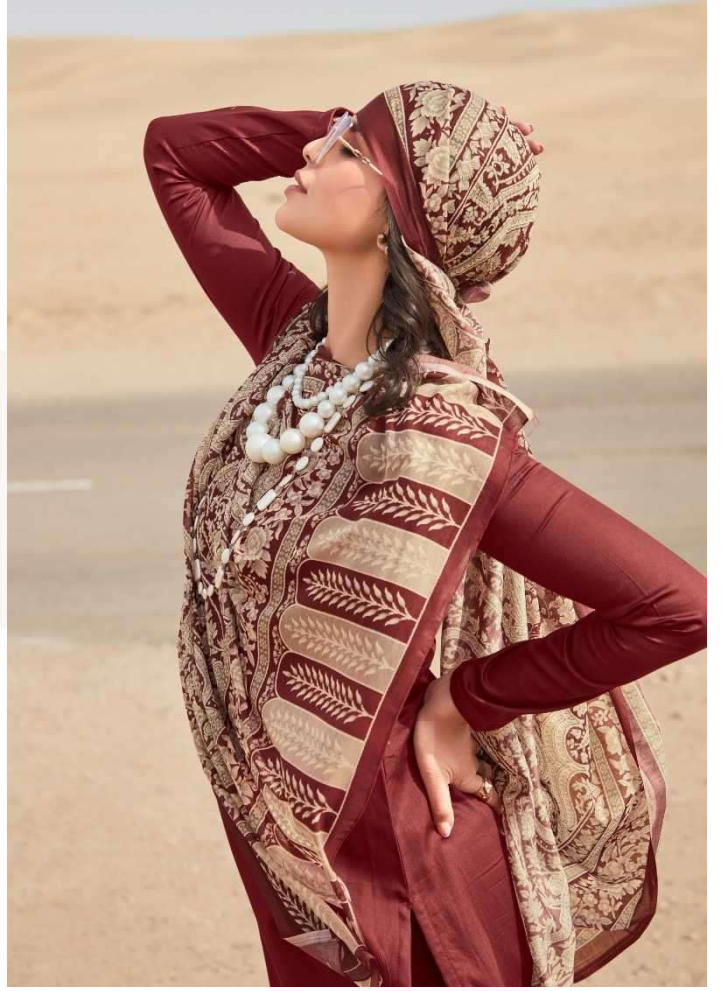

FLAIR

www.fida.com.pk

1004

Fida
A Brand by ICTM