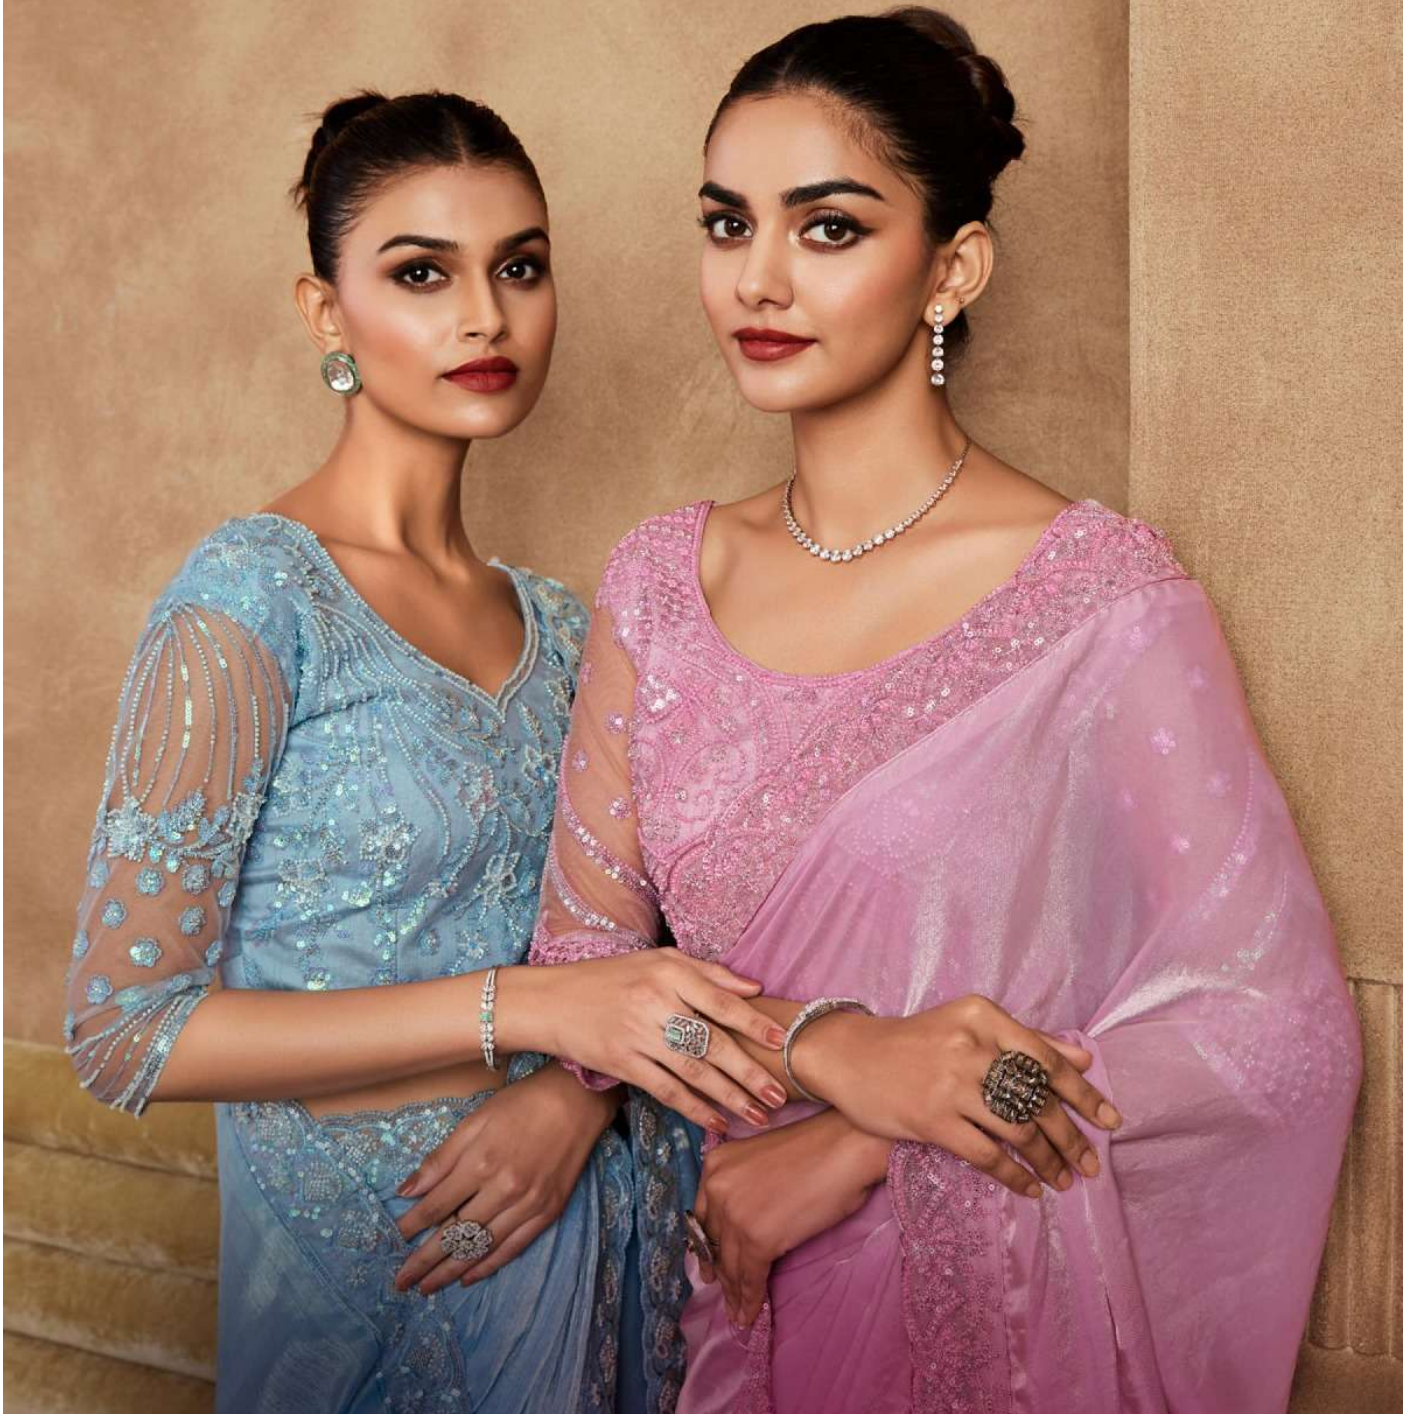

SARVA रत्ना

(THE ETERNAL GEMS)

SRV-7901

SRV-7902

SRV-7903

SRV-7907

SRV-7908

SRV-7909

SRV-7903

SARVARATNA
(THE ETERNAL GEMS)

TFH
THE FASHION HUB

SRV-7901

SARVA रत्ना

(THE ETERNAL GEMS)

SARVARATNA

D.No.	Rate (IN RS.)	CUT. (approx.)	Fabric Details (HAND WORK BORDER & BLOUSE)
		(approx.)	(Unstiched Blouse)
SRV-7901	3528/-	6.30 mts.	SOFT TOUCH SARTIN SILK
SRV-7902	3528/-	6.30 mts.	GLASS FEEL CHIFFON SILK
SRV-7903	3583/-	6.30 mts.	IMPORTED SOFT SILK
SRV-7904	3728/-	6.30 mts.	GOLD FLAKE SILK
SRV-7905	3728/-	6.30 mts.	CHERRY SILK
SRV-7906	3472/-	6.30 mts.	SHINE & SILK
SRV-7907	3639/-	6.30 mts.	GOLD FLAKE SILK
SRV-7908	3728/-	6.30 mts.	CHERRY SILK
SRV-7909	3472/-	6.30 mts.	SHINE & SILK
SRV-7910	3394/-	6.30 mts.	SOFT CHIFFON
SRV-7911	3728/-	6.30 mts.	GOLD FLAKE SILK
SRV-7912	3728/-	6.30 mts.	GOLD FLAKE SILK
12 Pcs			
TOTAL AMOUNT	43256/-		
AVG.PRICE(approx.)	3604.67/-		
(5% G.ST. APPLICABLE)			
NOTE:-			
1). RETURN GOODS SHALL NOT BE ACCEPTED.			