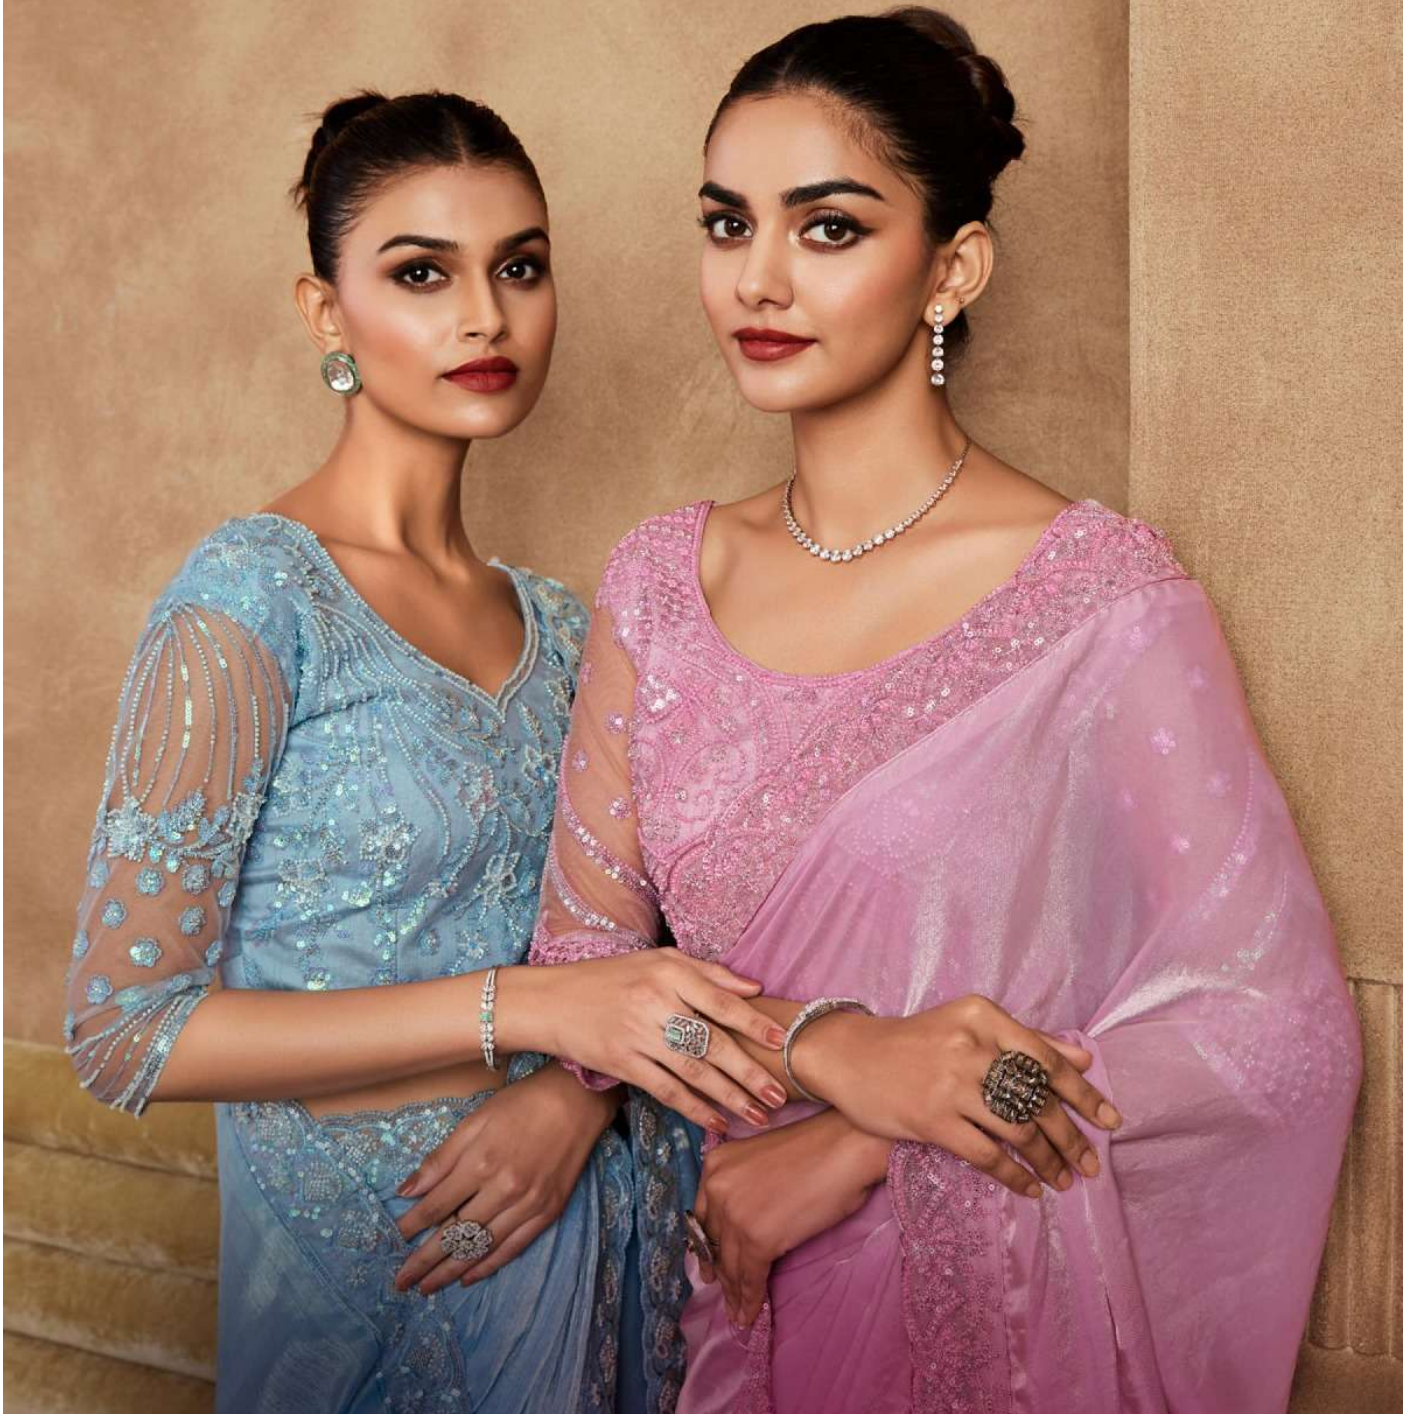

TFH  
THE FASHION HUB

SRV-7903

SARVARATNA  
(THE ETERNAL GEMS)

TFH  
THE FASHION HUB

SRV-7901

# SARVA रत्ना

( THE ETERNAL GEMS )