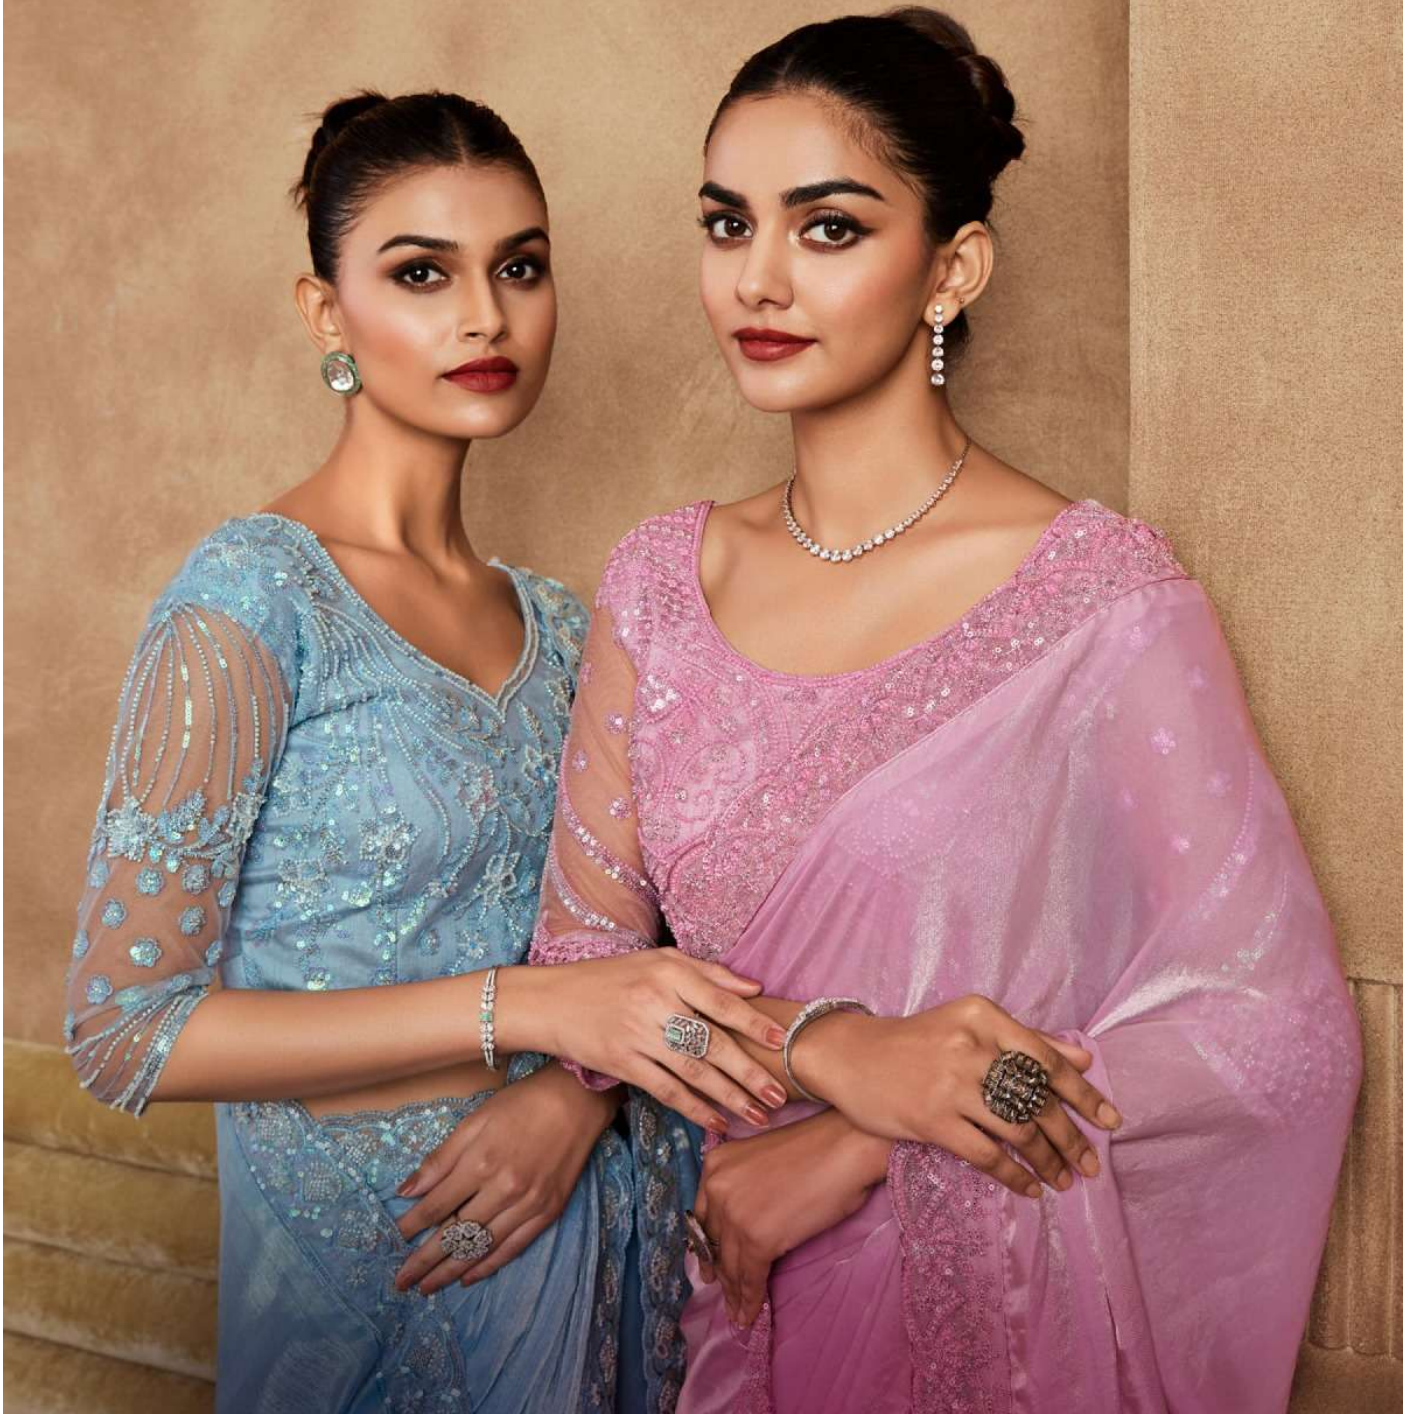

SARVA रत्ना

(THE ETERNAL GEMS)

SRV-7901

SRV-7902

SRV-7903

SRV-7907

SRV-7908

SRV-7909

SARVARATNA
(THE ETERNAL GEMS)

TFH
THE FASHION HUB

SRV-7901

SARVA रत्ना

(THE ETERNAL GEMS)

SARVARATNA

D.No.	Rate (IN RS.)	CUT. (approx.)	Fabric Details (HAND WORK BORDER & BLOUSE)
		(approx.)	(Unstiched Blouse)
SRV-7901	3528/-	6.30 mts.	SOFT TOUCH SARTIN SILK
SRV-7902	3528/-	6.30 mts.	GLASS FEEL CHIFFON SILK
SRV-7903	3583/-	6.30 mts.	IMPORTED SOFT SILK
SRV-7904	3728/-	6.30 mts.	GOLD FLAKE SILK
SRV-7905	3728/-	6.30 mts.	CHERRY SILK
SRV-7906	3472/-	6.30 mts.	SHINE & SILK
SRV-7907	3639/-	6.30 mts.	GOLD FLAKE SILK
SRV-7908	3728/-	6.30 mts.	CHERRY SILK
SRV-7909	3472/-	6.30 mts.	SHINE & SILK
SRV-7910	3394/-	6.30 mts.	SOFT CHIFFON
SRV-7911	3728/-	6.30 mts.	GOLD FLAKE SILK
SRV-7912	3728/-	6.30 mts.	GOLD FLAKE SILK
12 Pcs			
TOTAL AMOUNT	43256/-		
AVG.PRICE(approx.)	3604.67/-		
(5% G.ST. APPLICABLE)			
NOTE:-			
1). RETURN GOODS SHALL NOT BE ACCEPTED.			