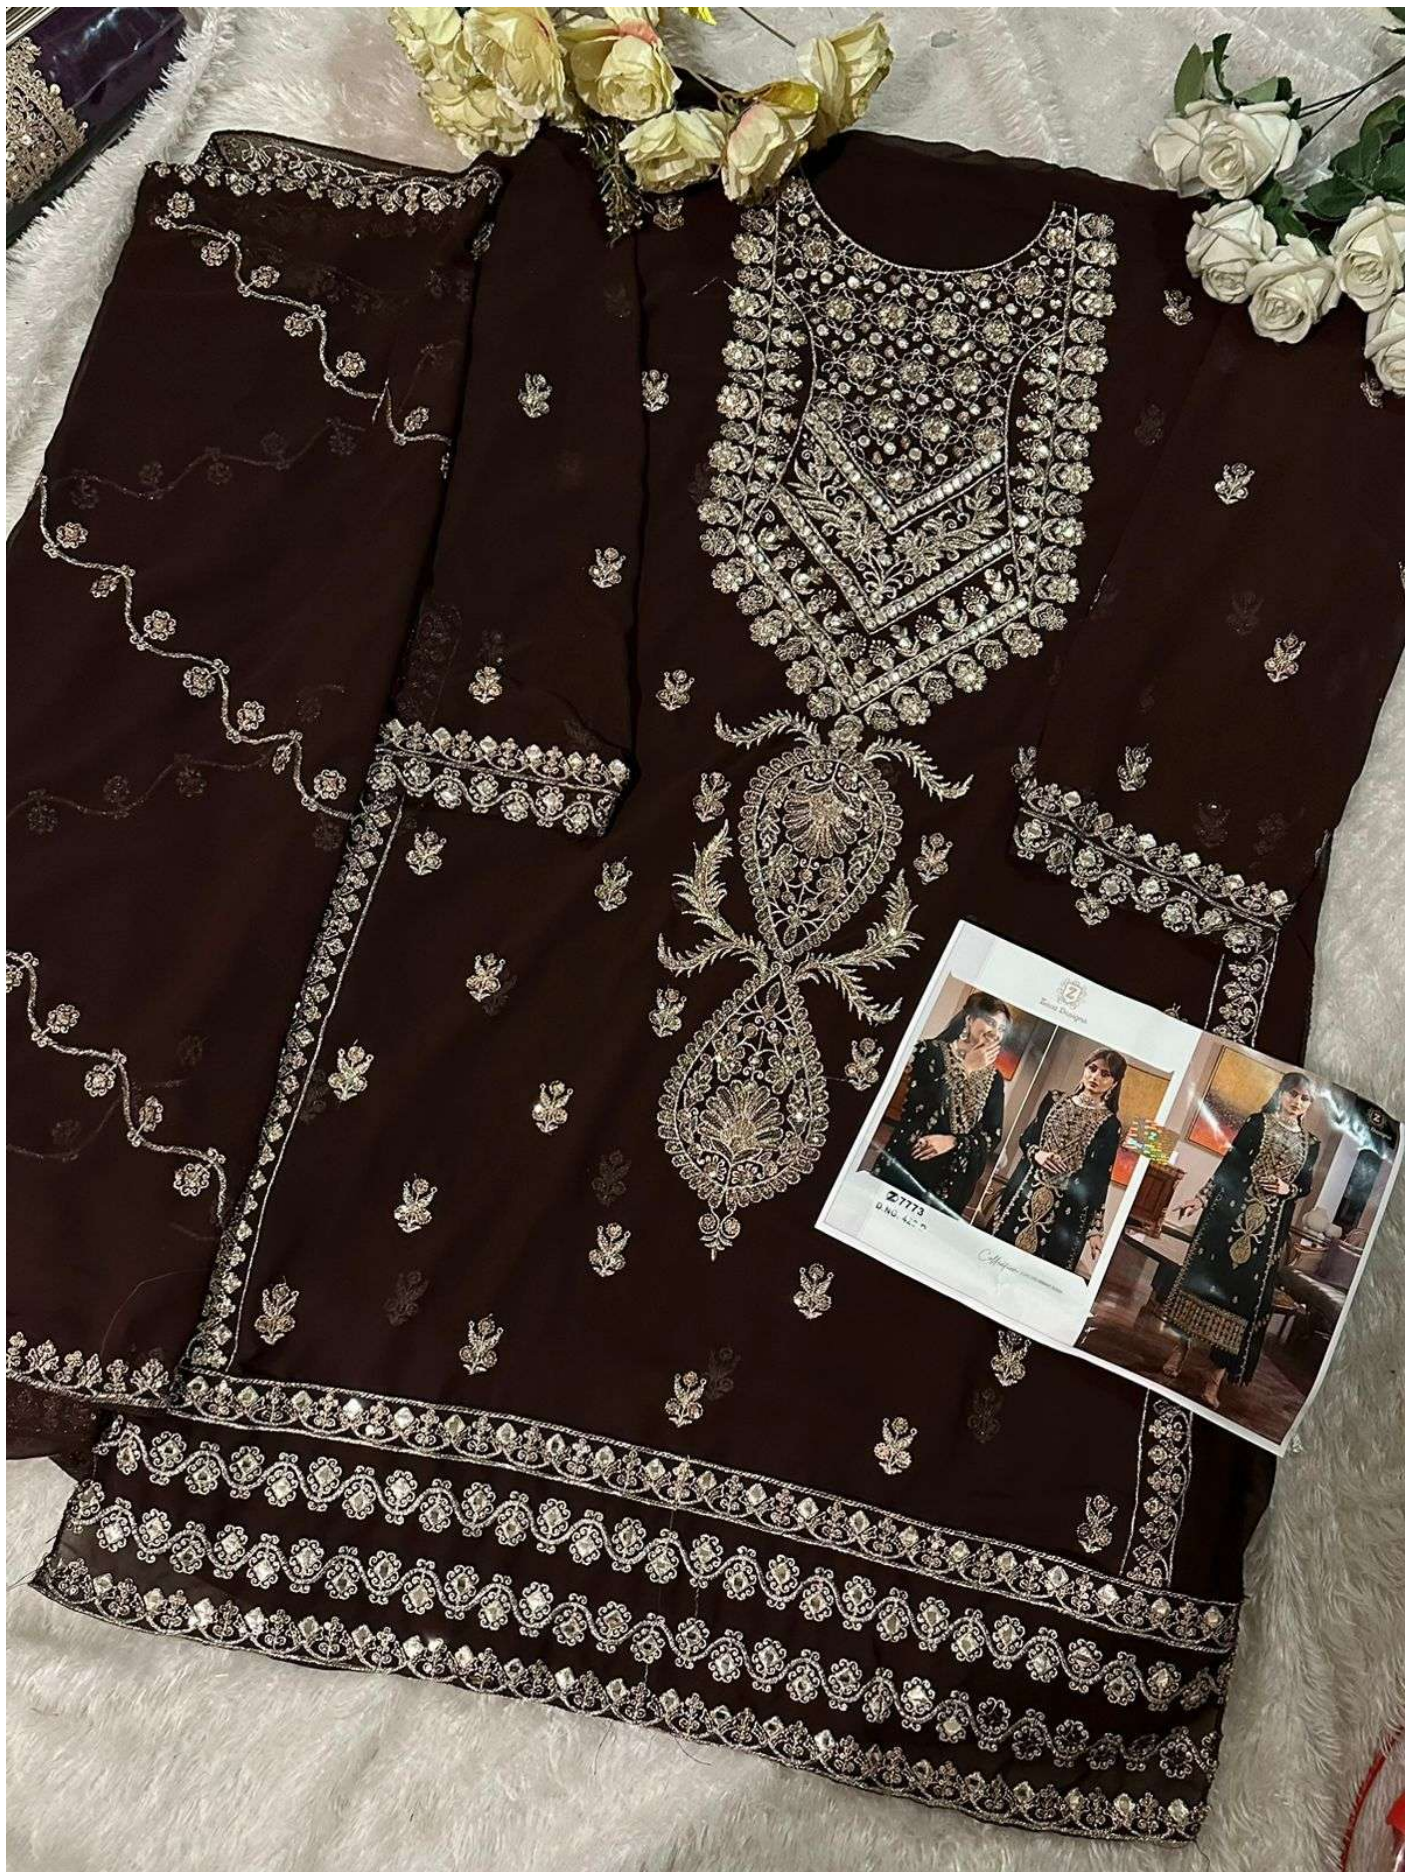

Ziaaz Designs

Z7773
D.NO. 420-B

Collection A LIFE LESS ORDINARY DESIGN

7 7773
D.I.O. 420-B

Collection 2018/19

A rectangular catalog card is positioned in the bottom right corner of the image. It features two photographs of a woman modeling the black embroidered garment. The card is white with black text. At the top, there is a small logo. Below the photos, the text "7 7773" and "D.I.O. 420-B" is printed. At the bottom right, the text "Collection 2018/19" is visible.