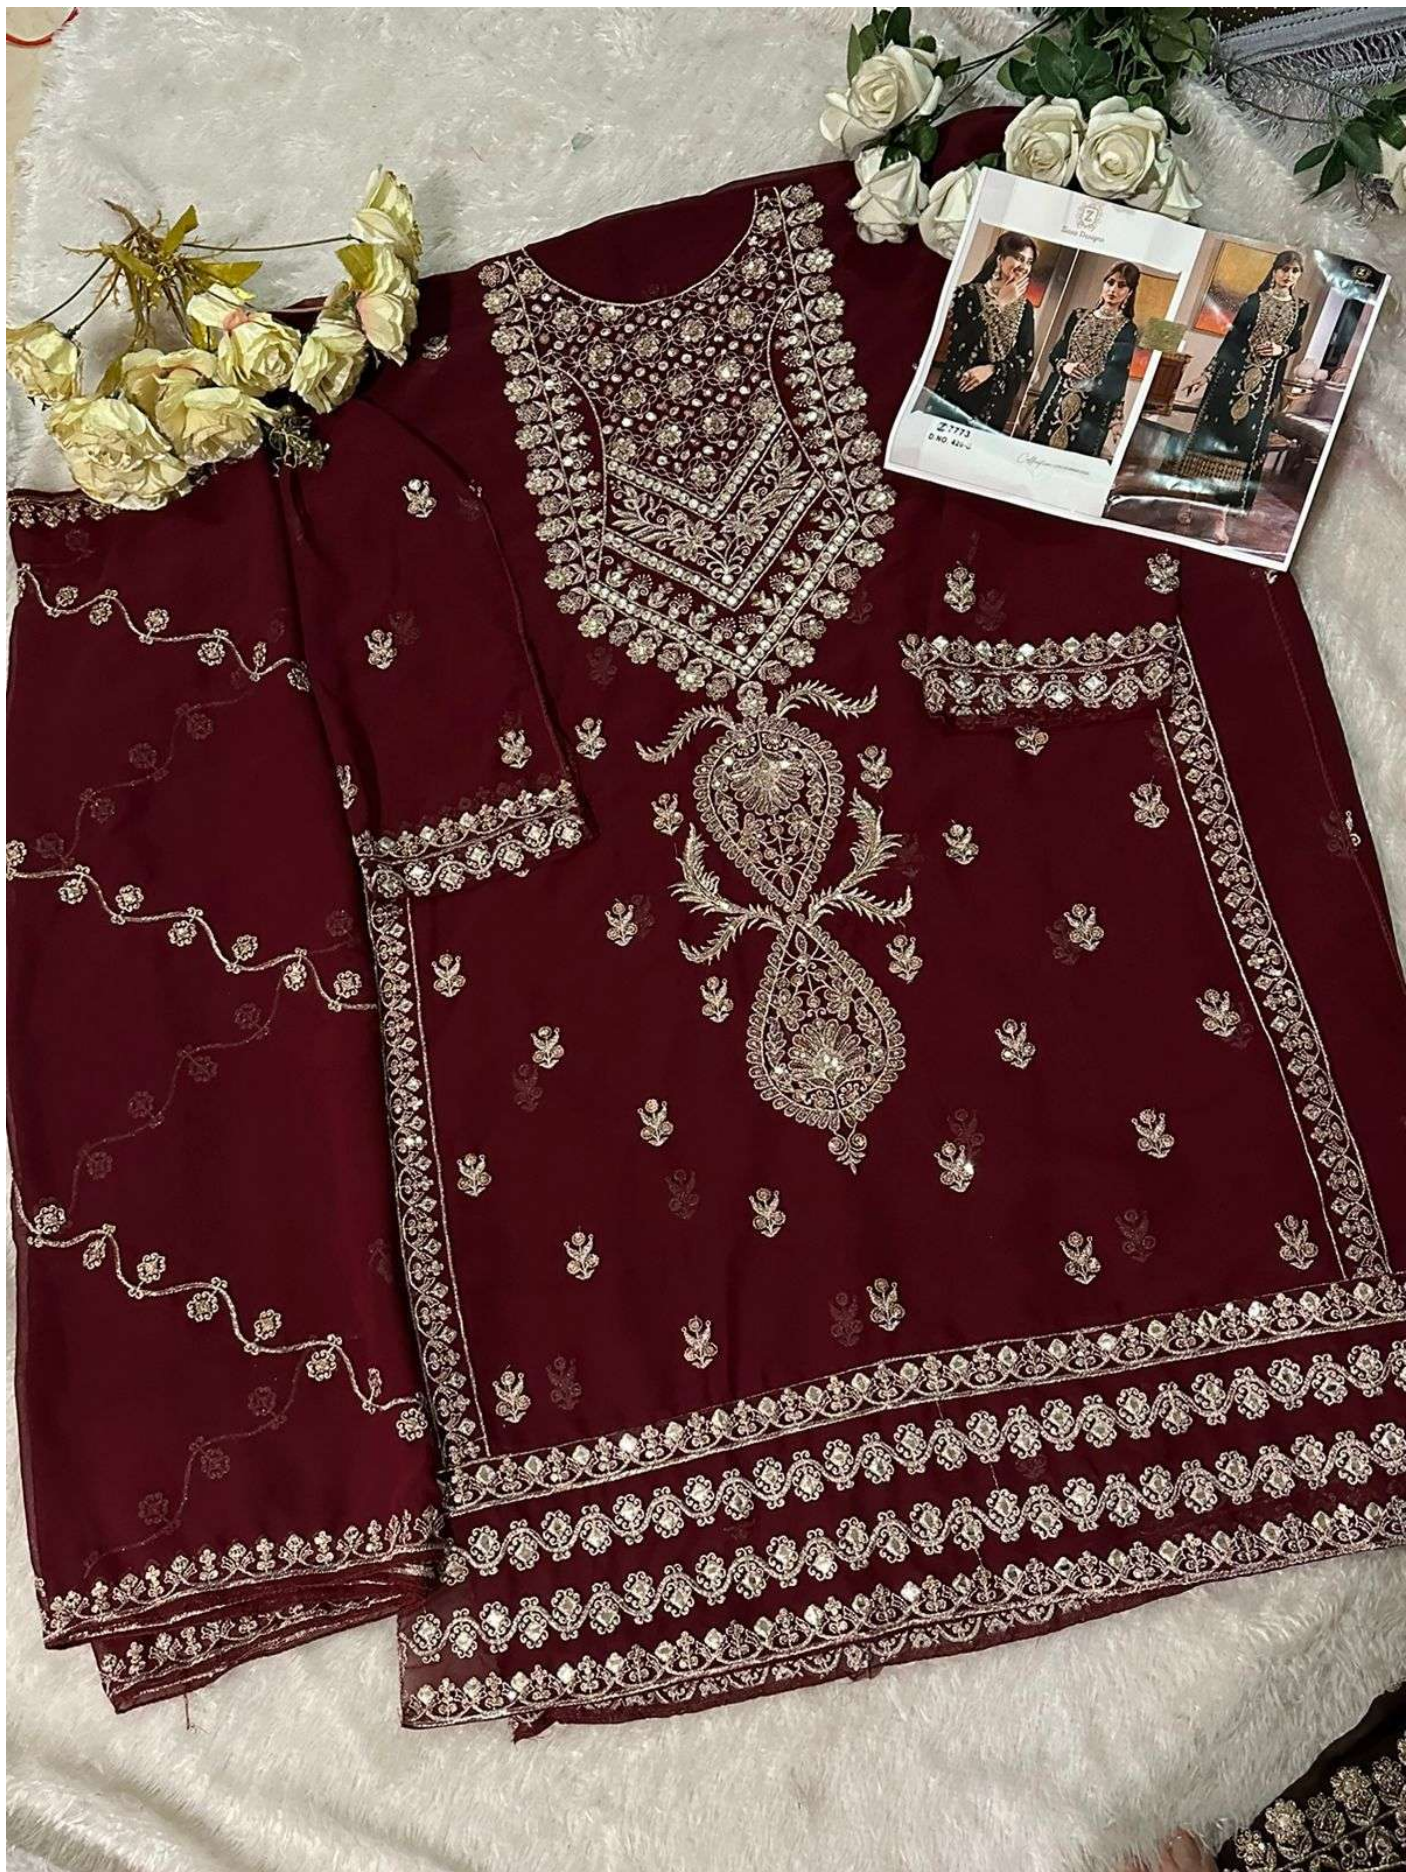

Ziaaz Designs

Z7773
D.NO. 420-B

Collection A LIFE LESS ORDINARY DESIGN

7 7773
D.I.O. 420-B

Collection 2018/19

A rectangular catalog card is positioned in the bottom right corner of the image. It features two photographs of a woman modeling the black embroidered garment. The card is white with black text. At the top, there is a small logo. Below the photos, the text "7 7773" and "D.I.O. 420-B" is printed. At the bottom right, the text "Collection 2018/19" is visible.