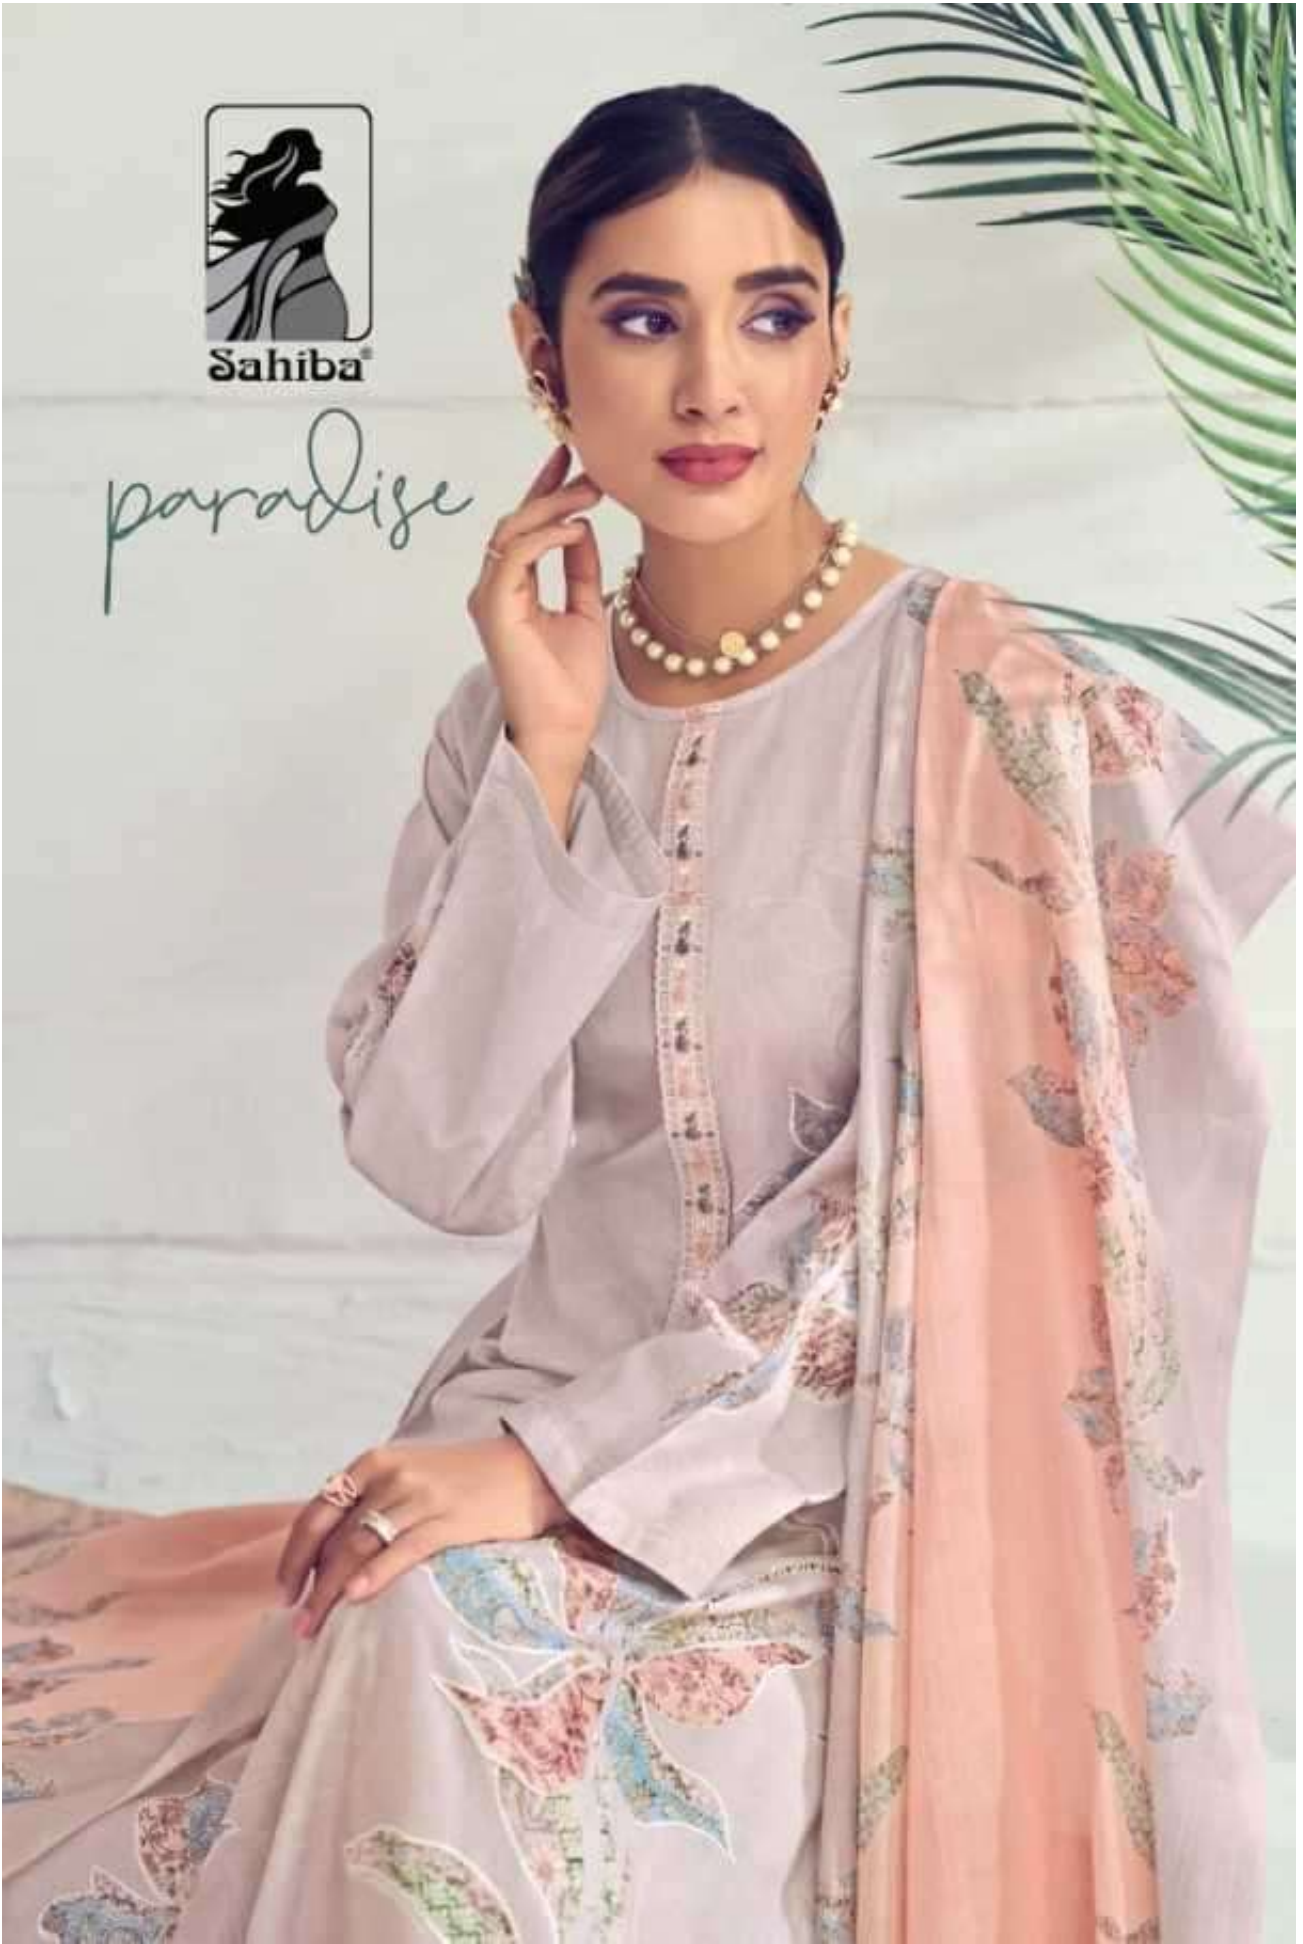

Sahiba®

paradise