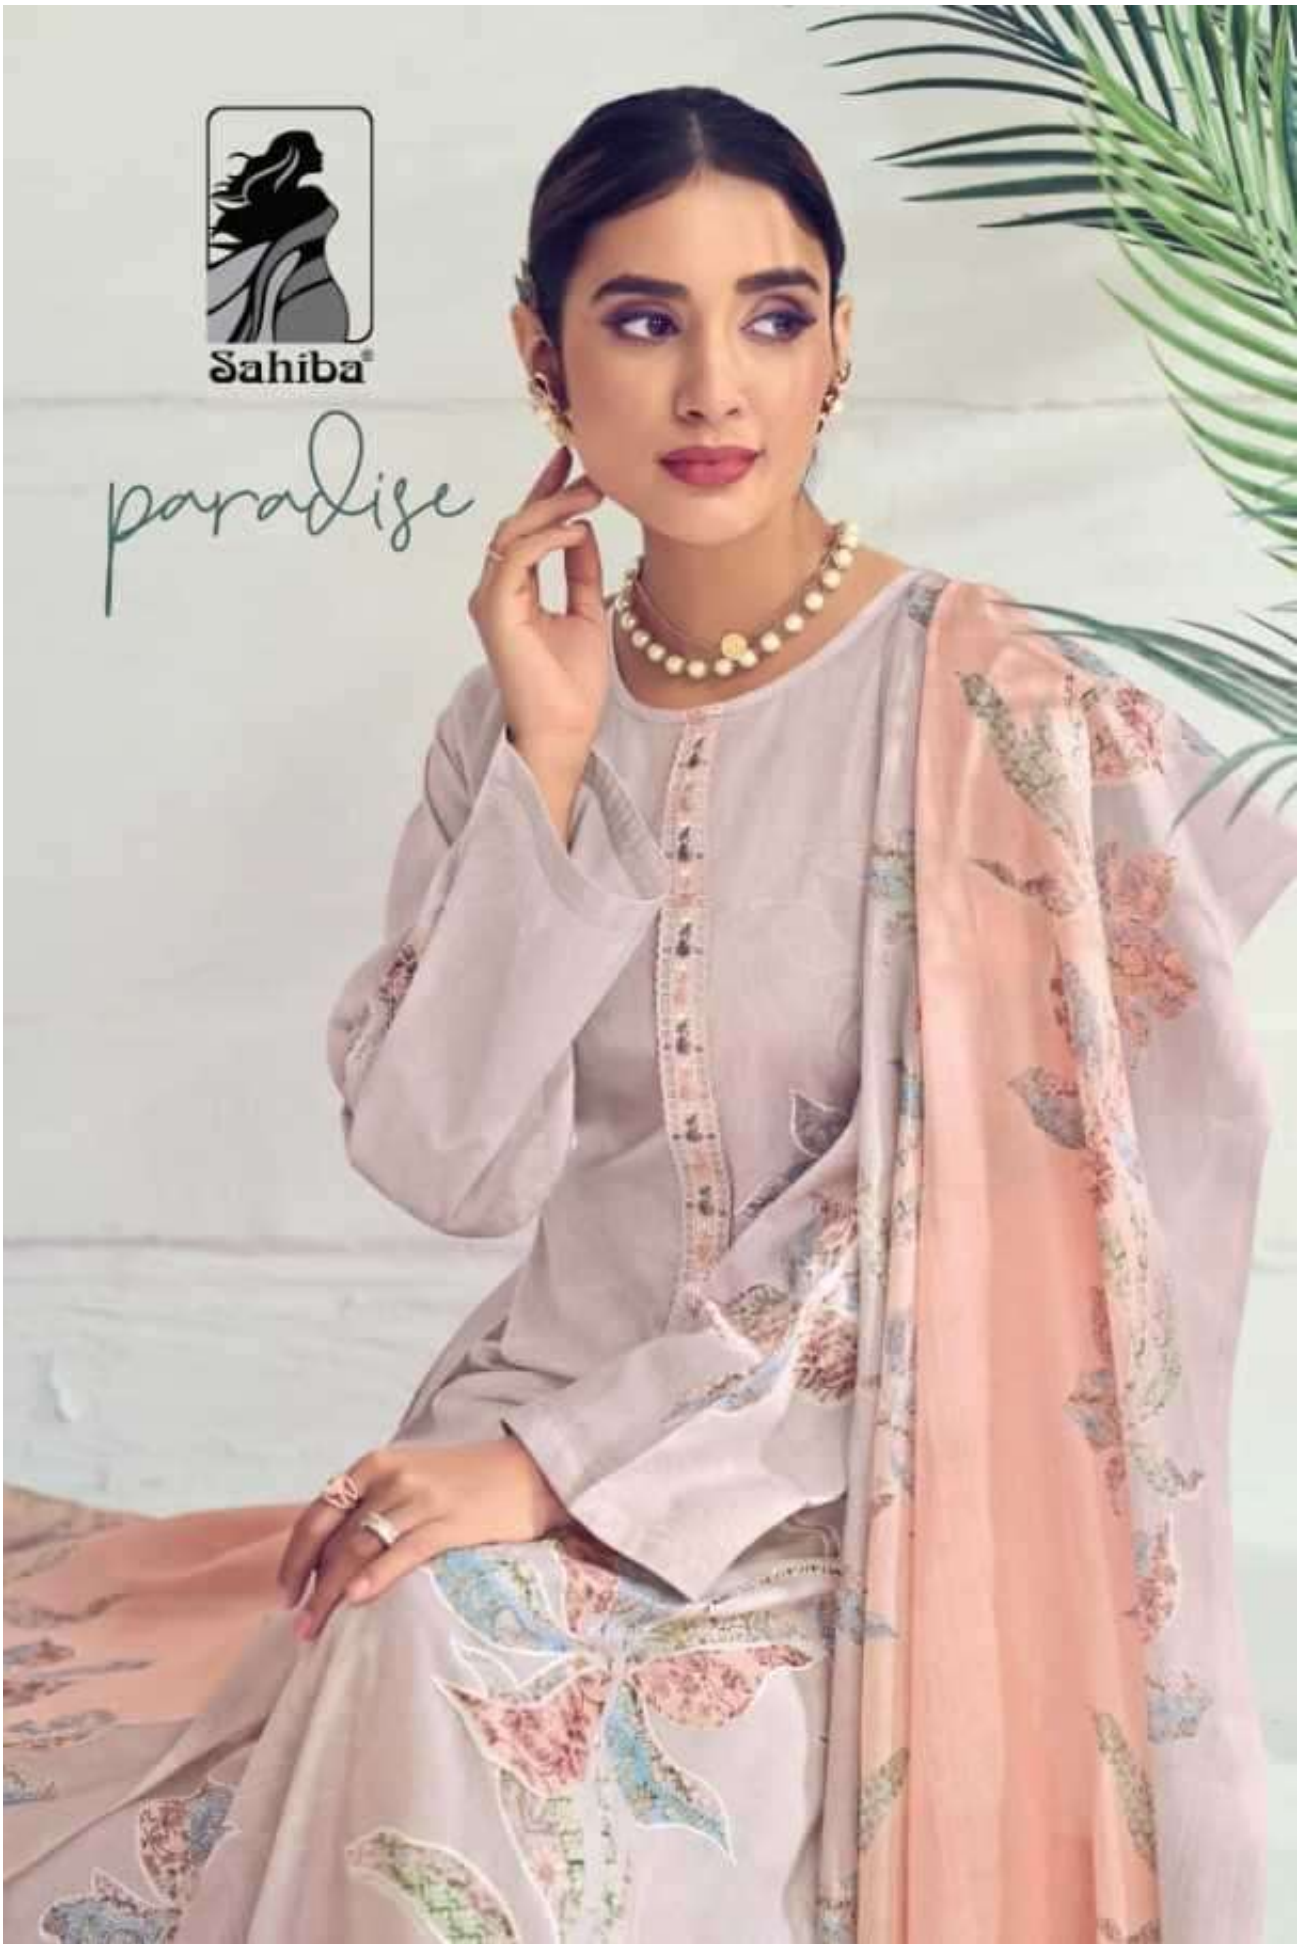

# RATE LIST

H S N CODE - 520851

DESIGN NO

**477 - 429 - 444**

DESCRIPTION

TOP - PURE COTTON LAWN DIGITAL PRINT WITH THREADLE WORK WITH  
EMBROIDERY TUSSALE AND ORGENZA SILK NECK PATTI EMBROIDERY

BOTTOM - PURE COTTON LAWN

DUPATTA - PURE BEMBER COTTON DUPATTA DIGITAL PRINTED

**RATE**  
**{ RS, 1795/- }**

**A SET OF 1 DESIGN x 3 COLORWAY**

**TOTAL SUITS = 03**

paradise 429

paradise  Sahiba  
All accessories are for shoot purpose only.