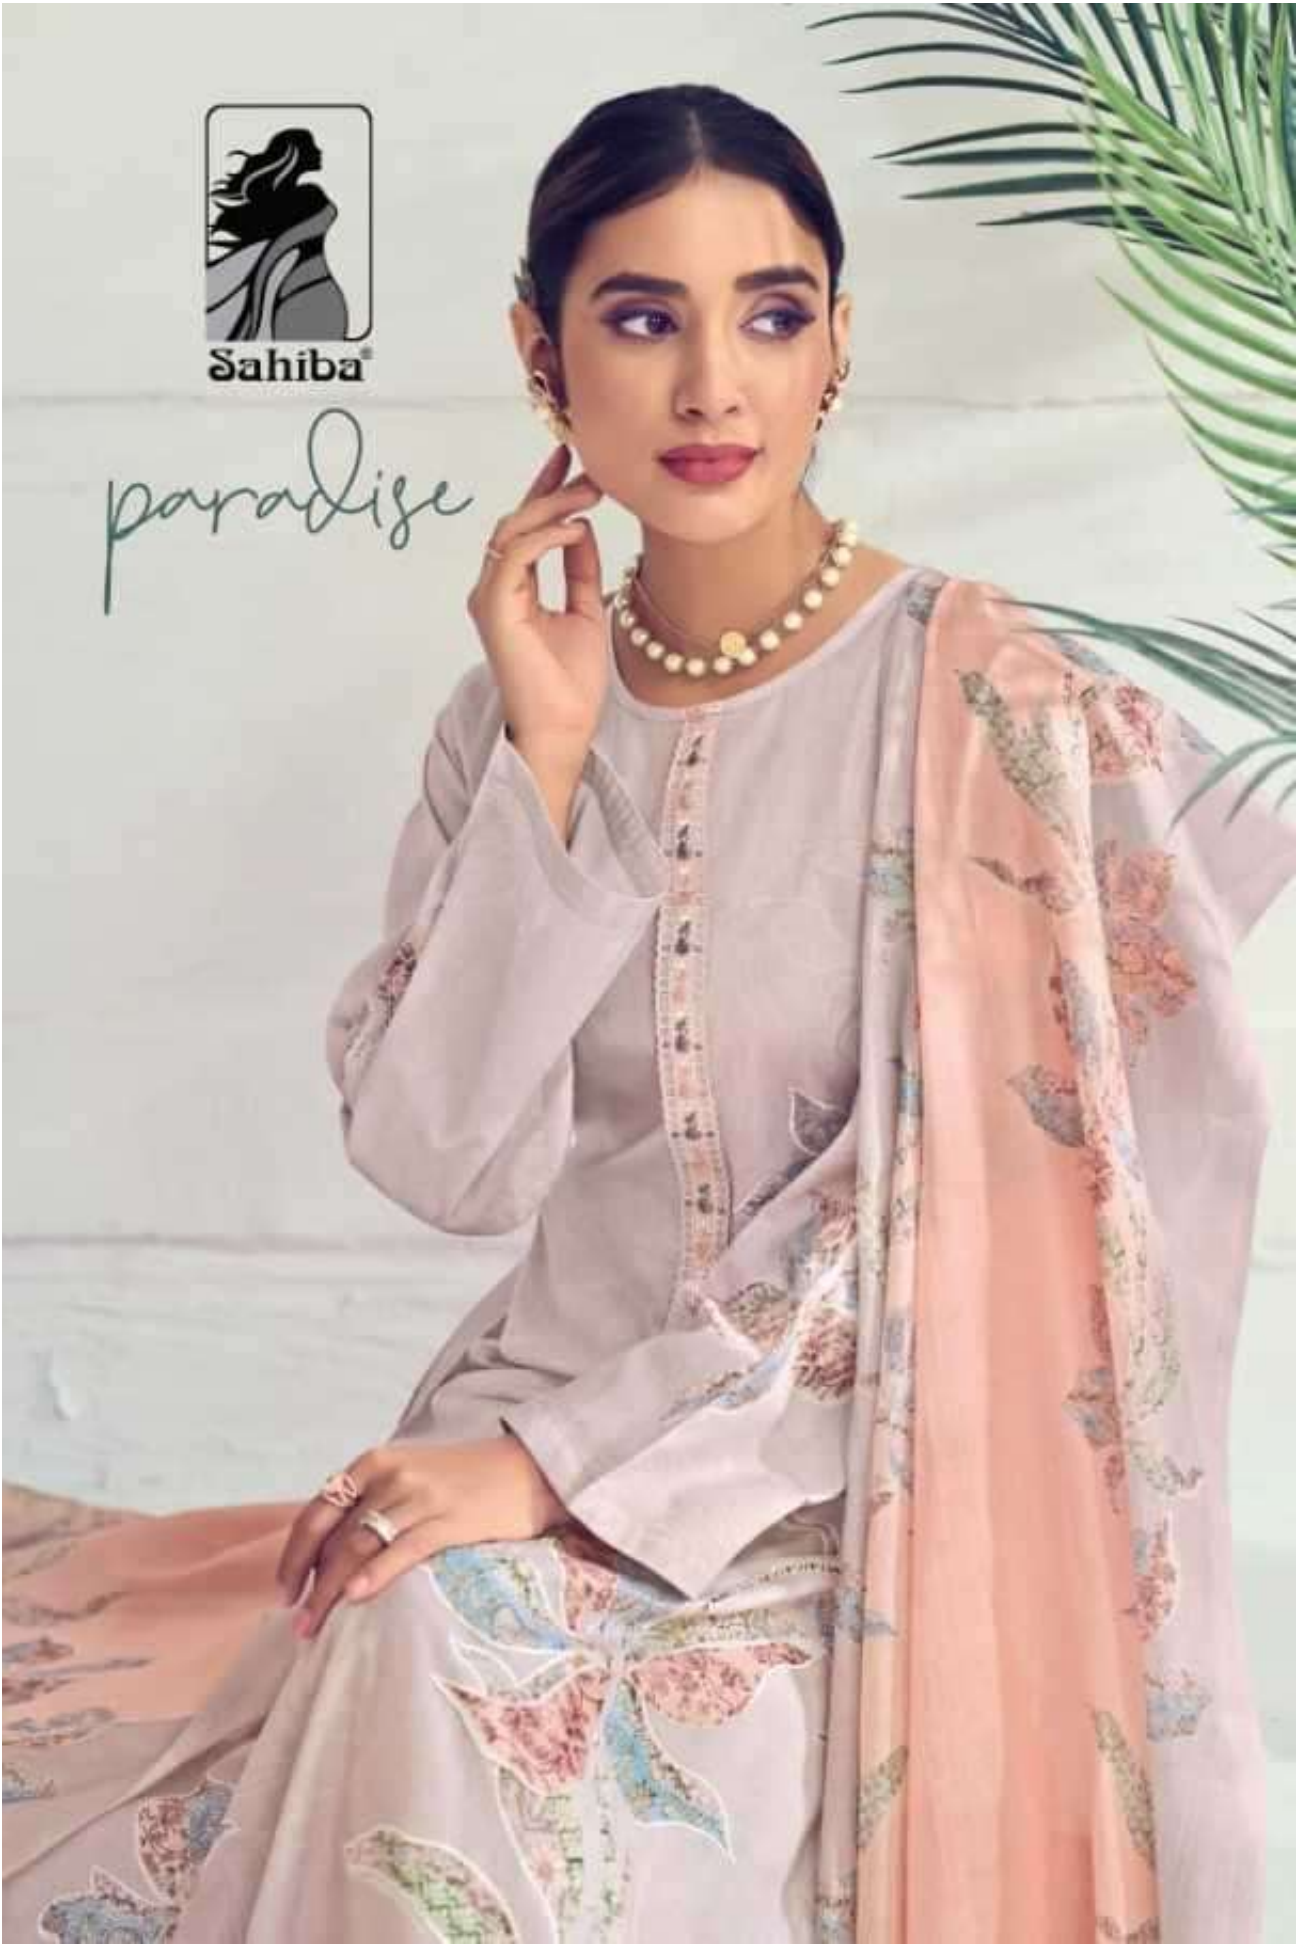

Sahiba®

paradise

# RATE LIST

H S N CODE - 520851

DESIGN NO

**477 - 429 - 444**

DESCRIPTION

TOP - PURE COTTON LAWN DIGITAL PRINT WITH THREADLE WORK WITH  
EMBROIDERY TUSSALE AND ORGENZA SILK NECK PATTI EMBROIDERY

BOTTOM - PURE COTTON LAWN

DUPATTA - PURE BEMBER COTTON DUPATTA DIGITAL PRINTED

**RATE**  
**{ RS, 1795/- }**

**A SET OF 1 DESIGN x 3 COLORWAY**

**TOTAL SUITS = 03**

paradise 429

paradise  Sahiba  
All accessories are for shoot purpose only.