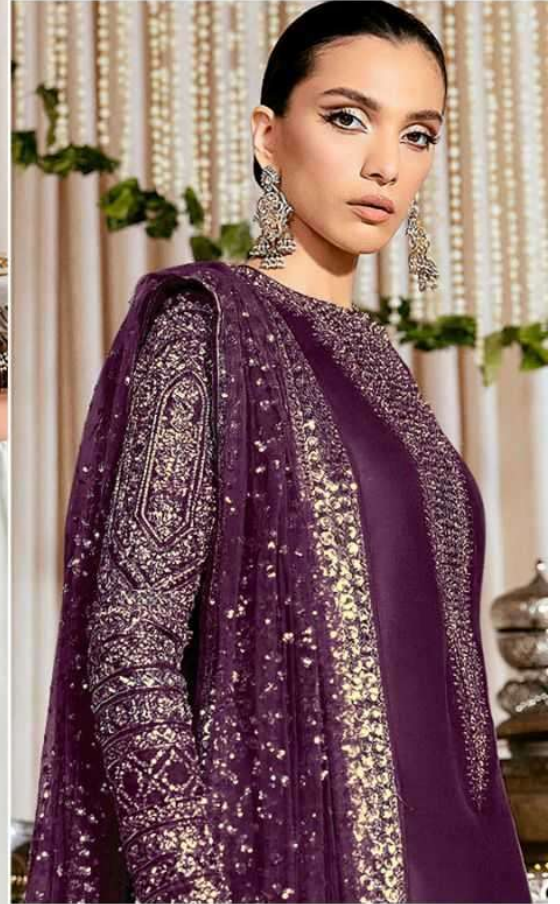

ALK®
AL KHUSHBU®
FIZA VOL-1