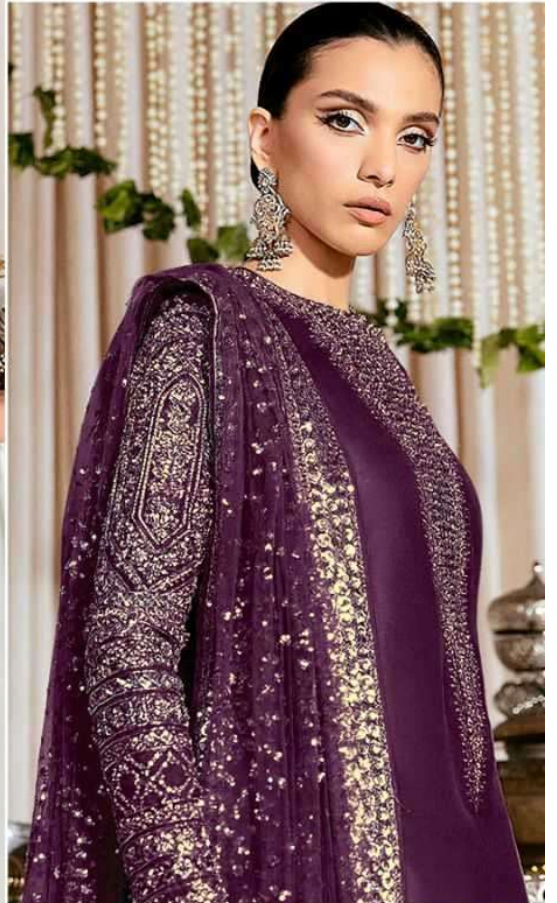

ALK®
AL KHUSHBU®
FIZA VOL-1