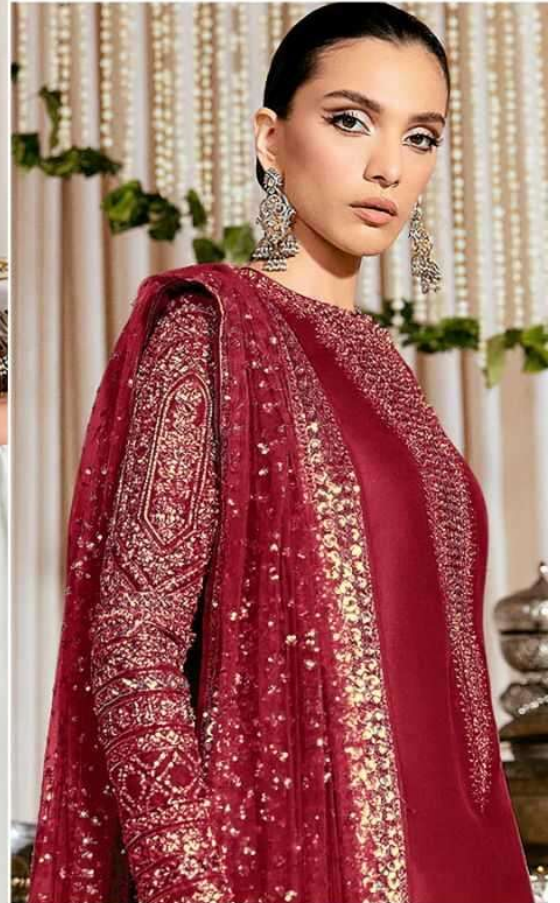

ALK®
AL KHUSHBU®
FIZA VOL-1