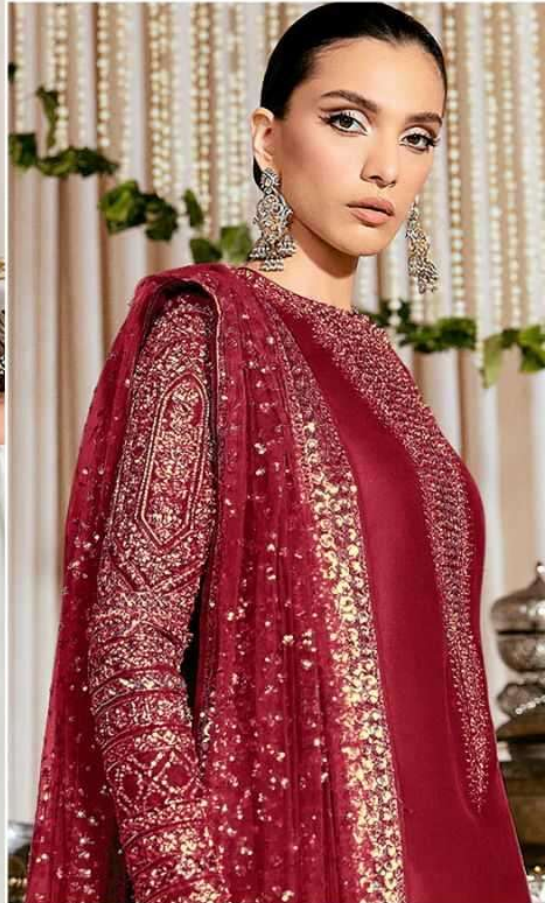

ALK®
AL KHUSHBU®
FIZA VOL-1