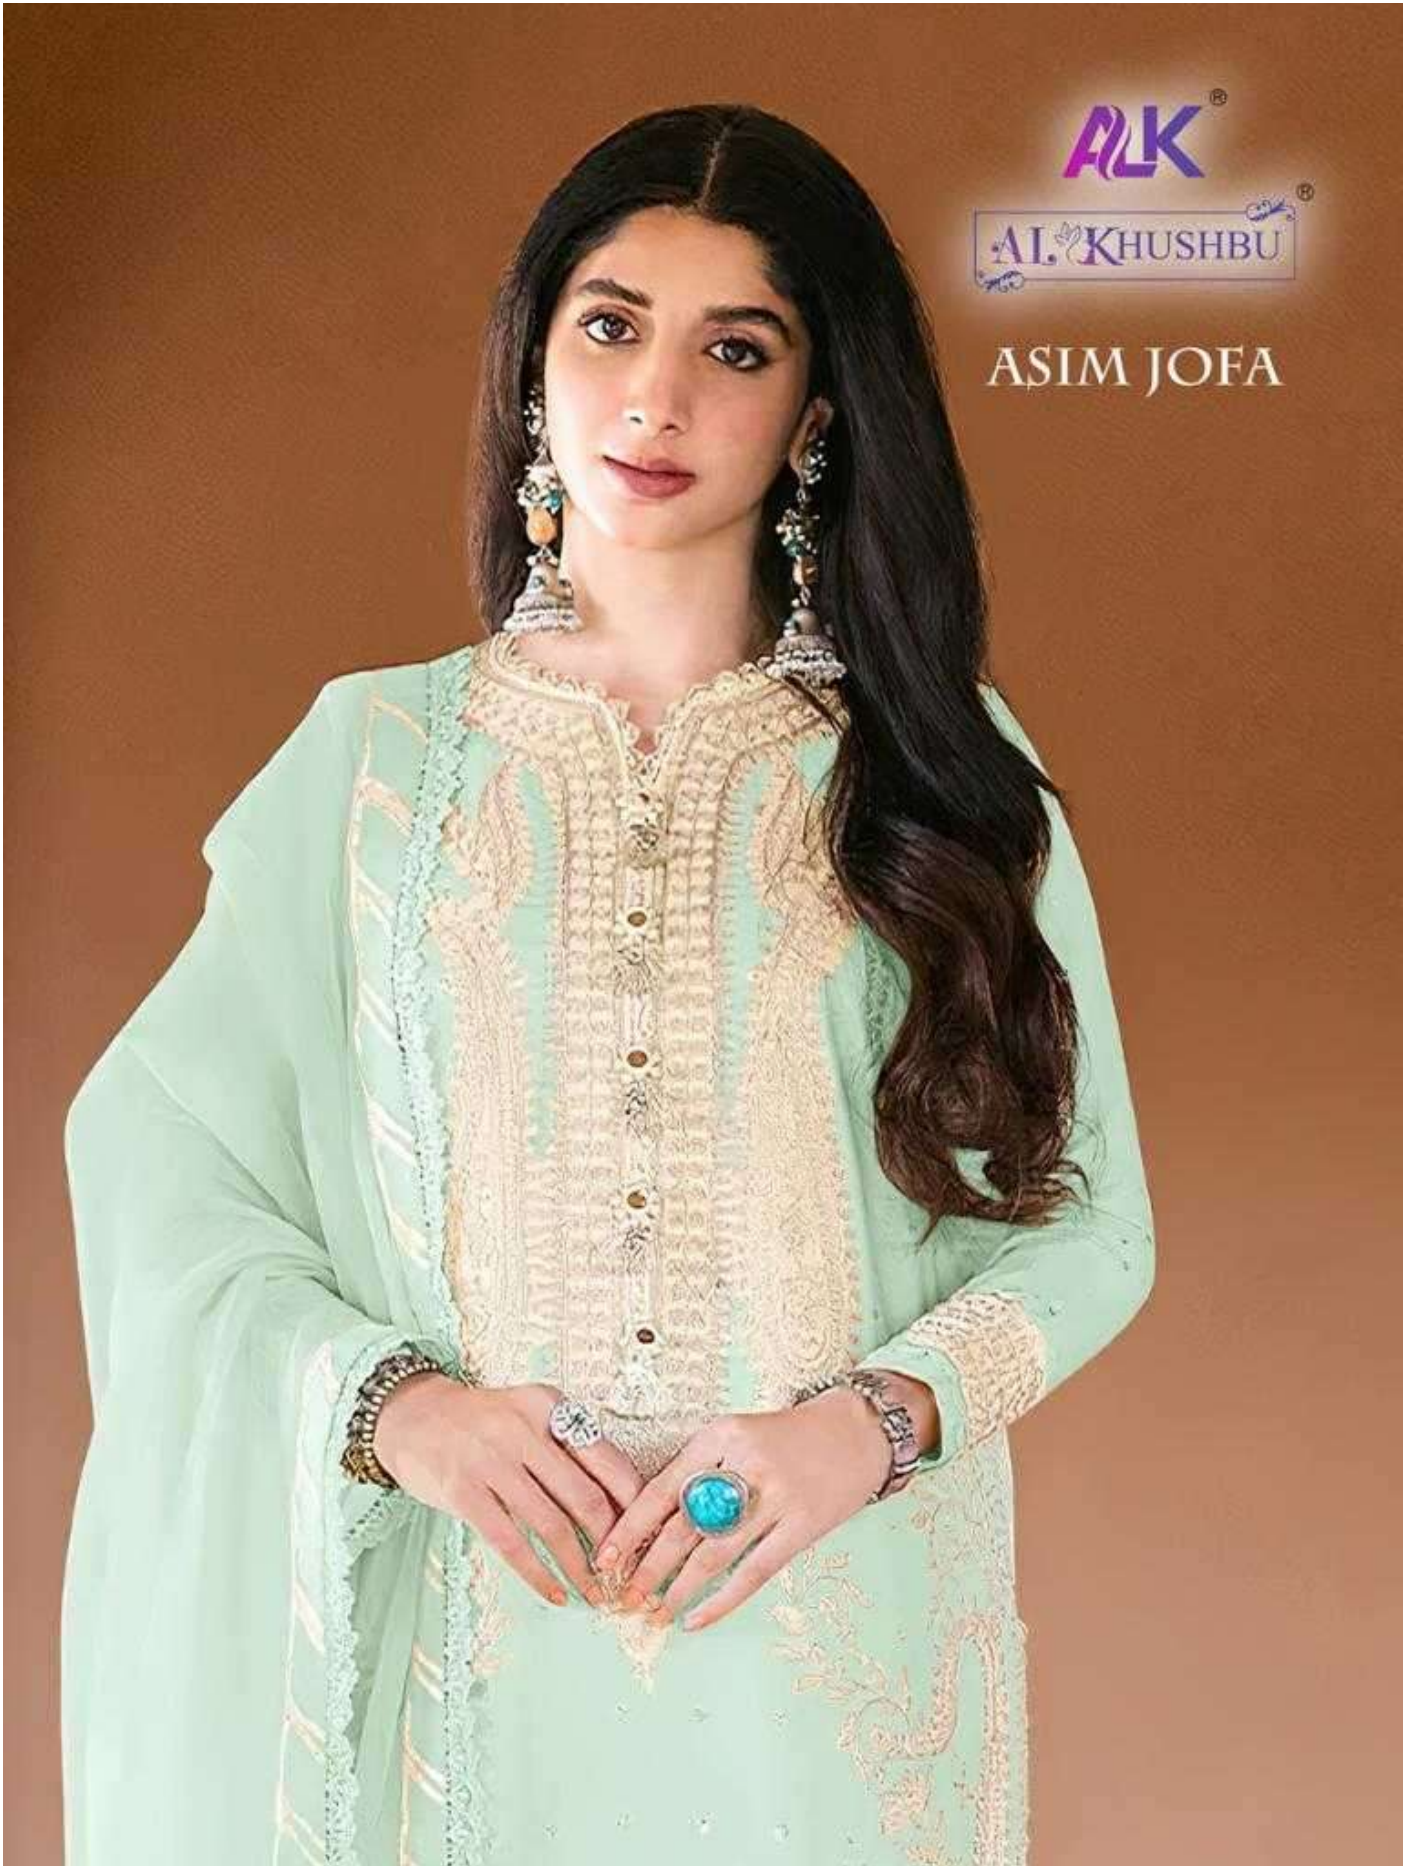

ALK®

AL. KHUSHBU®

ASIM JOFA