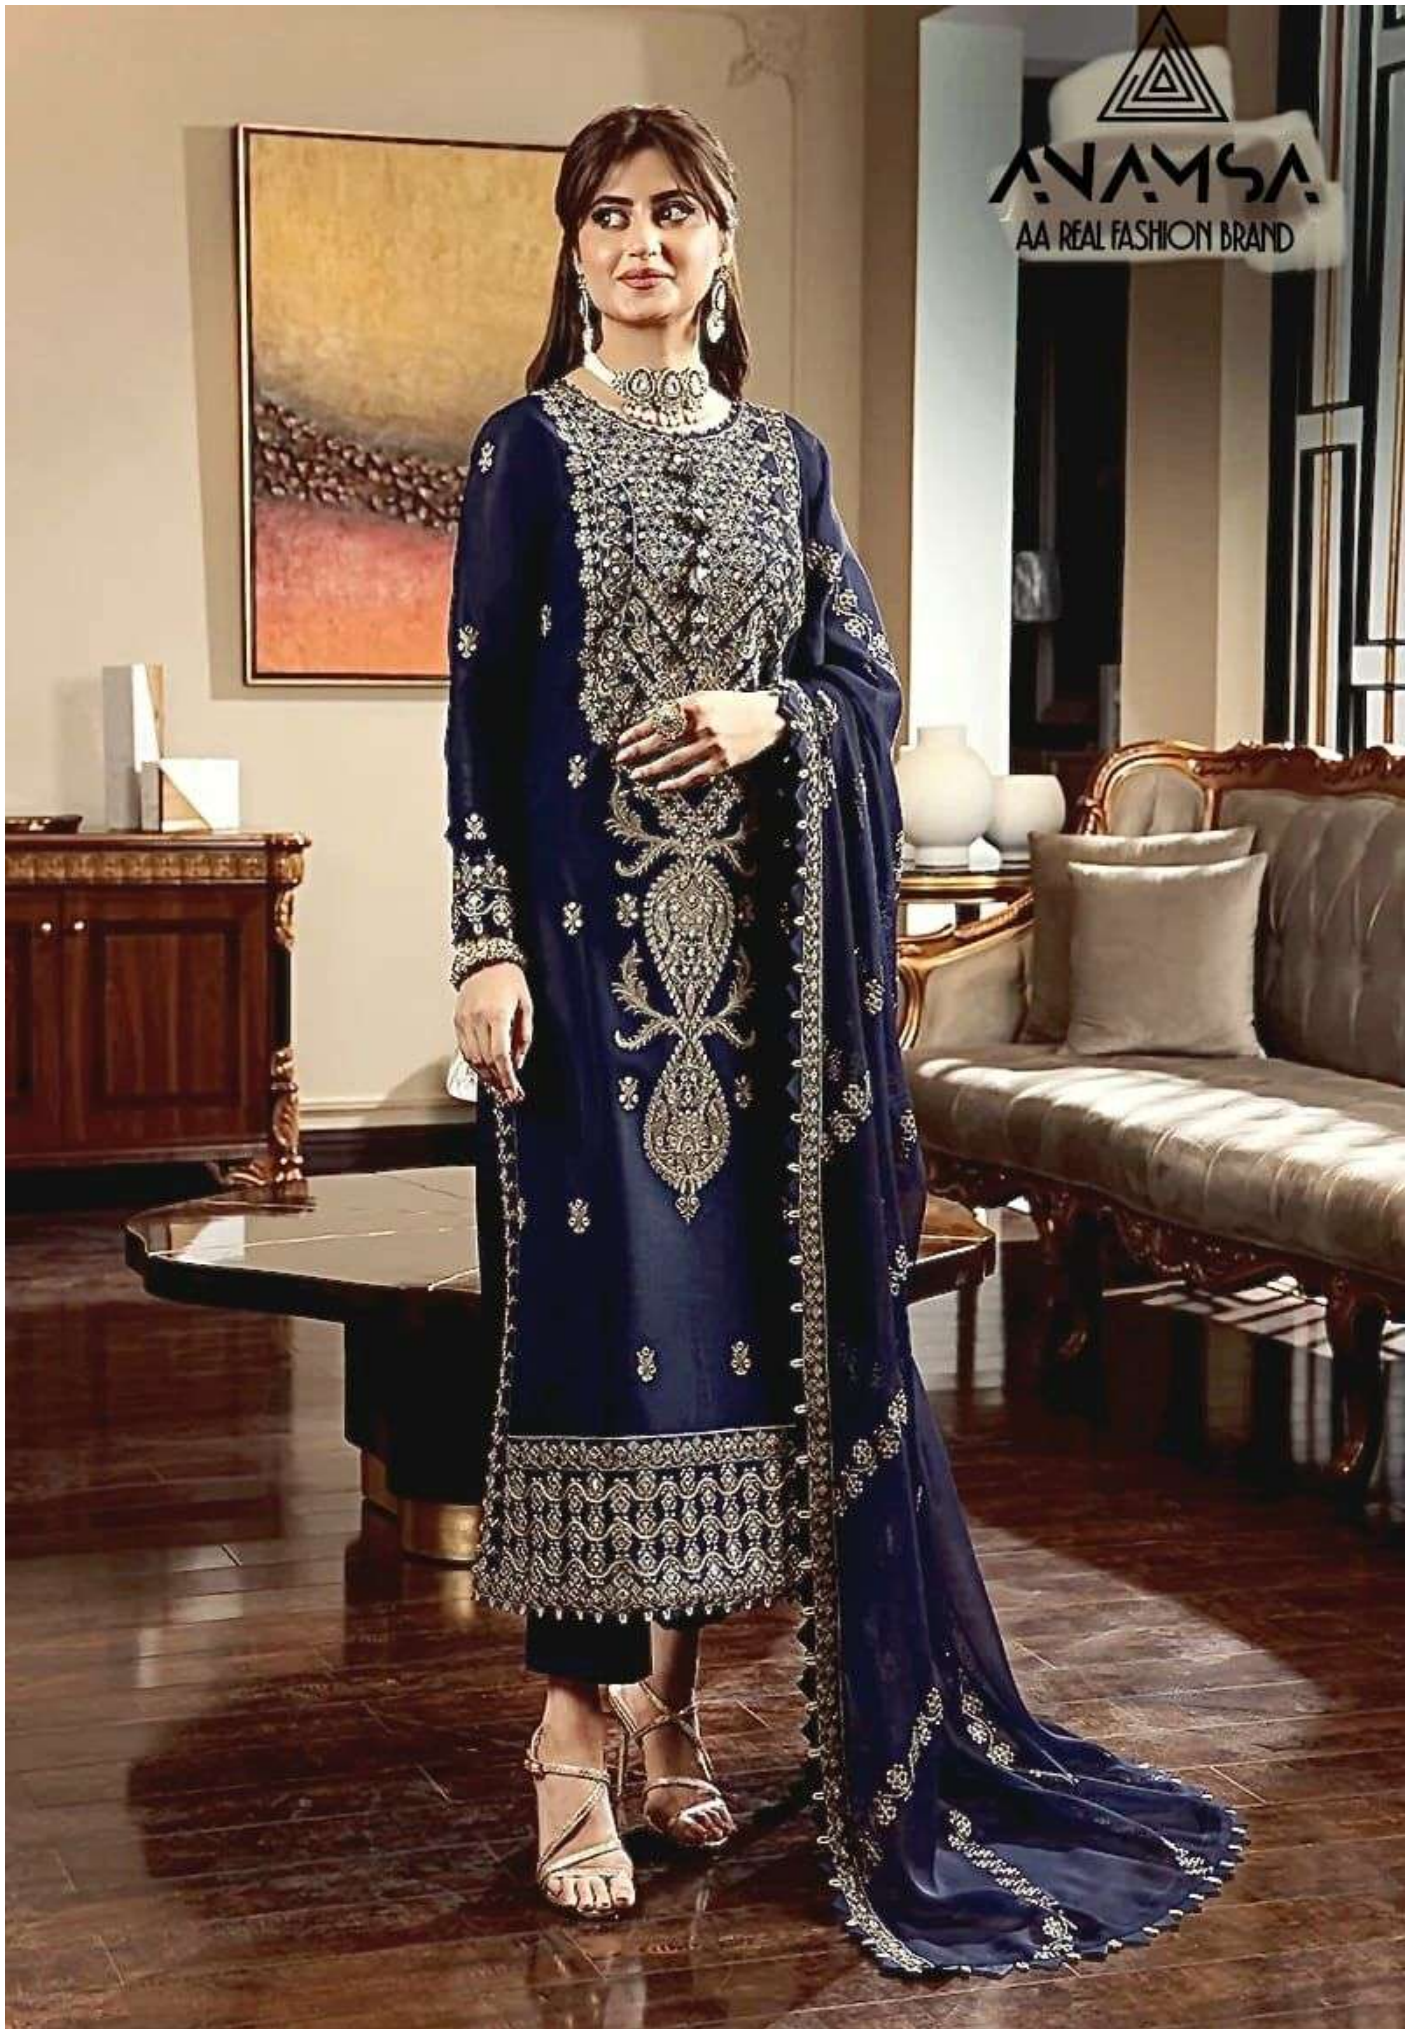

ANAMSA
AA REAL FASHION BRAND

ANAMSA
AA REAL FASHION BRAND

ANAMSA
AA REAL FASHION BRAND

ANAMSA
AA REAL FASHION BRAND

TOP- PURE FOX GEORGETTE WITH HEAVY EMBROIDERY AND SEQUENCE WORK
BOTTOMINNER- DULL SHANTOON
DUPATTA- PURE GEORGETTE FANCY DUPATTA AND HEAVY EMBROIDERY