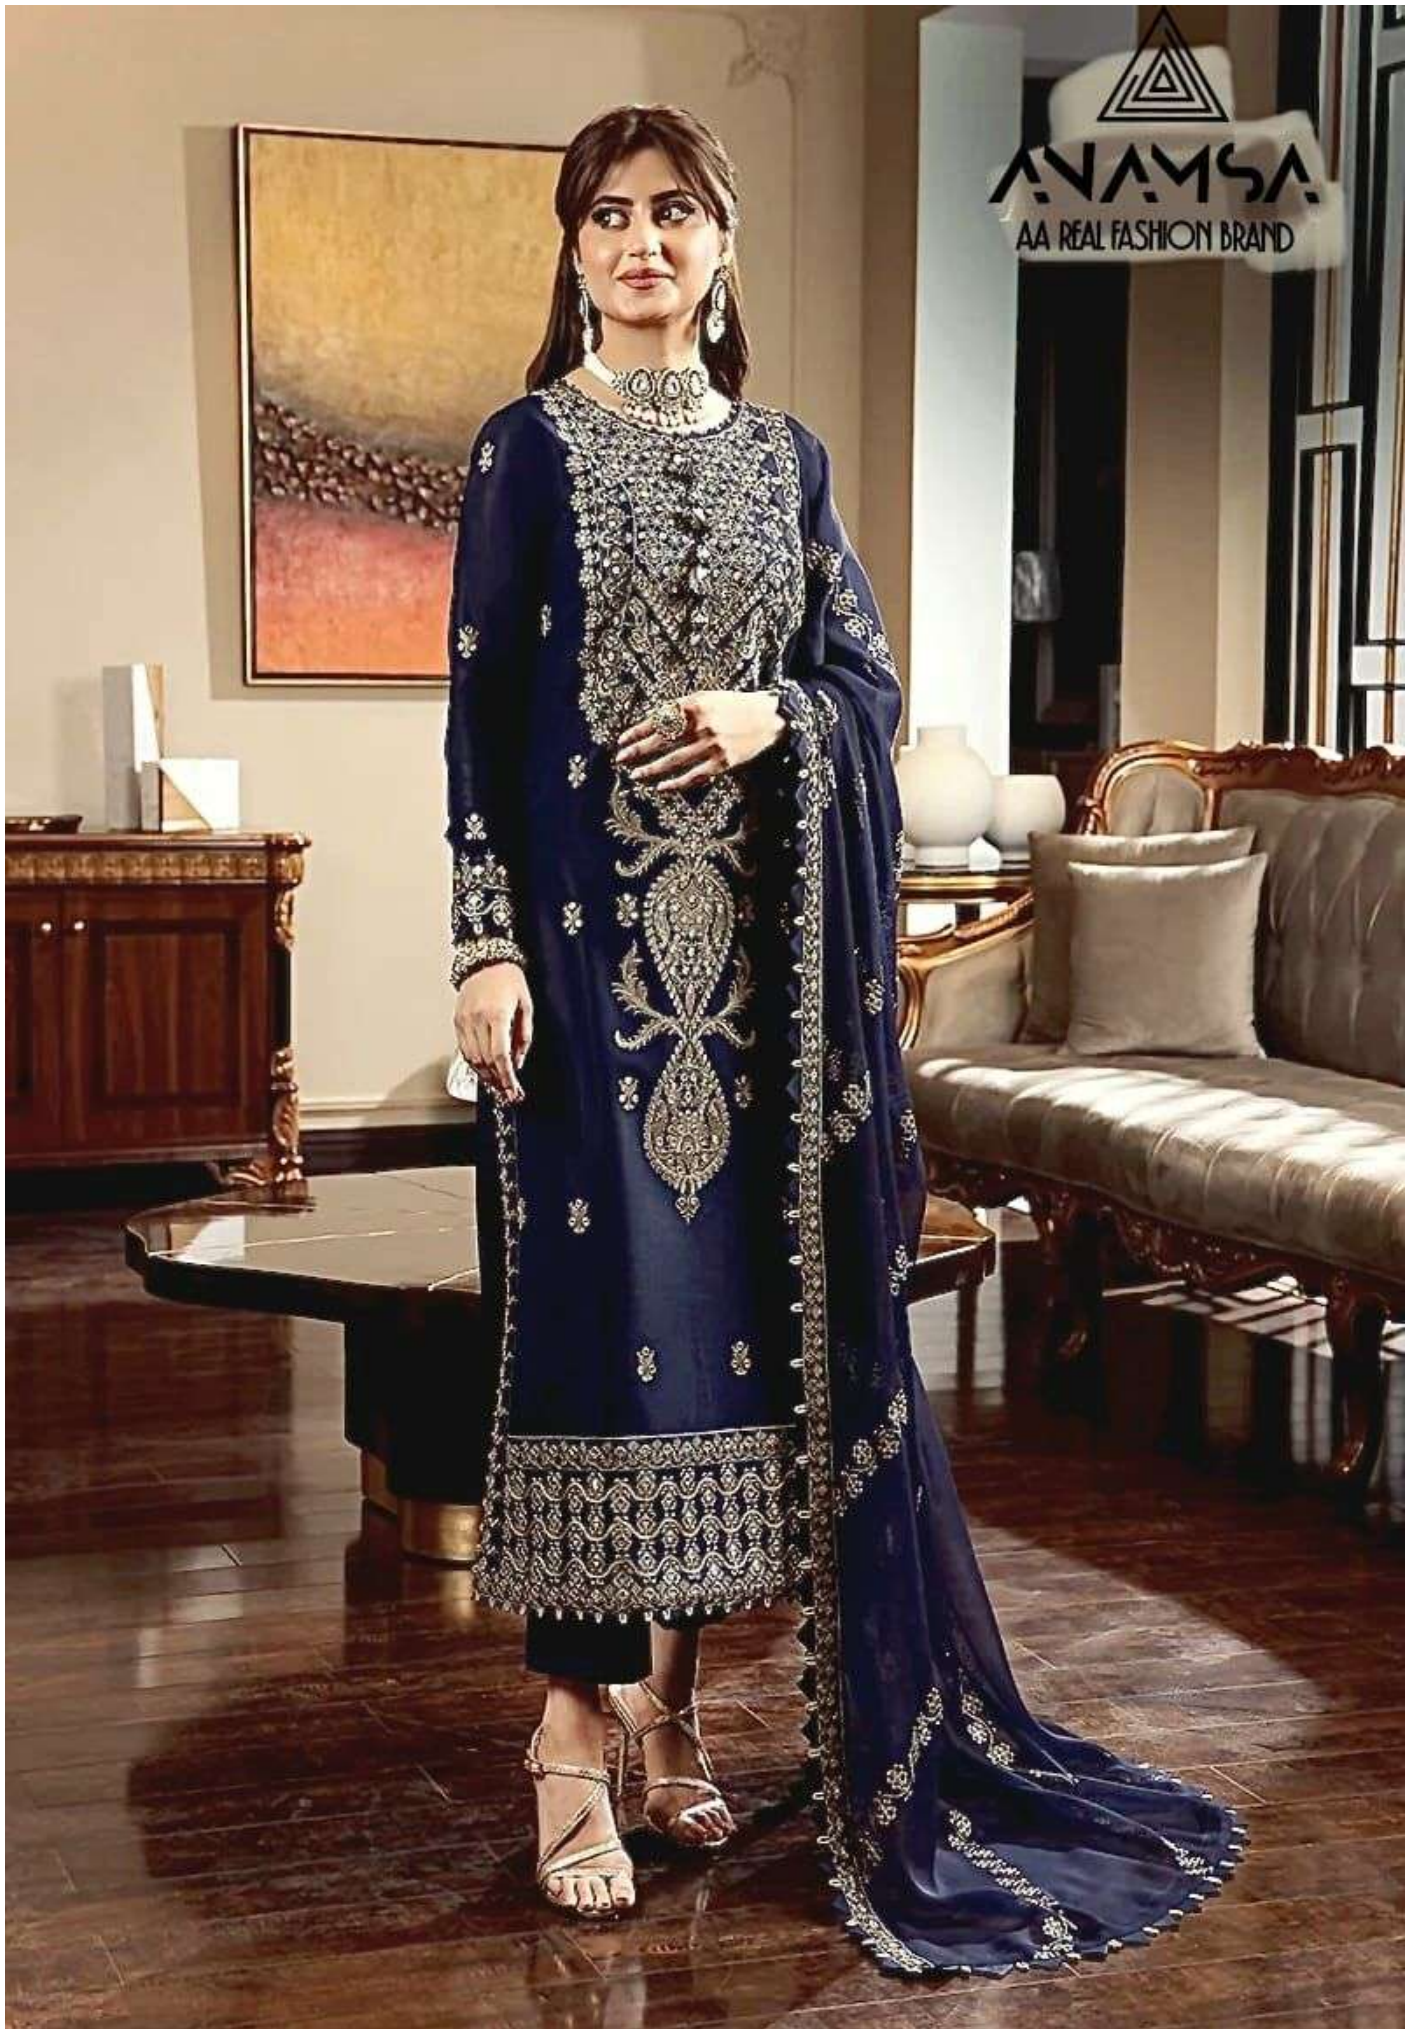

ANAMSA
AA REAL FASHION BRAND

ANAMSA
AA REAL FASHION BRAND

ANAMSA
AA REAL FASHION BRAND

TOP- PURE FOX GEORGETTE WITH HEAVY EMBROIDERY AND SEQUENCE WORK
BOTTOMNER- DULL SHANTOON
DUPATTA- PURE GEORGETTE FANCY DUPATTA AND HEAVY EMBROIDERY