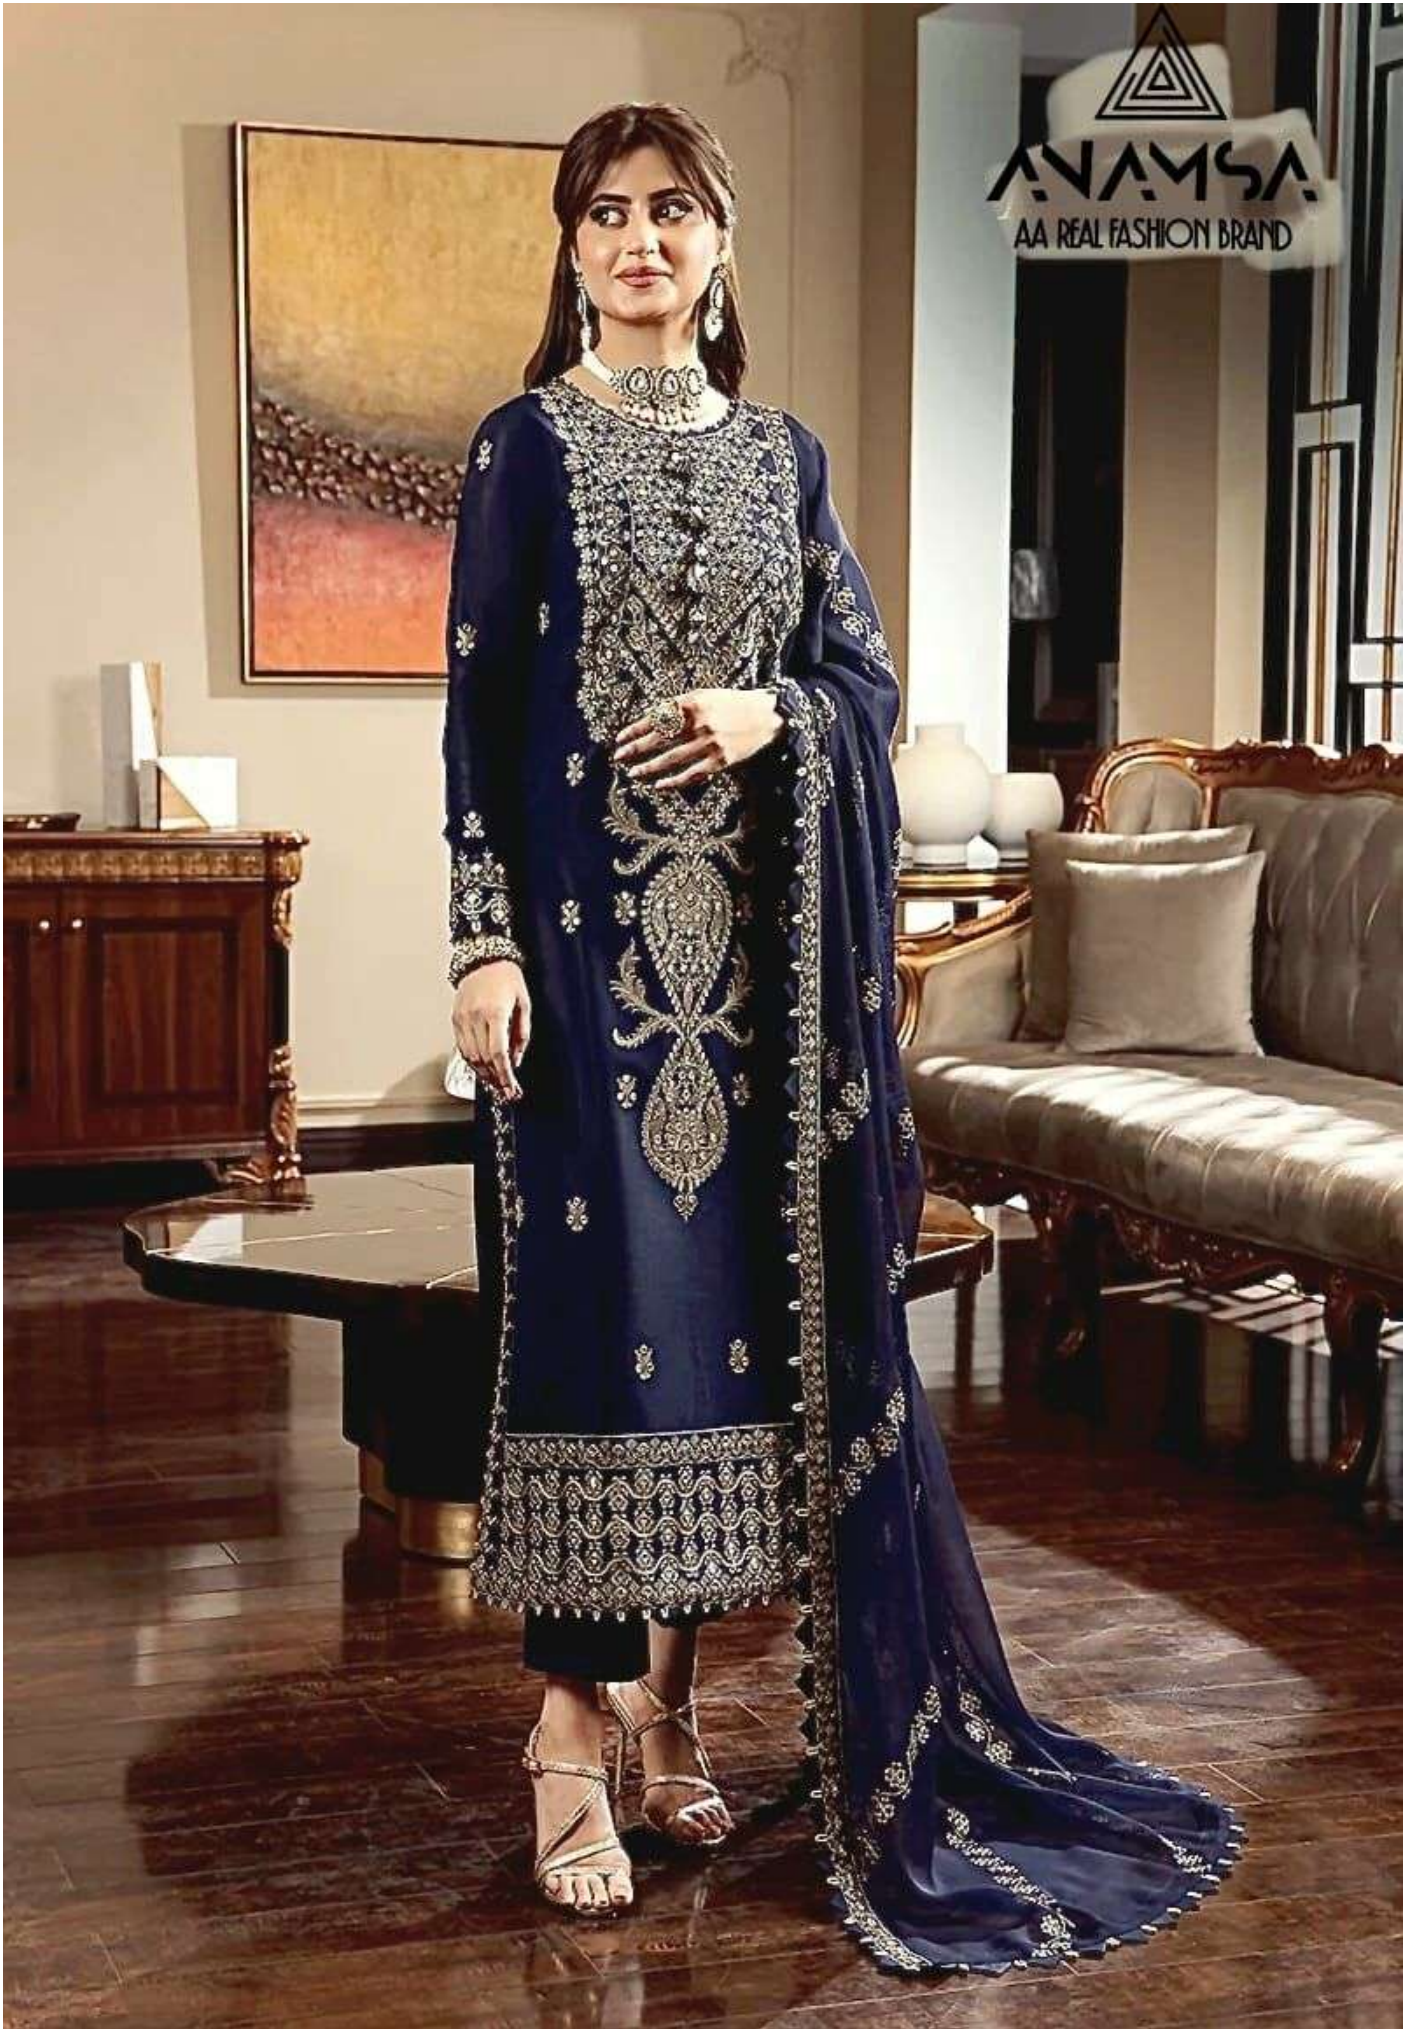

ANAMSA
AA REAL FASHION BRAND

ANAMSA
AA REAL FASHION BRAND

ANAMSA
AA REAL FASHION BRAND

TOP- PURE FOX GEORGETTE WITH HEAVY EMBROIDERY AND SEQUENCE WORK
BOTTOMNER- DULL SHANTOON
DUPATTA- PURE GEORGETTE FANCY DUPATTA AND HEAVY EMBROIDERY