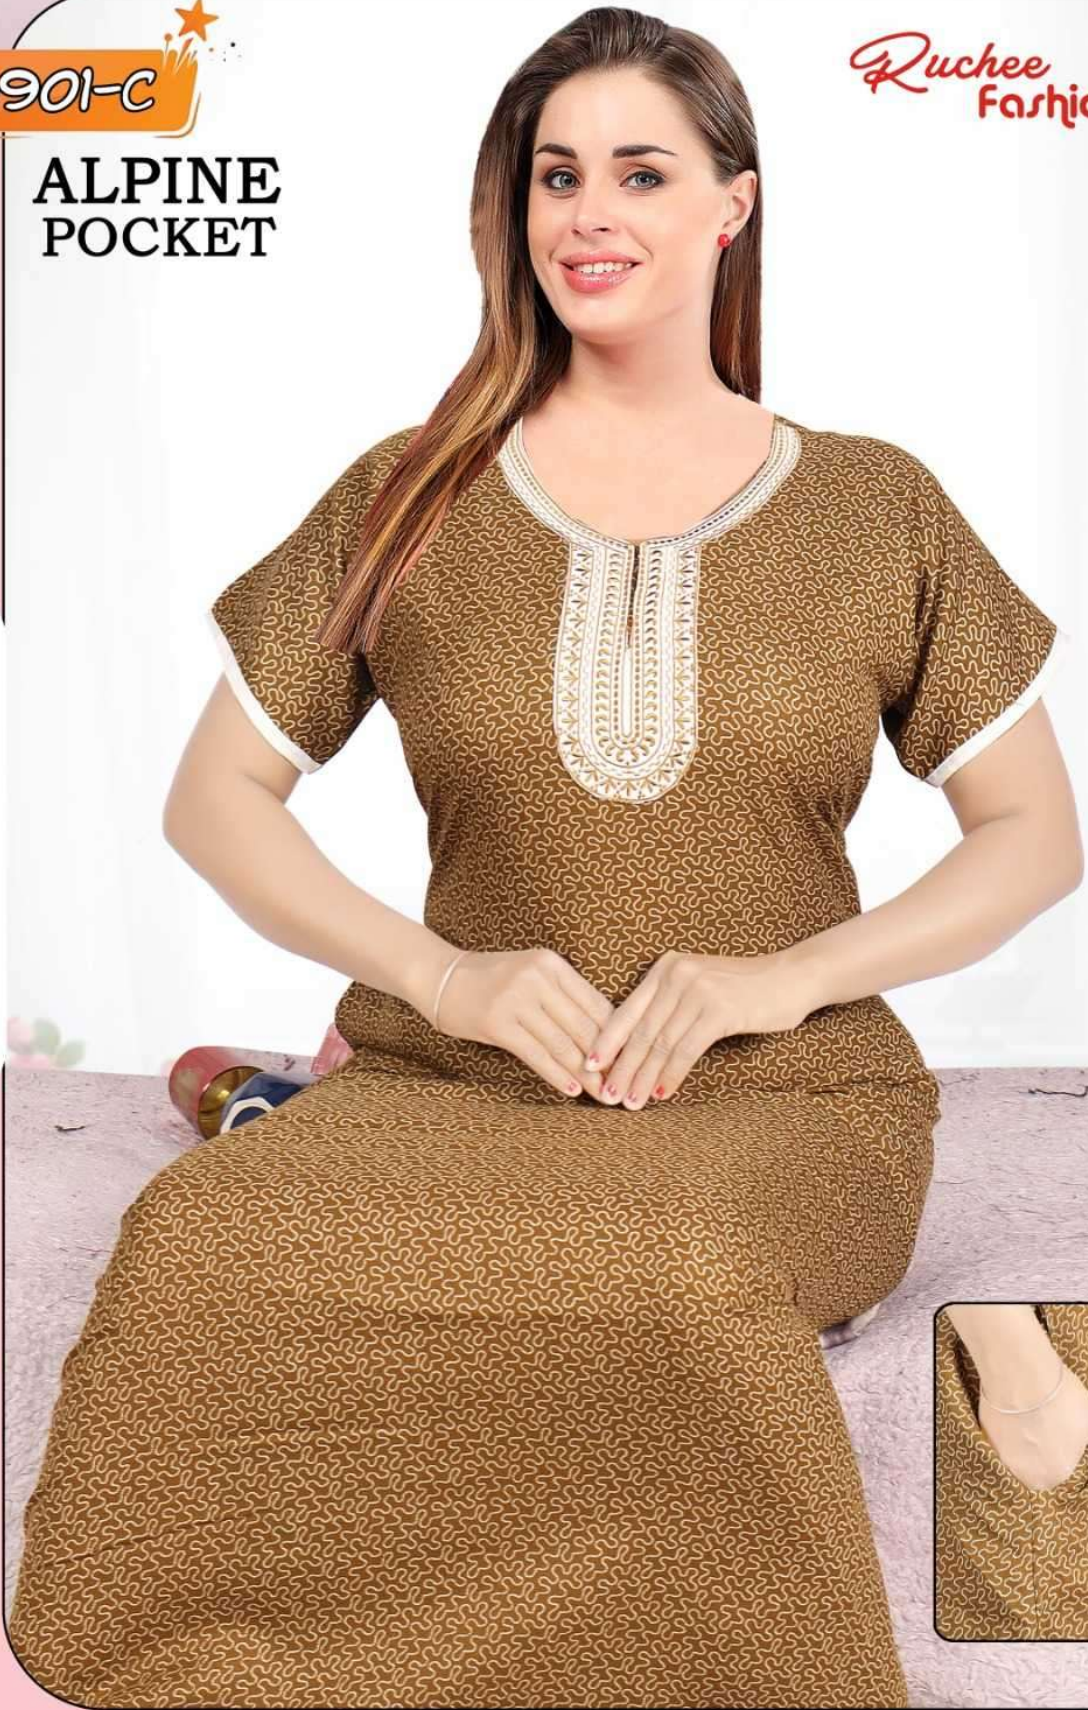

8901-C

Ruchee
Fashion™

ALPINE
POCKET

PREMIUM LOUNGE WEAR