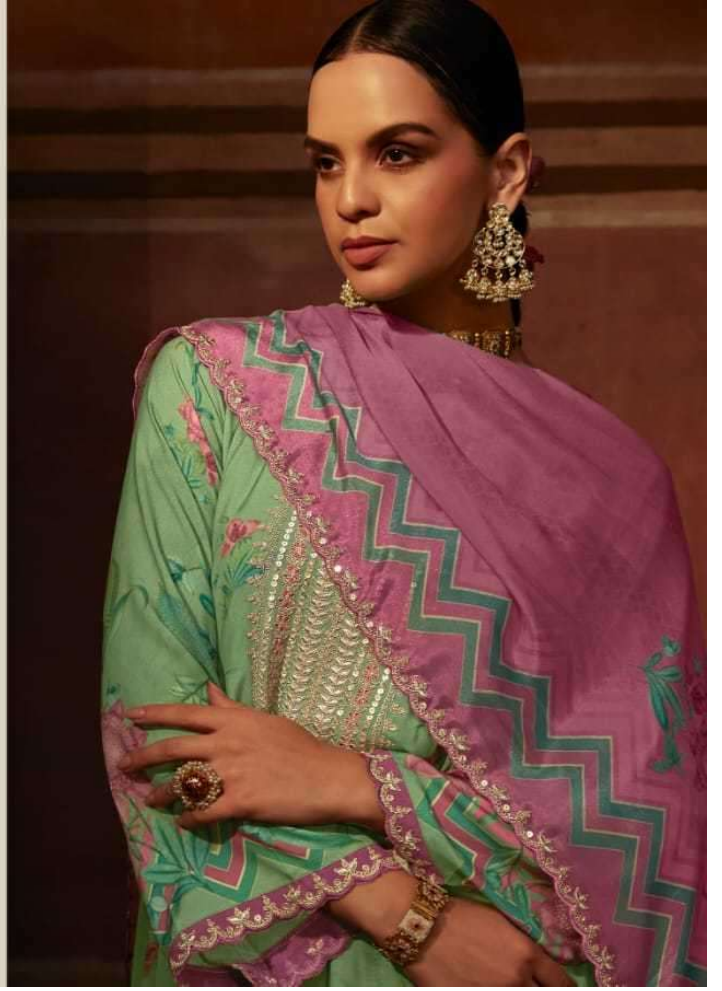

श्री

SHIRAZ

9151

9154

HEER

Zulfa

TOP

Pure Maslin with digital print embroidery
on neckline and sleeves