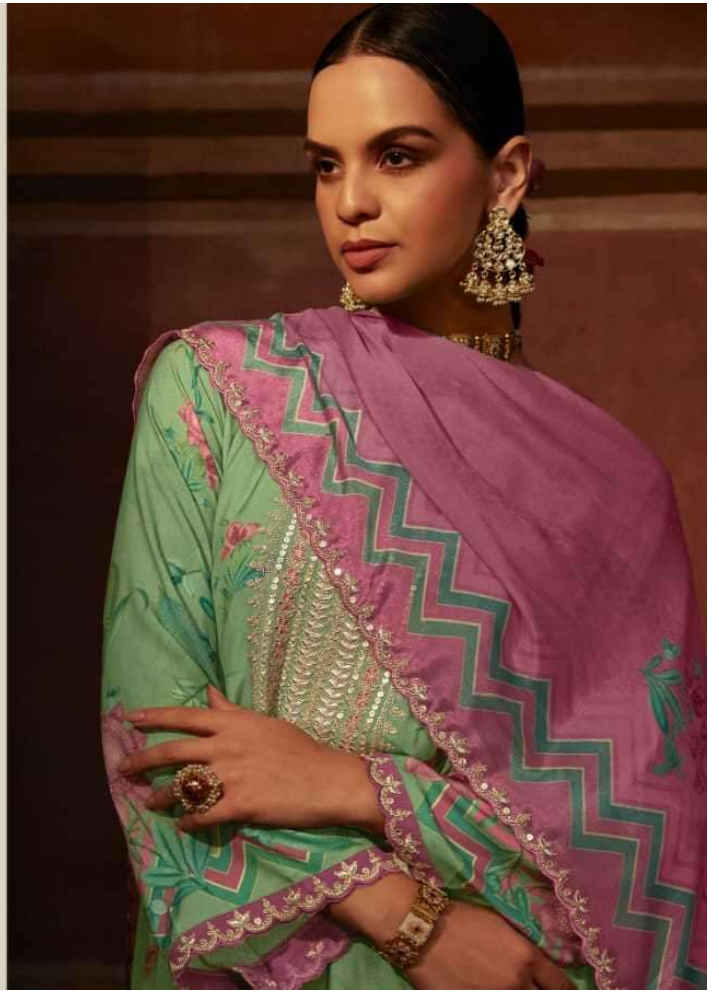

9157

9158

Heer

Zulfa

HEER-159		
~ ZULFA ~		
Price List		
Sr.No	Design No	Rate
1	9151	1990
2	9152	1990
3	9153	1990
4	9154	1990
5	9155	1990
6	9156	1990
7	9157	1990
8	9158	1990
Total		15920

Heer

9158

SHIRAZ

9151

Zulfa

TOP

Pure Maslin with digital print embroidery
on neckline and sleeves

DUPATTA

Pure chinnon with digital print and
embroidery border

BOTTOM

Pure cotton satin with embroidery on front