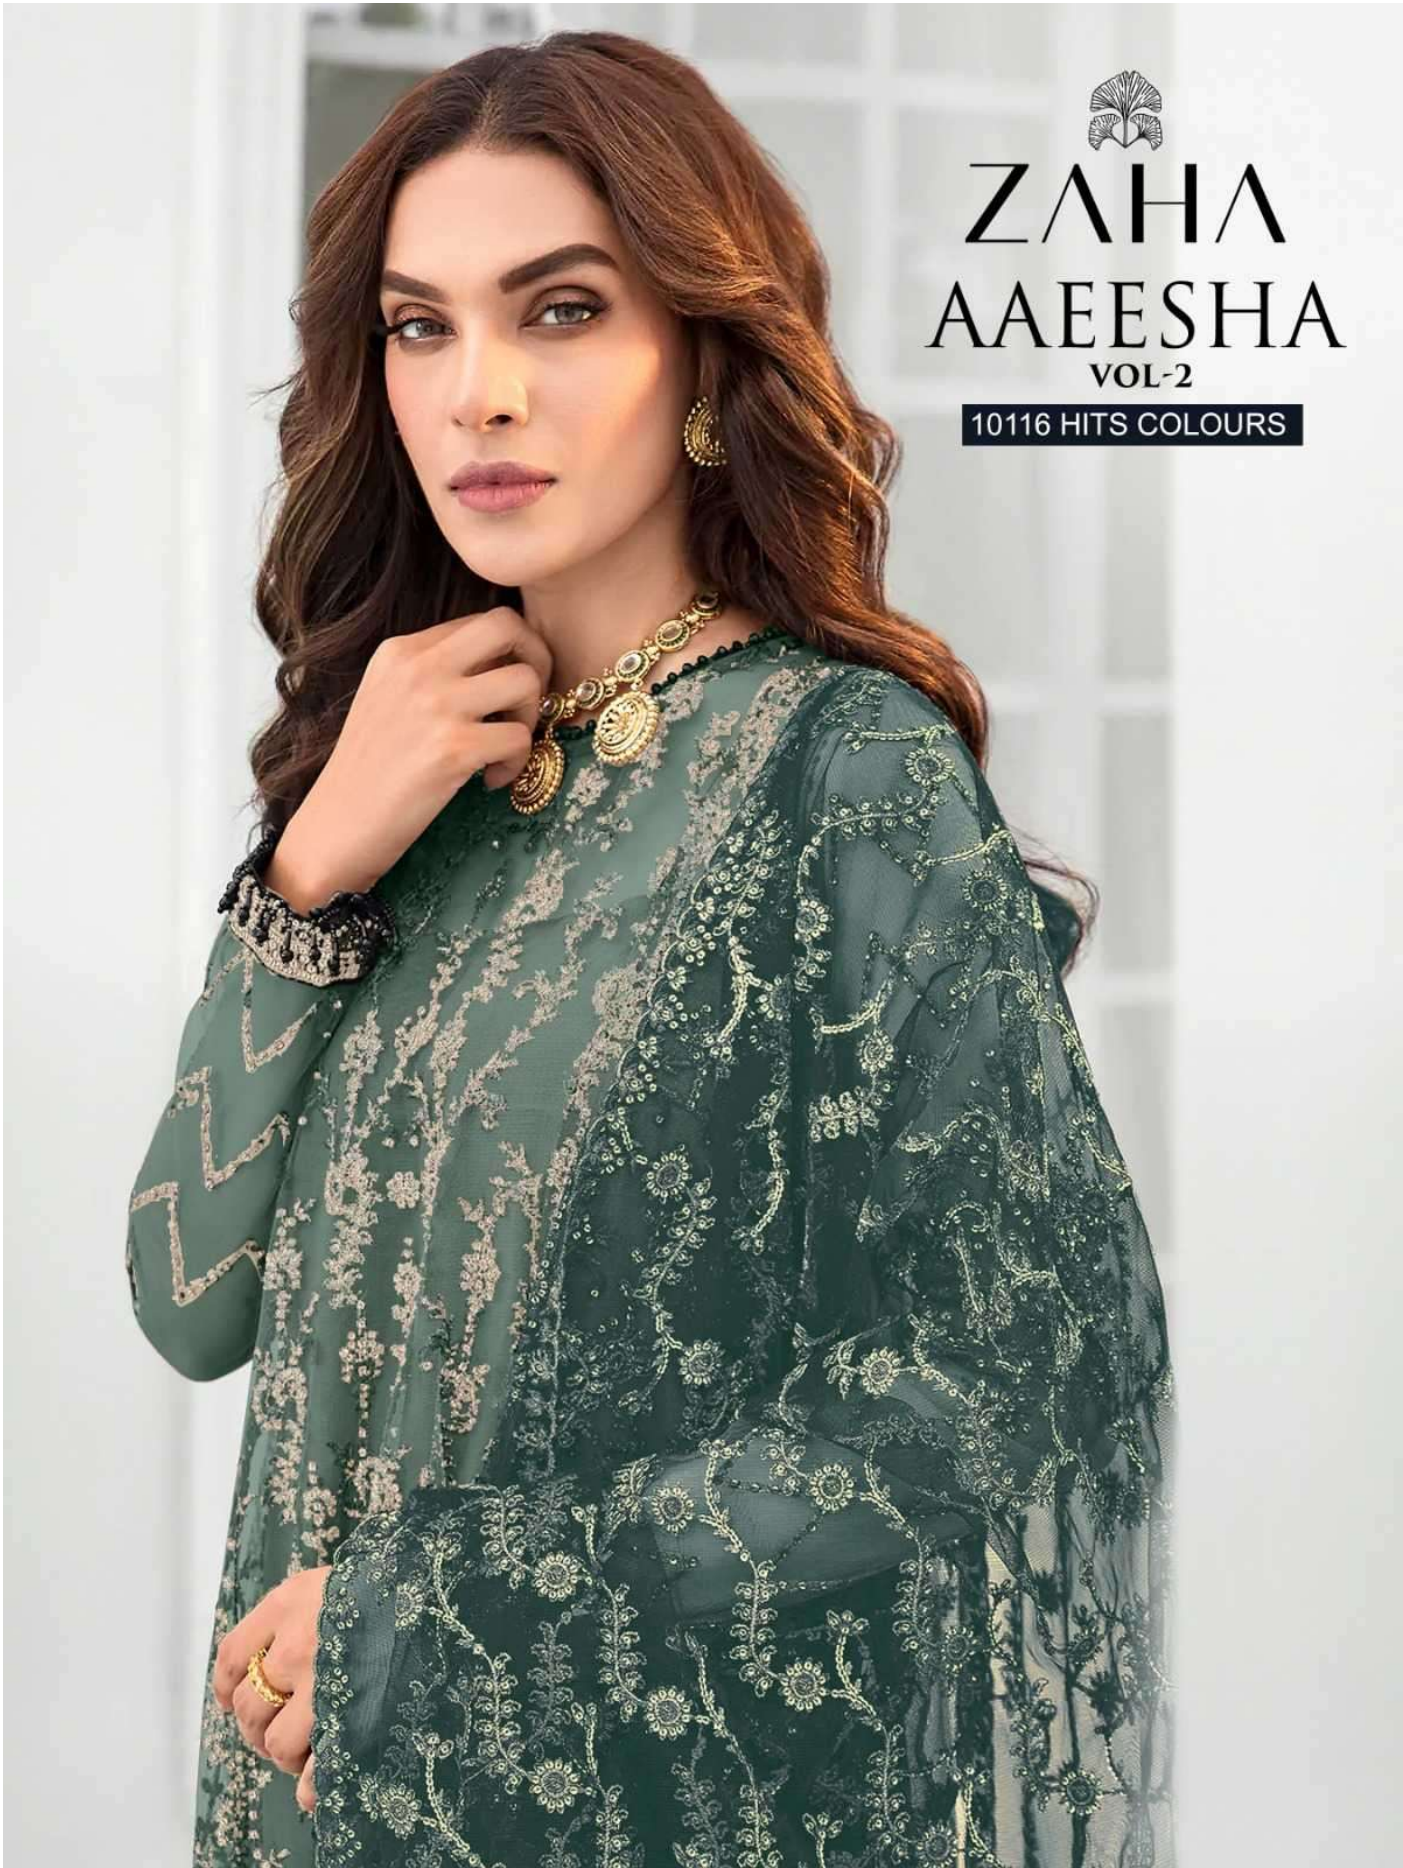

ZAHA AAEESHA VOL-2

10116 HITS COLOURS

AAE

D.No.10116-K

PATTA Butterfly net

ZAHA AAEESHA

VOL-2

10116 HITS COLOURS

AAEESHA
VOL-2

10116 HITS COLOURS

ZAHA

TOP Fox Georgette with Embroidery BOTTOM-INNER Dull santoon DUPATTA Butterfly net

10116-I

10116-J

10116-K

10116-M

AAEESHA
VOL-2
10116 HITS COLOURS

ZAHA

D.No.10116-K

TOP Fox Georgette
with Embroidery

BOTTOM-INNER Dull santoon

DUPATTA Butterfly net

AAEESHA
VOL-2
10116 HITS COLOURS

ZAHA