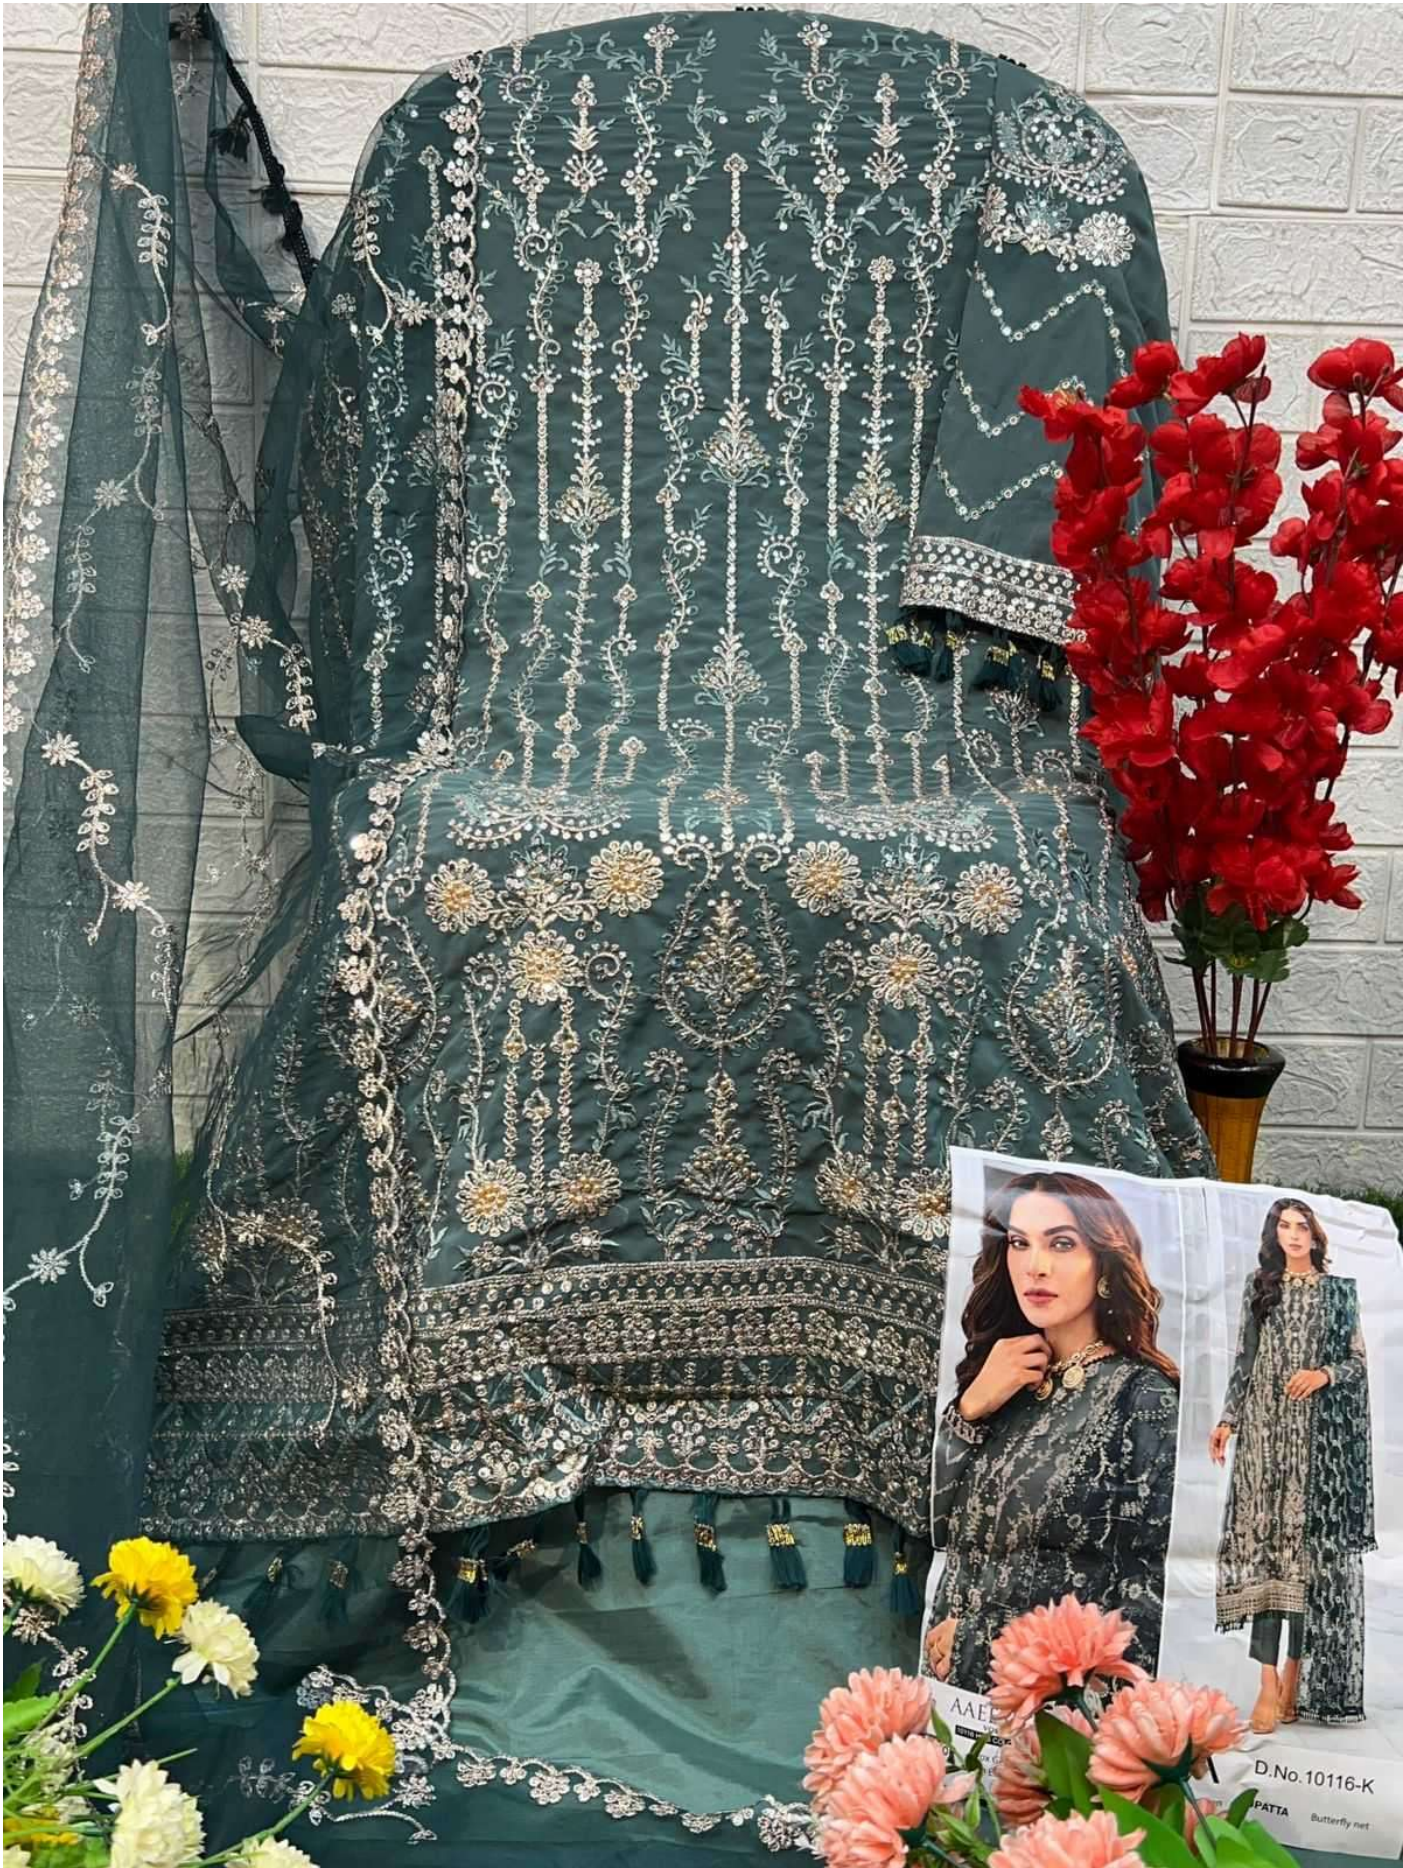

ZAHA AAEESHA VOL-2

10116 HITS COLOURS

ZAHA
AAEESHA
VOL-2

10116 HITS COLOURS

AAEESHA
VOL-2

10116 HITS COLOURS

ZAHA

TOP Fox Georgette with Embroidery BOTTOM-INNER Dull santoon DUPATTA Butterfly net

10116-I

10116-J

10116-K

10116-M

AAEESHA
VOL-2
10116 HITS COLOURS

ZAHA

D.No.10116-K

TOP Fox Georgette
with Embroidery

BOTTOM-INNER Dull santoon

DUPATTA Butterfly net

AAEESHA
VOL-2
10116 HITS COLOURS

ZAHA

D.No.10116-L

TOP Fox Georgette
with Embroidery

BOTTOM-INNER Dull santoon

DUPATTA Butterfly net