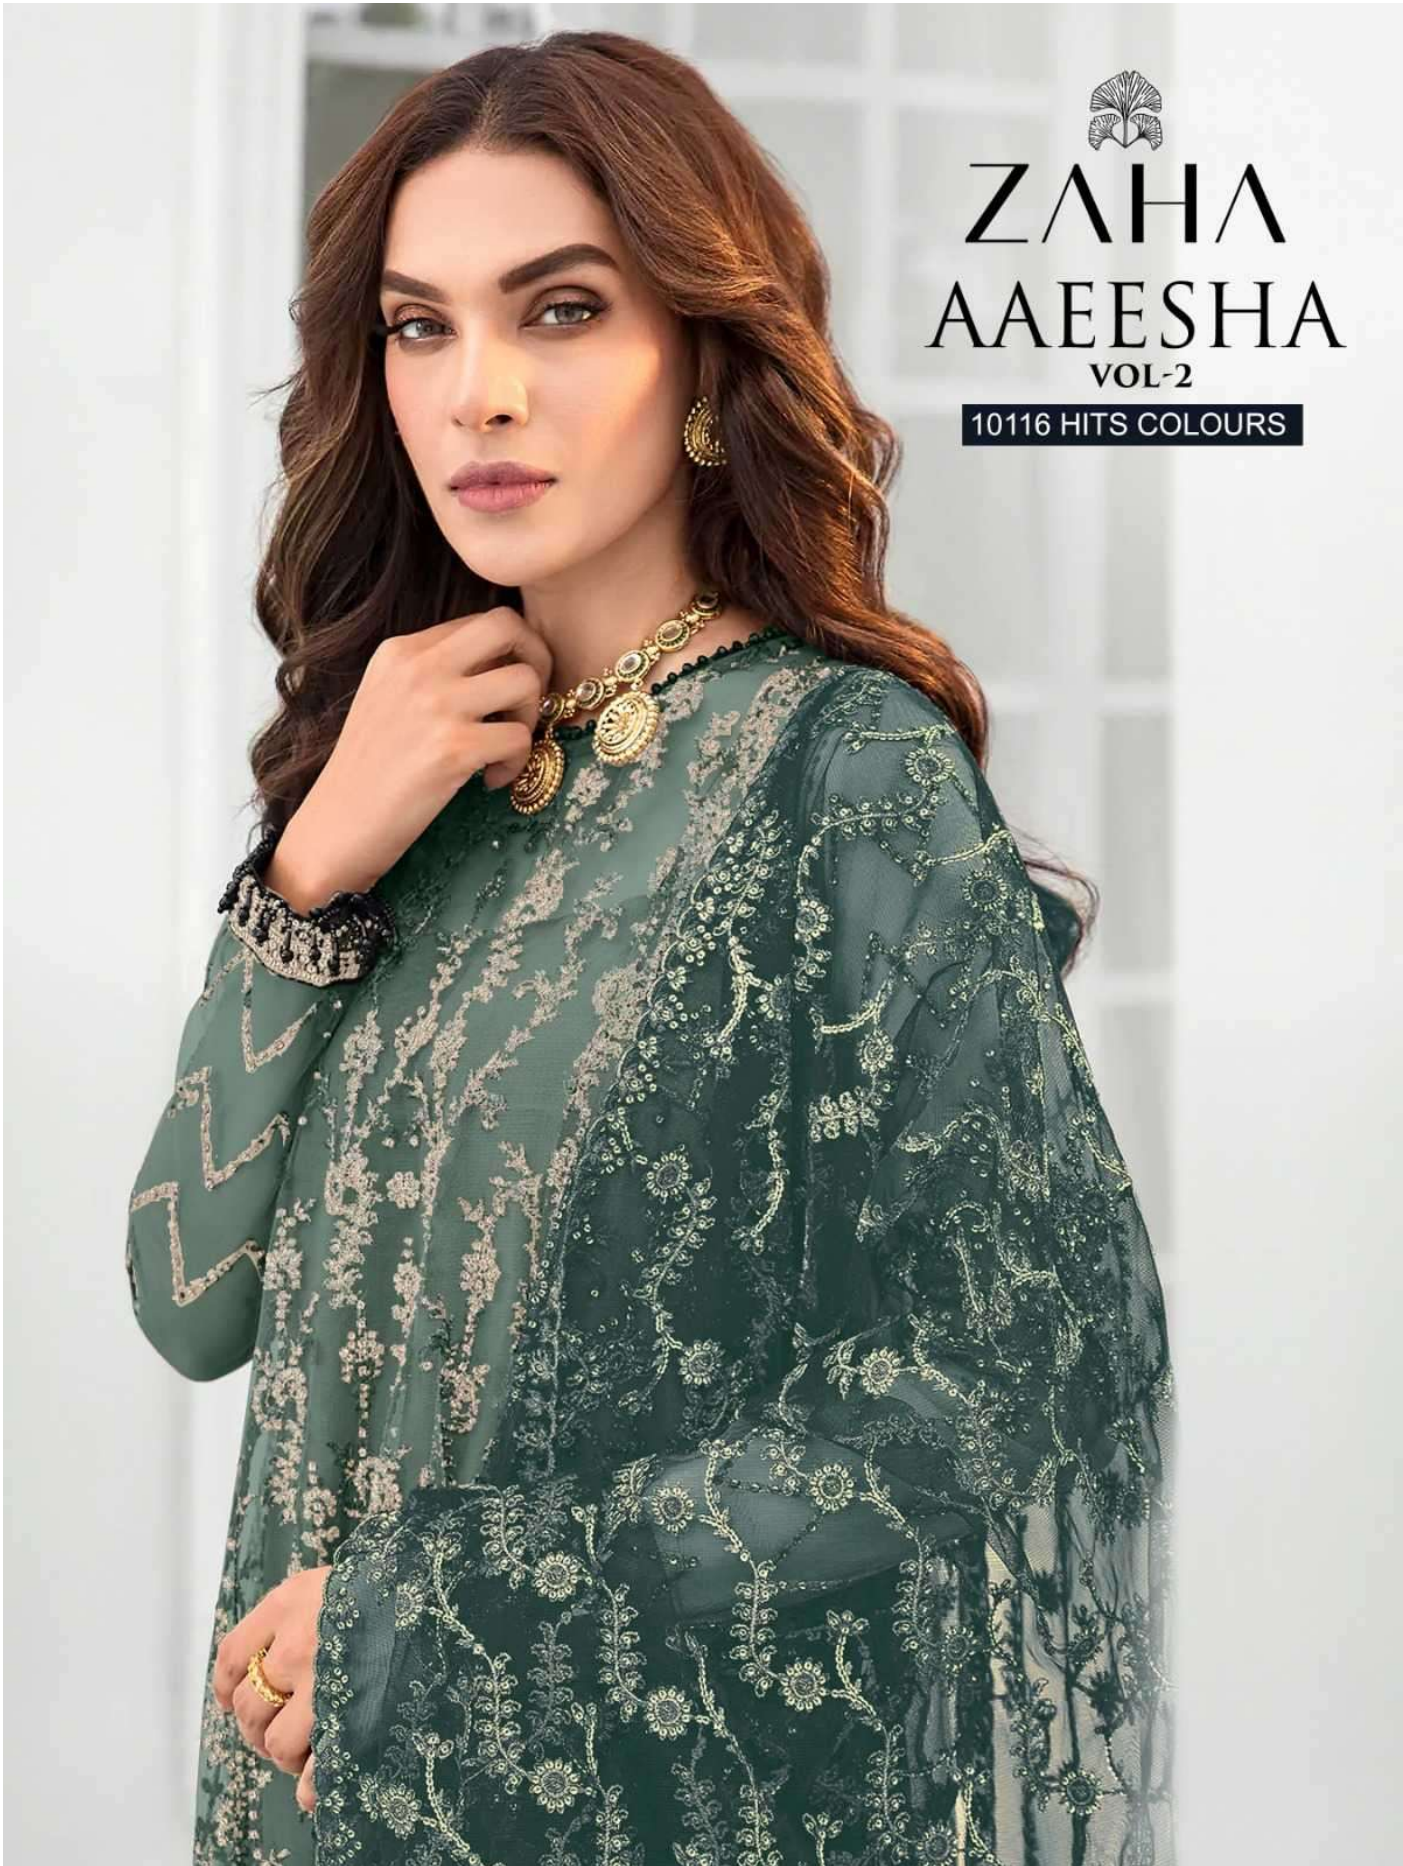

ZAHA AAEESHA VOL-2

10116 HITS COLOURS

AAE

D.No.10116-K

PATTA Butterfly net

ZAHA AAEESHA VOL-2

10116 HITS COLOURS

AAEESHA

VOL-2

10116 HITS COLOURS

ZAHA

TOP Fox Georgette with Embroidery BOTTOM-INNER Dull santoon DUPATTA Butterfly net

10116-I

10116-J

10116-K

10116-M

AAEESHA
VOL-2
10116 HITS COLOURS

ZAHA

D.No.10116-K

TOP Fox Georgette
with Embroidery

BOTTOM-INNER Dull santoon

DUPATTA Butterfly net

AAEESHA
VOL-2
10116 HITS COLOURS

ZAHA