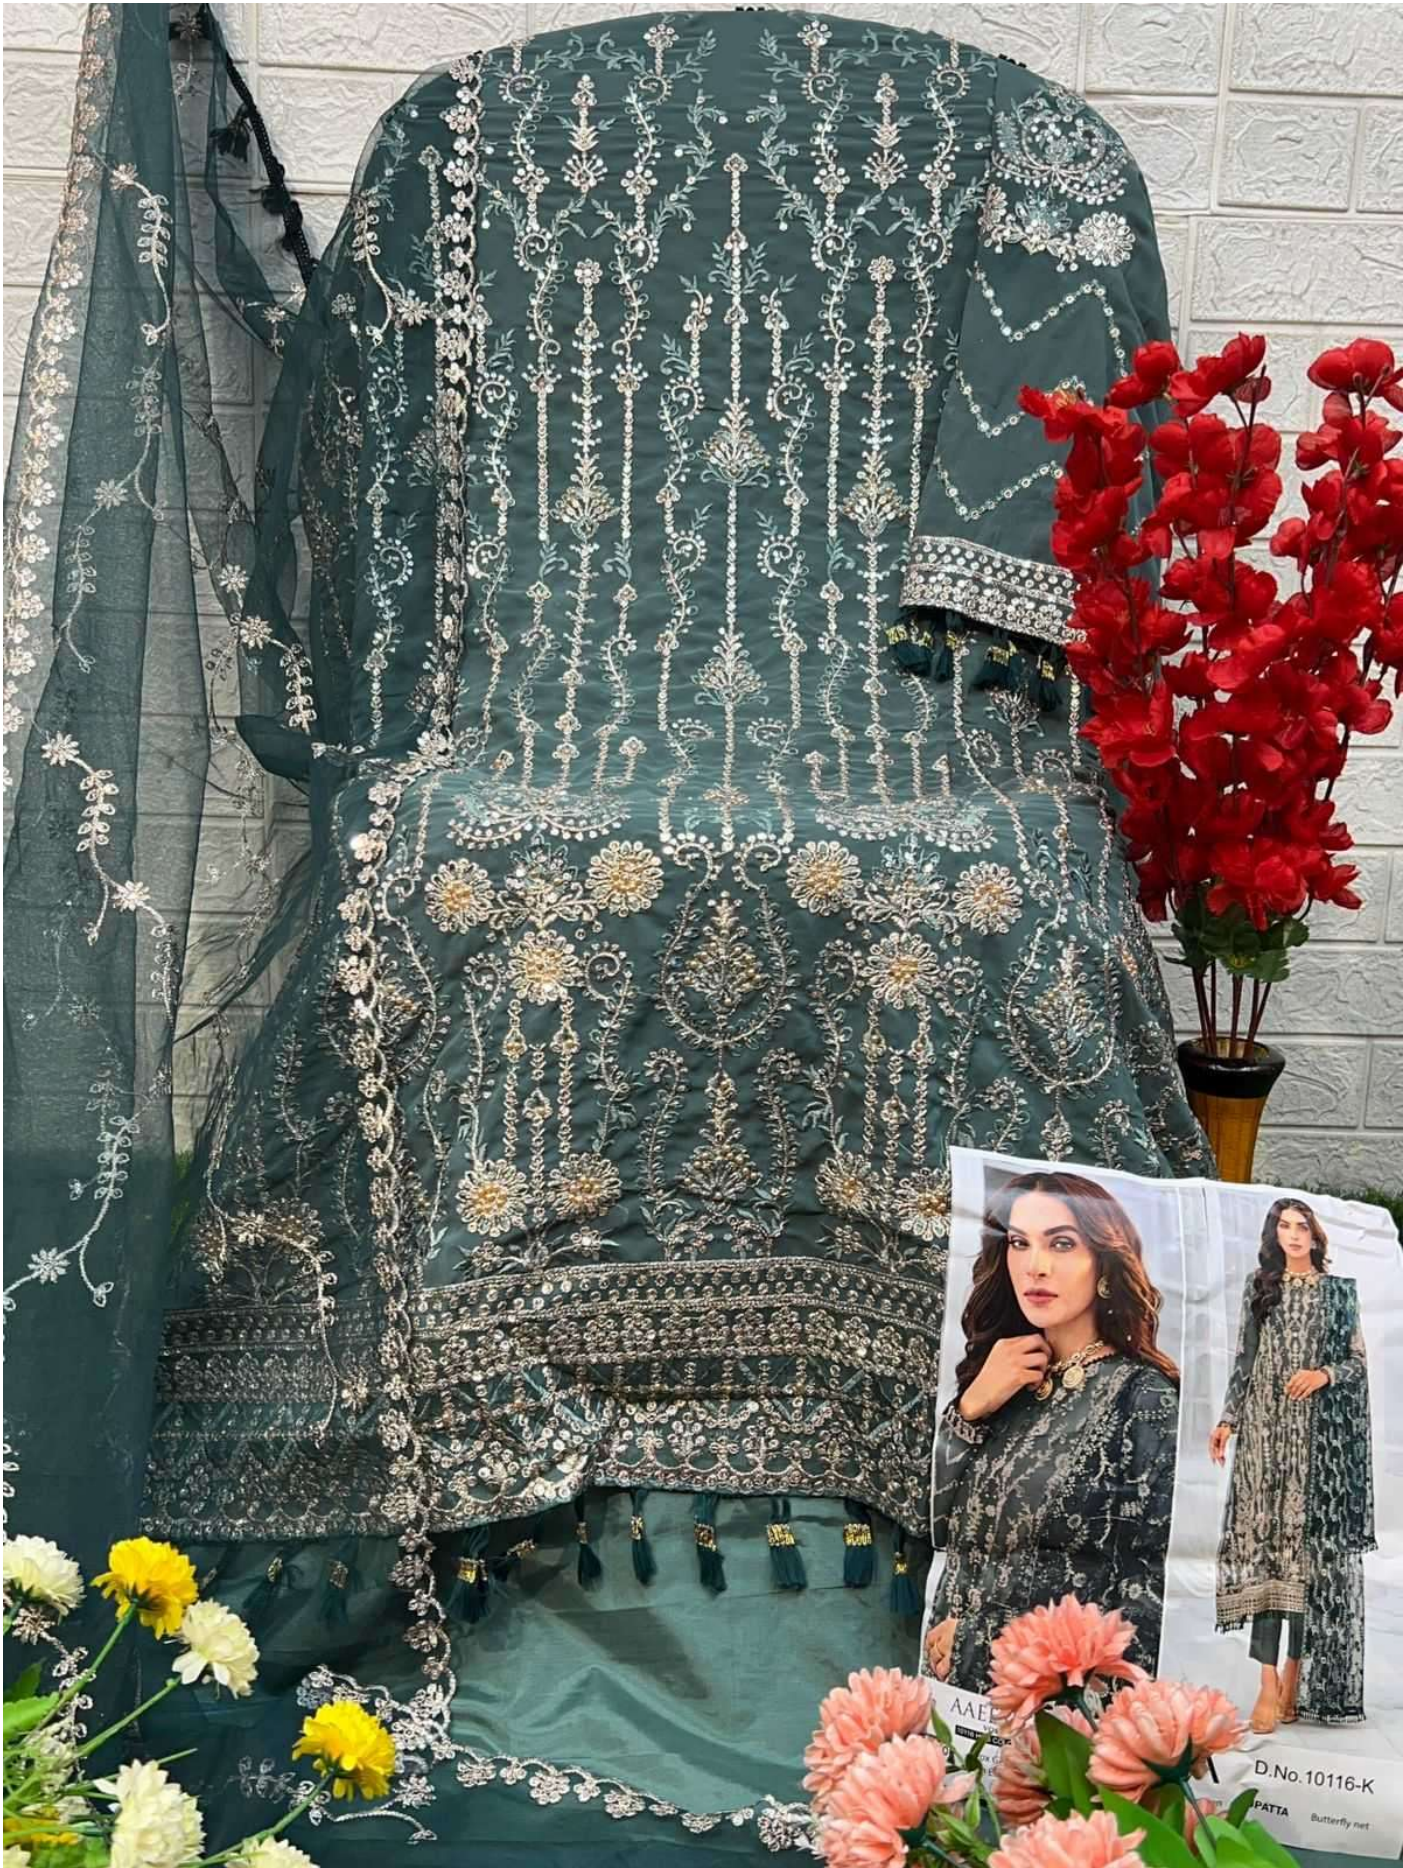

ZAHA AAEESHA VOL-2

10116 HITS COLOURS

AAE

D.No.10116-K

PATTA Butterfly net

ZAHA AAEESHA VOL-2

10116 HITS COLOURS

AAEESHA

VOL-2

10116 HITS COLOURS

ZAHA

TOP Fox Georgette with Embroidery BOTTOM-INNER Dull santoon DUPATTA Butterfly net

10116-I

10116-J

10116-K

10116-M

AAEESHA
VOL-2
10116 HITS COLOURS

ZAHA

D.No.10116-K

TOP Fox Georgette
with Embroidery

BOTTOM-INNER Dull santoon

DUPATTA Butterfly net

AAEESHA
VOL-2
10116 HITS COLOURS

ZAHA