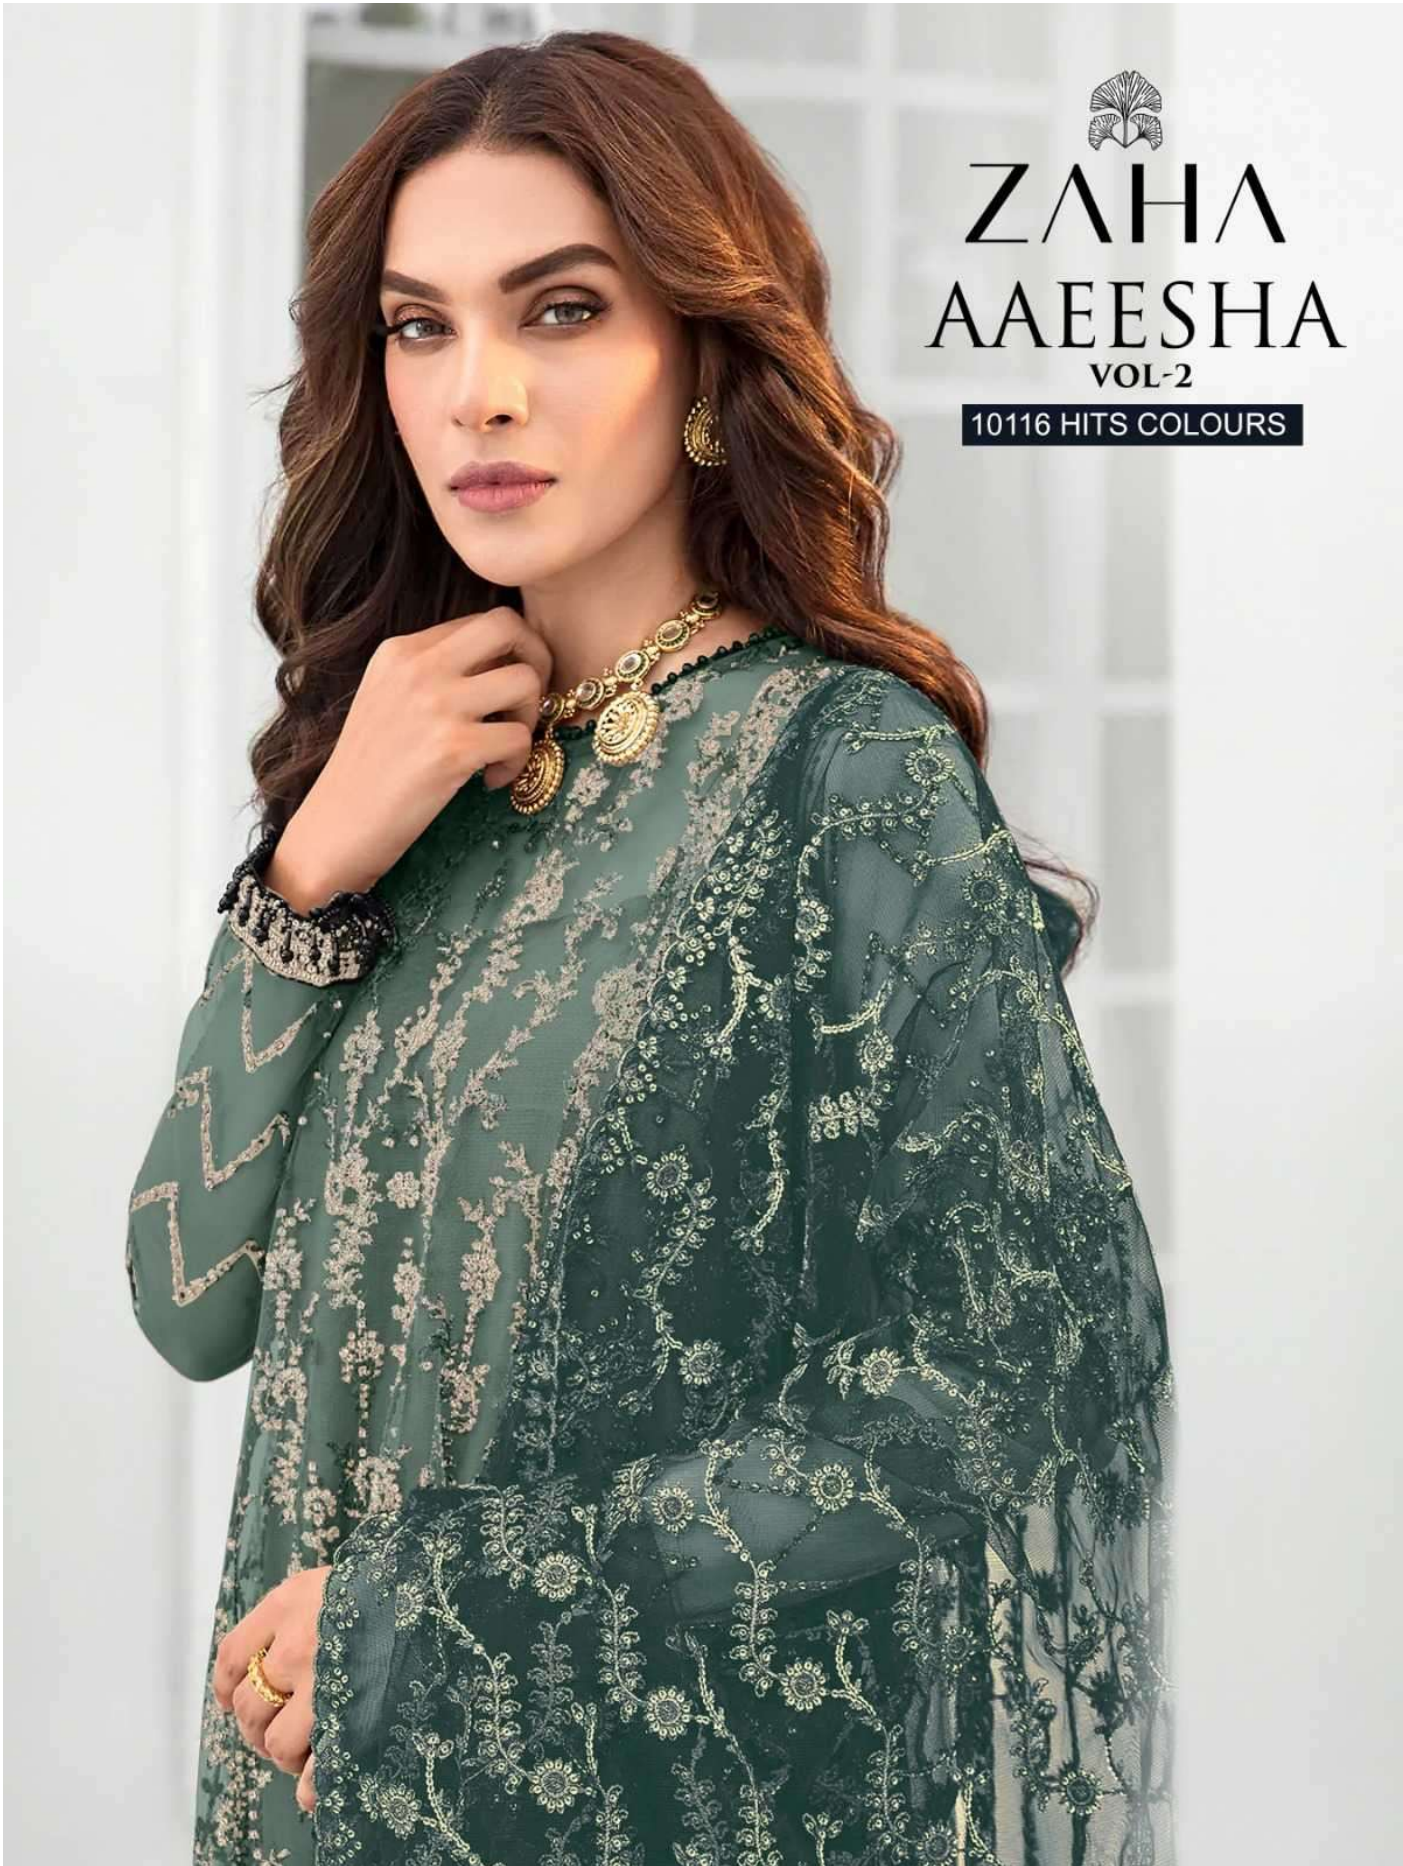

ZAHA AAEESHA VOL-2

10116 HITS COLOURS

ZAHA
AAEESHA
VOL-2

10116 HITS COLOURS

AAEESHA
VOL-2

10116 HITS COLOURS

ZAHA

TOP Fox Georgette with Embroidery BOTTOM-INNER Dull santoon DUPATTA Butterfly net

10116-I

10116-J

10116-K

10116-M

AAEESHA
VOL-2
10116 HITS COLOURS

ZAHA

D.No.10116-K

TOP Fox Georgette
with Embroidery

BOTTOM-INNER Dull santoon

DUPATTA Butterfly net

AAEESHA
VOL-2
10116 HITS COLOURS

ZAHA

D.No.10116-L

TOP Fox Georgette
with Embroidery

BOTTOM-INNER Dull santoon

DUPATTA Butterfly net

AAEESHA
VOL-2
10116 HITS COLOURS

ZAHA

D.No.10116-J

TOP Fox Georgette
with Embroidery

BOTTOM-INNER Dull santoon

DUPATTA Butterfly net

AAEESHA
VOL-2
10116 HITS COLOURS

TOP Fox Georgette
with Embroidery