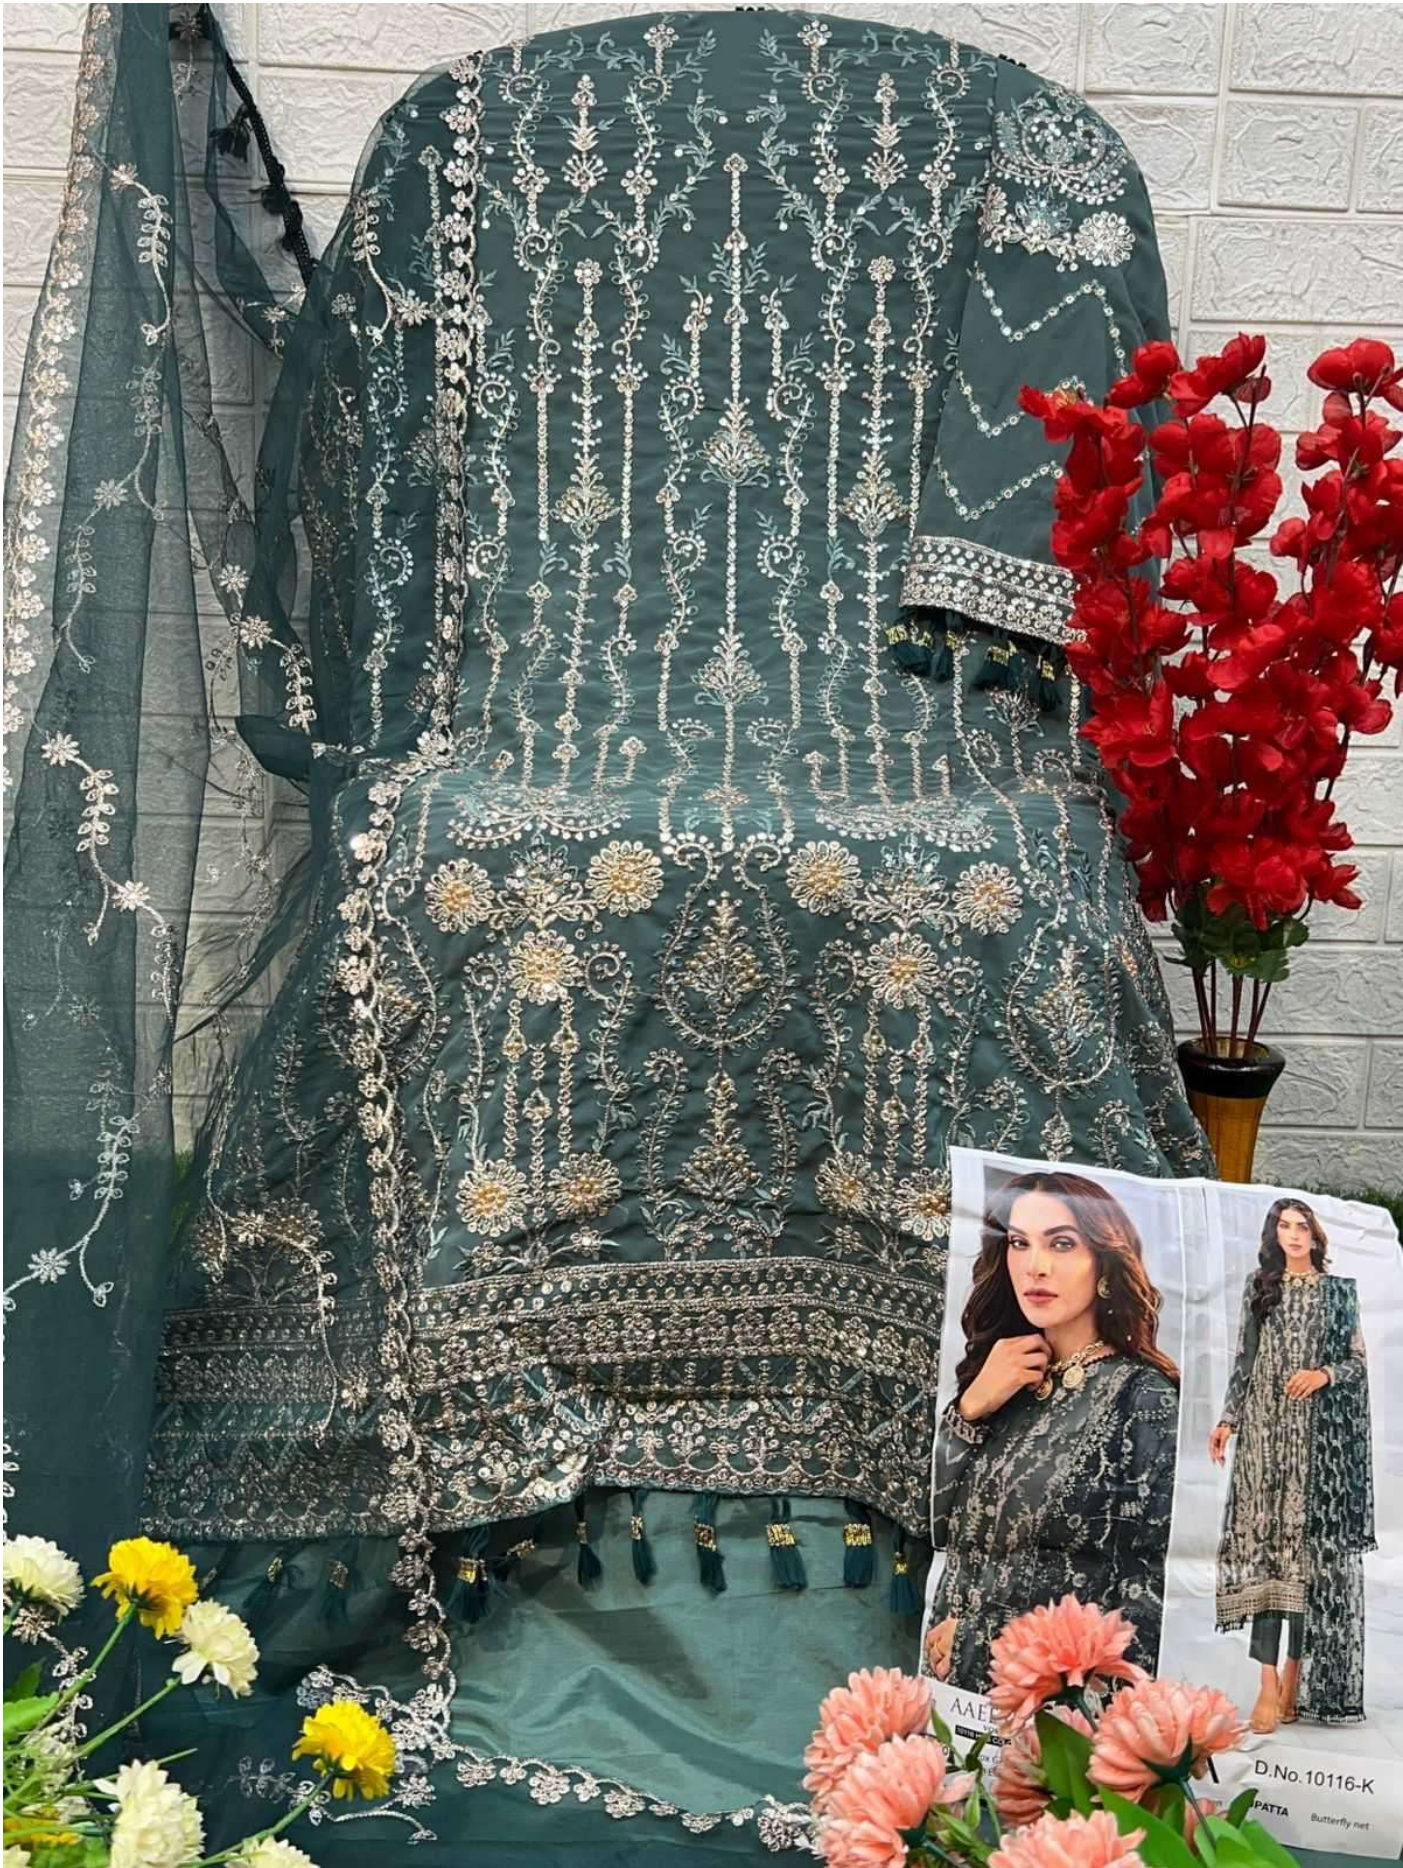

ZAHA AAEESHA VOL-2

10116 HITS COLOURS

AAE

D.No.10116-K

PATTA Butterfly net

ZAHA AAEESHA

VOL-2

10116 HITS COLOURS

AAEESHA
VOL-2

10116 HITS COLOURS

ZAHA

TOP Fox Georgette with Embroidery BOTTOM-INNER Dull santoon DUPATTA Butterfly net

10116-I

10116-J

10116-K

10116-M

AAEESHA
VOL-2
10116 HITS COLOURS

ZAHA

D.No.10116-K

TOP Fox Georgette
with Embroidery

BOTTOM-INNER Dull santoon

DUPATTA Butterfly net

AAEESHA
VOL-2
10116 HITS COLOURS

ZAHA