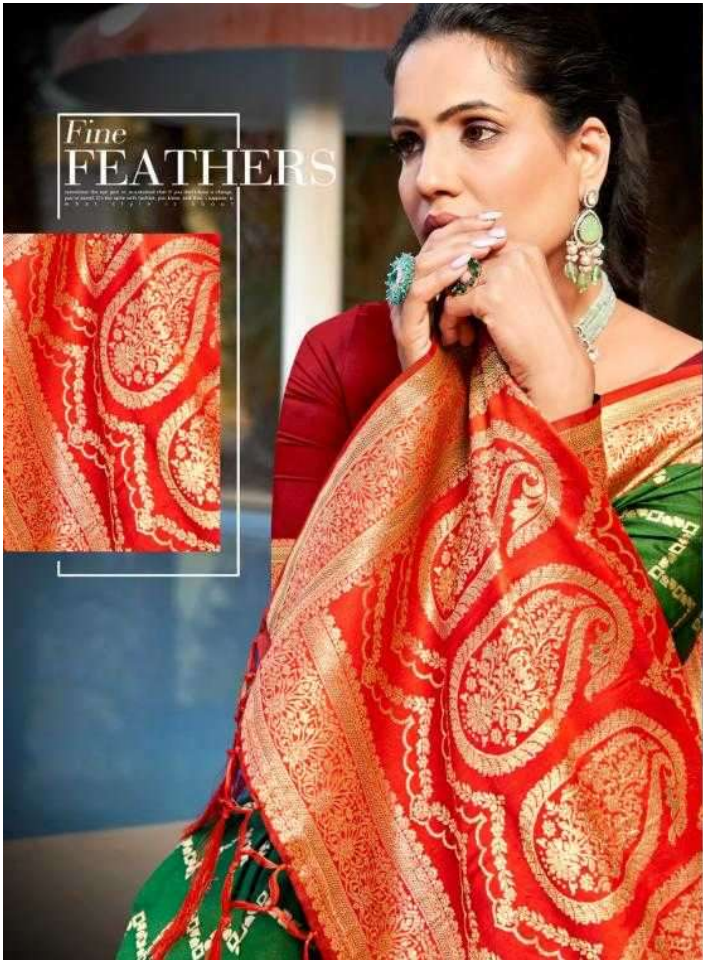

BUNAWAT
SILK & STYLE

Armaan Silk

BUNAWAT
SILK & STYLE

Armaan Silk

Dynamic
DAWN

FOR THE...
...THE...
...A...
...G...
...S

BUNAWAT
SILK & STYLISH

1003

1004

Style
ETERNAL

THIS SEASON ASSORTMENT BRINGS YOUR WARDROBE TOO CLOSE TO GREAT LOOKING COLOUR AND FANTASTIC PATTERNS

1001

1002

1003

1004

1005