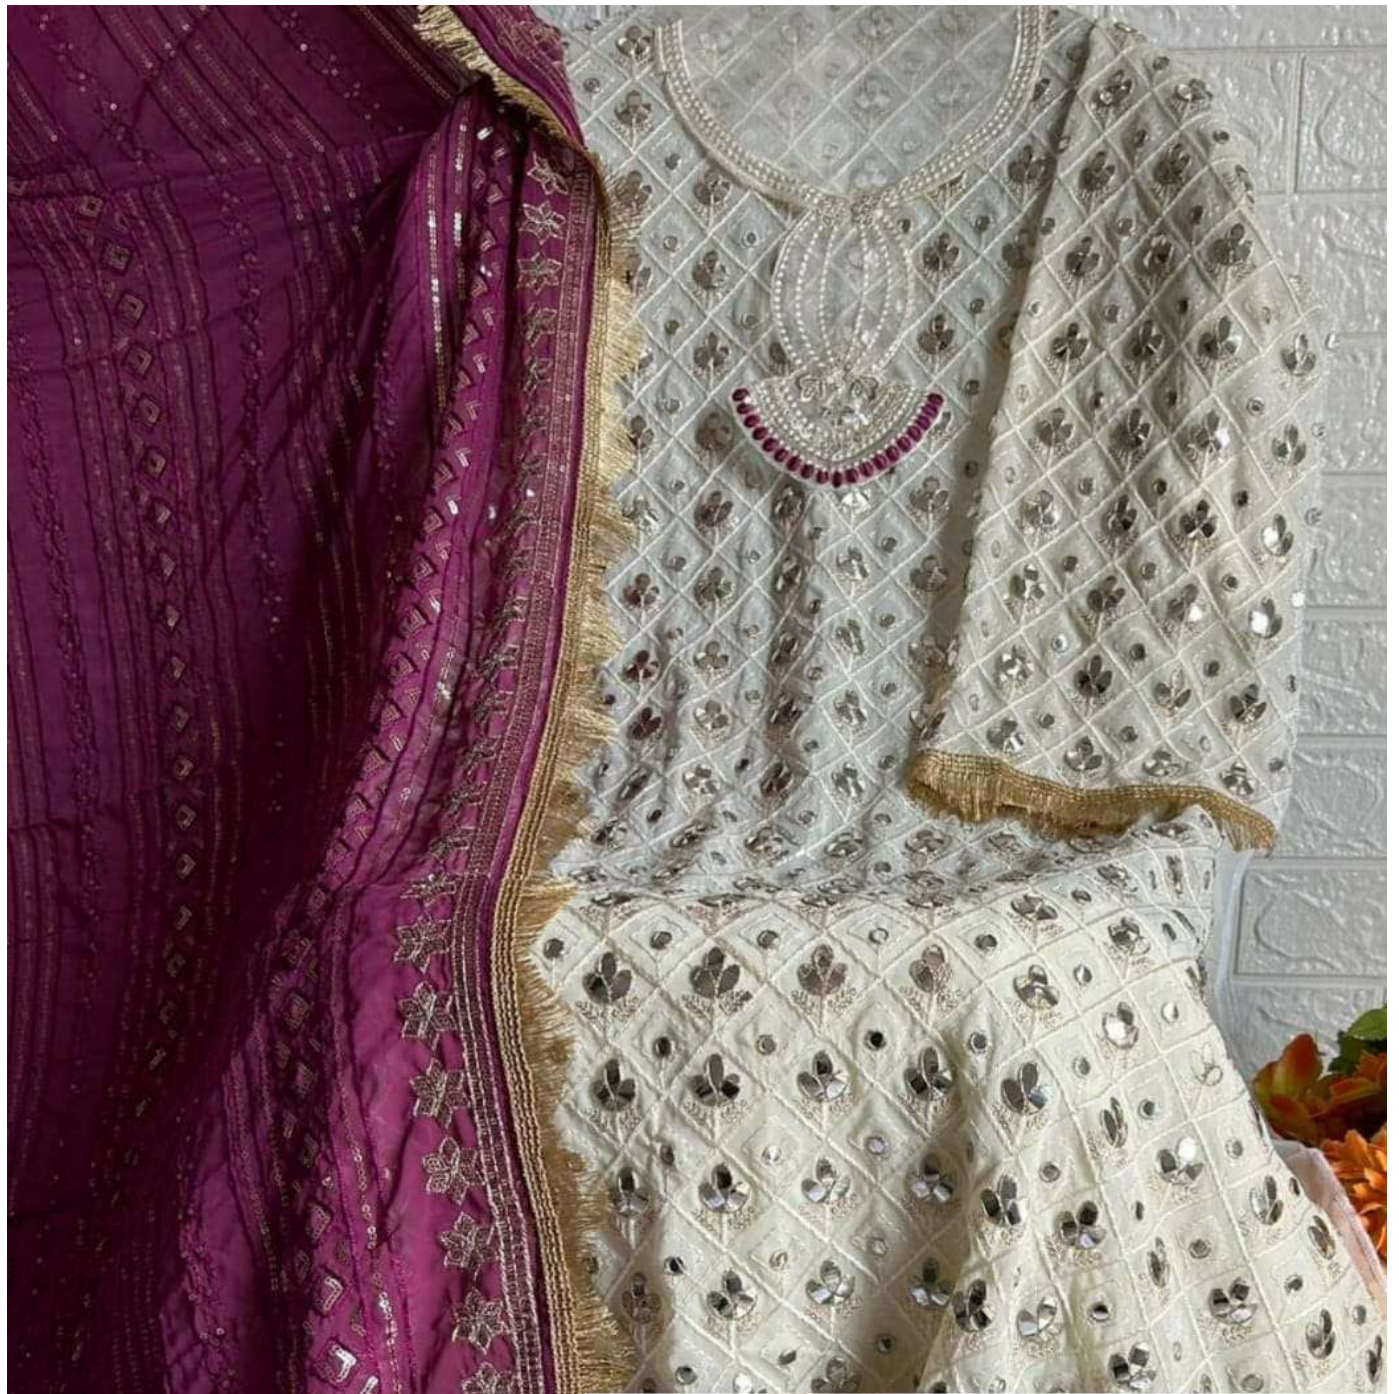

TOP -HEAVY FOX GEORGETTE EMBROIDERED WITH (PERALS MOTI WORK)
DUPATTA - FOX GEORGETT WITH EMBROIDERED
BOTTOM | INNER DULL SANTON

Masood Tex
Clothing Textiles

D.NO.7865 - E

TOP - HEAVY FOX GEORGETTE EMBROIDERED WITH (PERALS MOTIWORK)
DUPATTA - FOX GEORGETT WITH EMBROIDERED
BOTTOM \ INNER DULL SANTON

Masood Tex
Clothing Textiles

Masood Textiles

D.NO.7865 - A

TOP - HEAVY FOX GEORGETTE EMBROIDERED WITH (PEARLS WOTI WORK)
DUPATTA - FOX GEORGETT WITH EMBROIDERED
BOTTOM - INNER DULL SANTON

Musand Tea

D.NO.7865 - B

TOP - HEAVY FOX GEORGETTE EMBROIDERED WITH (PERALS MOTI WORK)
DUPATTA - FOX GEORGETTE WITH EMBROIDERED
BOTTOM - INNER DULL SANTON

A collage of three smaller images showing a woman wearing the outfit. The top image shows her from the waist up, holding a phone. The bottom-left image shows her sitting on a purple sofa. The bottom-right image shows her standing and posing. Each image features a small circular logo for 'Musand Tea' in the top-left corner.