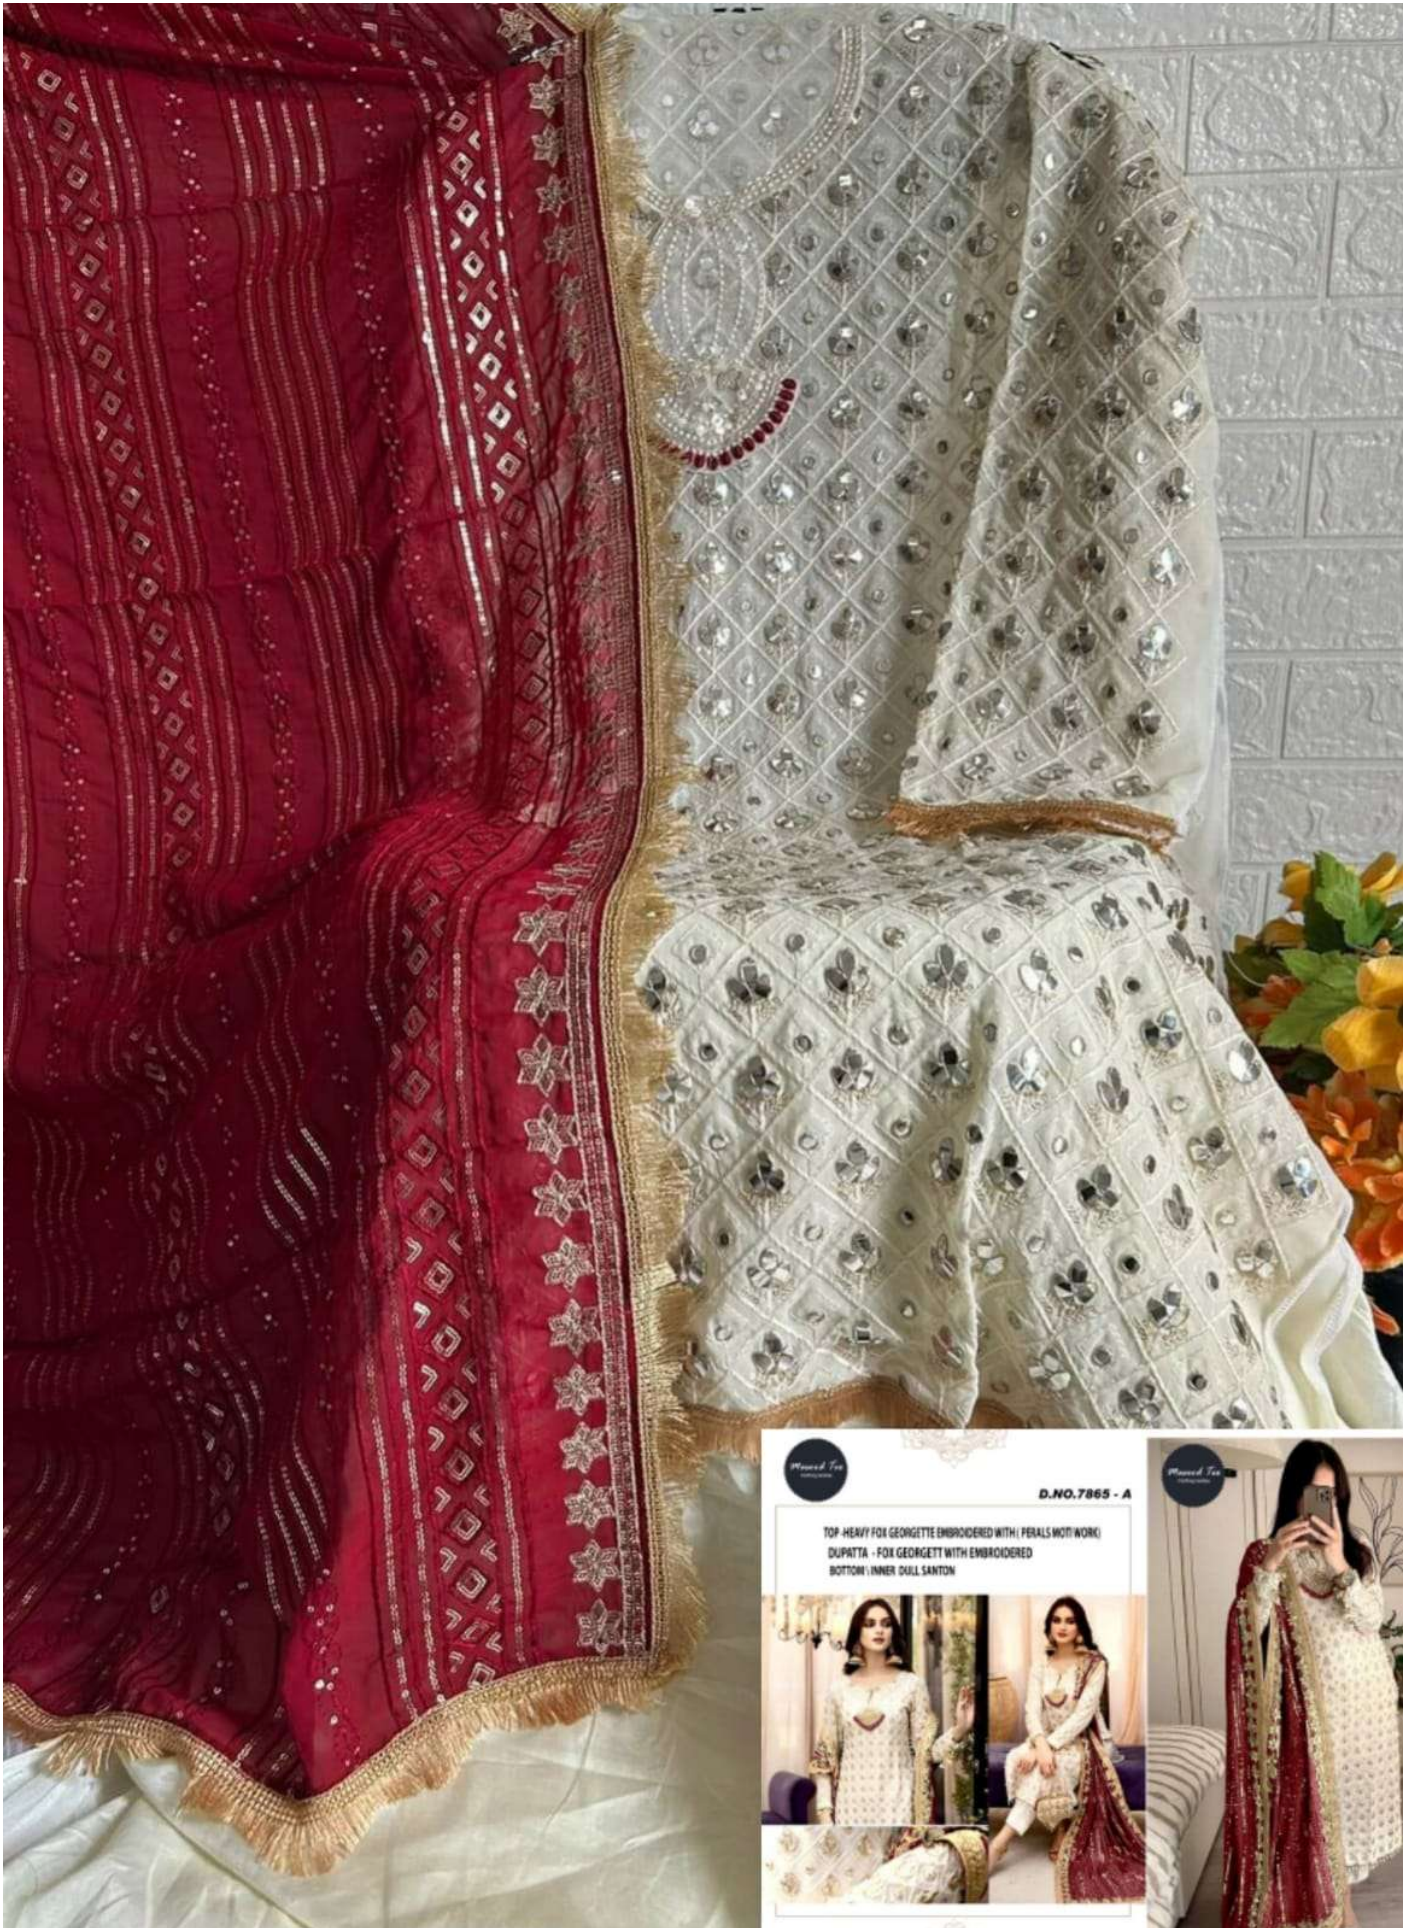

Masood Textiles

D.NO.7865 - A

TOP - HEAVY FOX GEORGETTE EMBROIDERED WITH (PEARLS WOTI WORK)
DUPATTA - FOX GEORGETTE WITH EMBROIDERED
BOTTOM - INNER DULL SANTON