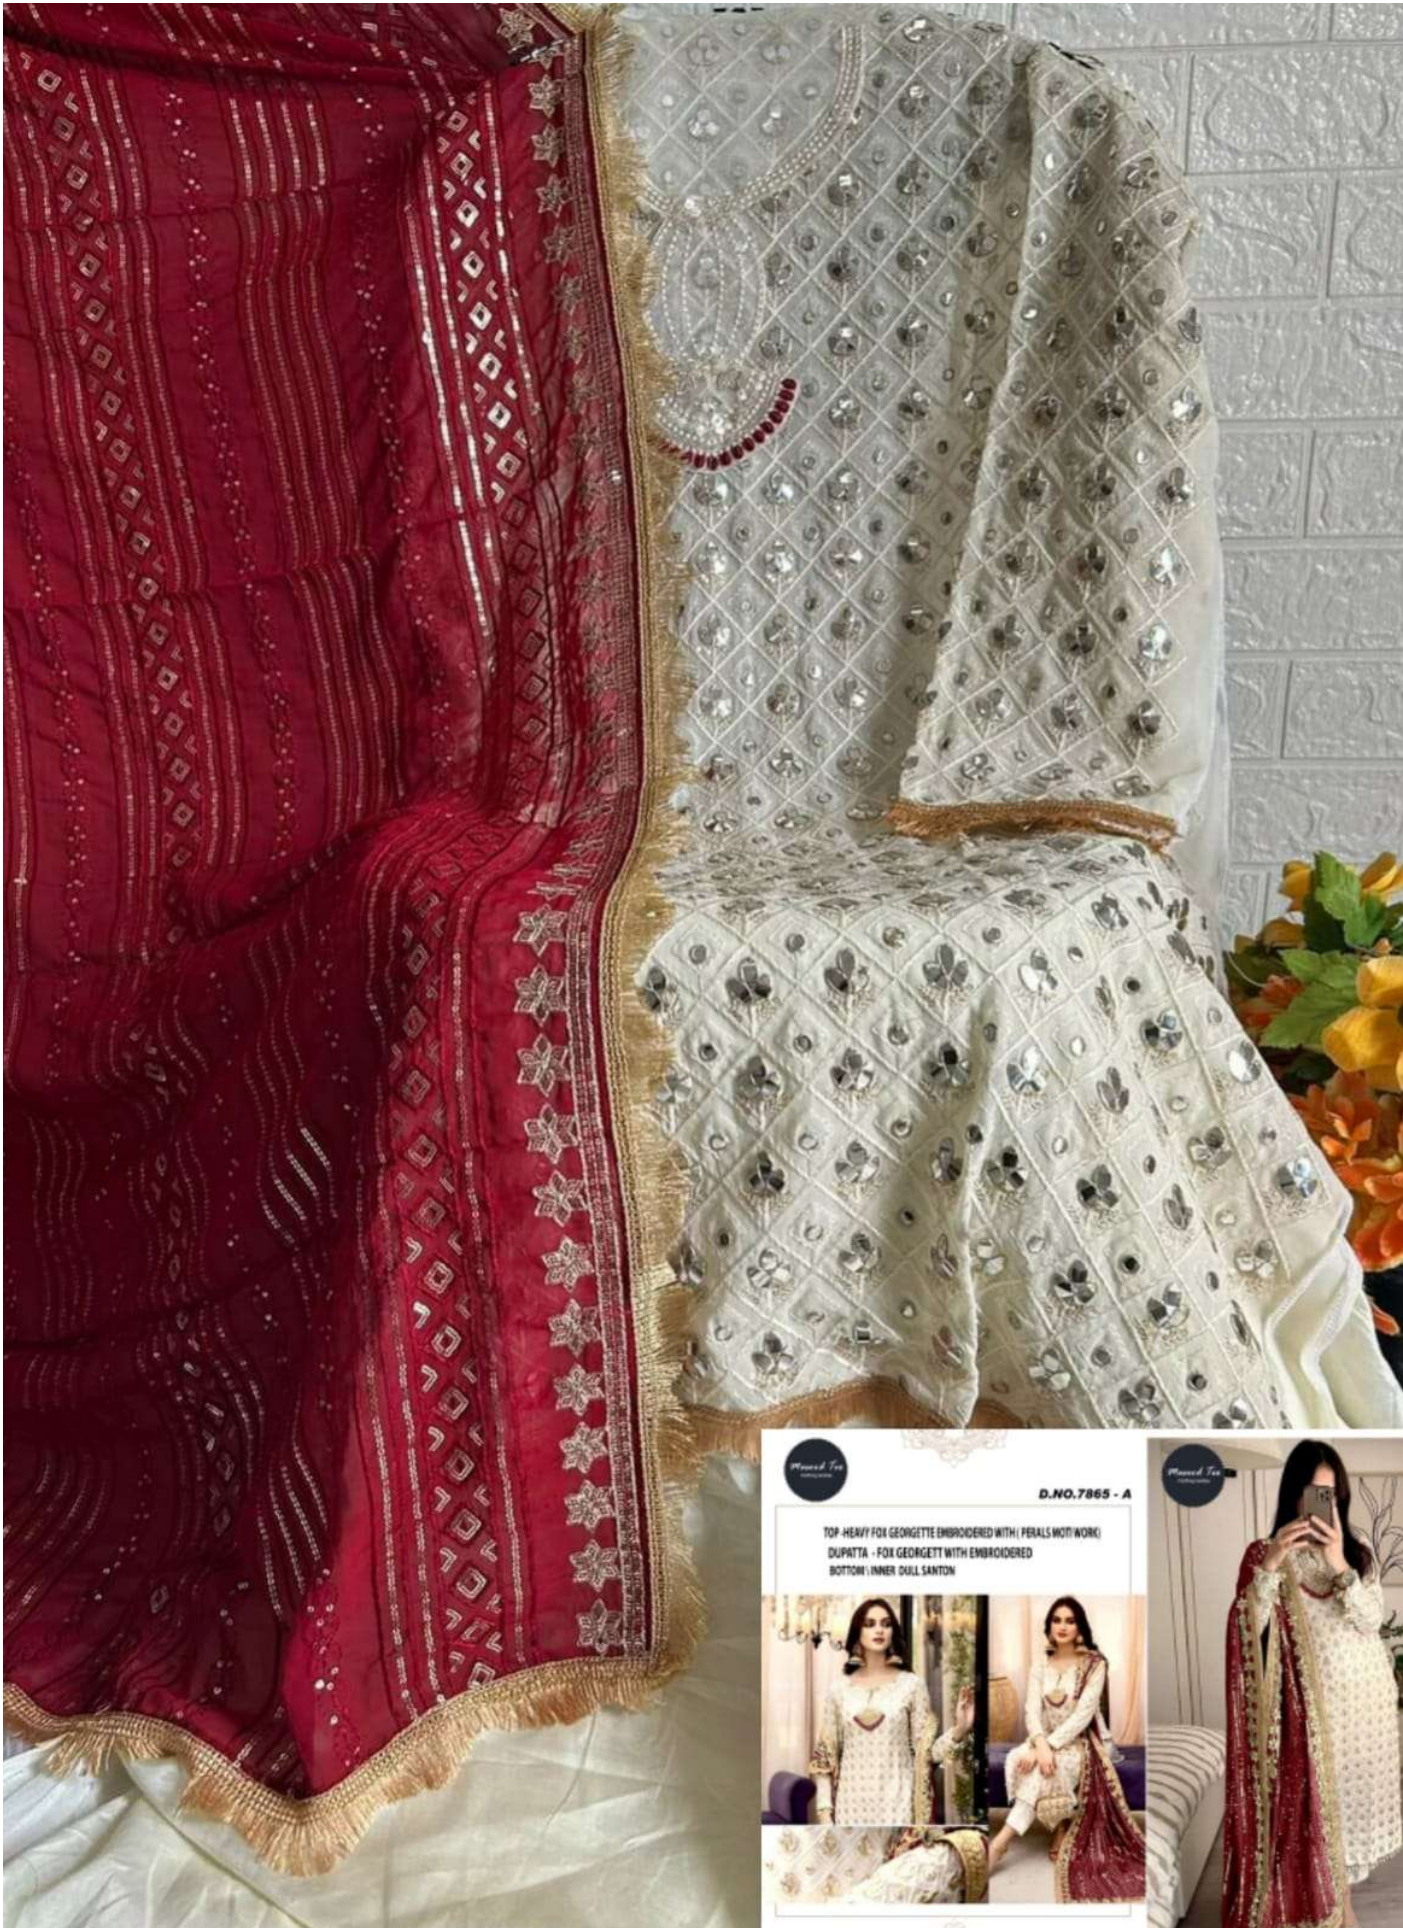

D.NO.7865 - A

TOP - HEAVY FOX GEORGETTE EMBROIDERED WITH (PEARLS WOTI WORK)
DUPATTA - FOX GEORGETT WITH EMBROIDERED
BOTTOM - INNER DULL SANTON