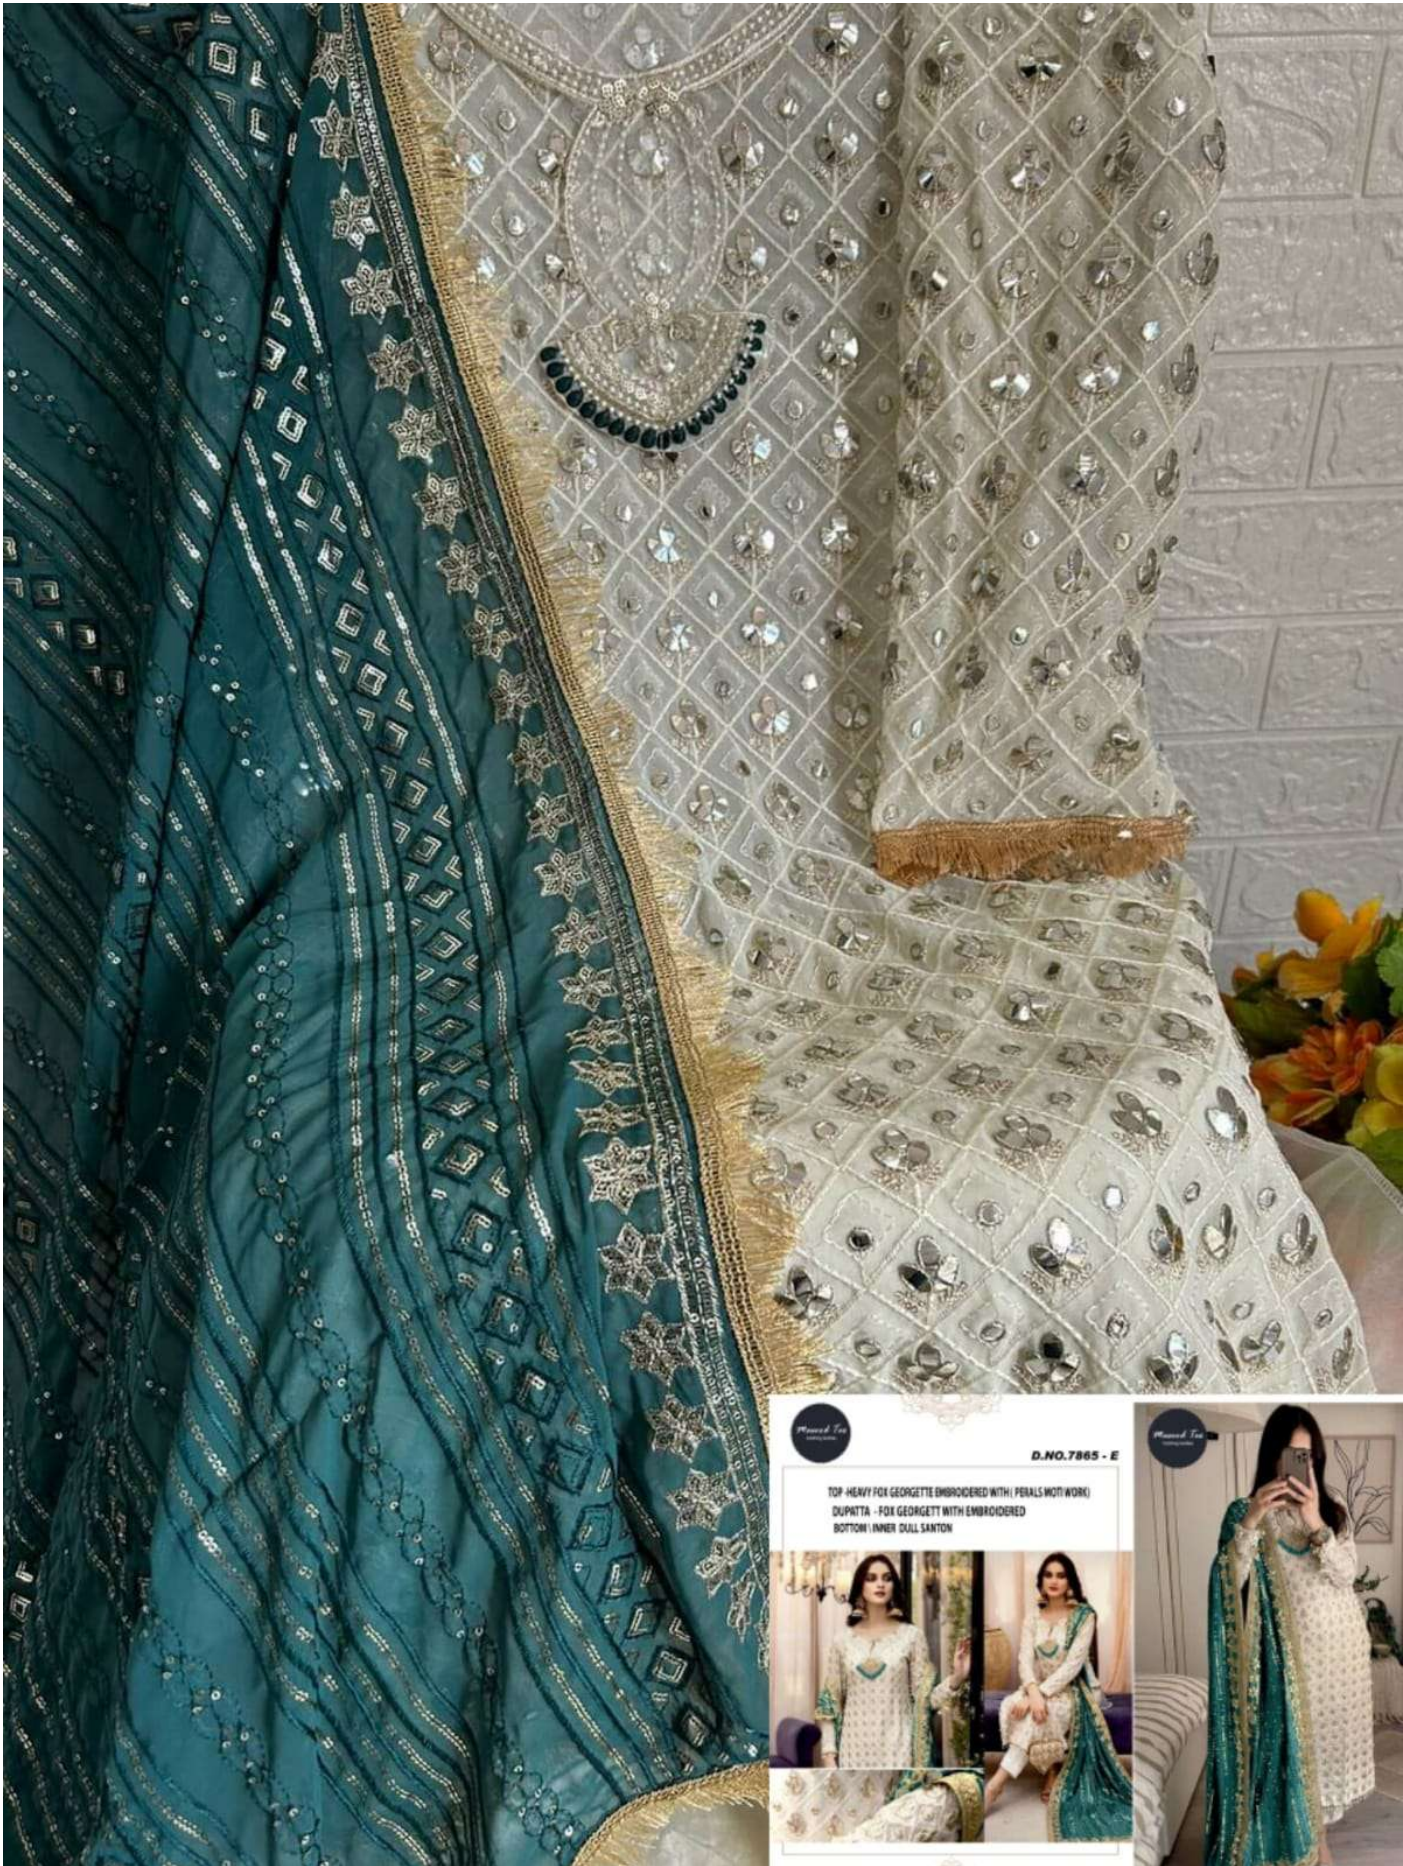

Musand Text

D.NO.7865 - E

TOP - HEAVY FOX GEORGETTE EMBROIDERED WITH (PEARLS MOTI WORK)
DUPUTTA - FOX GEORGETTE WITH EMBROIDERED
BOTTOM - INNER DULL SANTON