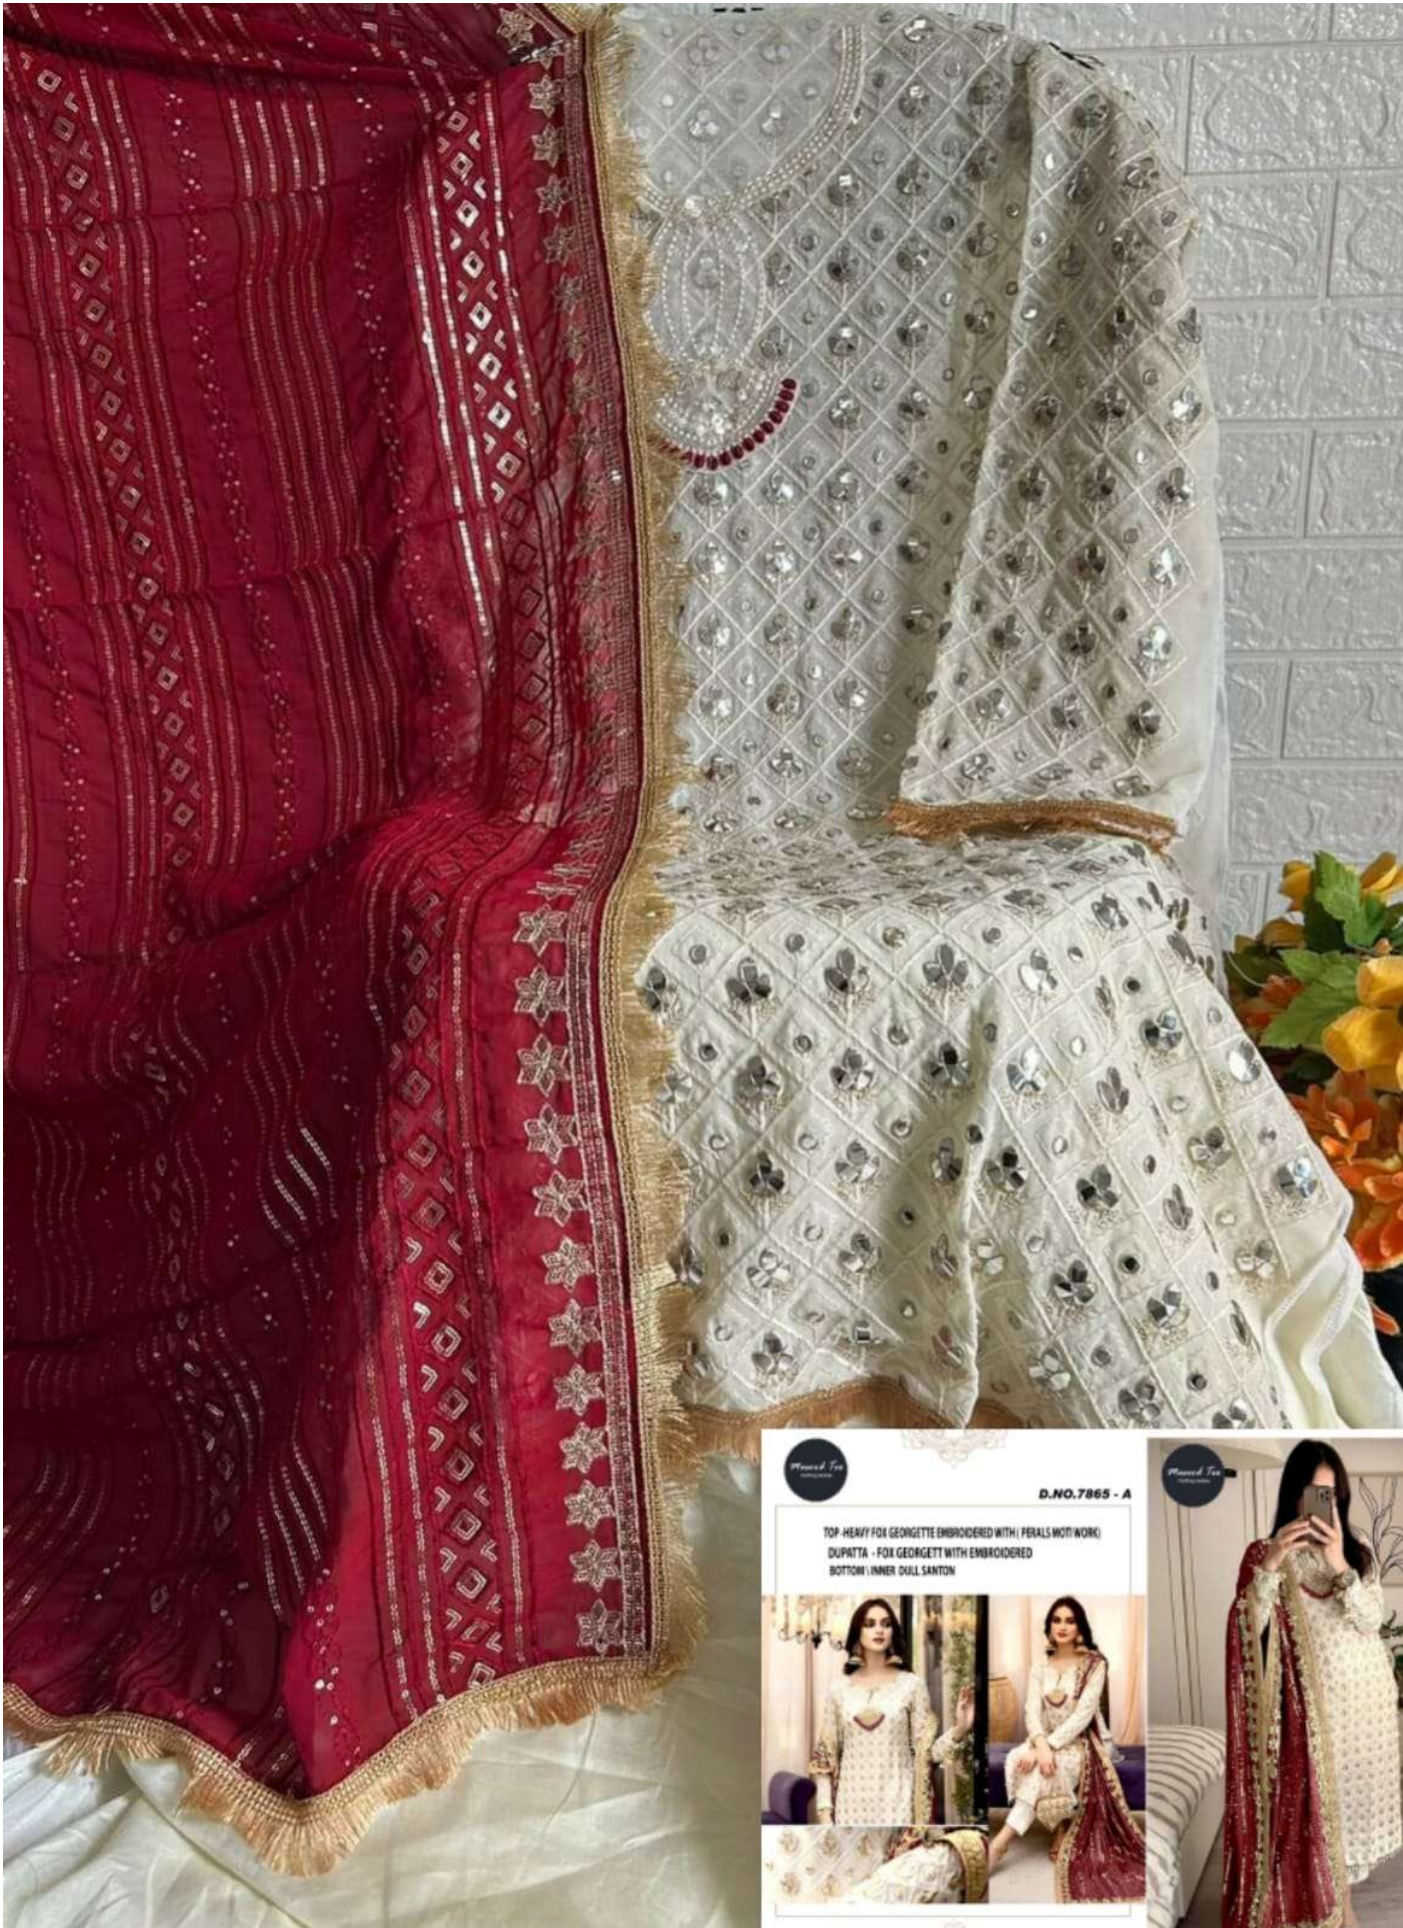

Masood Textiles

D.NO.7865 - A

TOP - HEAVY FOX GEORGETTE EMBROIDERED WITH (PEARLS WOTI WORK)
DUPATTA - FOX GEORGETT WITH EMBROIDERED
BOTTOM - INNER DULL SANTON