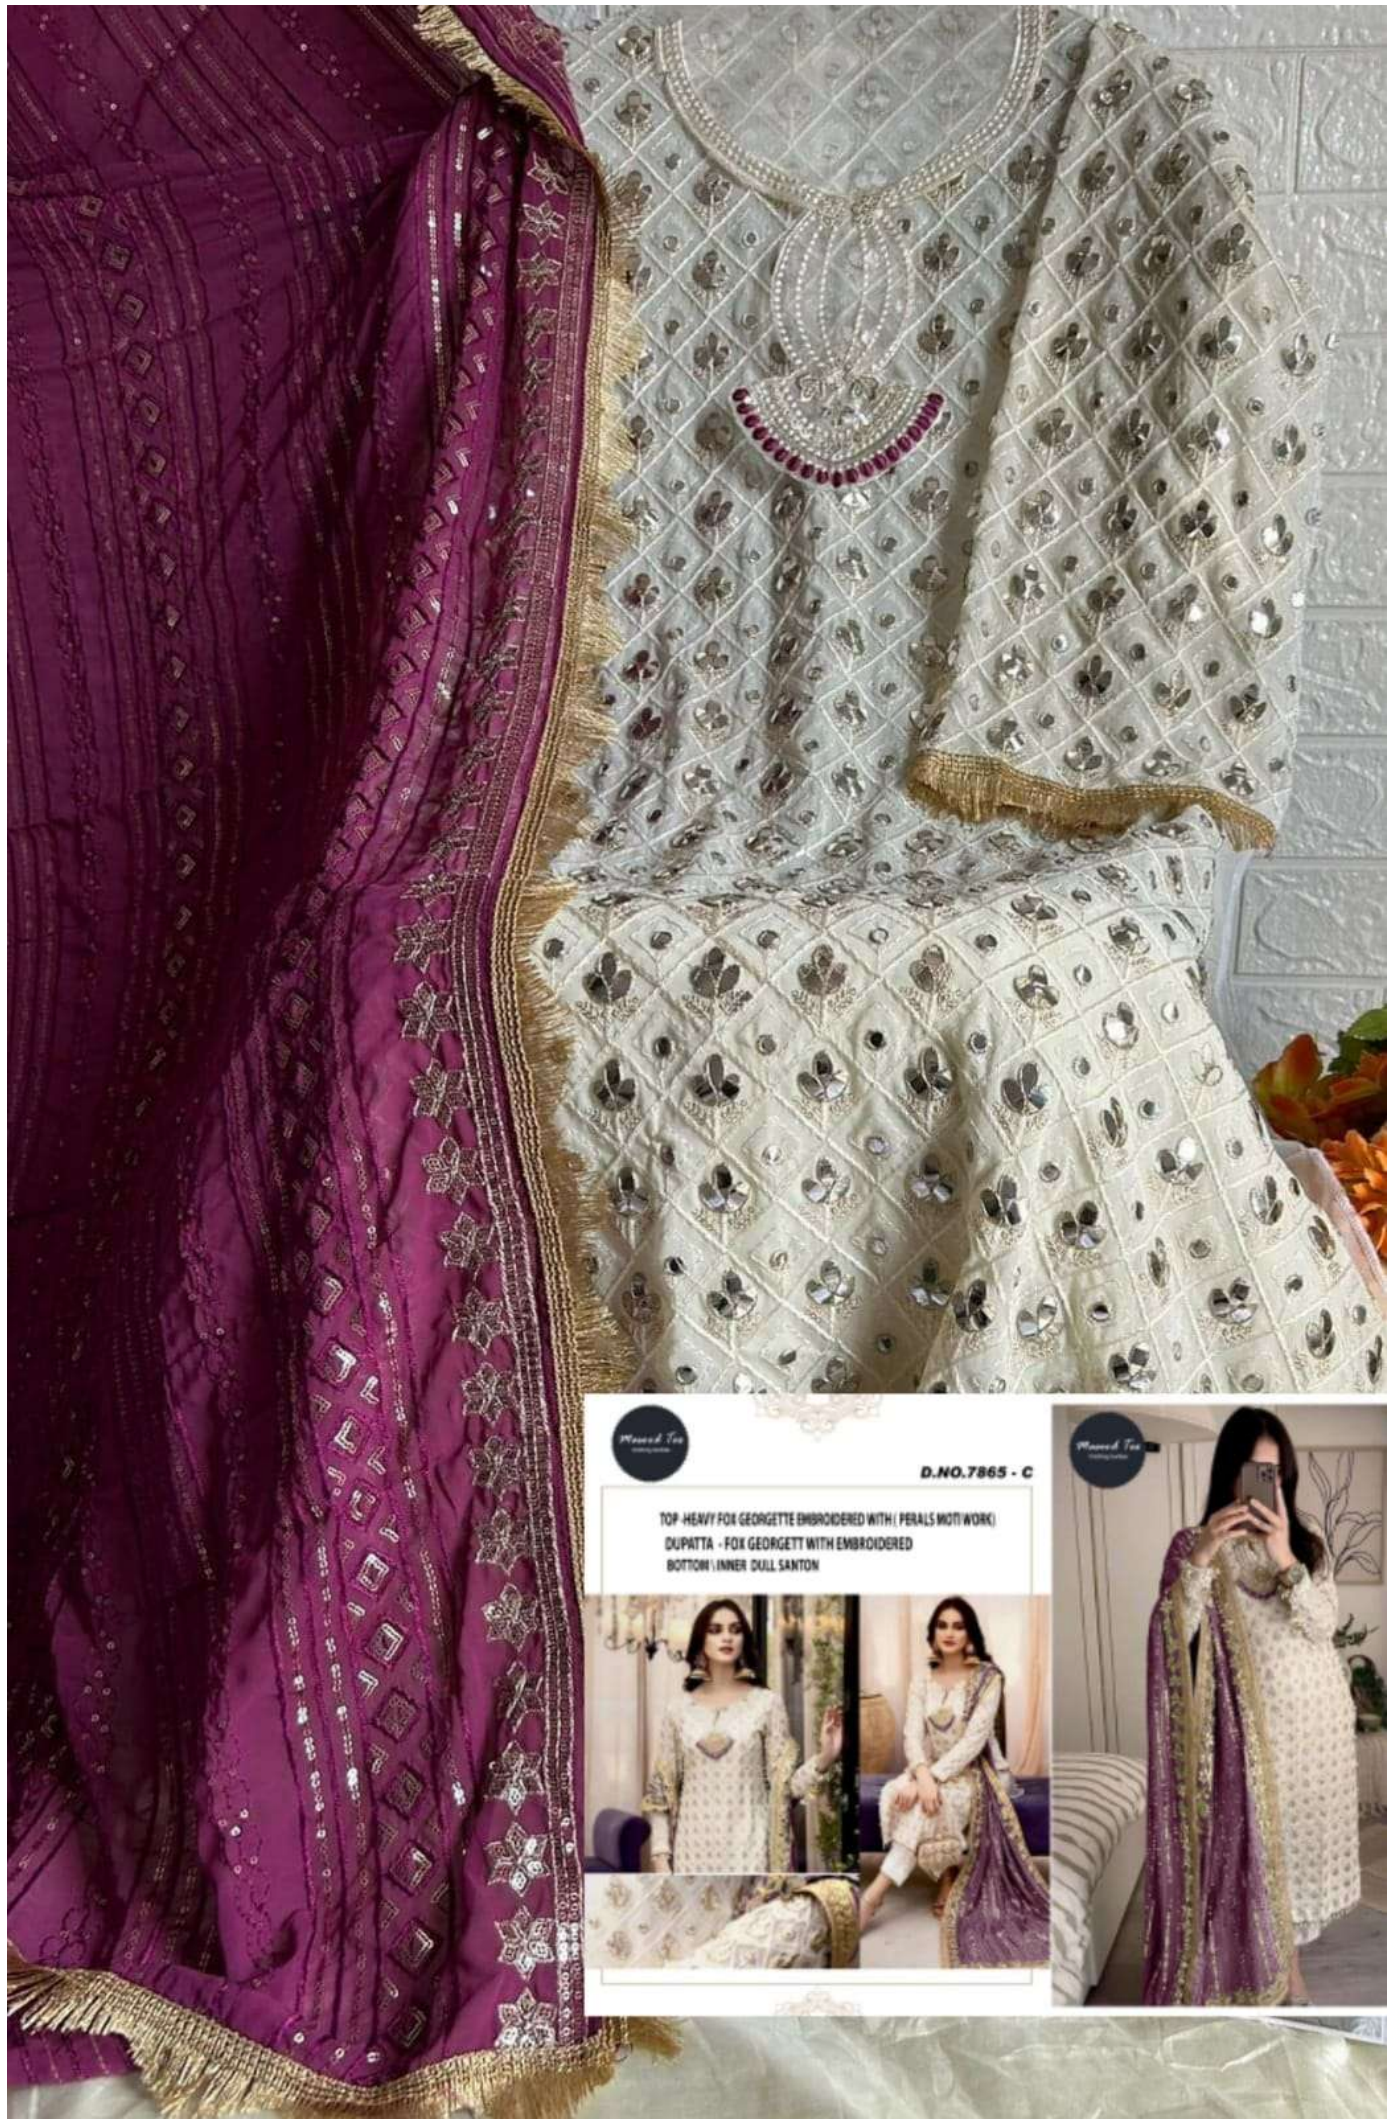

TOP -HEAVY FOX GEORGETTE EMBROIDERED WITH (PERALS MOTI WORK)
DUPATTA - FOX GEORGETT WITH EMBROIDERED
BOTTOM | INNER DULL SANTON

Masood Tex
Clothing Textiles

D.NO.7865 - E

TOP -HEAVY FOX GEORGETTE EMBROIDERED WITH (PERALS MOTIWORK)
DUPATTA - FOX GEORGETT WITH EMBROIDERED
BOTTOM \ INNER DULL SANTON

Masood Tex
Clothing Textiles

Masood Textiles

D.NO.7865 - A

TOP - HEAVY FOX GEORGETTE EMBROIDERED WITH (PEARLS WOTI WORK)
DUPATTA - FOX GEORGETTE WITH EMBROIDERED
BOTTOM - INNER DULL SANTON

Musand Tea

D.NO.7865 - B

TOP - HEAVY FOX GEORGETTE EMBROIDERED WITH (PEARLS MOTI WORK)
DUPATTA - FOX GEORGETTE WITH EMBROIDERED
BOTTOM | INNER DULL SANTON

A collage of three smaller images showing a woman wearing the outfit. The top image shows her standing and taking a selfie. The bottom-left image shows her sitting on a purple sofa. The bottom-right image shows her standing in a different pose. Each image includes a small circular logo for 'Musand Tea'.