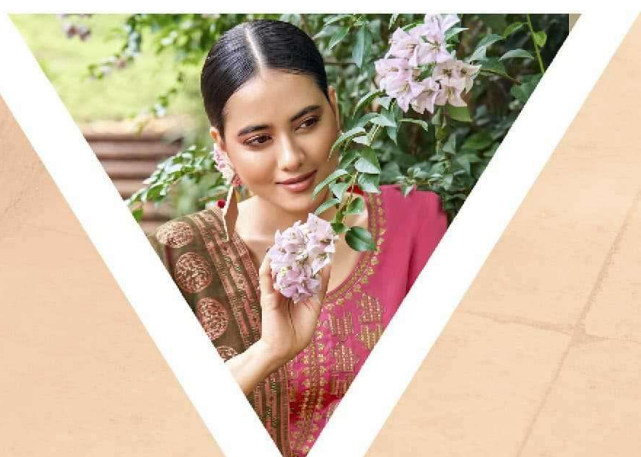

पर्ल
PEARL
Refine your image
Edition-3

पर्ल
PEARL
Refine your image
Edition-3

Product by:

ALOK[®] SUIT
(INDIA)

■ H-1283-001

BRIGHT

FUTURE

FALL IN LOVE WITH AN ENCHANTING ARRAY OF VIVID PRINTS IN UNEXPECTED COLORS THIS SEASON.

पर्ल
PEARL
Edition-3

H-1283-002 ■

A woman is wearing a pink and green patterned sari. The image is overlaid with a graphic design. The word "SUMMER" is written vertically in a serif font on the right side. The word "GLOW" is written vertically in a serif font on the left side. A logo featuring a stylized leaf or flame is positioned between the two words. Below the logo, the text "GLIDE INTO THE SEASON WITH SOPHISTICATED ELEGANCE" is written in a small, sans-serif font. The graphic also includes three colored dots (purple, green, and red) and a thin vertical line.