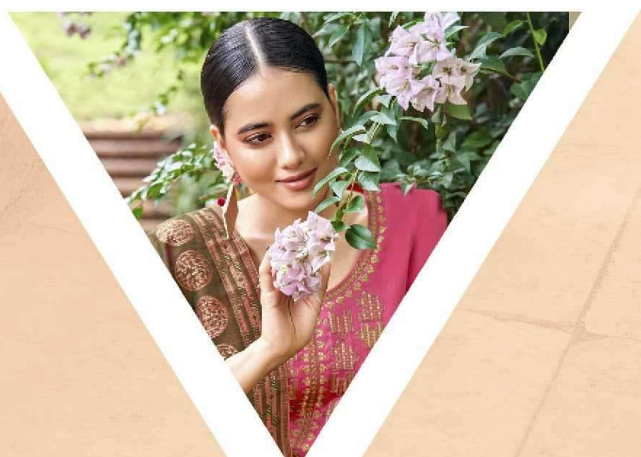

पर्ल
PEARL
Refine your image
Edition-3

पर्ल
PEARL
Refine your image
Edition-3

Product by:

ALOK[®] SUIT
(INDIA)

■ H-1283-001

BRIGHT

FUTURE

FALL IN LOVE WITH AN ENCHANTING ARRAY OF VIVID PRINTS IN UNEXPECTED COLORS THIS SEASON.

पर्ल
PEARL
Edition-3

H-1283-002 ■

A woman is wearing a pink and green patterned sari. The image is overlaid with a graphic design. The word "SUMMER" is written vertically in a serif font on the right side. The word "GLOW" is written vertically in a serif font on the left side. A logo featuring a stylized leaf or flame is positioned between the two words. Below the logo, the text "GLIDE INTO THE SEASON WITH SOPHISTICATED ELEGANCE" is written in a small, sans-serif font. The graphic also includes three colored dots (purple, green, and red) and a thin vertical line.