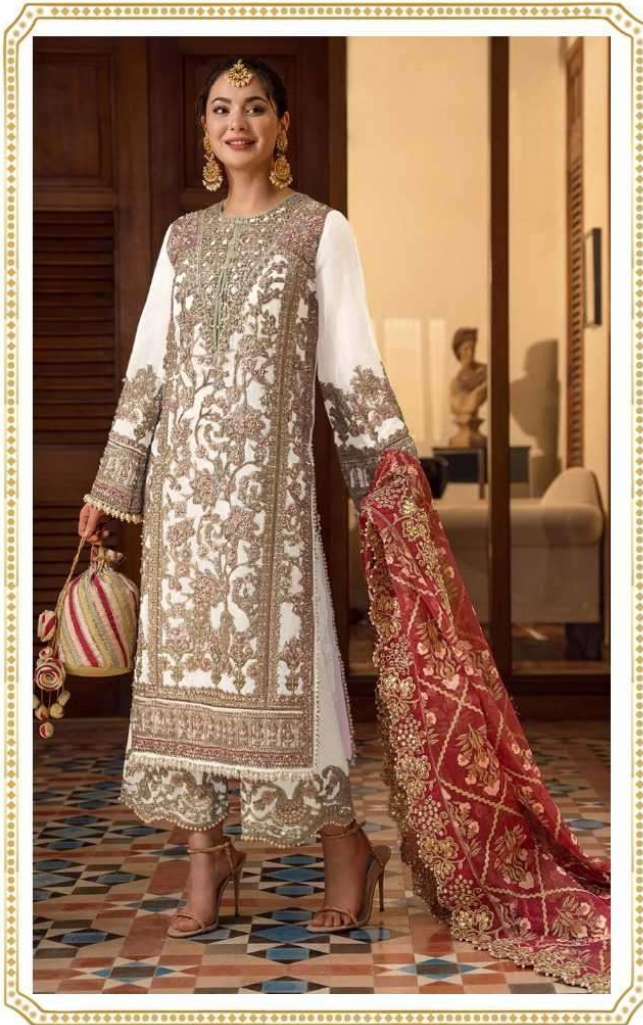

**READYMAD
#R-1151
CREAM**