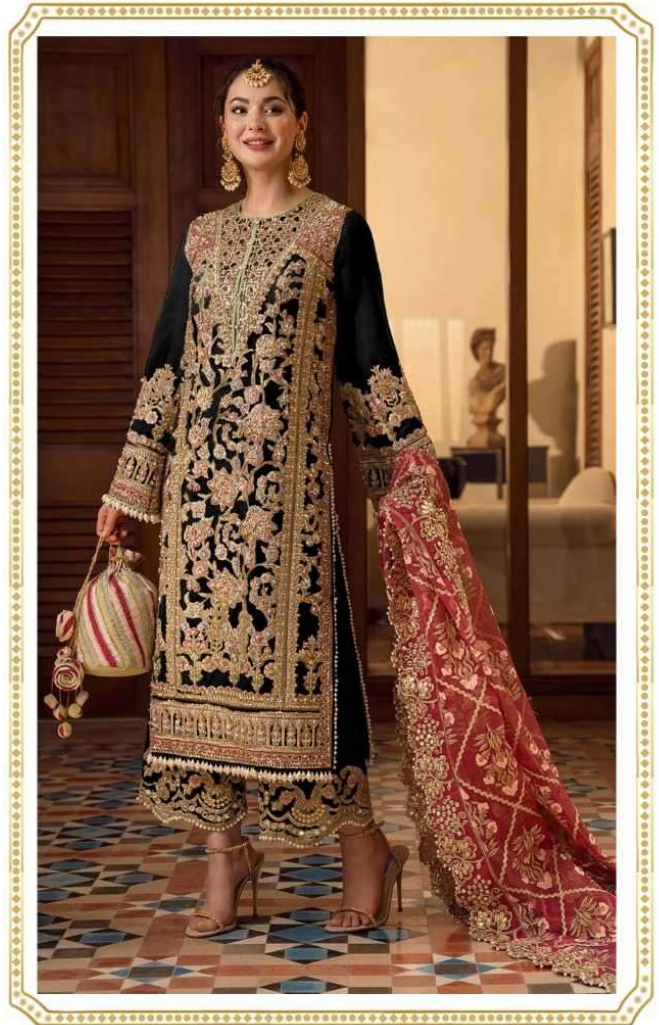

**READYMAD
#R-1151
BLACK**