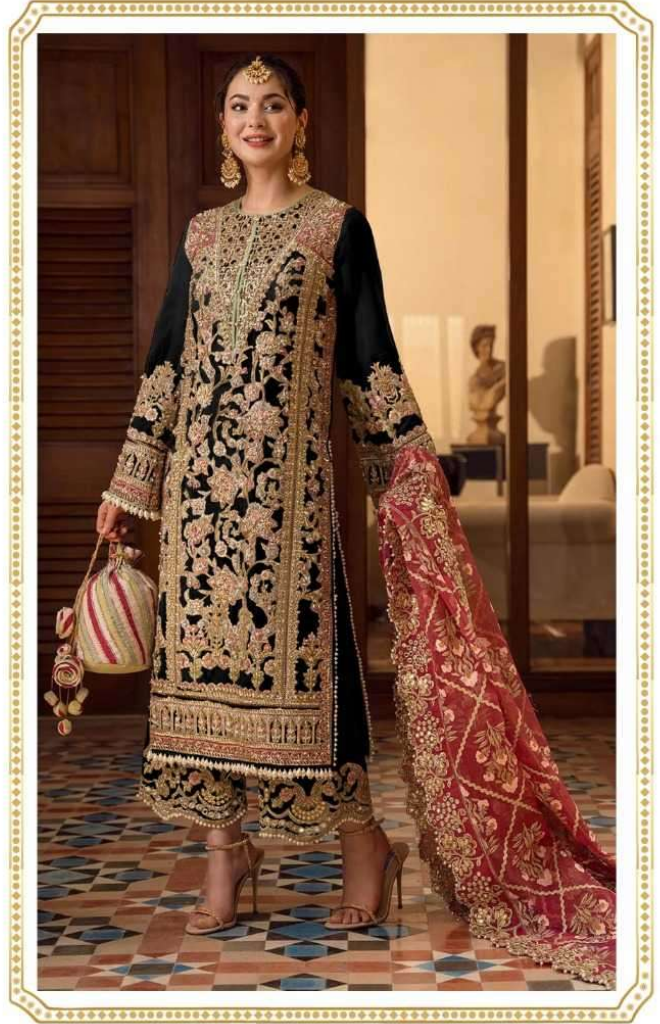

**READYMAD
#R-1151
BLACK**