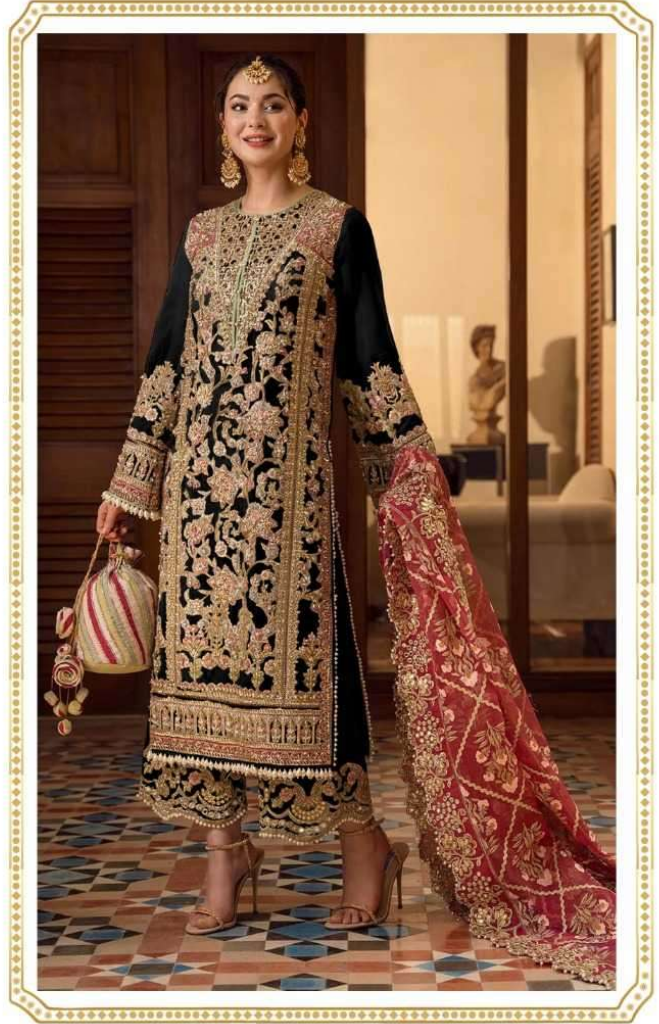

**READYMAD
#R-1151
BLACK**