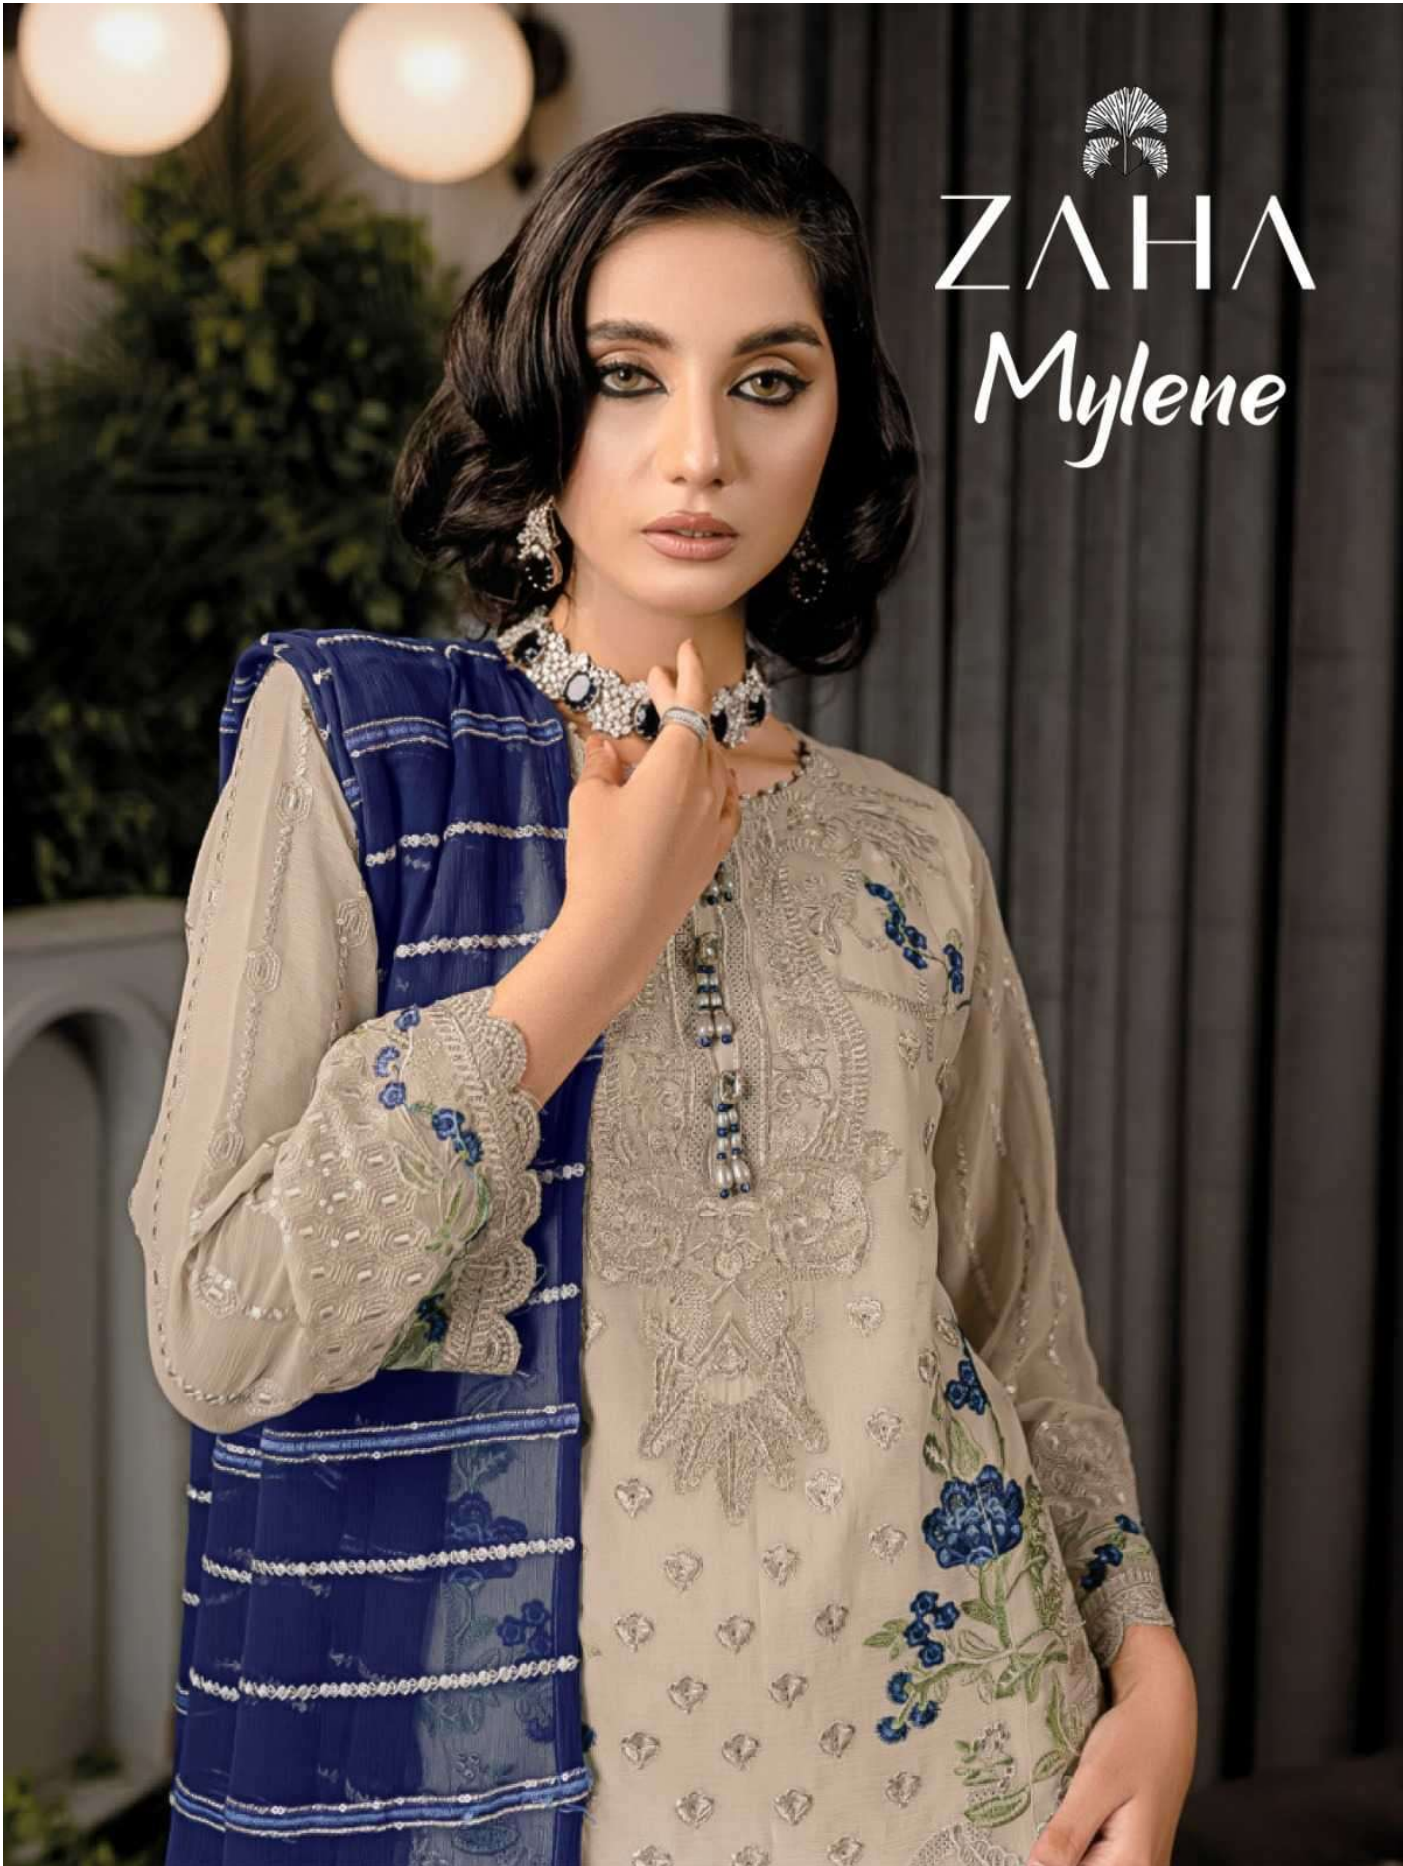

ZAHA

*Mylene*

*Mylene*

**ZAHA**

D.No.10269

**TOP** Faux Georgette with Embroidery

**BOTTOM-INNER** Dull Santoon

**DUPATTA** Nazmin with Embroidery

*Mylene*

**ZAHA**

D.No.10267

**TOP** Faux Georgette  
with Embroidery

**BOTTOM-INNER** Dull Santoon

**DUPATTA** Nazmin with  
Embroidery

ZAHA

*Mylene*

ZAHHA

**Mylene** ZAH  
TOP Faux Georgette with Embroidery  
BOTTOM-INNER

ZAHA

*Mylene* ZAHA D.No. 1  
TOP: Silk Georgette with Embroidery  
BOTTOM-INNER: Duff Satin

*Mylene*

**ZAHA**

D.No.10268

**TOP** Faux Georgette with Embroidery

**BOTTOM-INNER** Dull Santoon

**DUPATTA** Nazmin with Embroidery