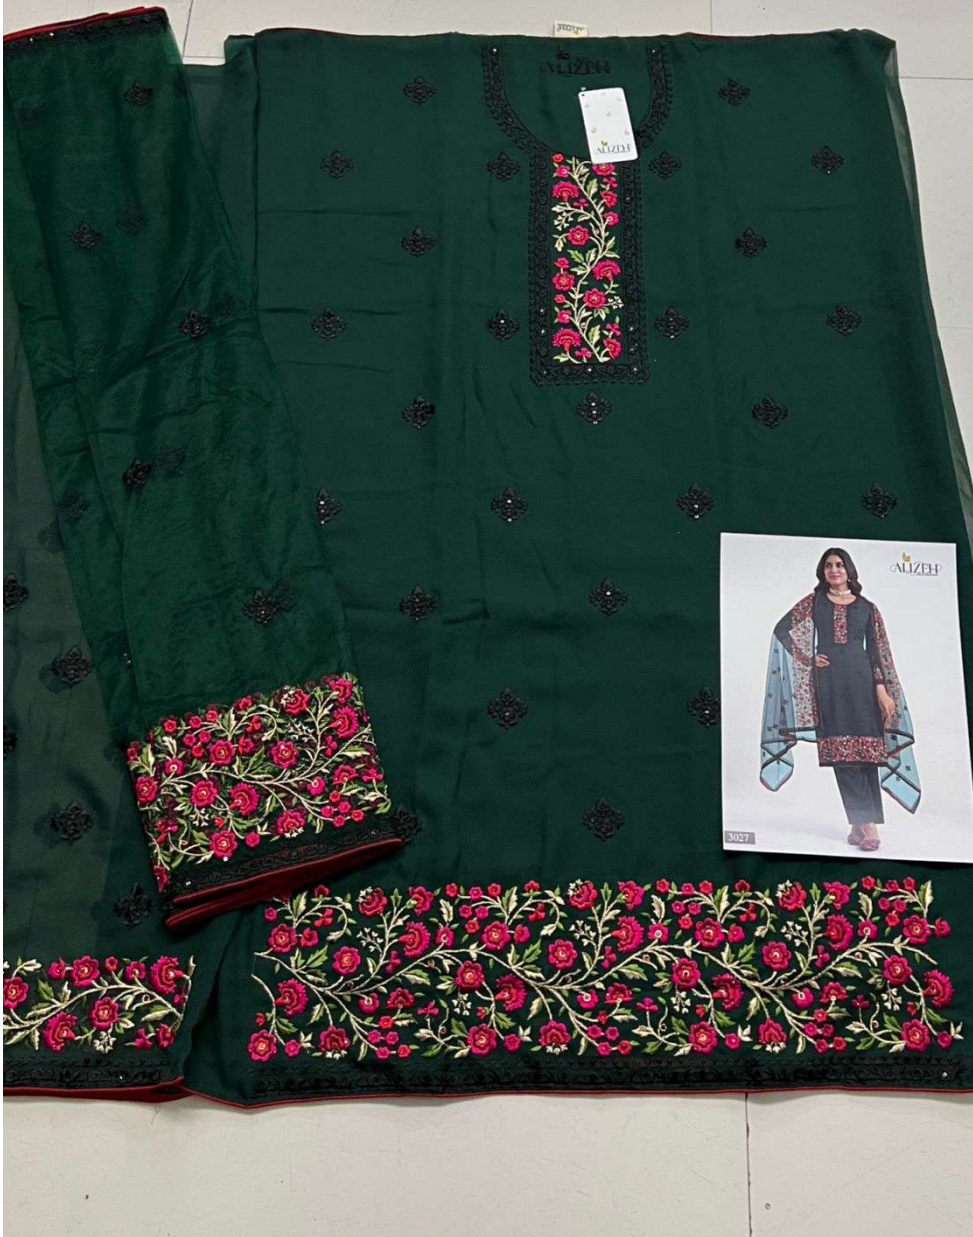

ALIZEH 3027