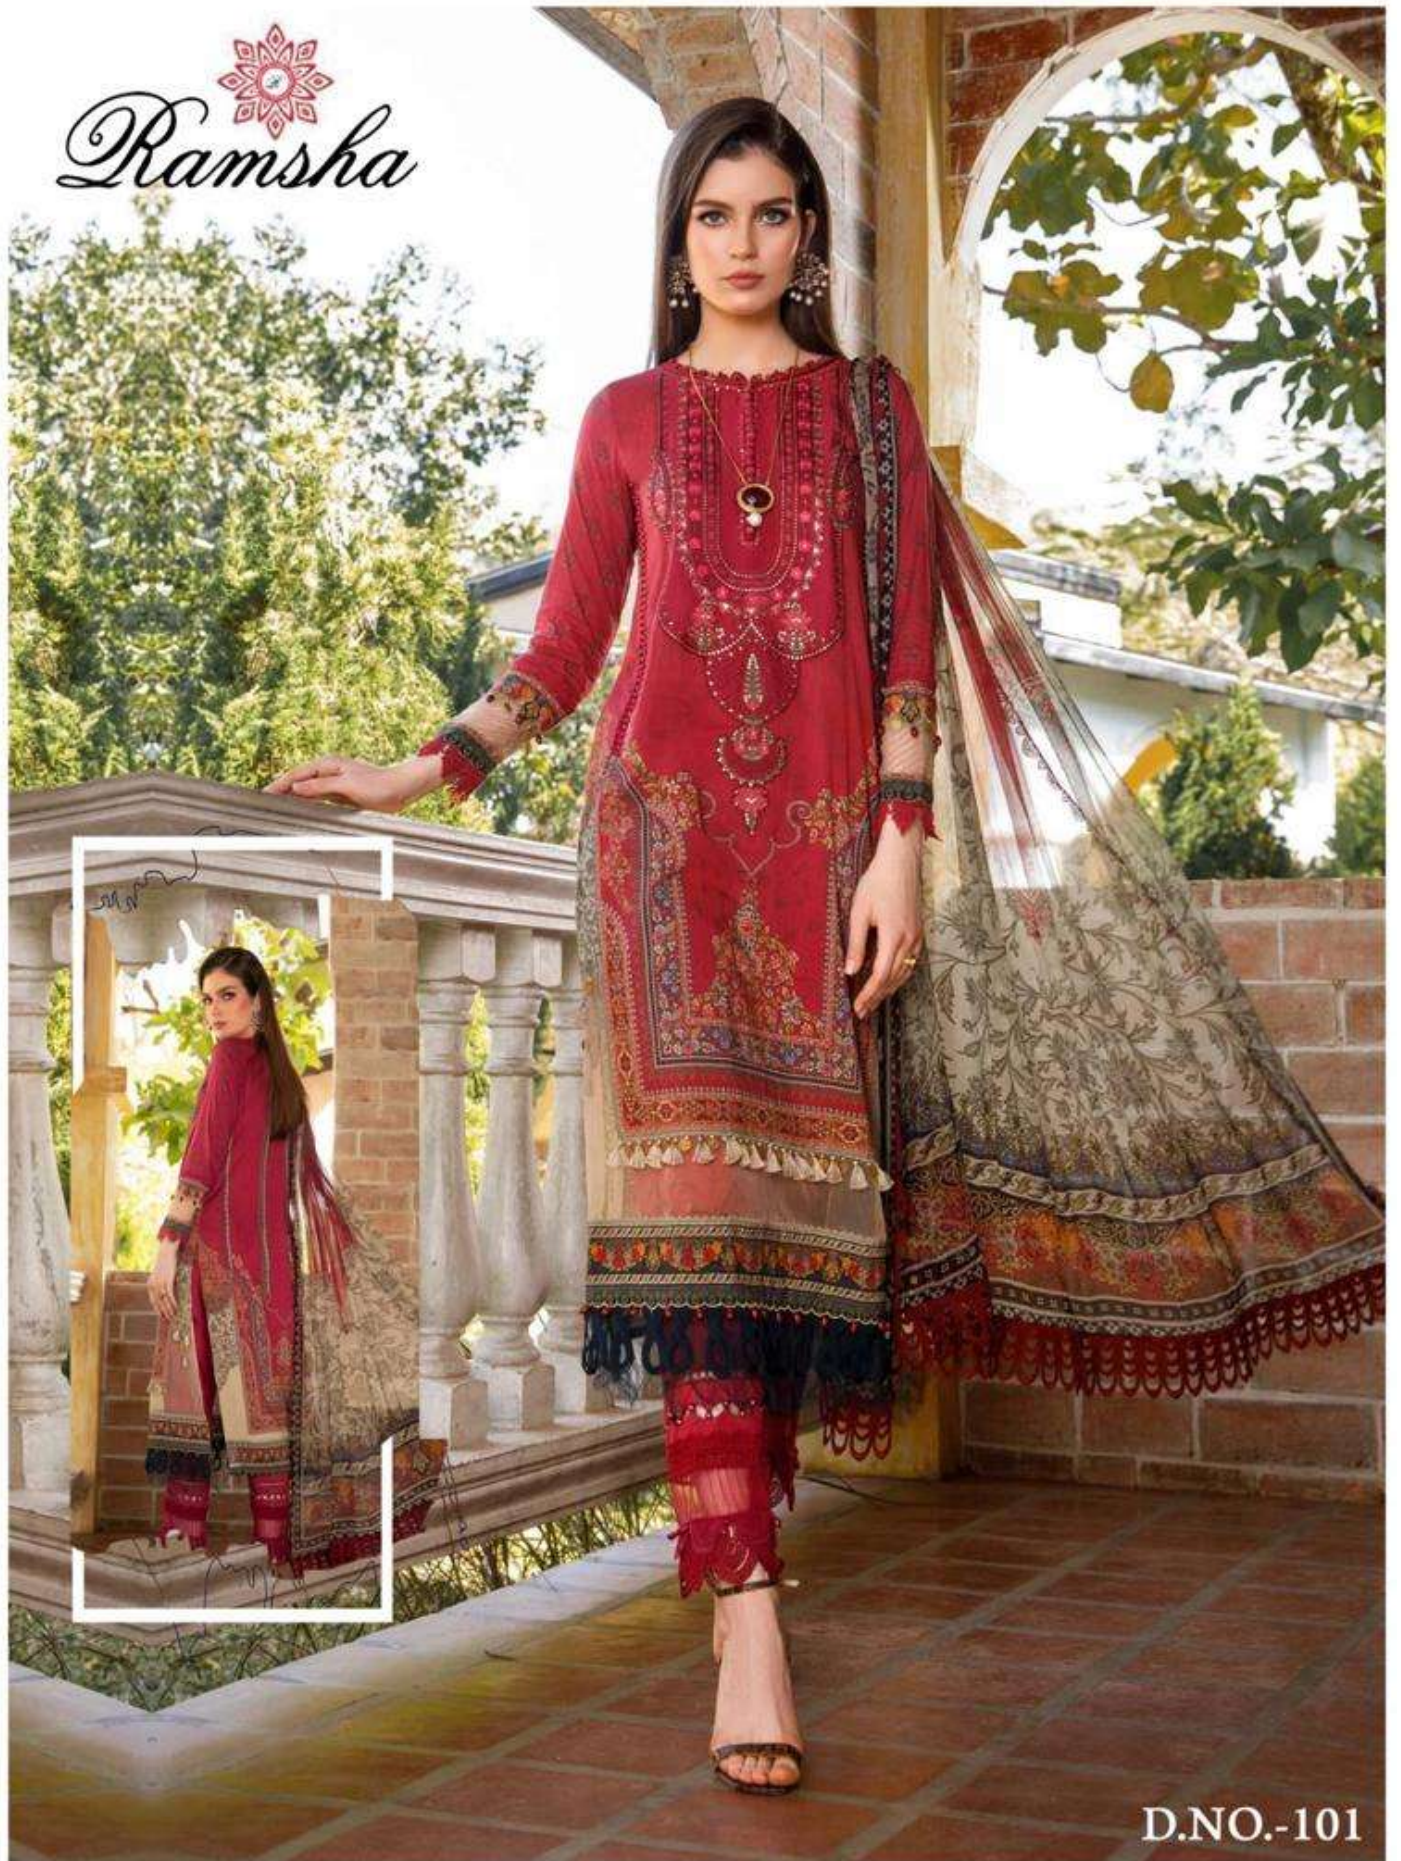

Ramsha

D.NO.-101