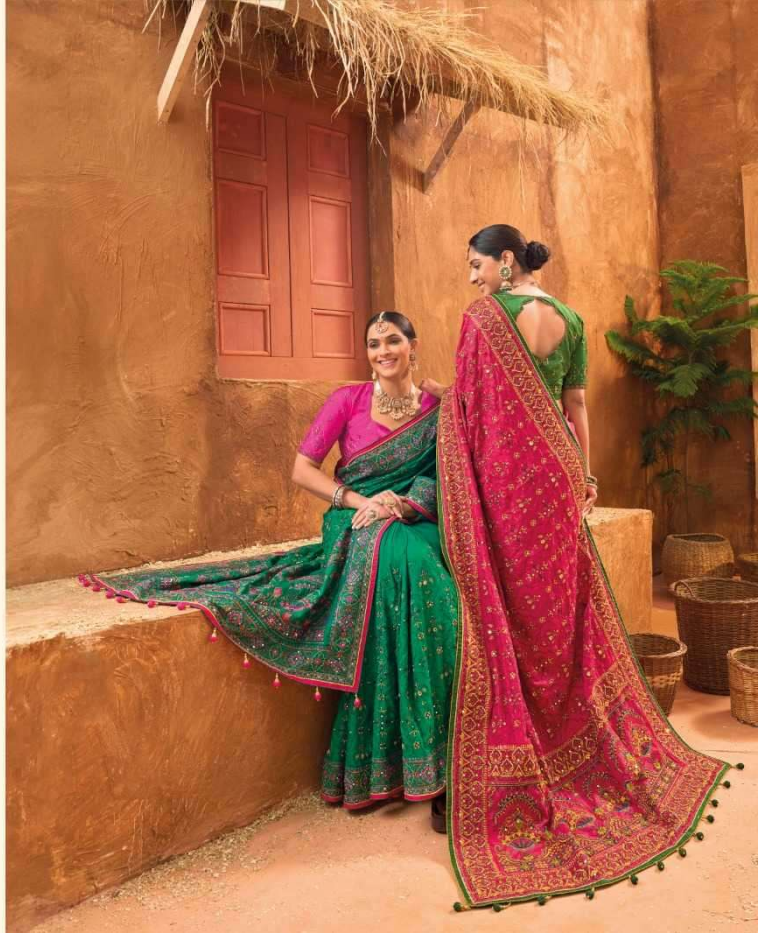

BY APPOINTMENT OF HONORABLE

M. N. Chavra

Magantlal Nathubhai & sons