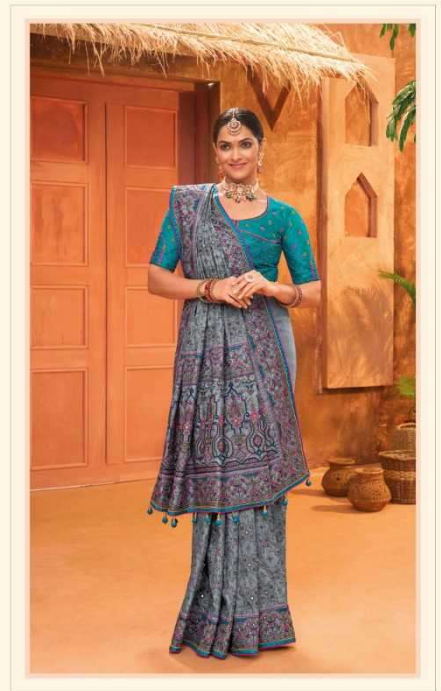

an experience of heritage™
M. S. Chaves