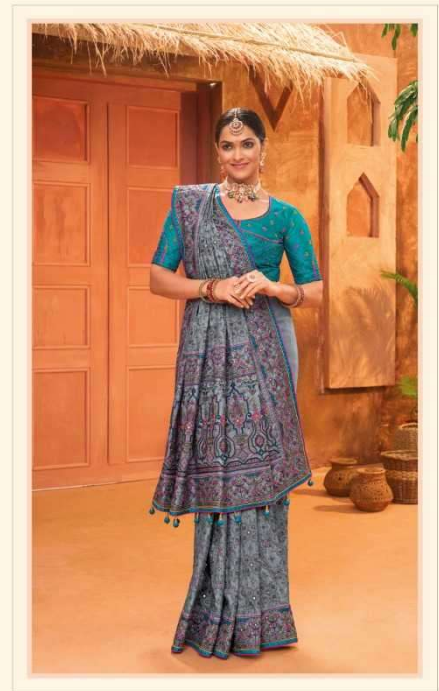

an experience of colors™

M. S. Chaves