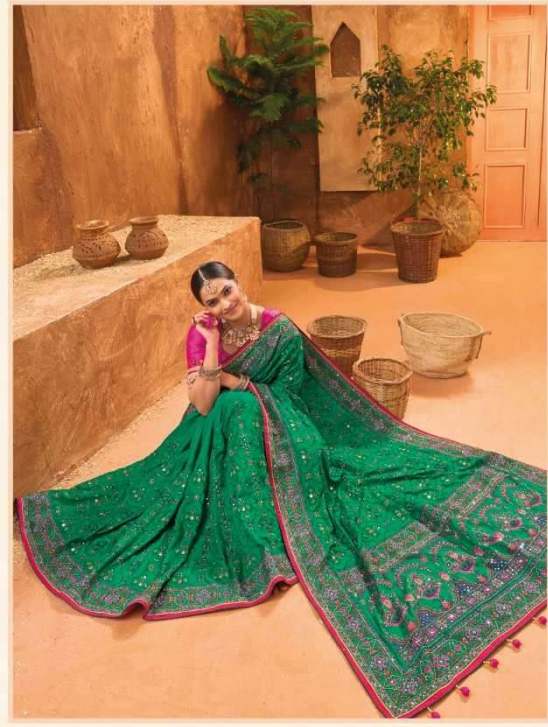

an experience of luxury™

M. N. Chaves