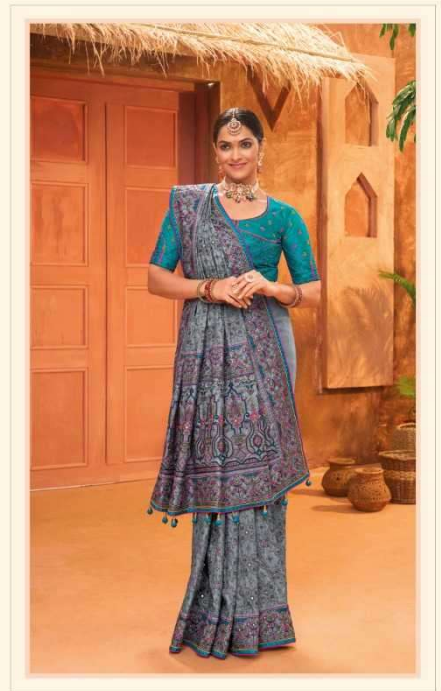

an experience of colors™
M. S. Chaves