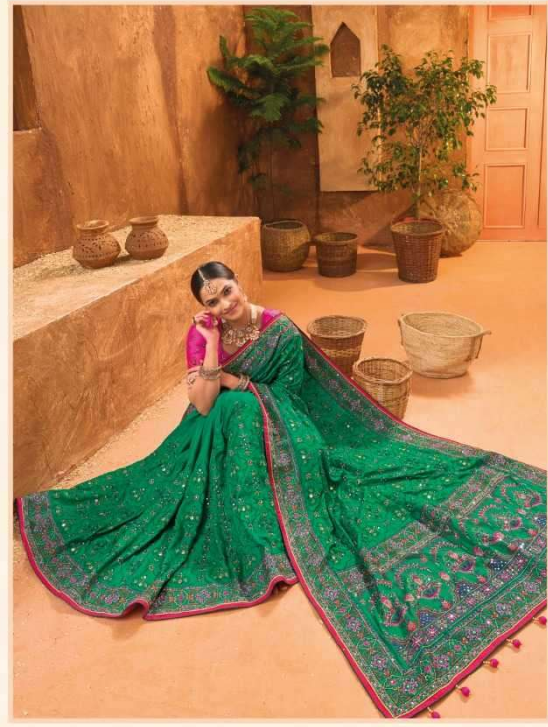

an expression of elegance™

M. S. Sarees

M. N. Curves

7006

कच्छी वके-5

D.NO.	DESCRIPTION	BLOUSE	M.N.
7001	CREAM BANARAS SILK SAREE WITH PURE KACHHI WORK.DIAMOND & MIRROR HEAW WORK	REAL SILK	6295
7002	GREEN BANARAS SILK SAREE WITH PURE KACHHI WORK.DIAMOND & MIRROR HEAW WORK	BANARASI SILK	5750
7003	MUSTARD BANARAS SILK SAREE WITH PURE KACHHI WORK.CUT-DANA & MIRROR HEAW WORK	BANARASI SILK	5750
7004	PINK BANARAS SILK SAREE WITH PURE KACHHI WORK.DIAMOND & MIRROR HEAW WORK	MONALISHA SILK	5750
7005	GREY BANARAS SILK SAREE WITH PURE KACHHI WORK.DIAMOND & MIRROR HEAW WORK	MONALISHA SILK	6295
7006	MUSTARD BANARAS SILK SAREE WITH PURE KACHHI WORK.DIAMOND & MIRROR HEAW WORK	REAL SILK	5750
7007	RANI BANARAS SILK SAREE WITH PURE KACHHI WORK.DIAMOND & MIRROR HEAW WORK	MONALISHA SILK	5750
7008	BLUE BANARAS SILK SAREE WITH PURE KACHHI WORK.CUT-DANA & MIRROR HEAW WORK	BANARASI SILK	5750

NOTE:

ALL SAREES ARE WITH ORIGINAL DIAMOND,MOTI & CUT- DANA WORK

an experience of colors™
M. S. Chaves

7003

an experience of luxury™

M. N. Chaves

7002

7003