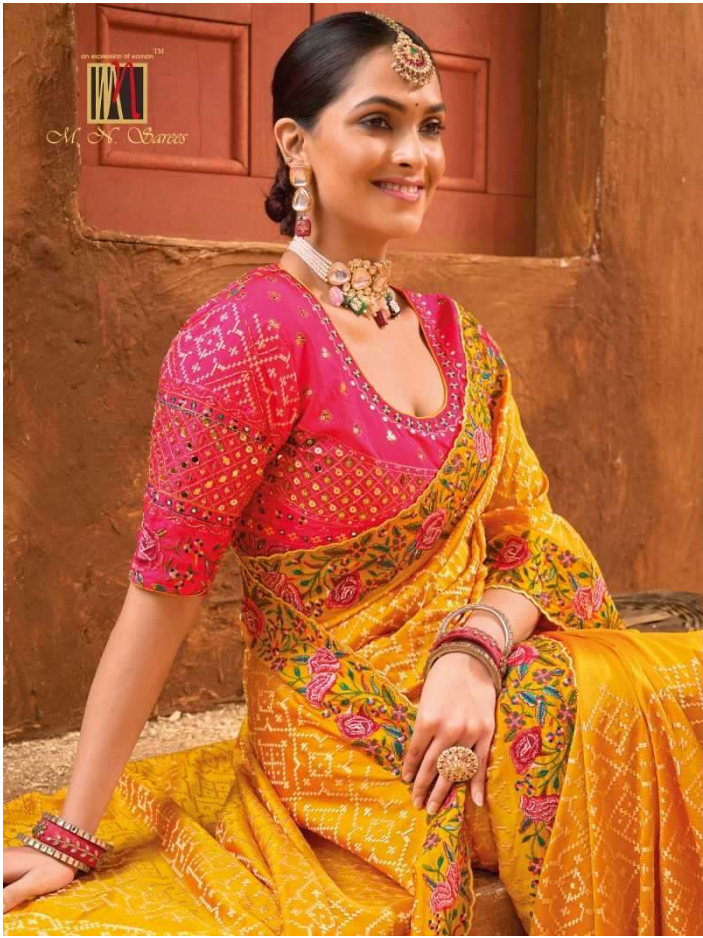

an expression of elegance™  
  
M. S. Sarees

  
M. N. Curves

7006

7008

# कच्छी वके-5

| D.NO. | DESCRIPTION  | BLOUSE         | M.N. |
|-------|--|----------------|------|
| 7001  | CREAM BANARAS SILK SAREE WITH PURE KACHHI WORK.DIAMOND & MIRROR HEAW WORK    | REAL SILK      | 6295 |
| 7002  | GREEN BANARAS SILK SAREE WITH PURE KACHHI WORK.DIAMOND & MIRROR HEAW WORK    | BANARASI SILK  | 5750 |
| 7003  | MUSTARD BANARAS SILK SAREE WITH PURE KACHHI WORK.CUT-DANA & MIRROR HEAW WORK | BANARASI SILK  | 5750 |
| 7004  | PINK BANARAS SILK SAREE WITH PURE KACHHI WORK.DIAMOND & MIRROR HEAW WORK     | MONALISHA SILK | 5750 |
| 7005  | GREY BANARAS SILK SAREE WITH PURE KACHHI WORK.DIAMOND & MIRROR HEAW WORK     | MONALISHA SILK | 6295 |
| 7006  | MUSTARD BANARAS SILK SAREE WITH PURE KACHHI WORK.DIAMOND & MIRROR HEAW WORK  | REAL SILK      | 5750 |
| 7007  | RANI BANARAS SILK SAREE WITH PURE KACHHI WORK.DIAMOND & MIRROR HEAW WORK     | MONALISHA SILK | 5750 |
| 7008  | BLUE BANARAS SILK SAREE WITH PURE KACHHI WORK.CUT-DANA & MIRROR HEAW WORK    | BANARASI SILK  | 5750 |