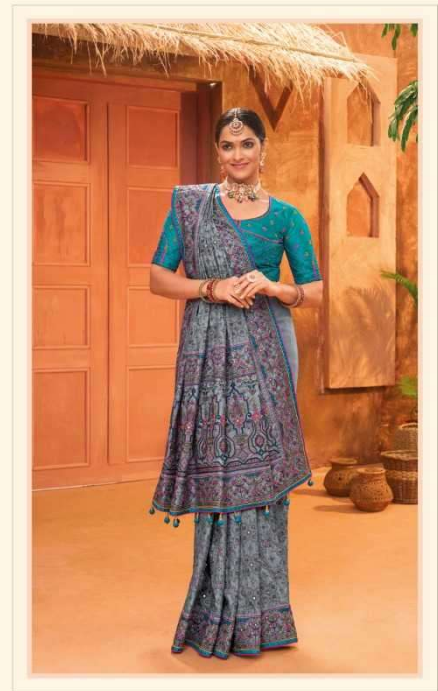

an experience of colors™
M. S. Chaves