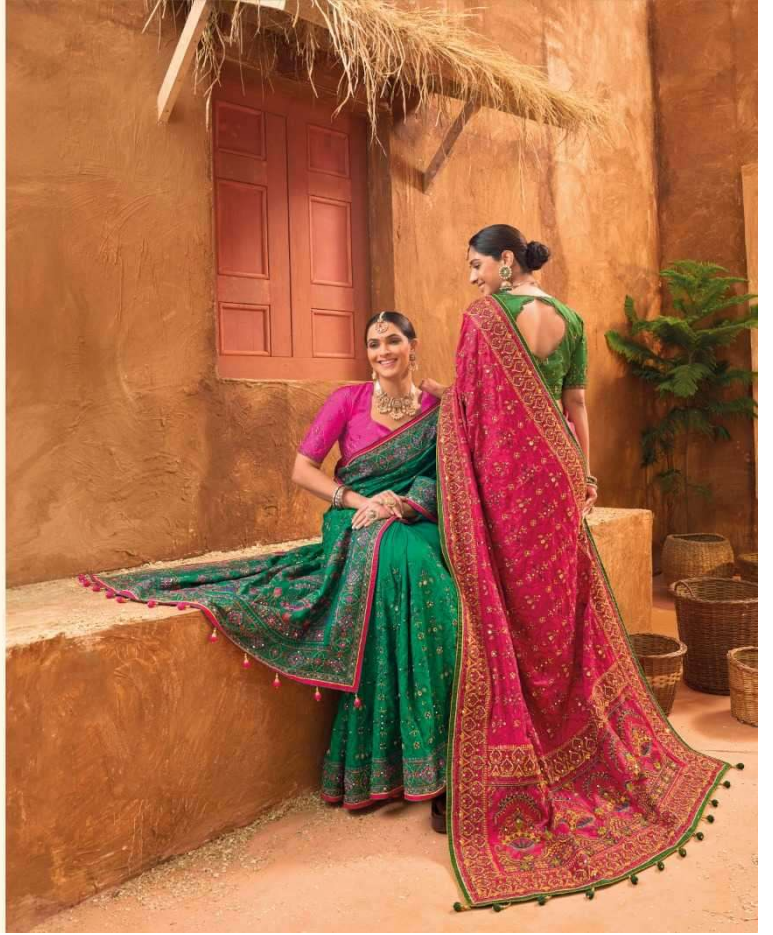

BY APPOINTMENT OF THE GOVT. OF INDIA

M. N. Chavara

Magantlal Nathubhai & sons