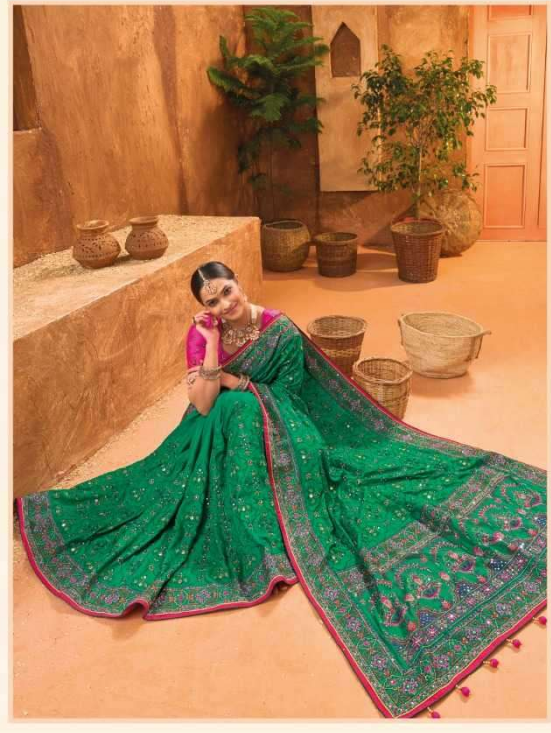

an expression of elegance™

M. S. Sarees

M. N. Curves

7006

कच्छी वके-5

D.NO.	DESCRIPTION	BLOUSE	M.N.
7001	CREAM BANARAS SILK SAREE WITH PURE KACHHI WORK.DIAMOND & MIRROR HEAW WORK	REAL SILK	6295
7002	GREEN BANARAS SILK SAREE WITH PURE KACHHI WORK.DIAMOND & MIRROR HEAW WORK	BANARASI SILK	5750
7003	MUSTARD BANARAS SILK SAREE WITH PURE KACHHI WORK.CUT-DANA & MIRROR HEAW WORK	BANARASI SILK	5750
7004	PINK BANARAS SILK SAREE WITH PURE KACHHI WORK.DIAMOND & MIRROR HEAW WORK	MONALISHA SILK	5750
7005	GREY BANARAS SILK SAREE WITH PURE KACHHI WORK.DIAMOND & MIRROR HEAW WORK	MONALISHA SILK	6295
7006	MUSTARD BANARAS SILK SAREE WITH PURE KACHHI WORK.DIAMOND & MIRROR HEAW WORK	REAL SILK	5750
7007	RANI BANARAS SILK SAREE WITH PURE KACHHI WORK.DIAMOND & MIRROR HEAW WORK	MONALISHA SILK	5750
7008	BLUE BANARAS SILK SAREE WITH PURE KACHHI WORK.CUT-DANA & MIRROR HEAW WORK	BANARASI SILK	5750

NOTE:

ALL SAREES ARE WITH ORIGINAL DIAMOND,MOTI & CUT- DANA WORK

an experience of colors™
M. S. Chaves

7003

an experience of luxury™

M. N. Chaves

7002

7003