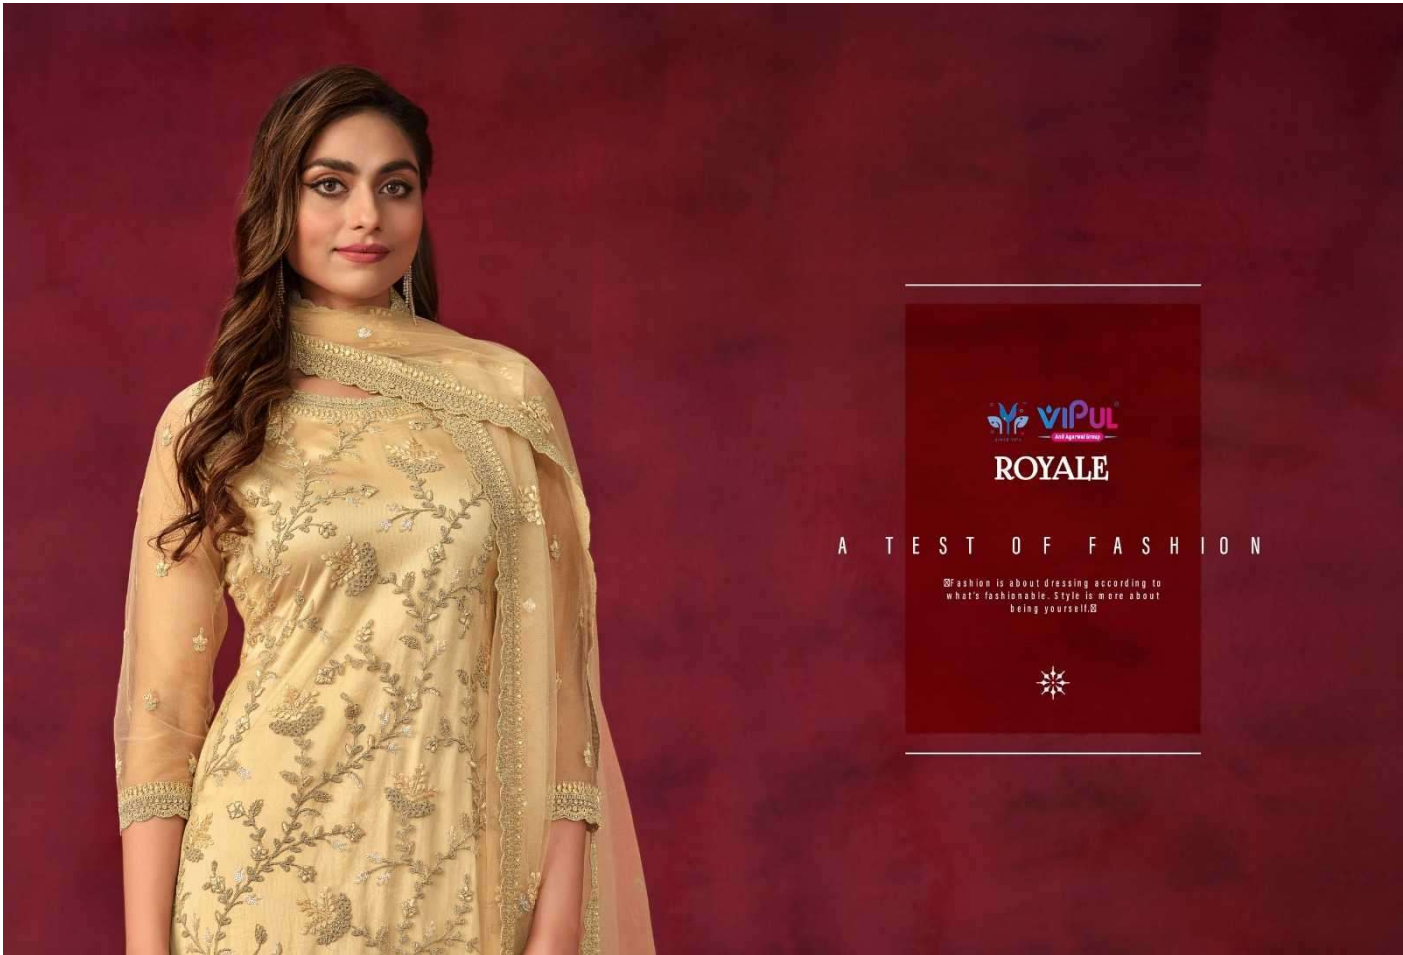

ROYALE

VIPUL
ROYALE

S I M P L E P L E A S U R E S

VIPUL
Art Appreciation

ROYALE

A T E S T O F F A S H I O N

Fashion is about dressing according to what's fashionable. Style is more about being yourself.

ROYALE

VIPUL
ROYALE

5605

ROYALE

F A S H I O N L I F E

Product Name	ROYALE
D.NO.	5601 TO 5606
DESCRIPTION	<p style="text-align: center;"><u>TOP</u></p> <p style="text-align: center;">NET WITH HAND WORK EMBROIDERY & SWAROVSKI, SOFT SATIN INNER.</p> <p style="text-align: center;"><u>DUPATTA</u></p> <p style="text-align: center;">NET WITH EMBROIDERY AND SWAROVSKI.</p> <p style="text-align: center;"><u>BOTTOM & INNER</u></p> <p style="text-align: center;">SOFT SATIN WITH HAND WORK LACE.</p>