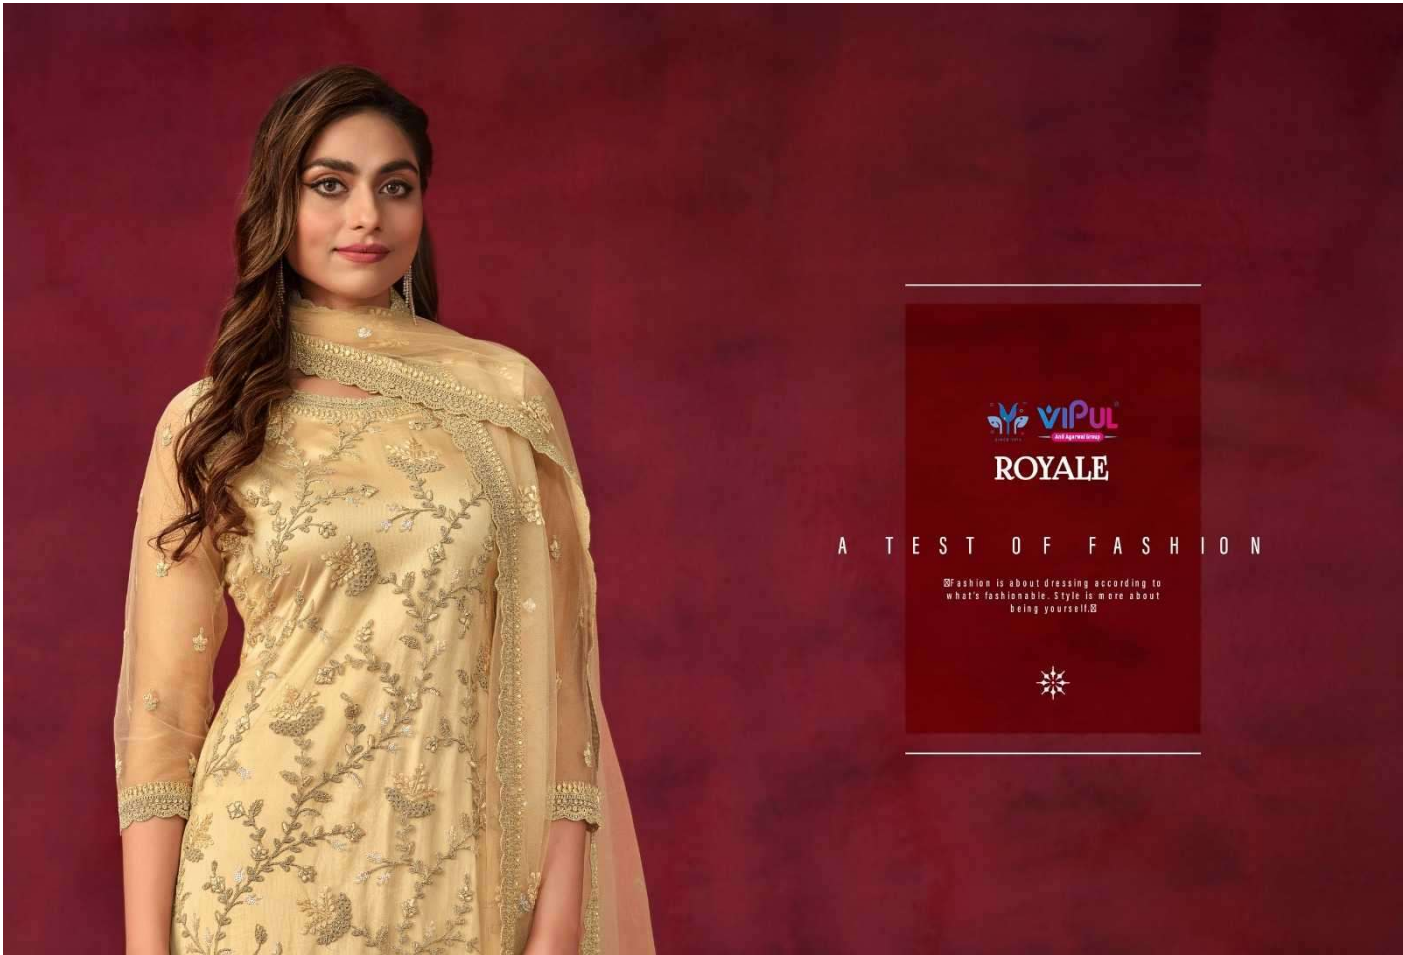

ROYALE

VIPUL
ROYALE

S I M P L E P L E A S U R E S

VIPUL
Art Appreciation

ROYALE

A T E S T O F F A S H I O N

Fashion is about dressing according to
what's fashionable. Style is more about
being yourself.

ROYALE

VIPUL
ROYALE

5605

ROYALE

F A S H I O N L I F E

Product Name	ROYALE
D.NO.	5601 TO 5606
DESCRIPTION	<p style="text-align: center;"><u>TOP</u></p> <p style="text-align: center;">NET WITH HAND WORK EMBROIDERY & SWAROVSKI, SOFT SATIN INNER.</p> <p style="text-align: center;"><u>DUPATTA</u></p> <p style="text-align: center;">NET WITH EMBROIDERY AND SWAROVSKI.</p> <p style="text-align: center;"><u>BOTTOM & INNER</u></p> <p style="text-align: center;">SOFT SATIN WITH HAND WORK LACE.</p>