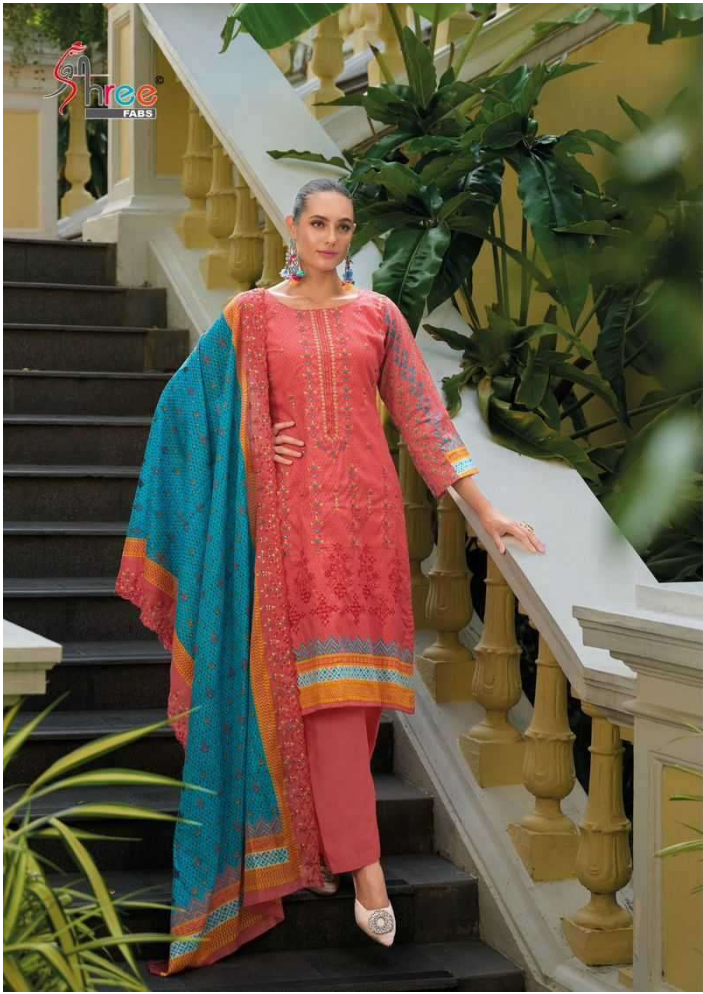

Shree[®]
FABS

BIN SAEED
LAWN COLLECTION
VOL - 11

11003

11004

BIN SAEED
LAWN COLLECTION
VOL - 11

11001

11002

11003

11004

11005

11006

A woman is standing on a dark grey staircase with white balustrades. She is wearing a long-sleeved, knee-length red kurta with intricate floral embroidery and a wide teal shawl with a patterned border. She is also wearing red trousers and white pointed-toe shoes with circular patterns. The background features lush green plants, including banana leaves, and a yellow building with white architectural details.

Shree
FABS

**BIN SAEED
LAWN COLLECTION
VOL - 11**

11001

11005