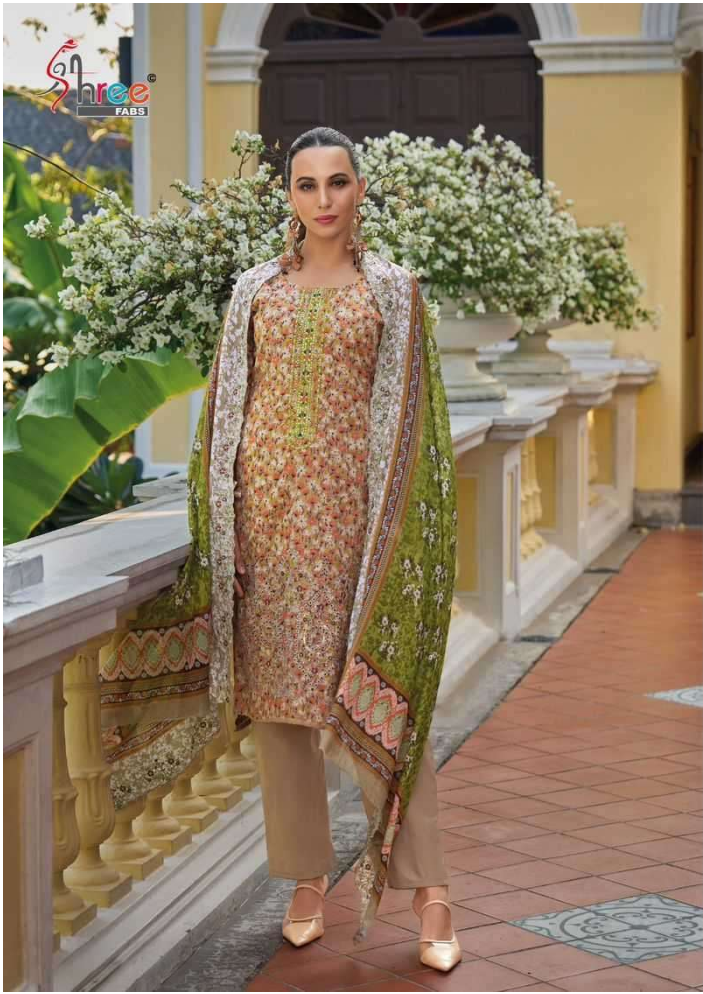

Shree[®]
FABS

BIN SAEED
LAWN COLLECTION
VOL - 11

11003

11004

BIN SAEED
LAWN COLLECTION
VOL - 11

11001

11002

11003

11004

11005

11006

A woman is standing on a dark grey staircase with white balustrades. She is wearing a long-sleeved, knee-length red kurta with intricate floral embroidery and a wide teal shawl with a patterned border. She is also wearing red trousers and white pointed-toe shoes with circular patterns. The background features lush green plants, including banana leaves, and a yellow building with white architectural details.

Shree
FABS

**BIN SAEED
LAWN COLLECTION
VOL - 11**

11001

11005