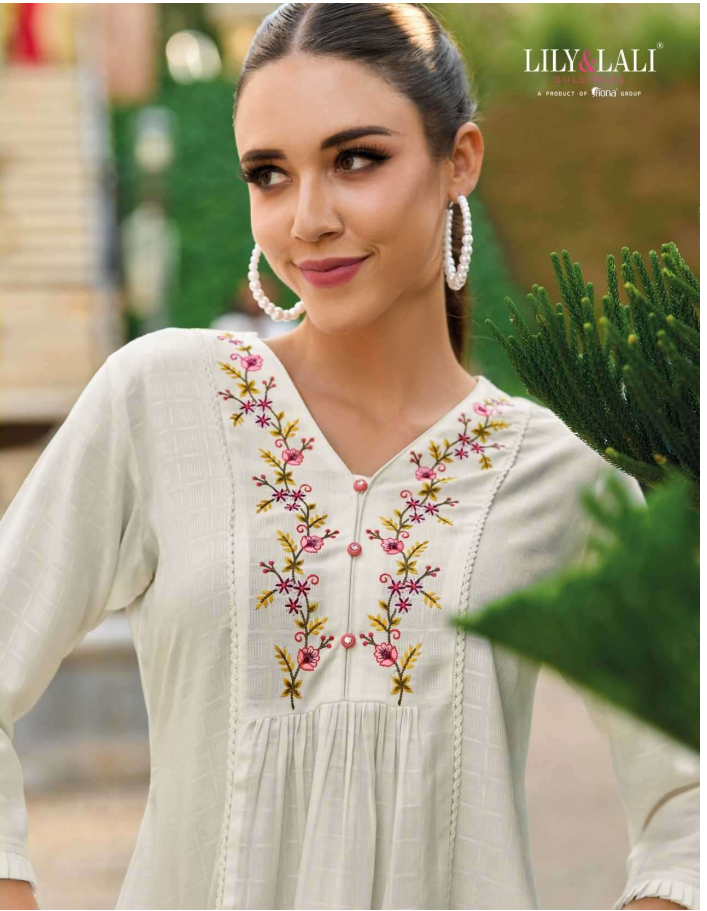

LILY & LALI
A PRODUCT OF KENZO GROUP