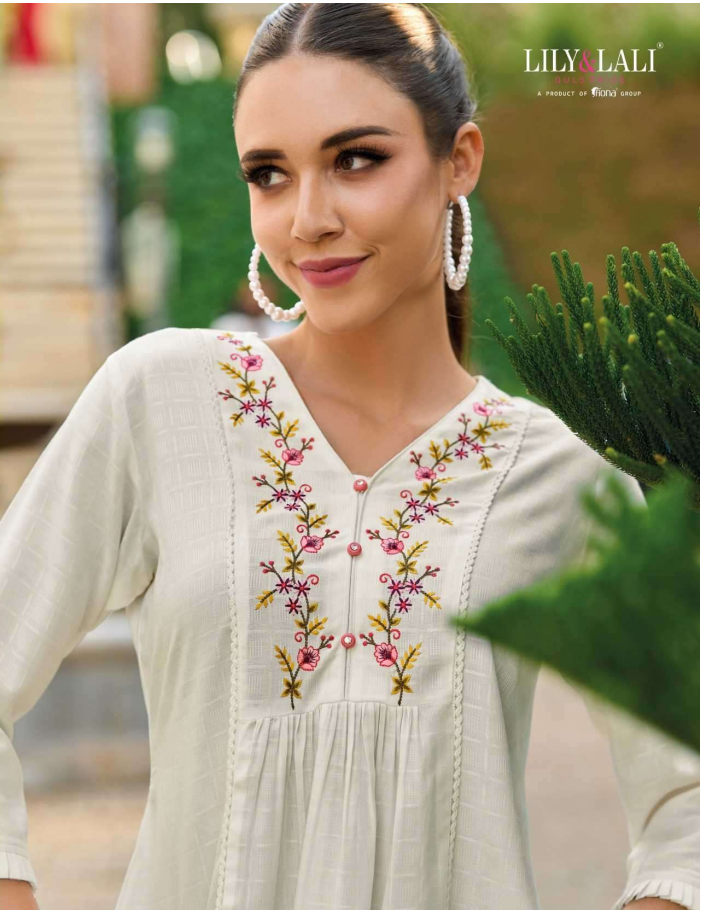

LILY & LALI
A PRODUCT OF FENZI GROUP