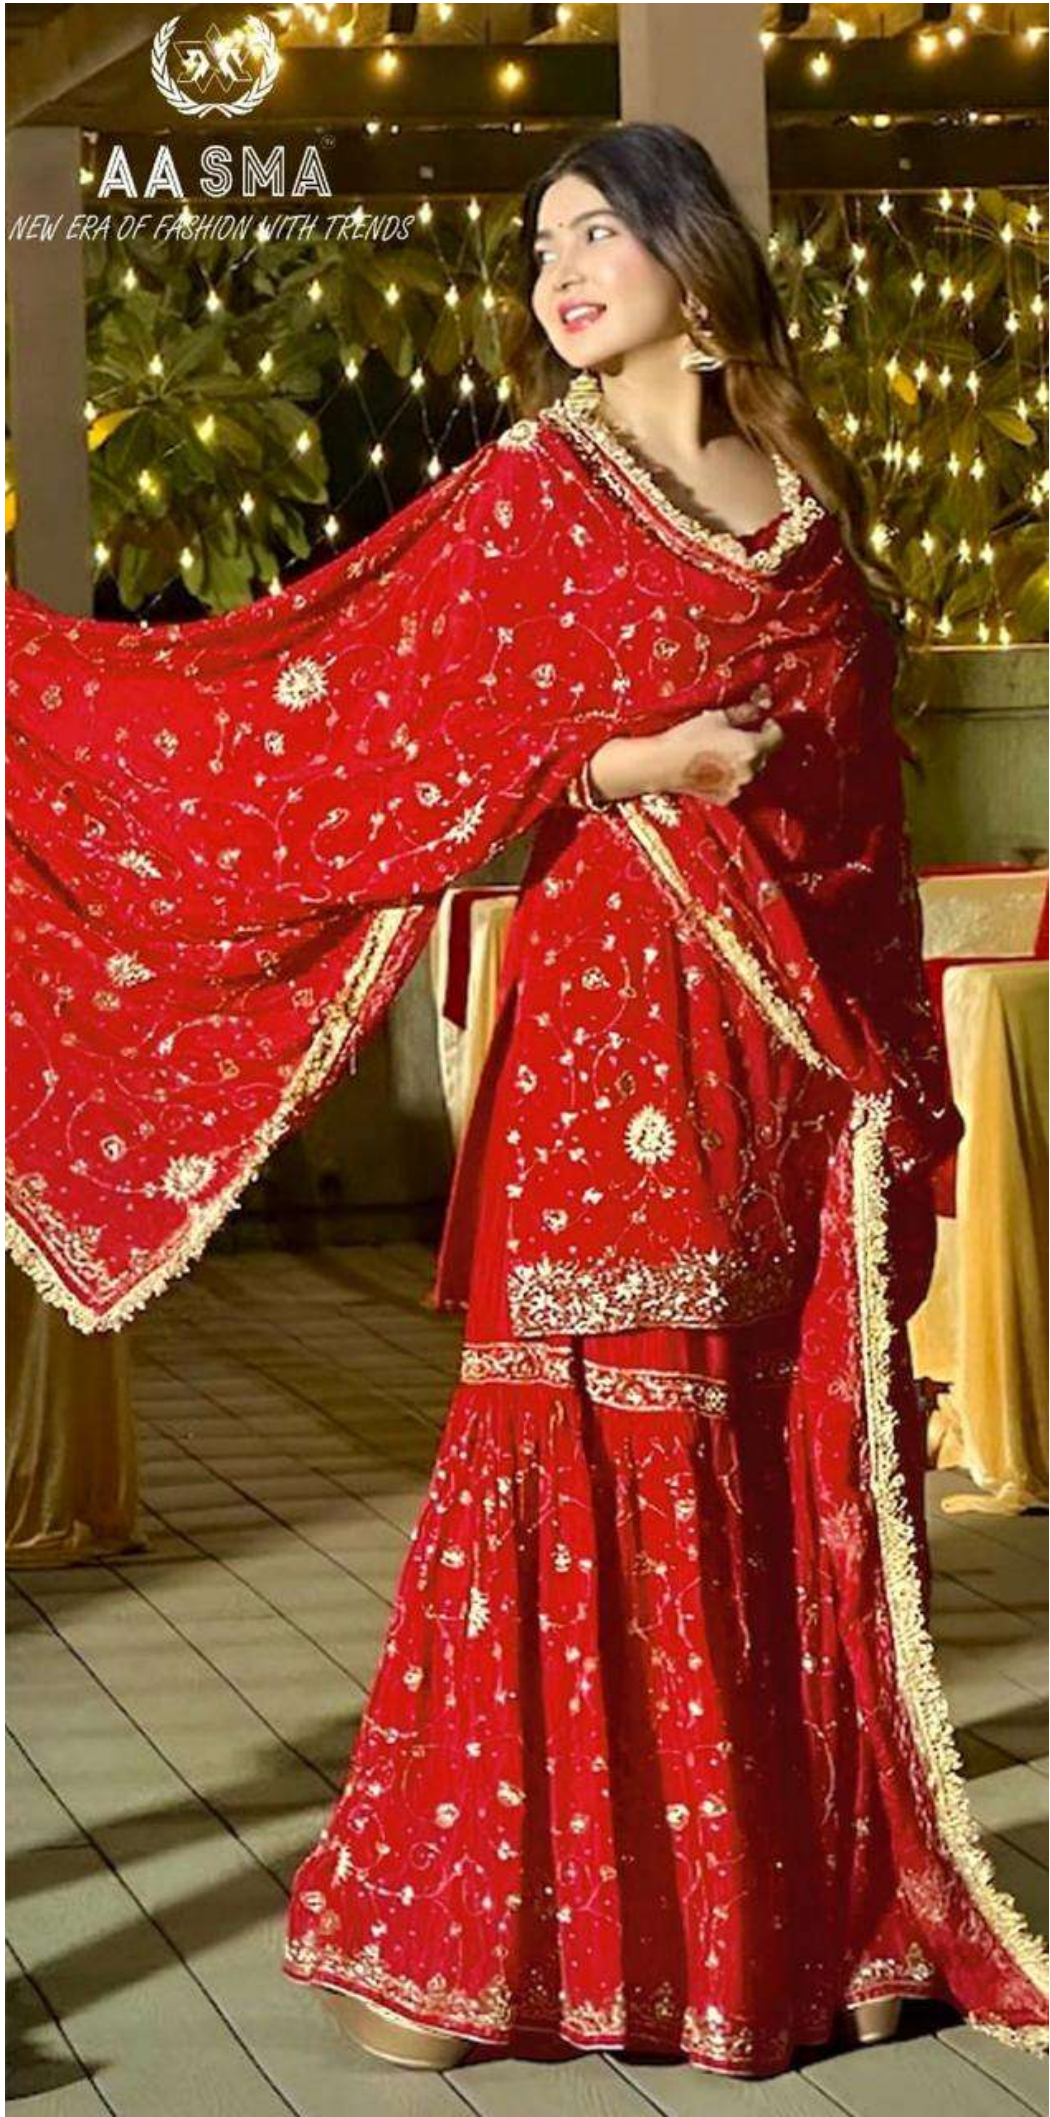

AASMA®

NEW ERA OF FASHION WITH TRENDS