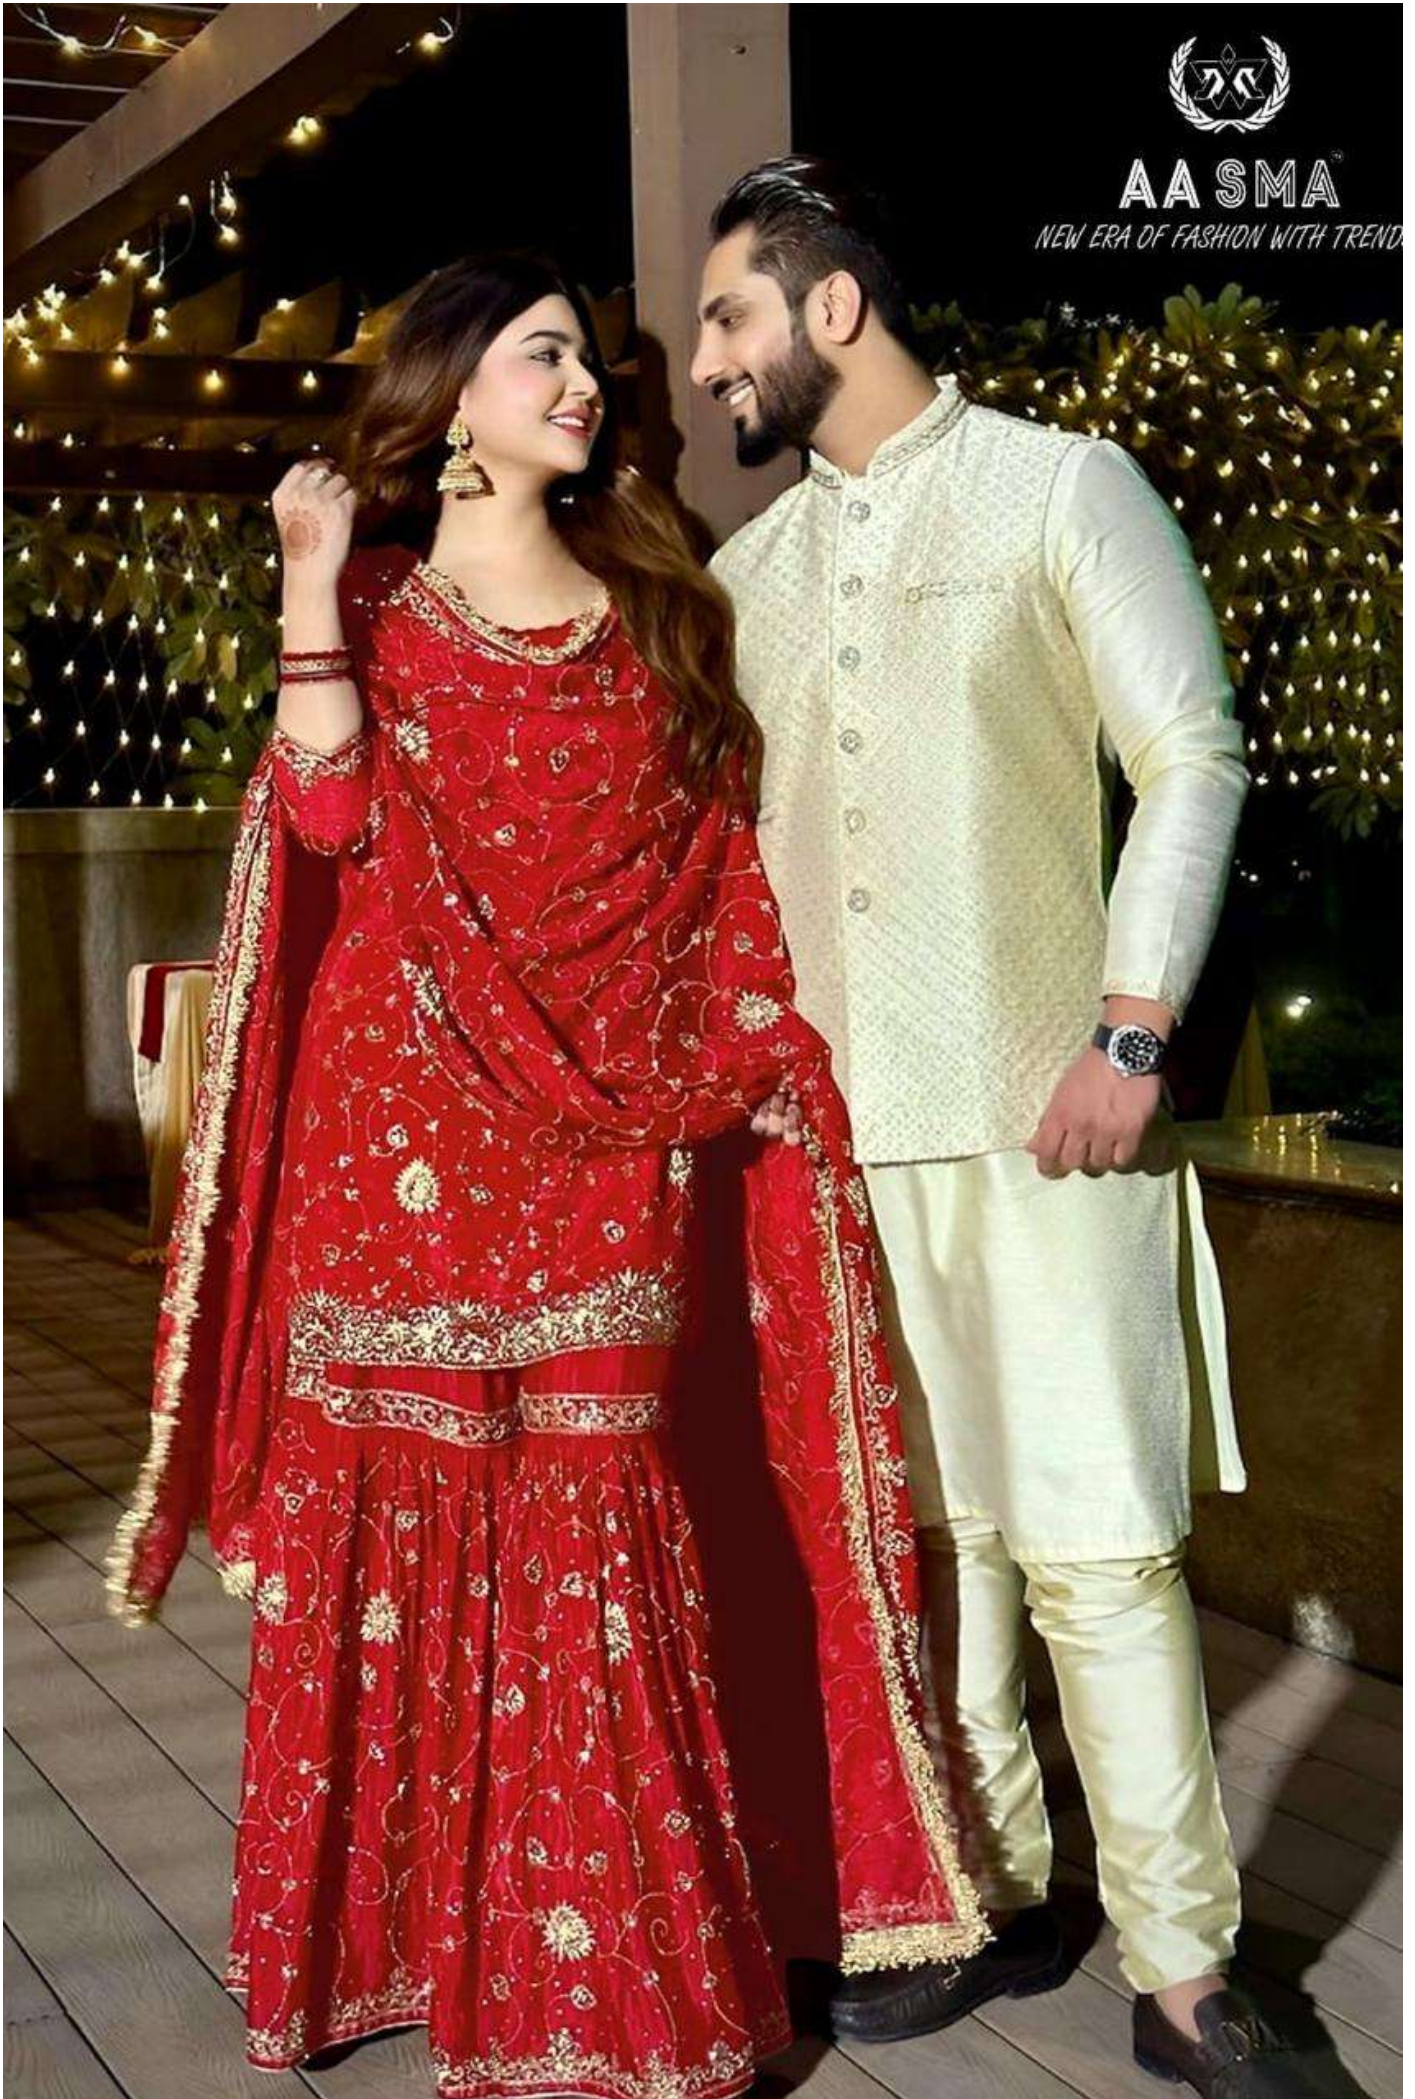

**AA SMA**

NEW ERA OF FASHION WITH TRENDS

**TOP- PURE FOX GEORGETTE WITH HEAVY EMBROIDERY AND SEQUENCE WORK**  
**BOTTOM/INNER- DULL SHANTOON WITH HEAVY EMBROIDERY WORK**  
**DUPATTA- PURE FOX GEORGETTE FANCY DUPATTA AND HEAVY EMBROIDERY**

7773  
D.No:-207

**AA SMA**

*NEW ERA OF FASHION WITH TRENDS*

AA SMA<sup>®</sup>

NEW ERA OF FASHION WITH TREND

**AASMA**

NEW ERA OF FASHION WITH TRENDS

**AA SMA**

NEW ERA OF FASHION WITH TRENDS

**TOP- PURE FOX GEORGETTE WITH HEAVY EMBROIDERY AND SEQUENCE WORK**  
**BOTTOM/INNER- DULL SHANTOON WITH HEAVY EMBROIDERY WORK**  
**DUPATTA- PURE FOX GEORGETTE FANCY DUPATTA AND HEAVY EMBROIDERY**