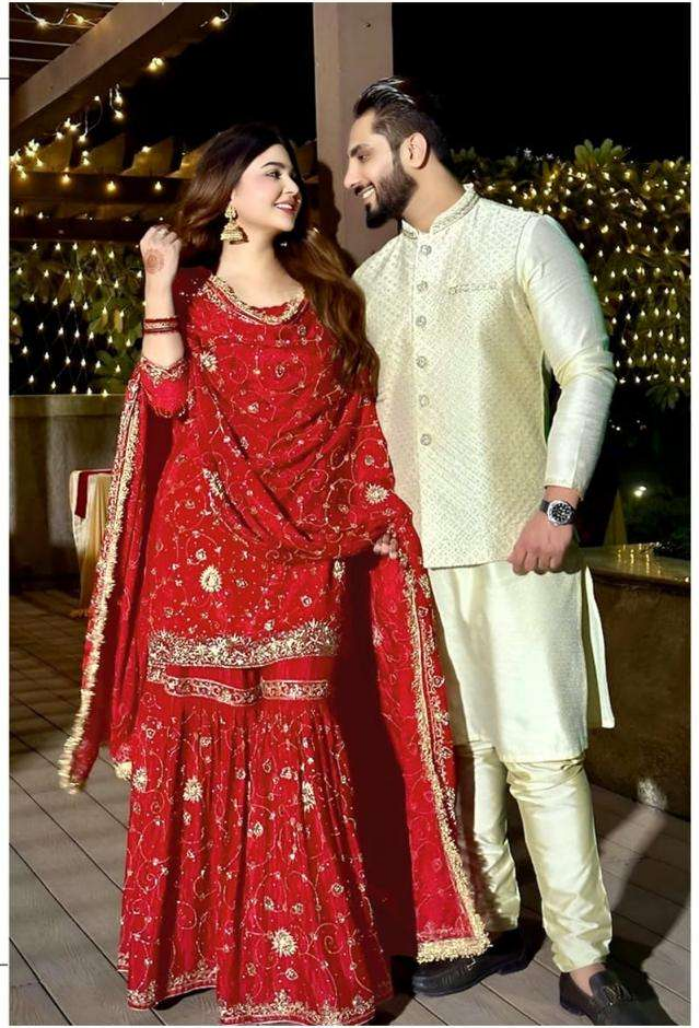

**AA SMA**

NEW ERA OF FASHION WITH TRENDS

**TOP- PURE FOX GEORGETTE WITH HEAVY EMBROIDERY AND SEQUENCE WORK**  
**BOTTOM/INNER- DULL SHANTOON WITH HEAVY EMBROIDERY WORK**  
**DUPATTA- PURE FOX GEORGETTE FANCY DUPATTA AND HEAVY EMBROIDERY**

7773  
D.No:-207

**AA SMA**

*NEW ERA OF FASHION WITH TRENDS*

AA SMA<sup>®</sup>

NEW ERA OF FASHION WITH TREND

**AASMA**

NEW ERA OF FASHION WITH TRENDS

**AA SMA**

NEW ERA OF FASHION WITH TRENDS

**TOP- PURE FOX GEORGETTE WITH HEAVY EMBROIDERY AND SEQUENCE WORK**  
**BOTTOM/INNER- DULL SHANTOON WITH HEAVY EMBROIDERY WORK**  
**DUPATTA- PURE FOX GEORGETTE FANCY DUPATTA AND HEAVY EMBROIDERY**