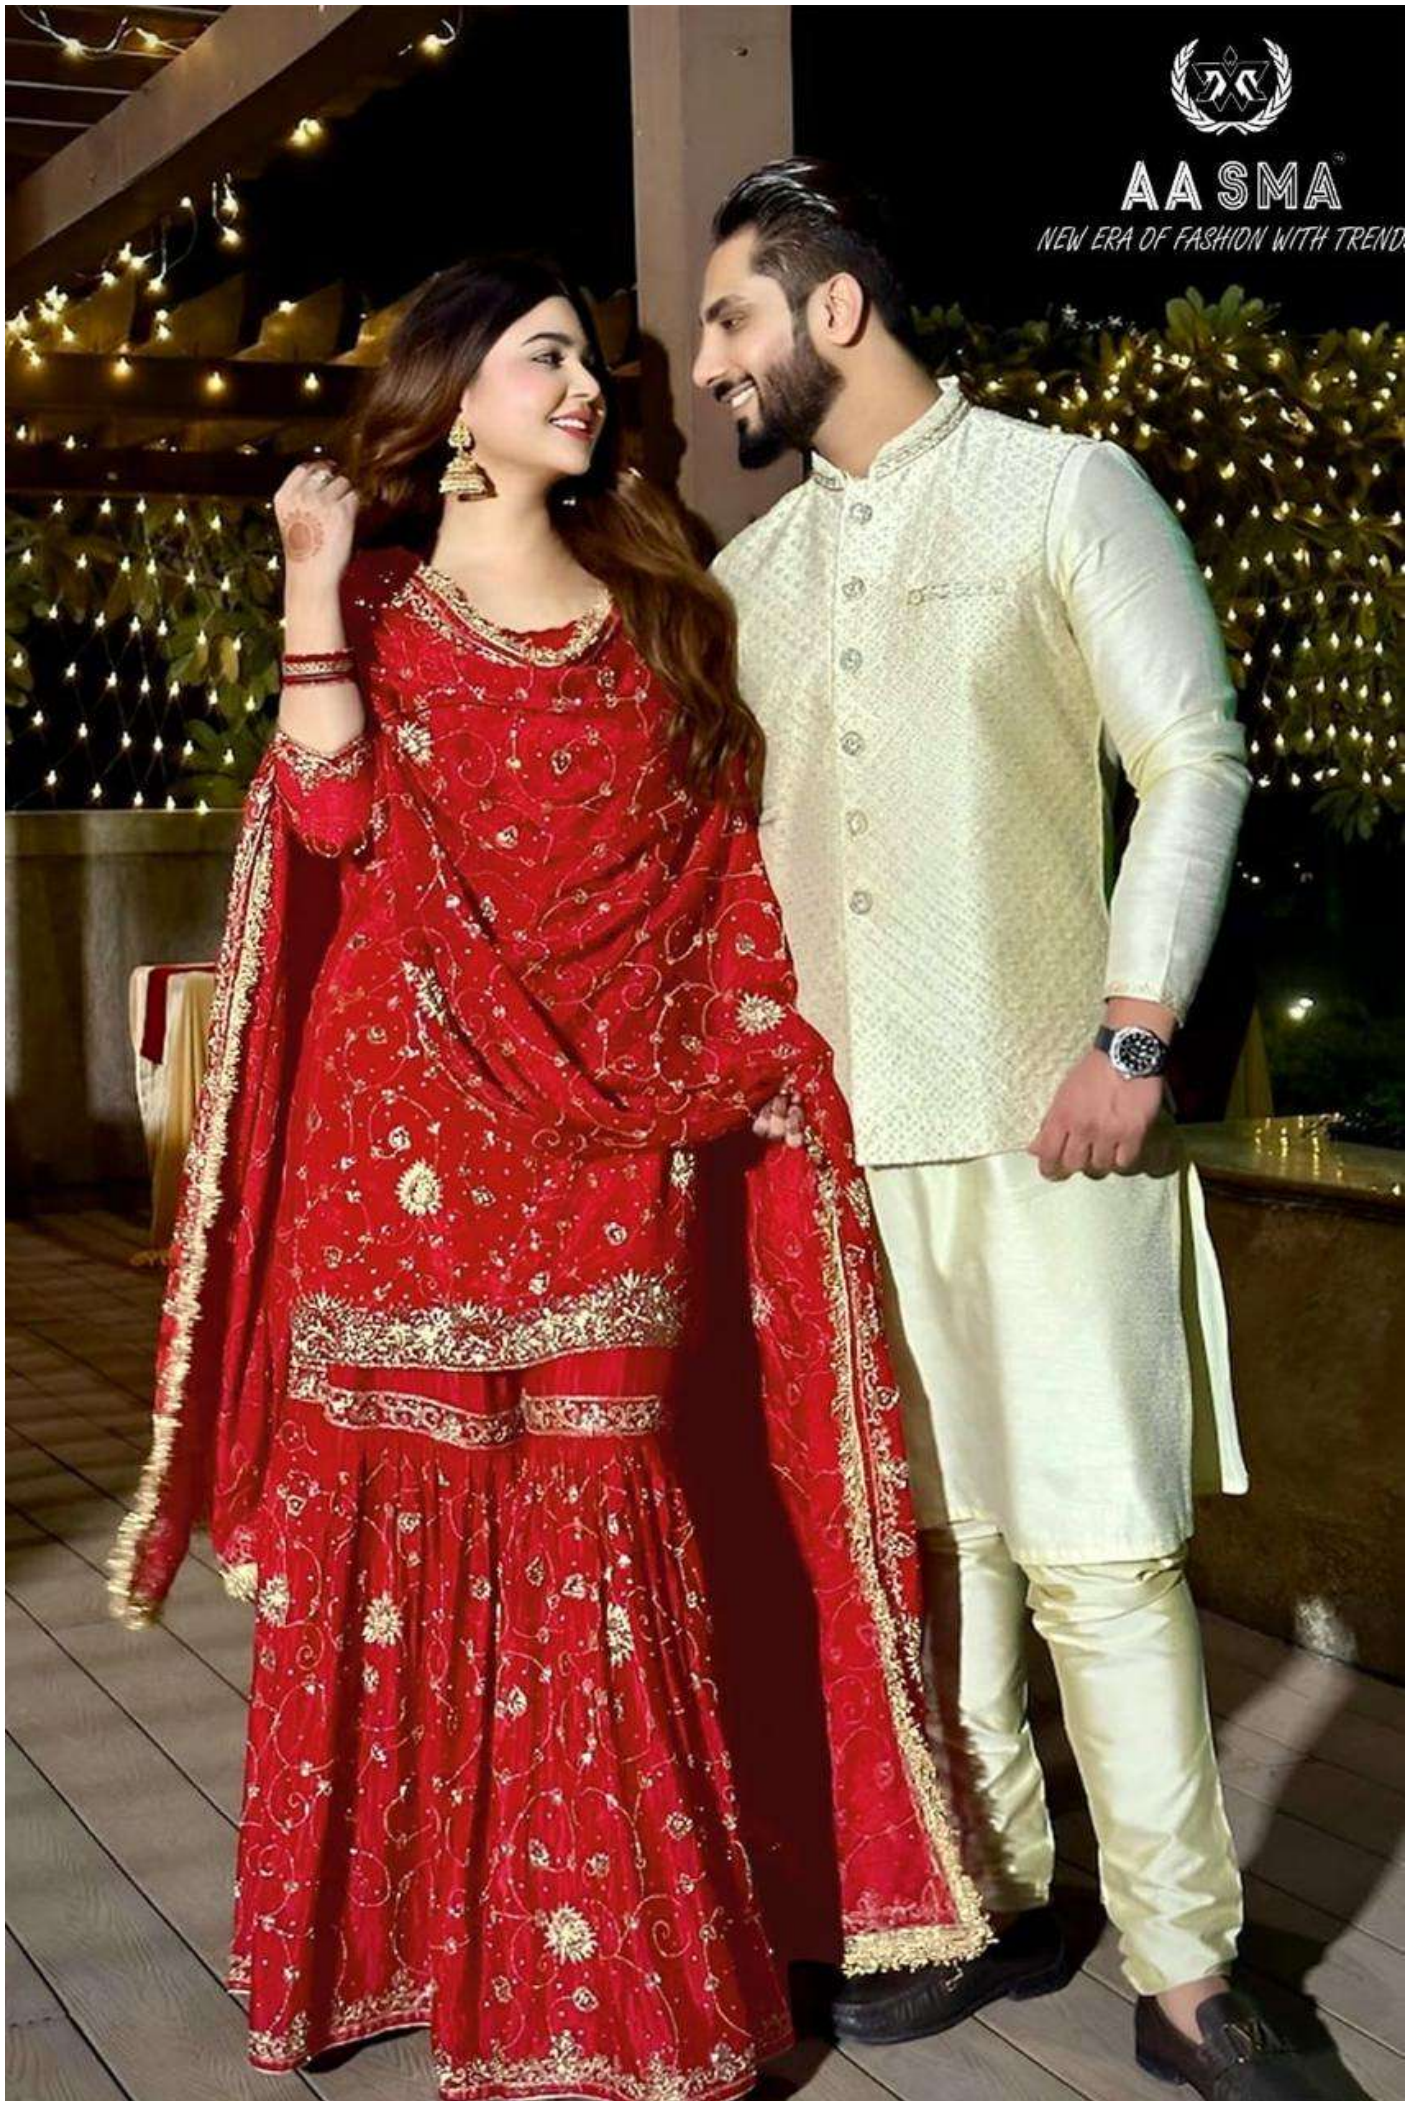

**AA SMA**

NEW ERA OF FASHION WITH TRENDS

**TOP- PURE FOX GEORGETTE WITH HEAVY EMBROIDERY AND SEQUENCE WORK**  
**BOTTOM/INNER- DULL SHANTOON WITH HEAVY EMBROIDERY WORK**  
**DUPATTA- PURE FOX GEORGETTE FANCY DUPATTA AND HEAVY EMBROIDERY**

7773  
D.No:-207

**AA SMA**

*NEW ERA OF FASHION WITH TRENDS*

AA S M A

NEW ERA OF FASHION WITH TREND

**AASMA**

NEW ERA OF FASHION WITH TRENDS

**AA SMA**

NEW ERA OF FASHION WITH TRENDS

**TOP- PURE FOX GEORGETTE WITH HEAVY EMBROIDERY AND SEQUENCE WORK**  
**BOTTOM/INNER- DULL SHANTOON WITH HEAVY EMBROIDERY WORK**  
**DUPATTA- PURE FOX GEORGETTE FANCY DUPATTA AND HEAVY EMBROIDERY**