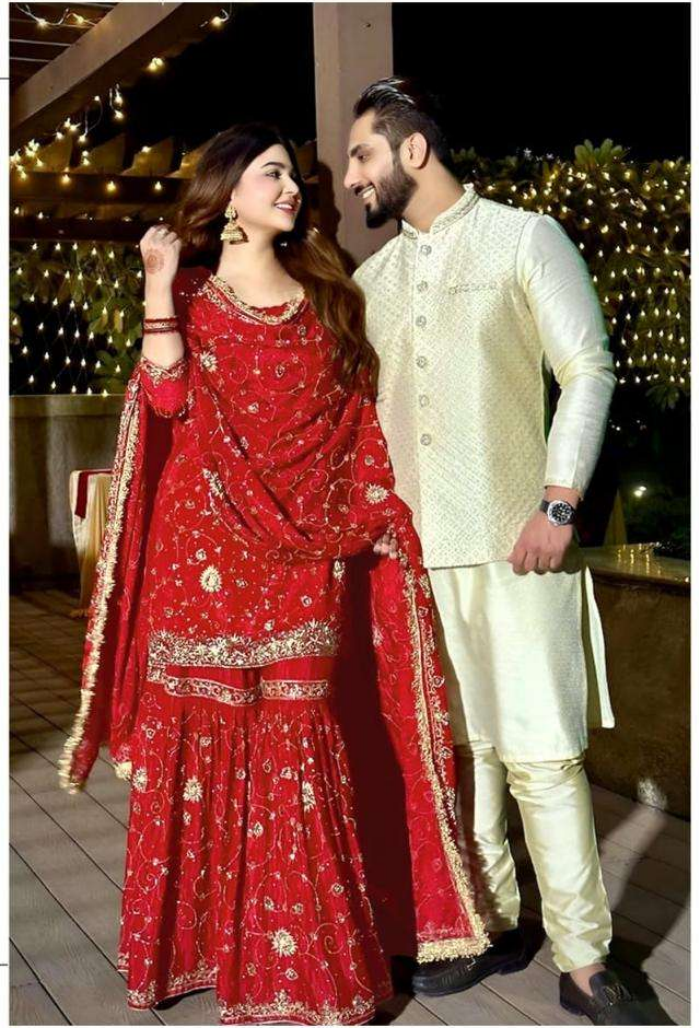

**AA SMA**

NEW ERA OF FASHION WITH TRENDS

**TOP- PURE FOX GEORGETTE WITH HEAVY EMBROIDERY AND SEQUENCE WORK**  
**BOTTOM/INNER- DULL SHANTOON WITH HEAVY EMBROIDERY WORK**  
**DUPATTA- PURE FOX GEORGETTE FANCY DUPATTA AND HEAVY EMBROIDERY**

7773  
D.No:-207

**AA SMA**

*NEW ERA OF FASHION WITH TRENDS*

AA S M A

NEW ERA OF FASHION WITH TREND

**AASMA**

NEW ERA OF FASHION WITH TRENDS

**AA SMA**

NEW ERA OF FASHION WITH TRENDS

**TOP- PURE FOX GEORGETTE WITH HEAVY EMBROIDERY AND SEQUENCE WORK**  
**BOTTOM/INNER- DULL SHANTOON WITH HEAVY EMBROIDERY WORK**  
**DUPATTA- PURE FOX GEORGETTE FANCY DUPATTA AND HEAVY EMBROIDERY**