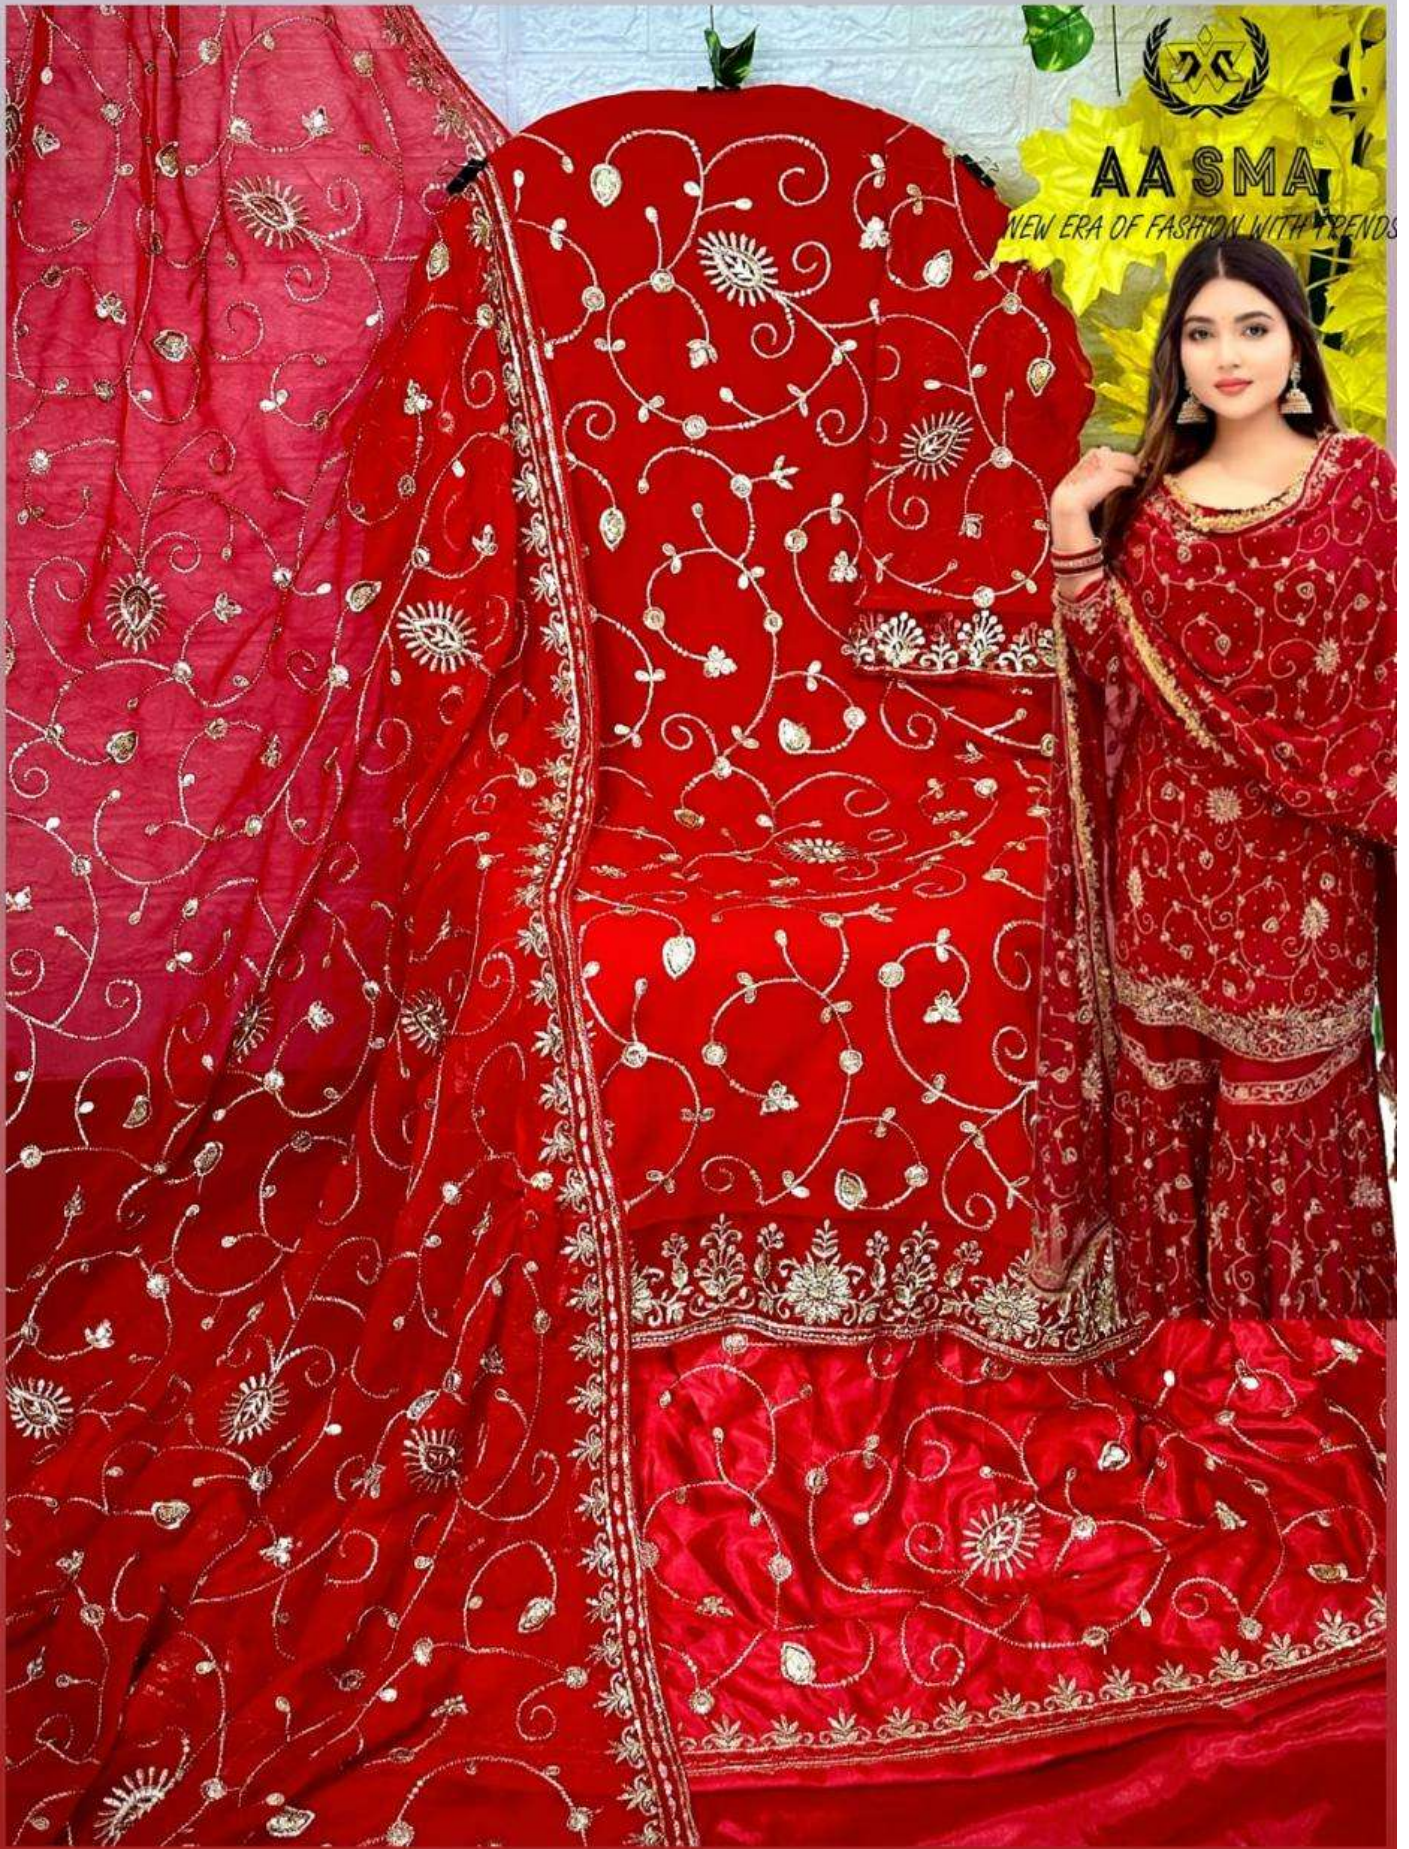

**AA SMA**

NEW ERA OF FASHION WITH TRENDS

**TOP- PURE FOX GEORGETTE WITH HEAVY EMBROIDERY AND SEQUENCE WORK**  
**BOTTOM/INNER- DULL SHANTOON WITH HEAVY EMBROIDERY WORK**  
**DUPATTA- PURE FOX GEORGETTE FANCY DUPATTA AND HEAVY EMBROIDERY**

7773  
D.No:-207

**AA SMA**

*NEW ERA OF FASHION WITH TRENDS*

AA S M A

NEW ERA OF FASHION WITH TREND

**AASMA**

NEW ERA OF FASHION WITH TRENDS

**AA SMA**

NEW ERA OF FASHION WITH TRENDS

**TOP- PURE FOX GEORGETTE WITH HEAVY EMBROIDERY AND SEQUENCE WORK**  
**BOTTOM/INNER- DULL SHANTOON WITH HEAVY EMBROIDERY WORK**  
**DUPATTA- PURE FOX GEORGETTE FANCY DUPATTA AND HEAVY EMBROIDERY**