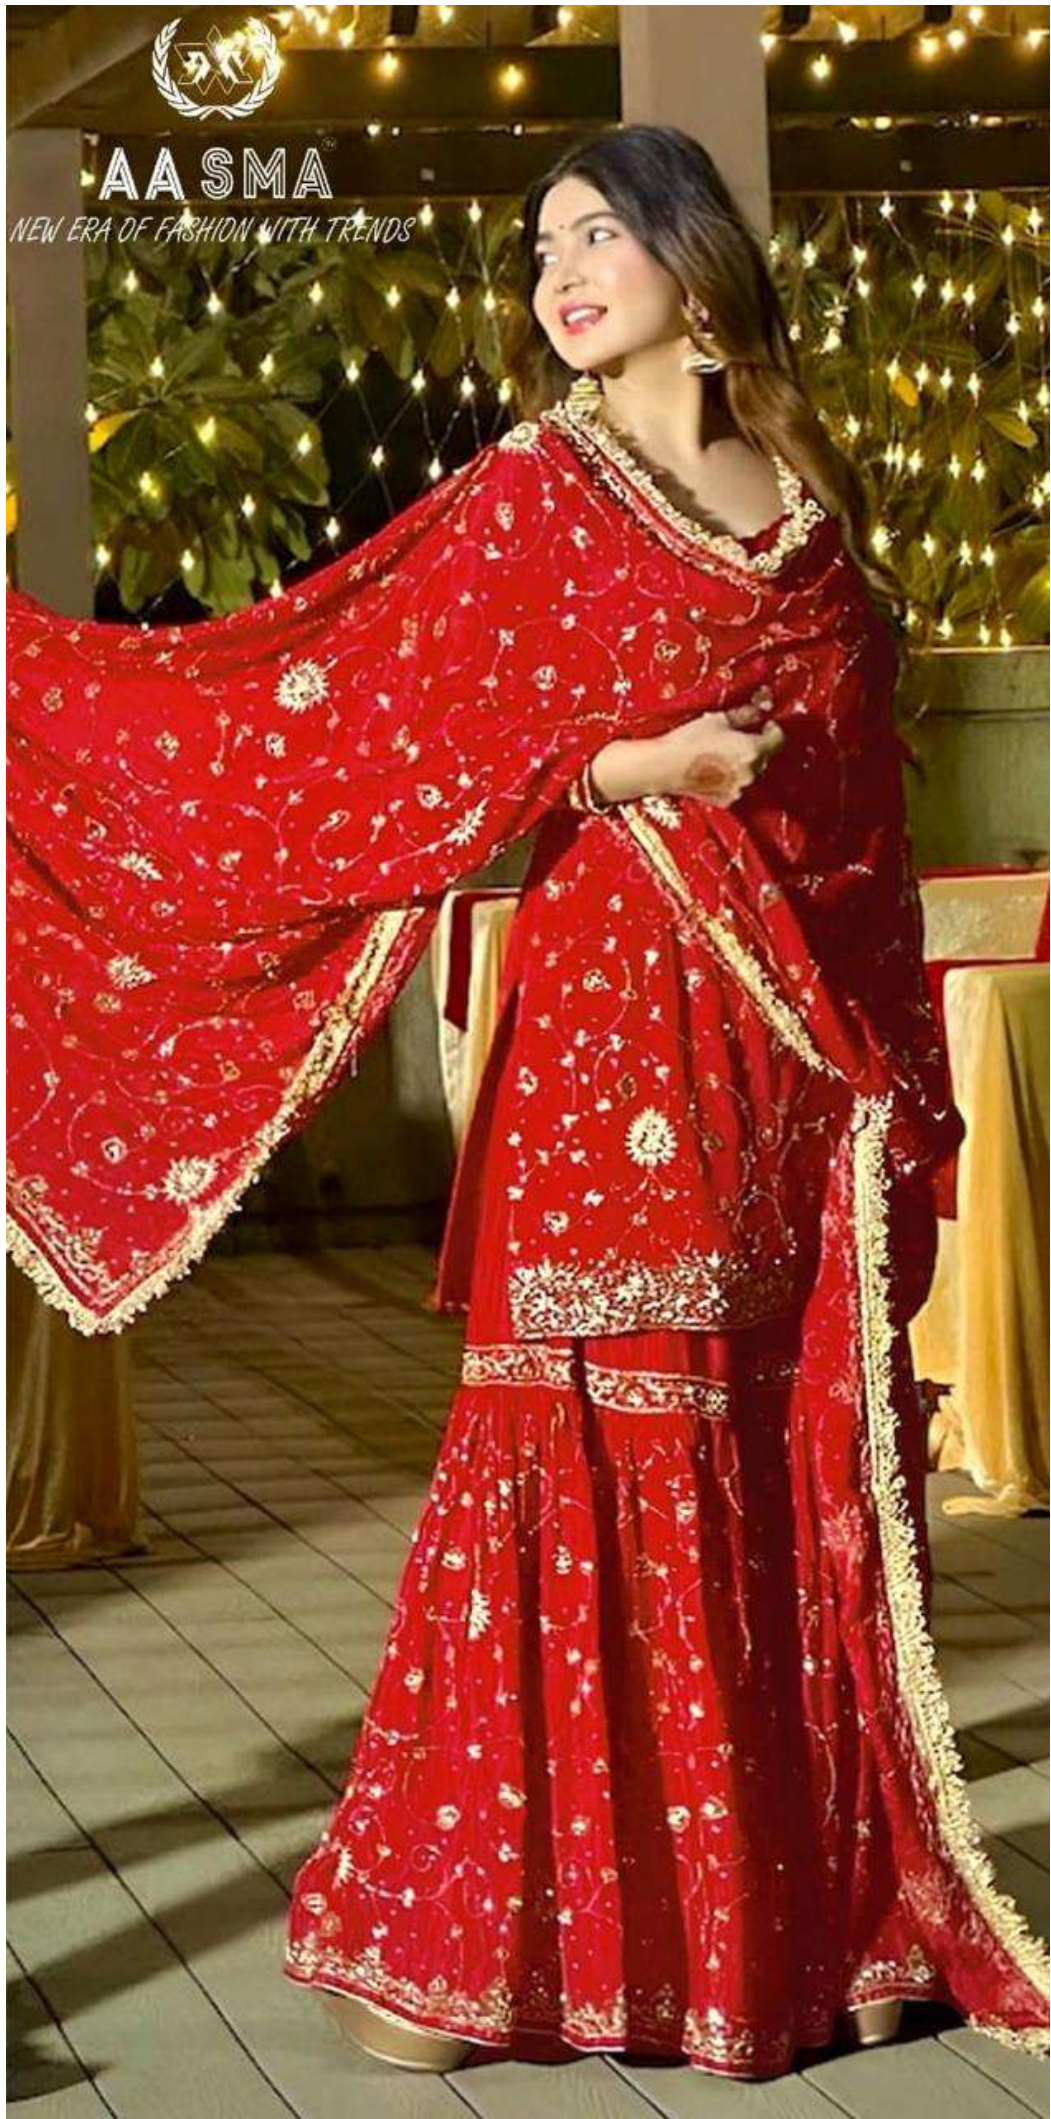

AASMA®

NEW ERA OF FASHION WITH TRENDS