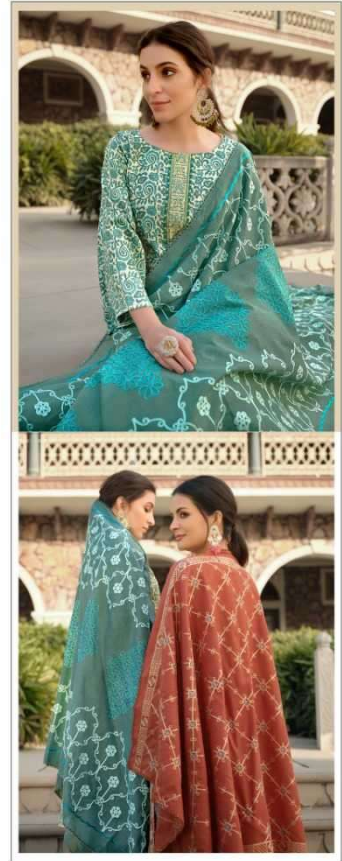

BelliZa®
Designer Studio

894-003

*Be Royal in
your Own
Fashion
Act like a Queen
to be treated*