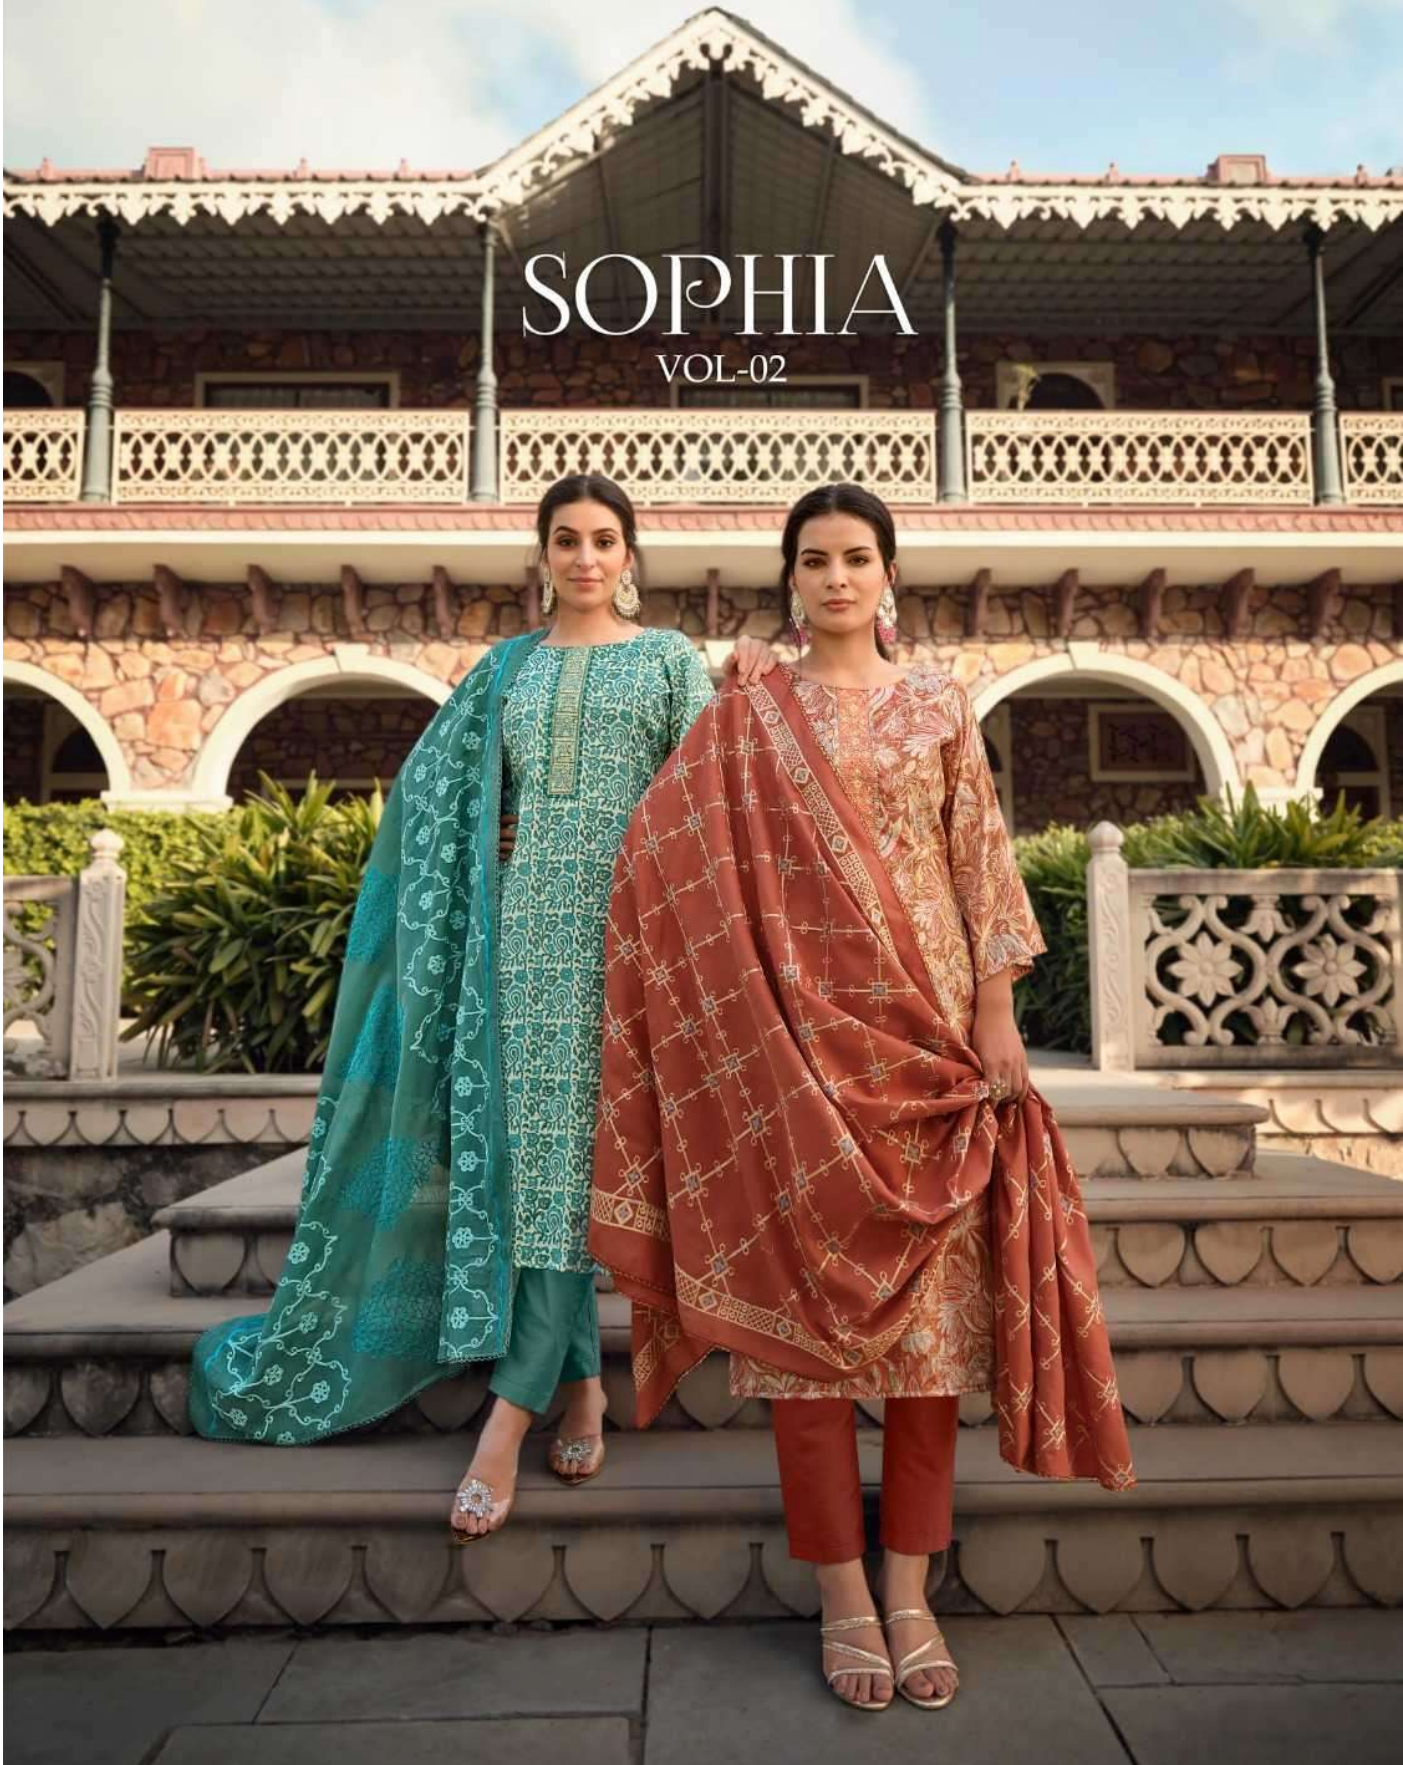

BelliZa®
Designer Studio

SOPHIA

VOL-02