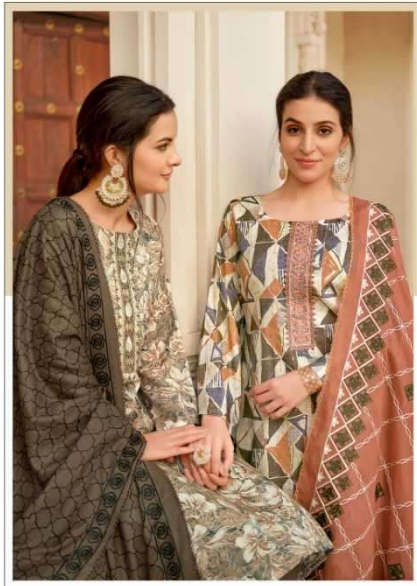

SOPHIA
VOL-02

894-003

894-004

894-007

894-008

Belliza[®]
Designer Studio

Fashion is about dreaming and making other people dream

894-004

Nothing makes a woman more beautiful than the belief that she is beautiful

Belliza[®]
Designer Studio

TOP

100% PURE BLOSSOM COTTON PRINT WITH EXCLUSIVE EMBROIDERY WORK. (2.50 mtr apx)

DUPATTA

100% PURE COTTON MAL MAL DUPATTA WITH EXCLUSIVE EMBROIDERY WORK. (2.30 mtr apx)