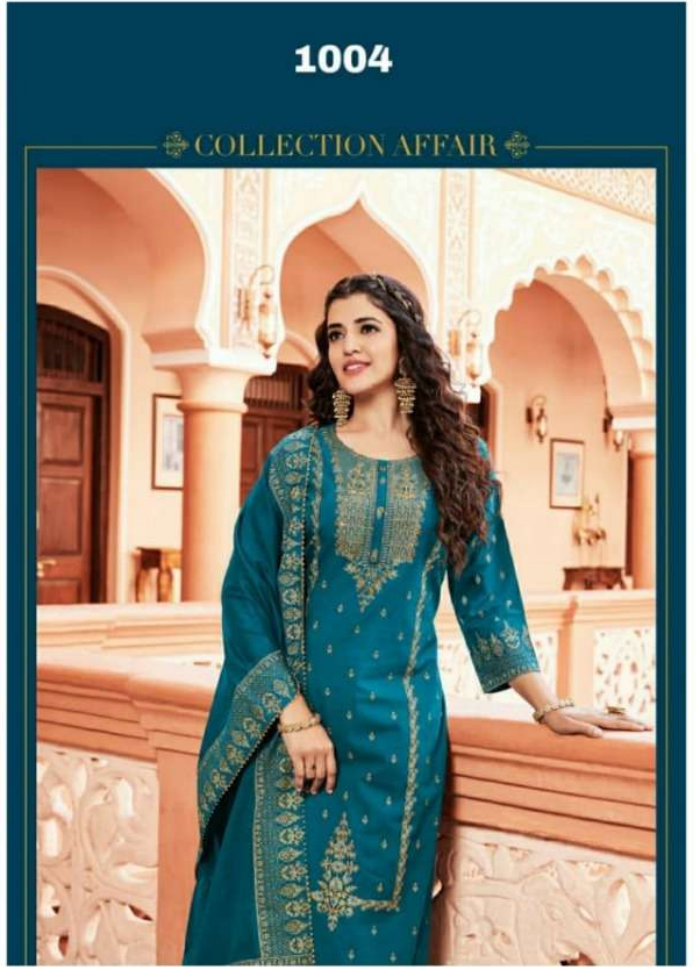

Satrange -1004

M(38) Available

1004

COLLECTION AFFAIR

L(40) XL(42) XXL(44) 3XL(46) Available

1003

FASHION BEAUTY

"Fashion is part of the daily air and it changes all the time, with all the events. You can even see the approaching of a revolution in clothes. You can see and feel everything in clothes."

M(38) Available

1004

1004

L(40) XL(42) XXL(44) 3XL(46) Available

1003

Sabrange 1003