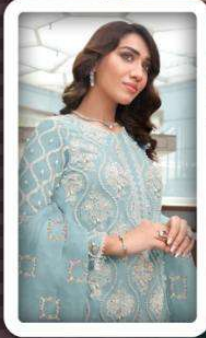

Luxuria  
Trendz

#1327

Laxurba  
XXL

Luxuria  
Trendz

#1327

Laxuria  
Trendz  
#1327

Luxuria  
Trendz

#1327

A woman with long, wavy brown hair is wearing a light green, long-sleeved dress with intricate white and silver embroidery. The dress features a large, repeating floral and geometric pattern. She is also wearing a pearl necklace, a bracelet, and rings. The background is a bright, modern interior with a glass ceiling.

Laxuria  
Trendz  
#1327

Luxuria  
Trendz

#1327

A woman with long, wavy brown hair is wearing a pink, long-sleeved dress with intricate white and gold embroidery. She is also wearing a pearl necklace, a bracelet, and rings. The background is a bright, modern interior with a glass ceiling.